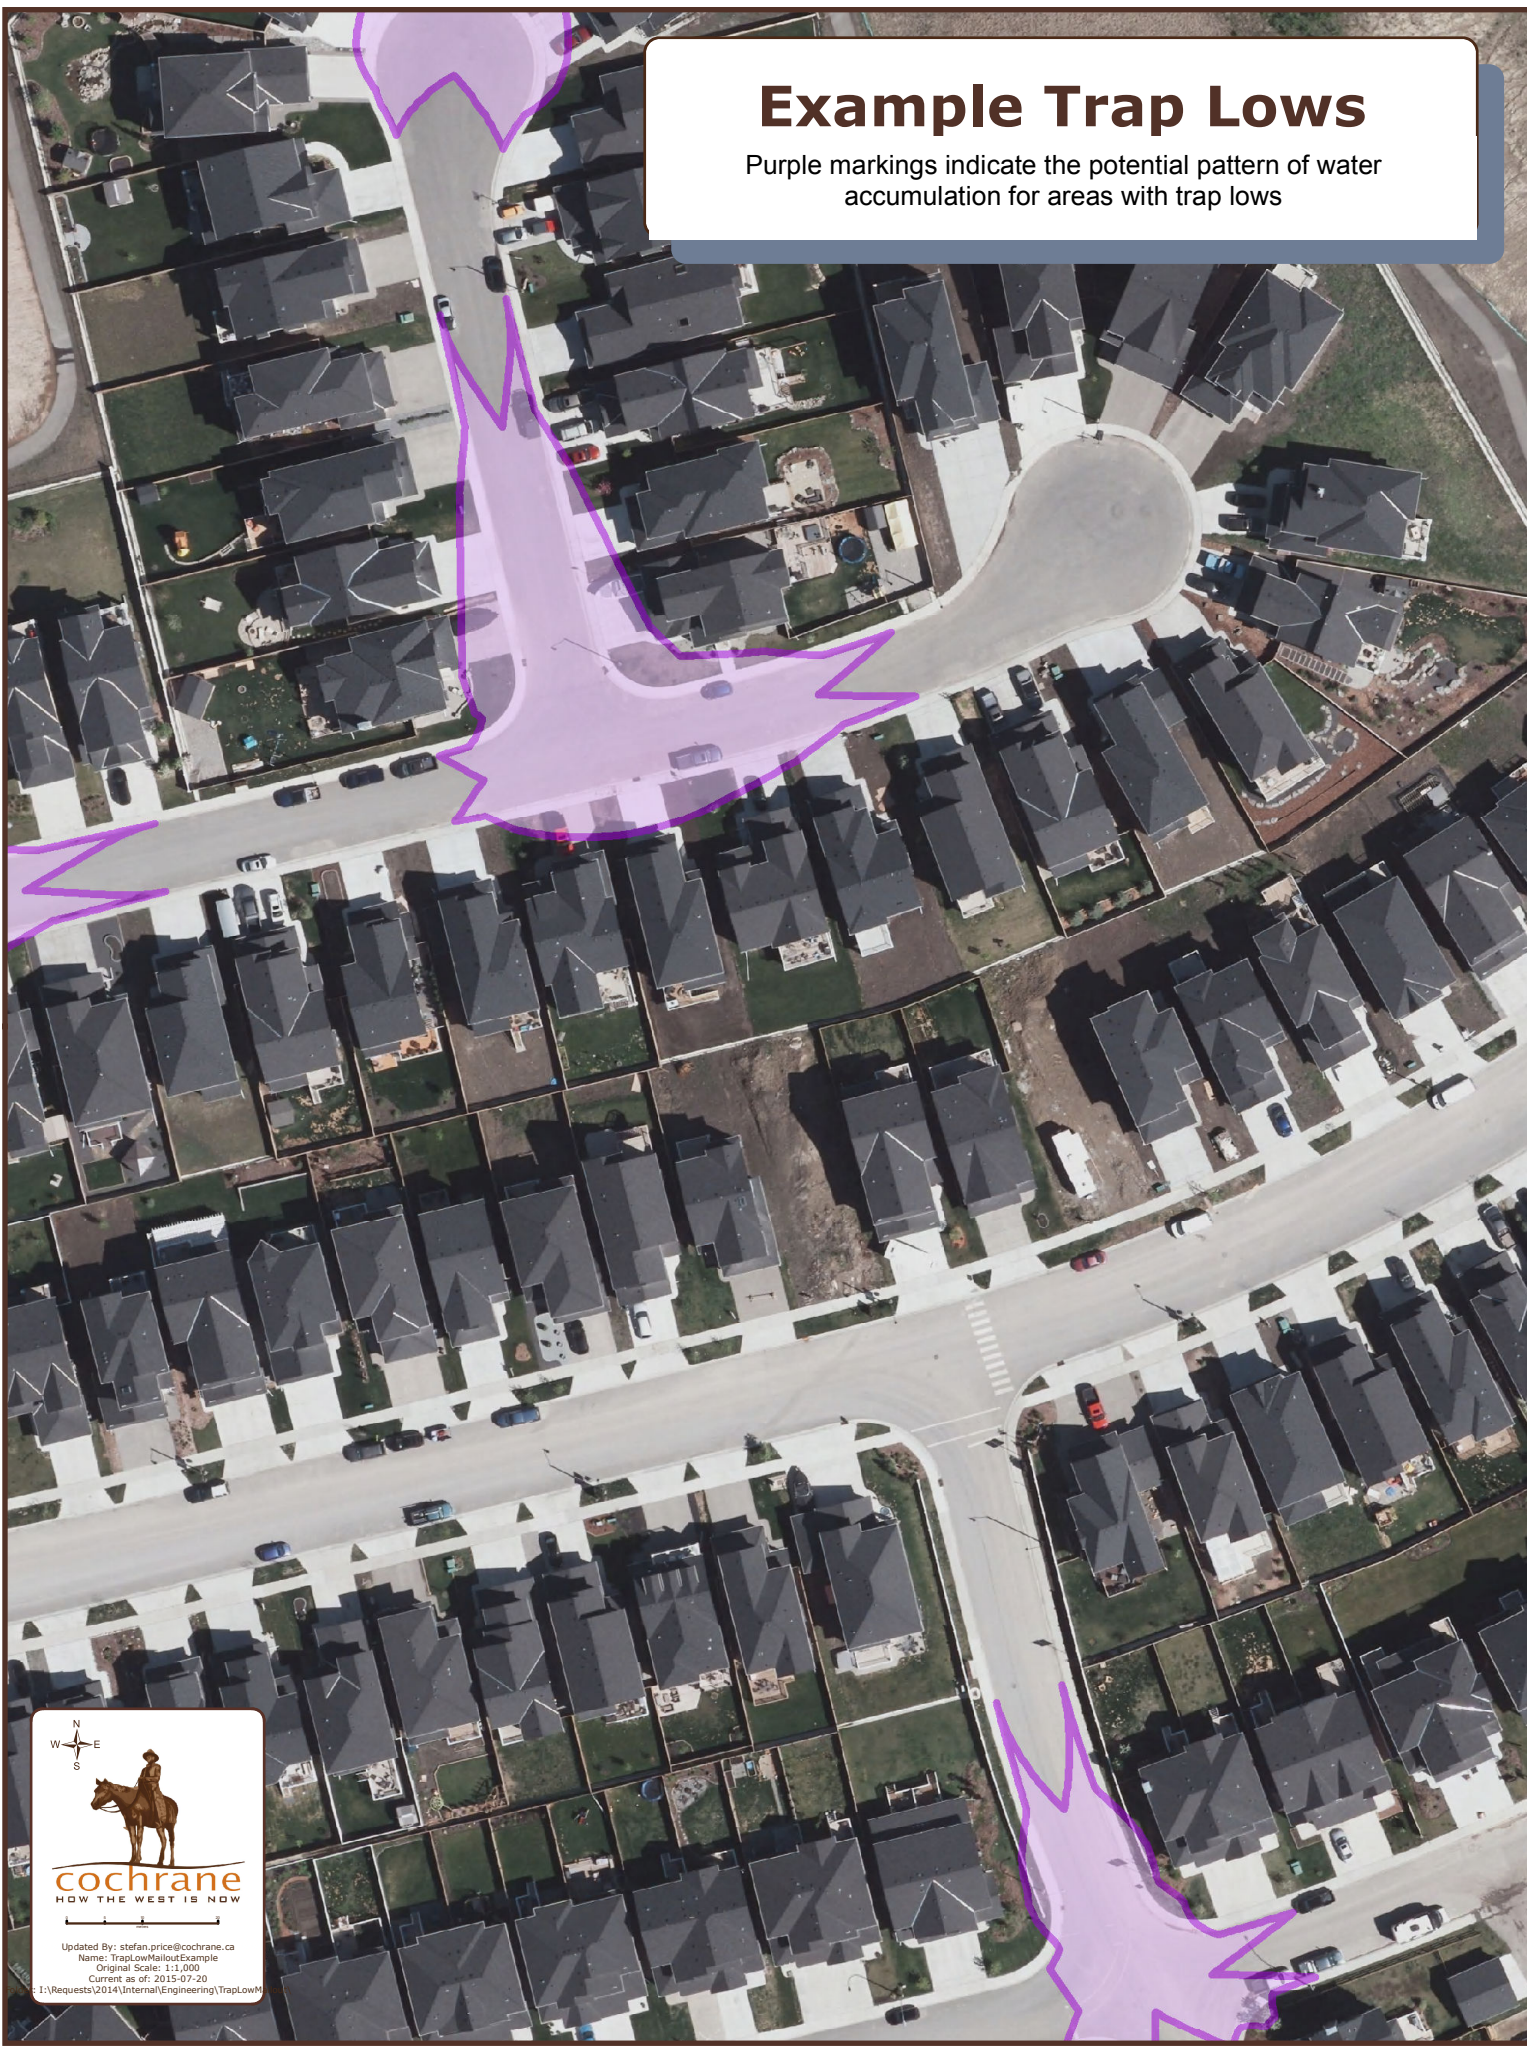

# Example Trap Lows

Purple markings indicate the potential pattern of water accumulation for areas with trap lows

N  
W  
E  
S

**cochrane**  
HOW THE WEST IS NOW

Updated By: stefan.price@cochrane.ca  
Name: TrapLowMailoutExample  
Original Scale: 1:1,000  
Current as of: 2015-07-20  
I:\Requests\2014\Internal\Engineering\TrapLow\