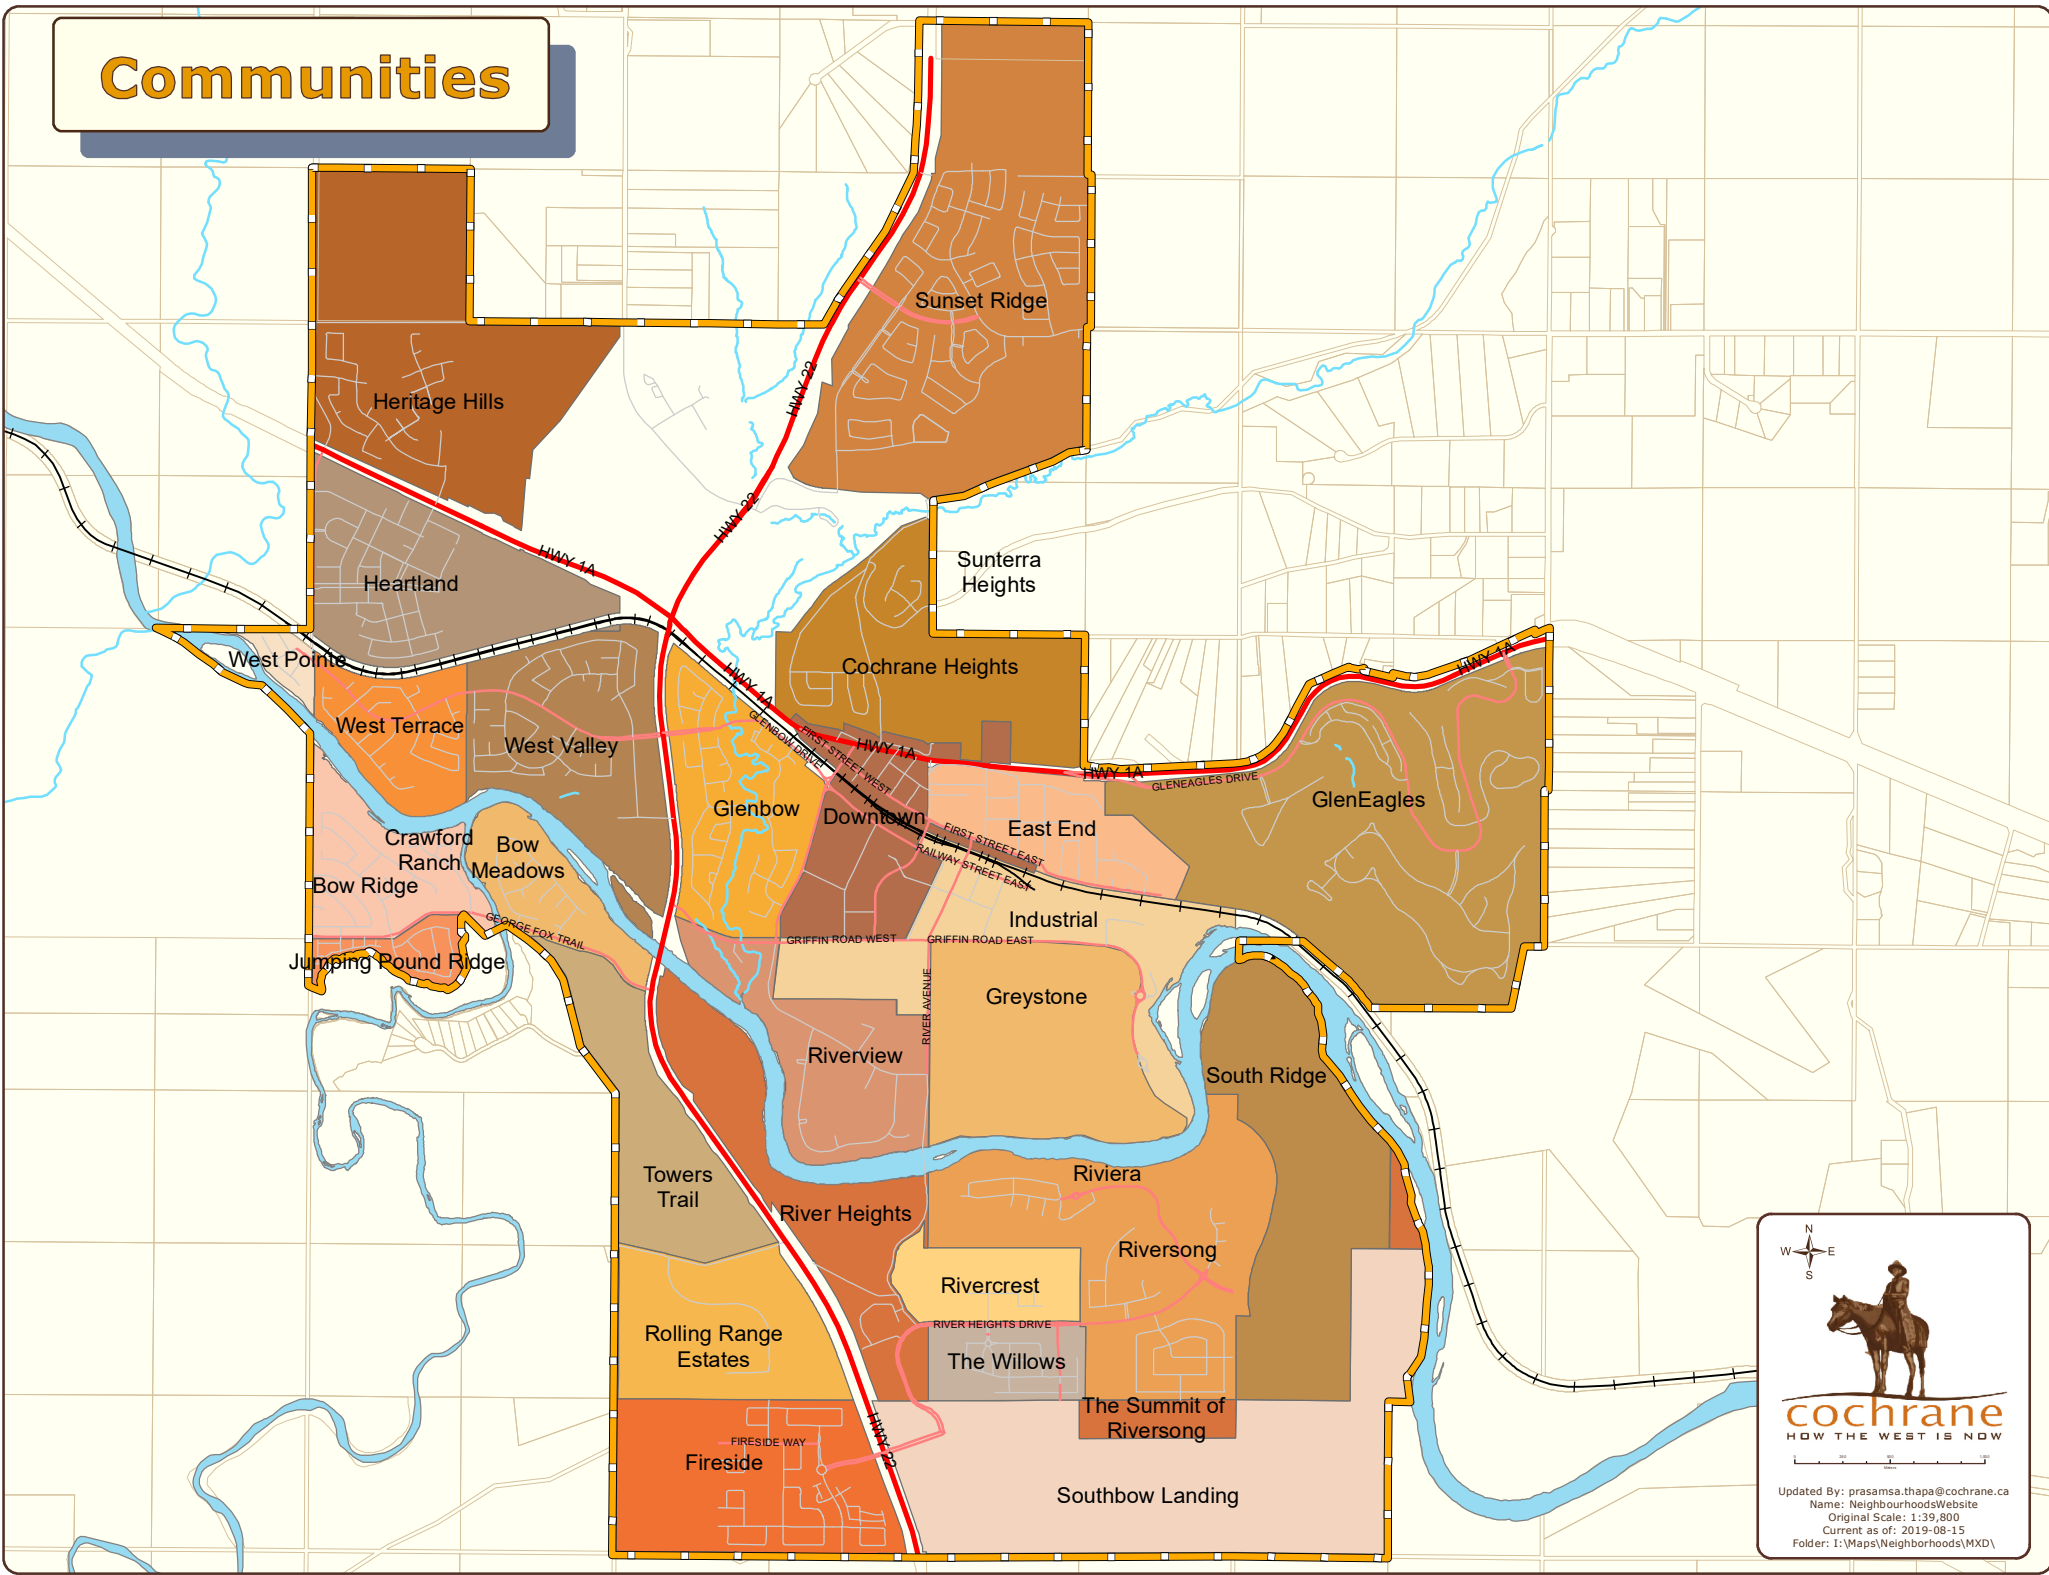

# Communities

N  
W E  
S

**cochrane**  
HOW THE WEST IS NOW

Updated By: prasamsa.thapa@cochrane.ca  
Name: NeighbourhoodWebsite  
Original Scale: 1:39,800  
Current as of: 2019-08-15  
Folder: I:\Maps\Neighborhoods\MXD\