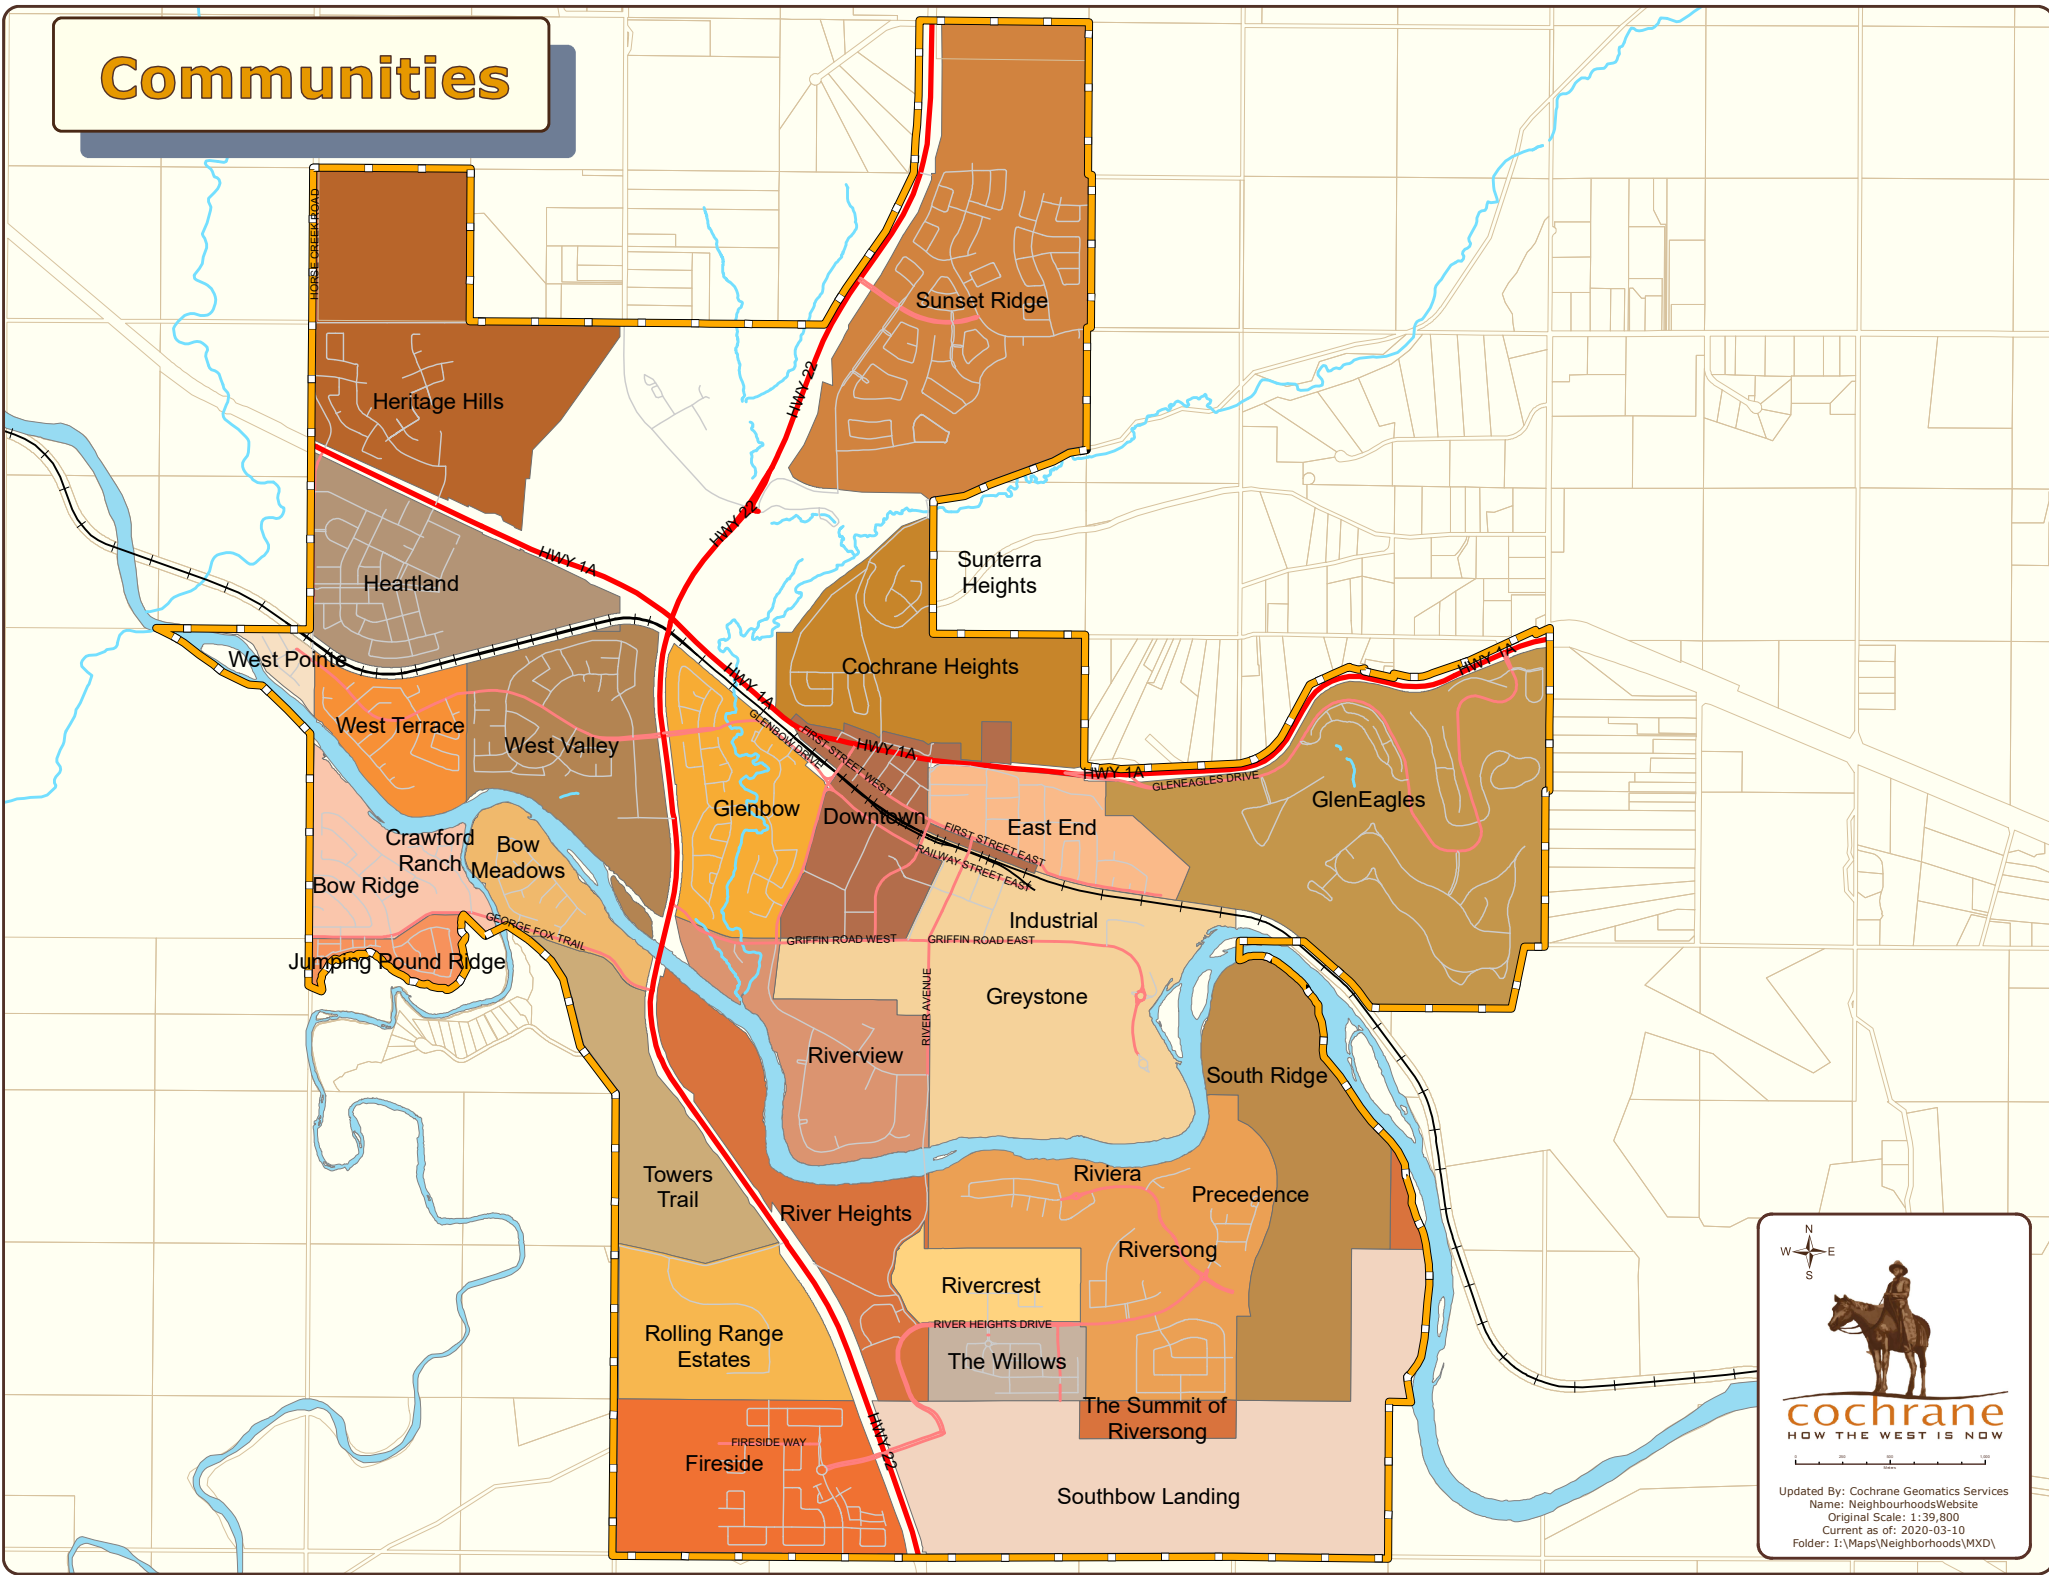

Communities

cochrane
HOW THE WEST IS NOW

Updated By: Cochrane Geomatics Services
Name: NeighbourhoodsWebsite
Original Scale: 1:39,800
Current as of: 2020-03-10
Folder: I:\Maps\Neighborhoods\MXD\