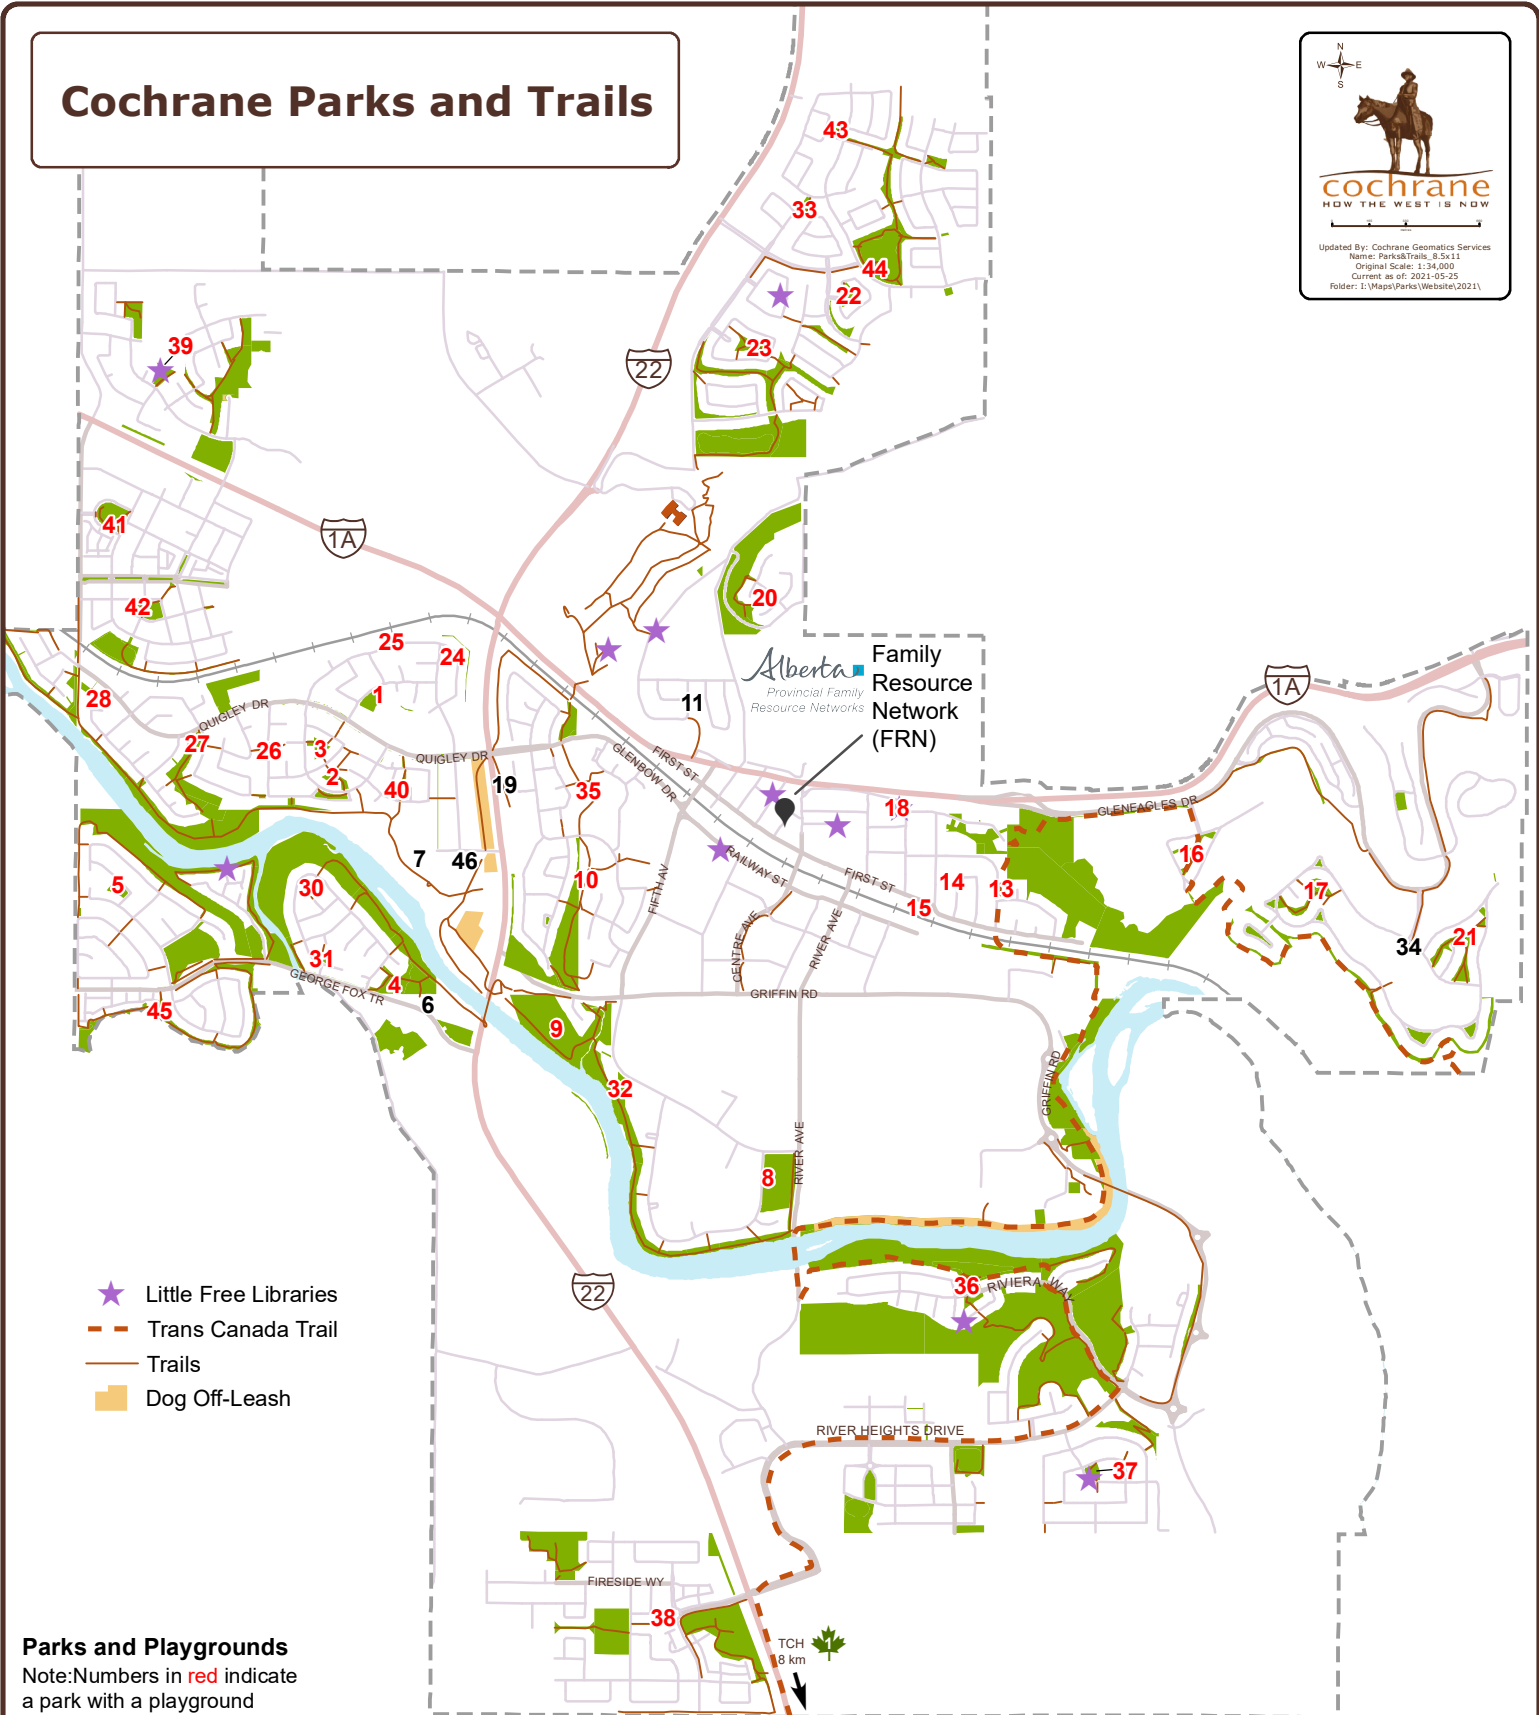

Cochrane Parks and Trails

- ★ Little Free Libraries
- - - Trans Canada Trail
- Trails
- Dog Off-Leash

Parks and Playgrounds

Note: Numbers in red indicate a park with a playground

- | | | | | |
|-----------------------|----------------------|------------------------|------------------|----------------------------|
| 1 Samuel Spicer | 11 Kerfoot | 22 Sunset | 33 Sunset Common | 43 Sunrise Gate |
| 2 Henry Whitfield | 13 Dewey Blaine | 23 Sunset Circle | 34 View | 44 Sunset Pond |
| 3 Whittle | 14 Carolina Crescent | 24 East McDougal | 35 Glenwood | 45 Jumping Pound |
| 4 Crawford | 15 Quigely | 25 West McDougal | 36 Riviera | 46 Zero Gravity Skate Park |
| 5 Clarence Copithorne | 16 Wearmouth | 26 West Tower | 37 Riversong | |
| 6 Rotary | 17 Fenton | 27 West Terr. Crescent | 38 Fireside | |
| 7 Mitford | 18 Centennial | 28 West Terrace Rise | 39 Heritage | |
| 8 Matt Krol | 19 Terry Fox | 30 Meadow Place | 40 West MacKay | |
| 9 Riverfront | 20 C. W. Fisher | 31 Bow Meadow Court | 41 Horseshoe | |
| 10 William Camden | 21 Murphy Brothers | 32 Riverview | 42 Appaloosa | |