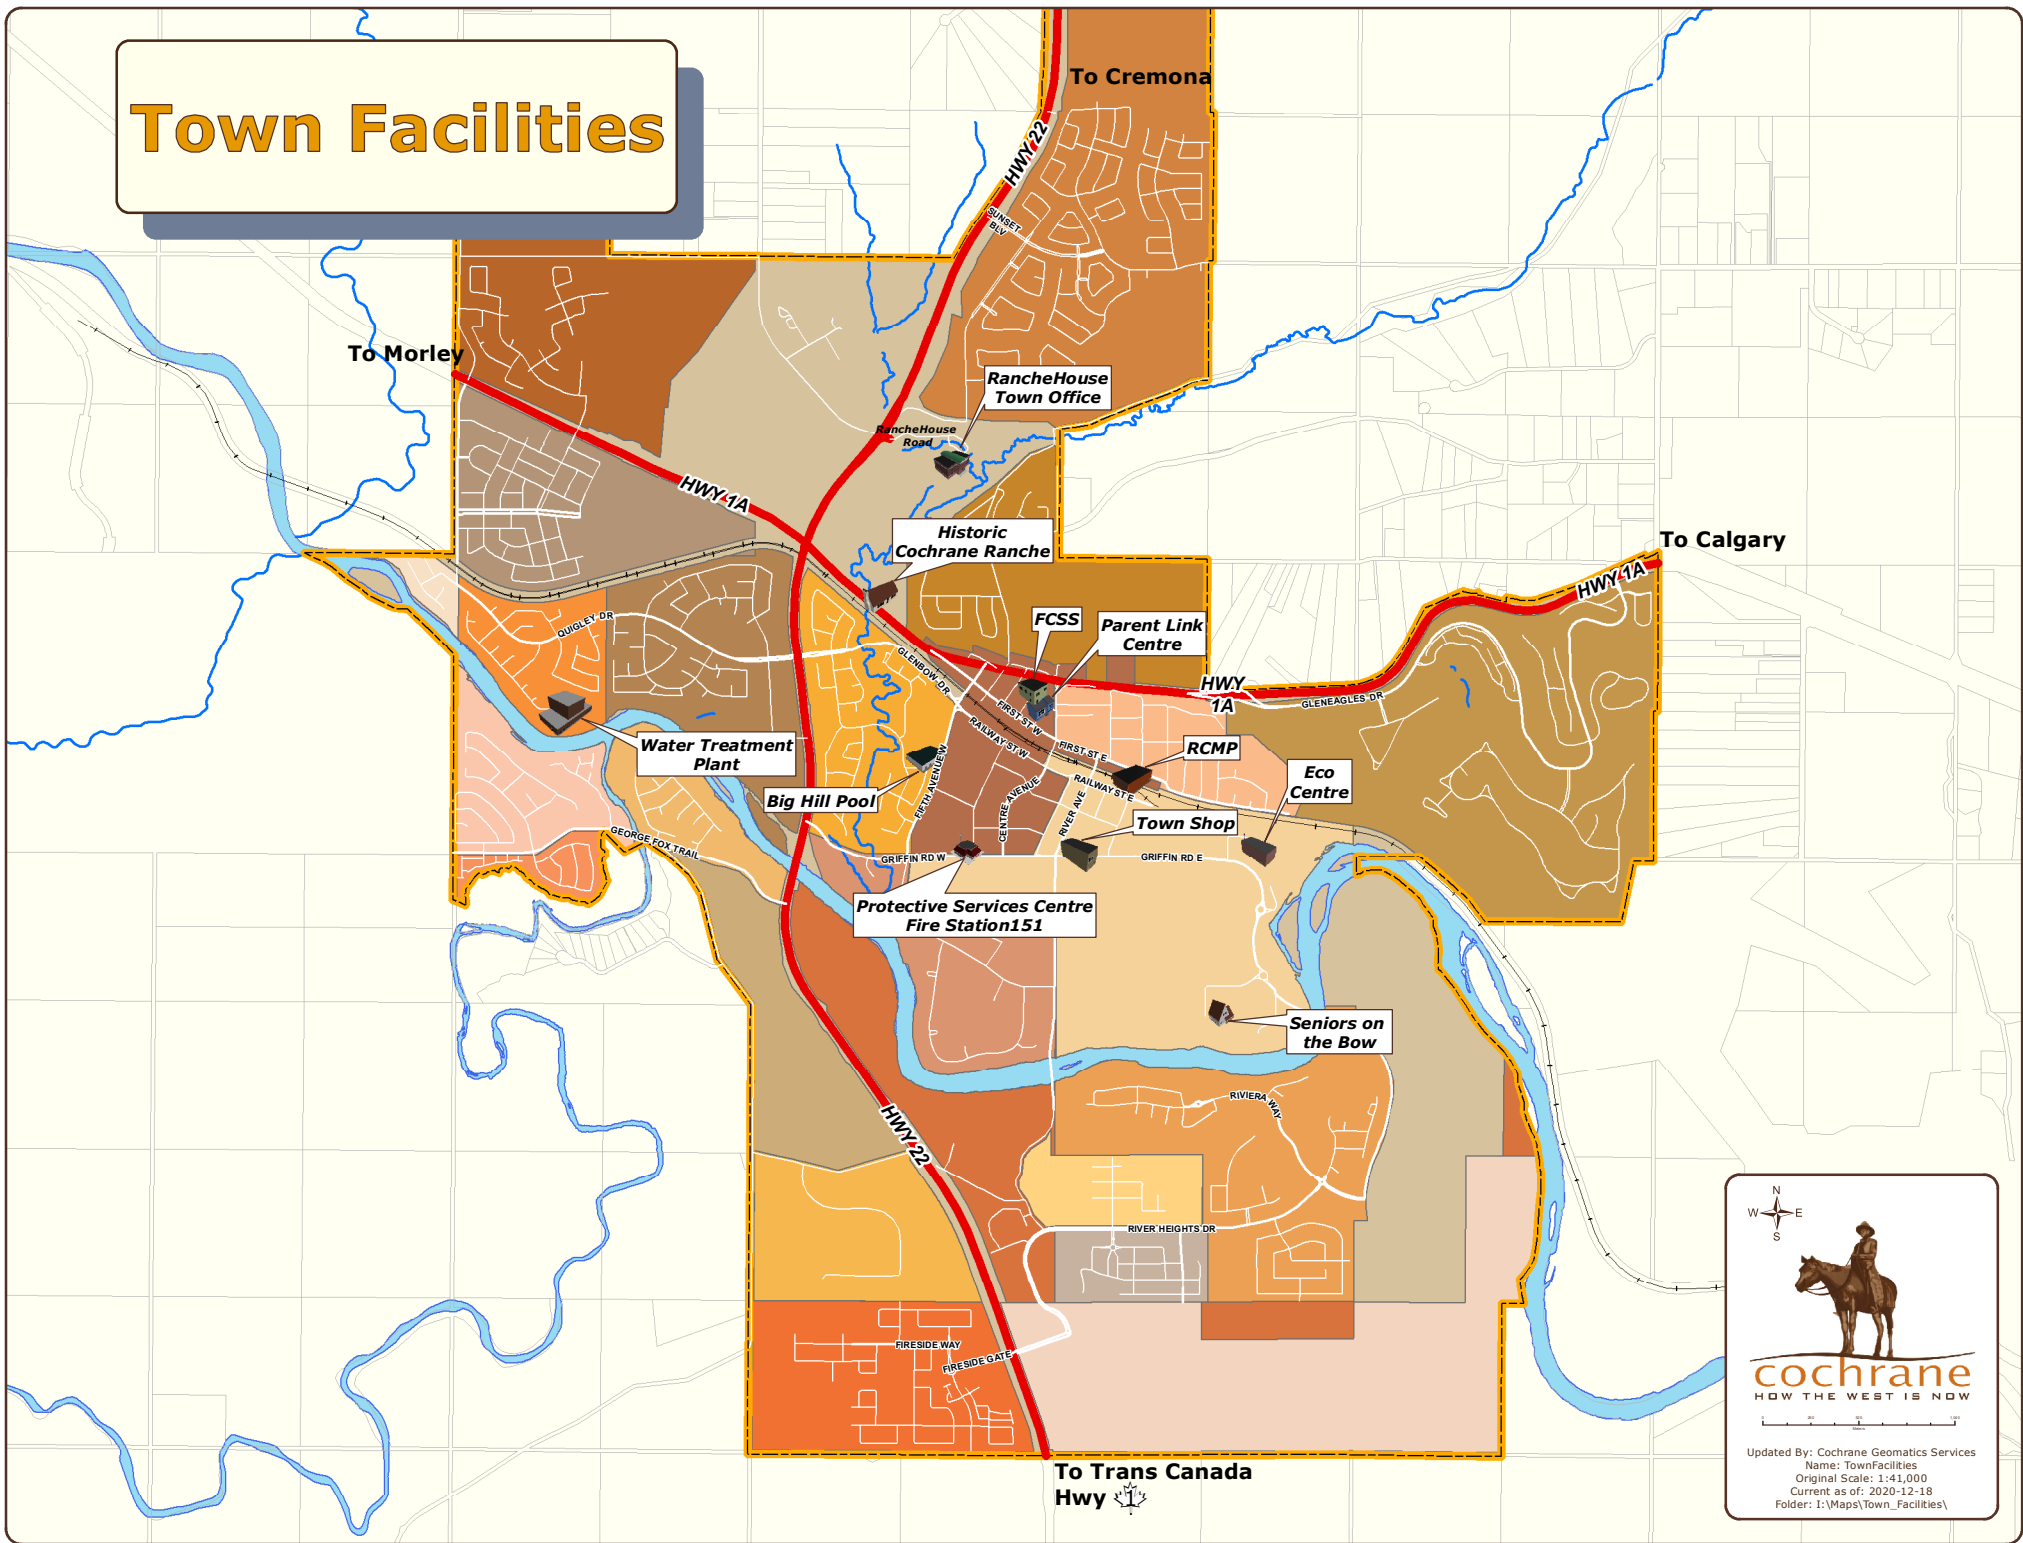

# Town Facilities

**cochrane**  
HOW THE WEST IS NOW

Updated By: Cochrane Geomatics Services  
Name: TownFacilities  
Original Scale: 1:41,000  
Current as of: 2020-12-18  
Folder: I:\Maps\Town\_Facilities\