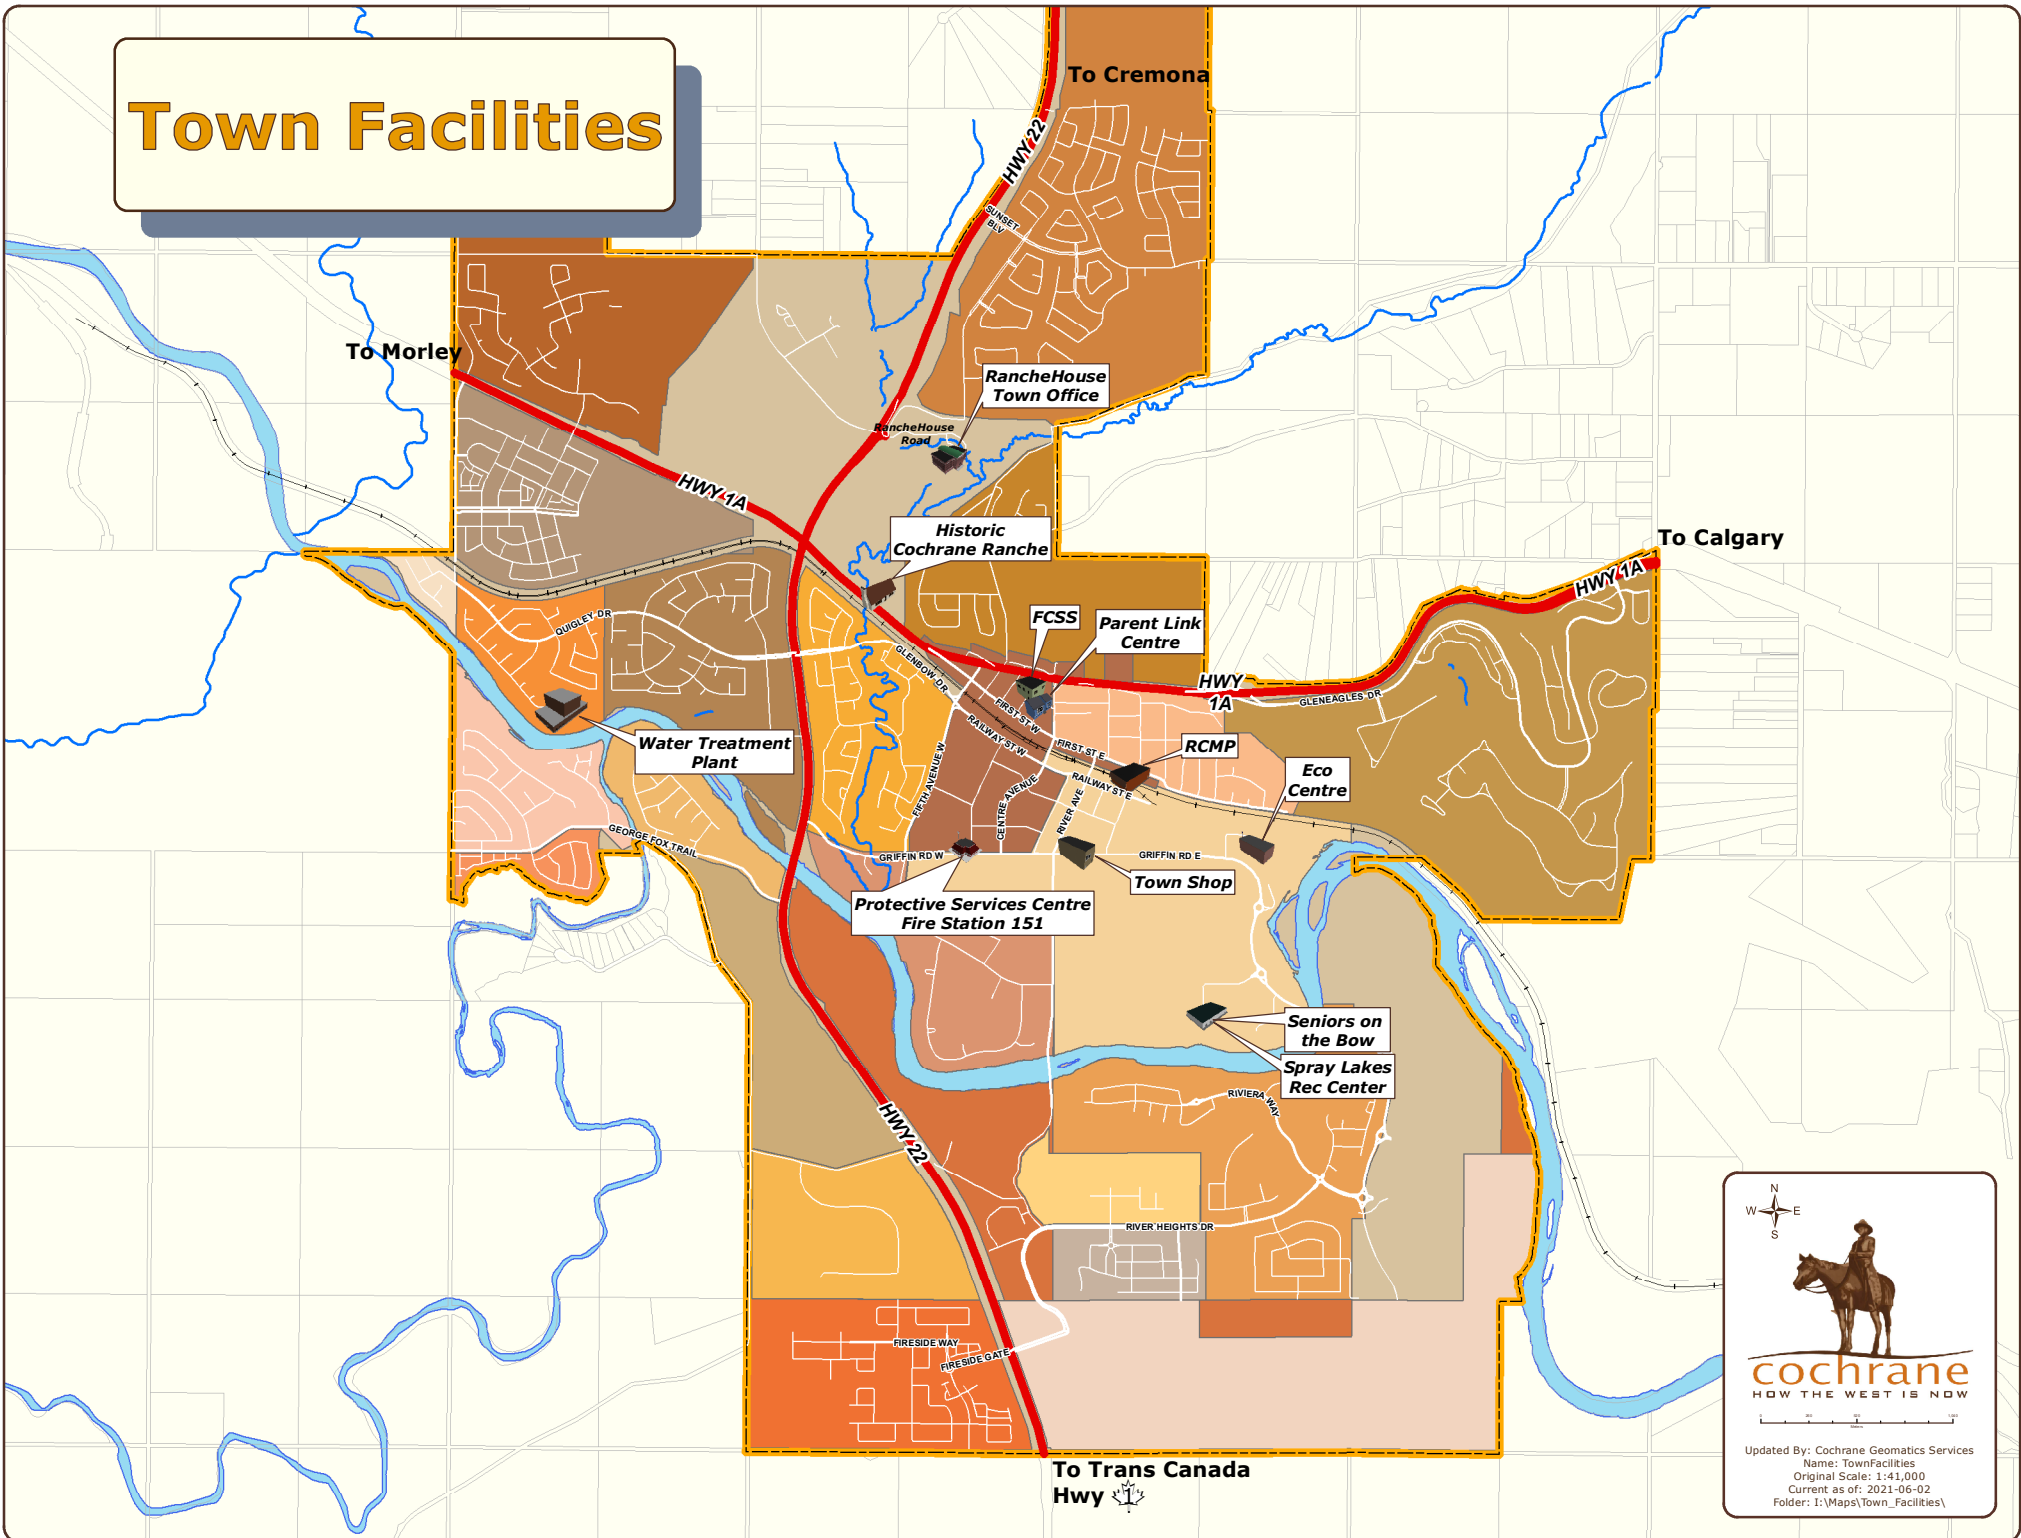

Town Facilities

N
W E
S

cochrane
HOW THE WEST IS NOW

Updated By: Cochrane Geomatics Services
Name: TownFacilities
Original Scale: 1:41,000
Current as of: 2021-06-02
Folder: I:\Maps\Town_Facilities\