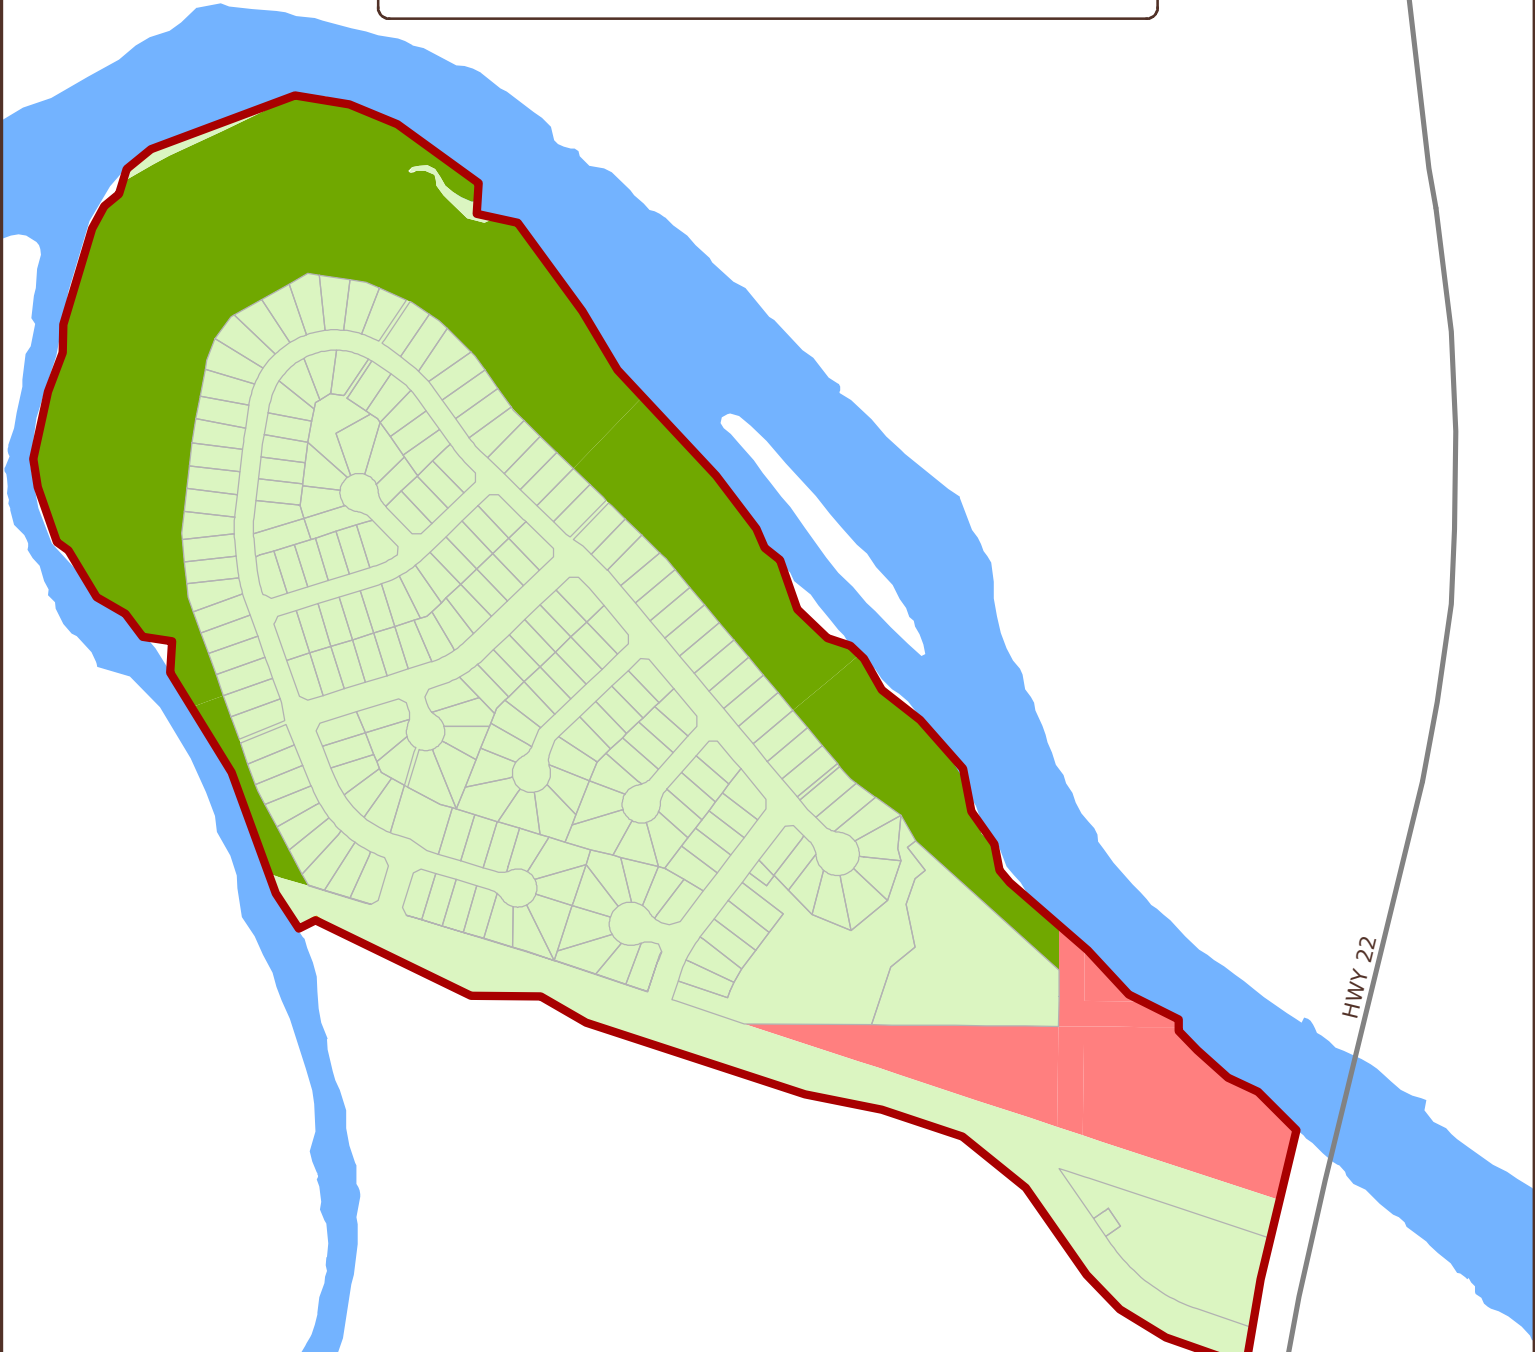

Bow Meadows Unit Density

Community	Density Units/Acre	Density Units/Hectar	Policy Target Units/Acre
Bow Meadows (2016)	3.32	8.21	3.9

-  Gross Area
-  Net Area
-  Environmental Reserves
-  Excluded Parcels
-  Cochrane Boundary

HWY 22

Updated By: bill.beck@cochrane.ca
 Name: Bow Meadows
 Original Scale: 1:5,000
 Current as of: 2018-05-09
 Folder: 1:\Maps\Town Density\WCD\DensityMaps\