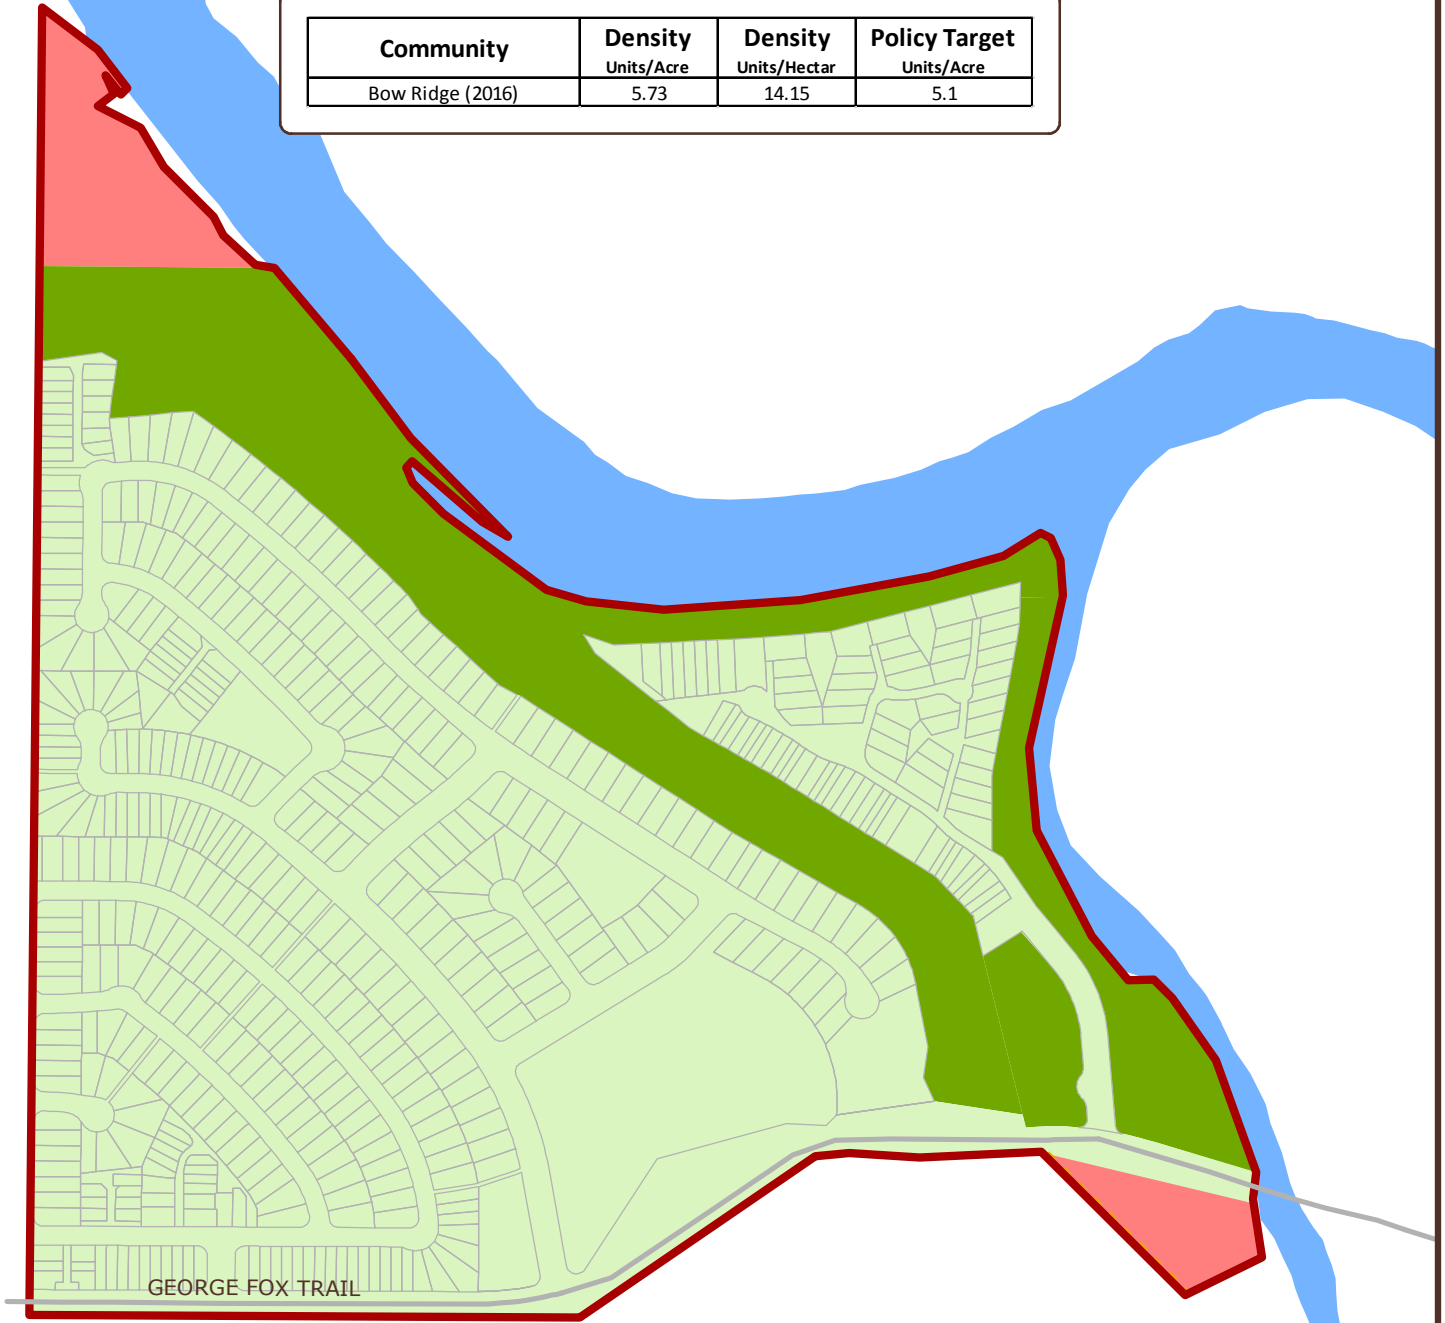

Bow Ridge Unit Density

Community	Density Units/Acre	Density Units/Hectar	Policy Target Units/Acre
Bow Ridge (2016)	5.73	14.15	5.1

-  Gross Area
-  Net Area
-  Environmental Reserves
-  Excluded Parcels
-  Cochrane Boundary