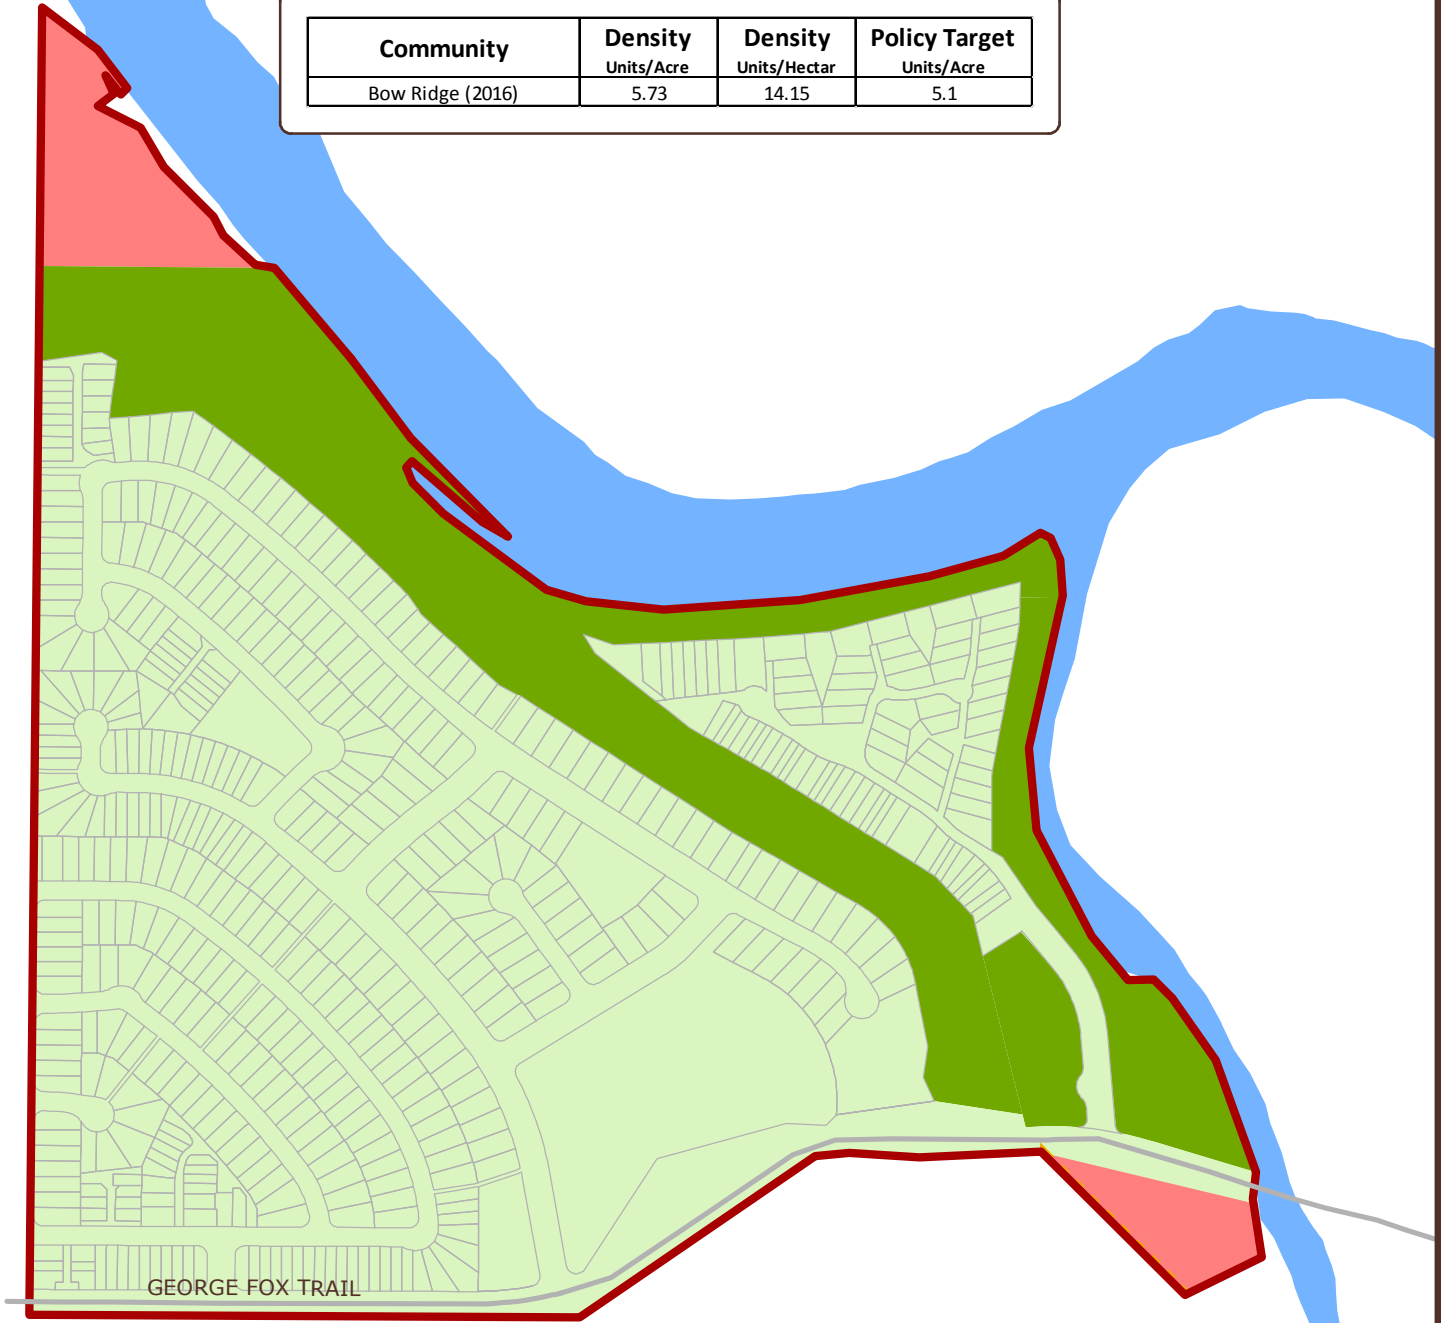

Bow Ridge Unit Density

Community	Density Units/Acre	Density Units/Hectar	Policy Target Units/Acre
Bow Ridge (2016)	5.73	14.15	5.1

-  Gross Area
-  Net Area
-  Environmental Reserves
-  Excluded Parcels
-  Cochrane Boundary

cochrane
HOW THE WEST IS NOW

Updated By: bill.beck@cochrane.ca
 Name: Bow Ridge
 Original Scale: 1:5,000
 Current as of: 2018-05-09
 Folder: 1:\Maps\Town Density\WCD\Density\Maps\