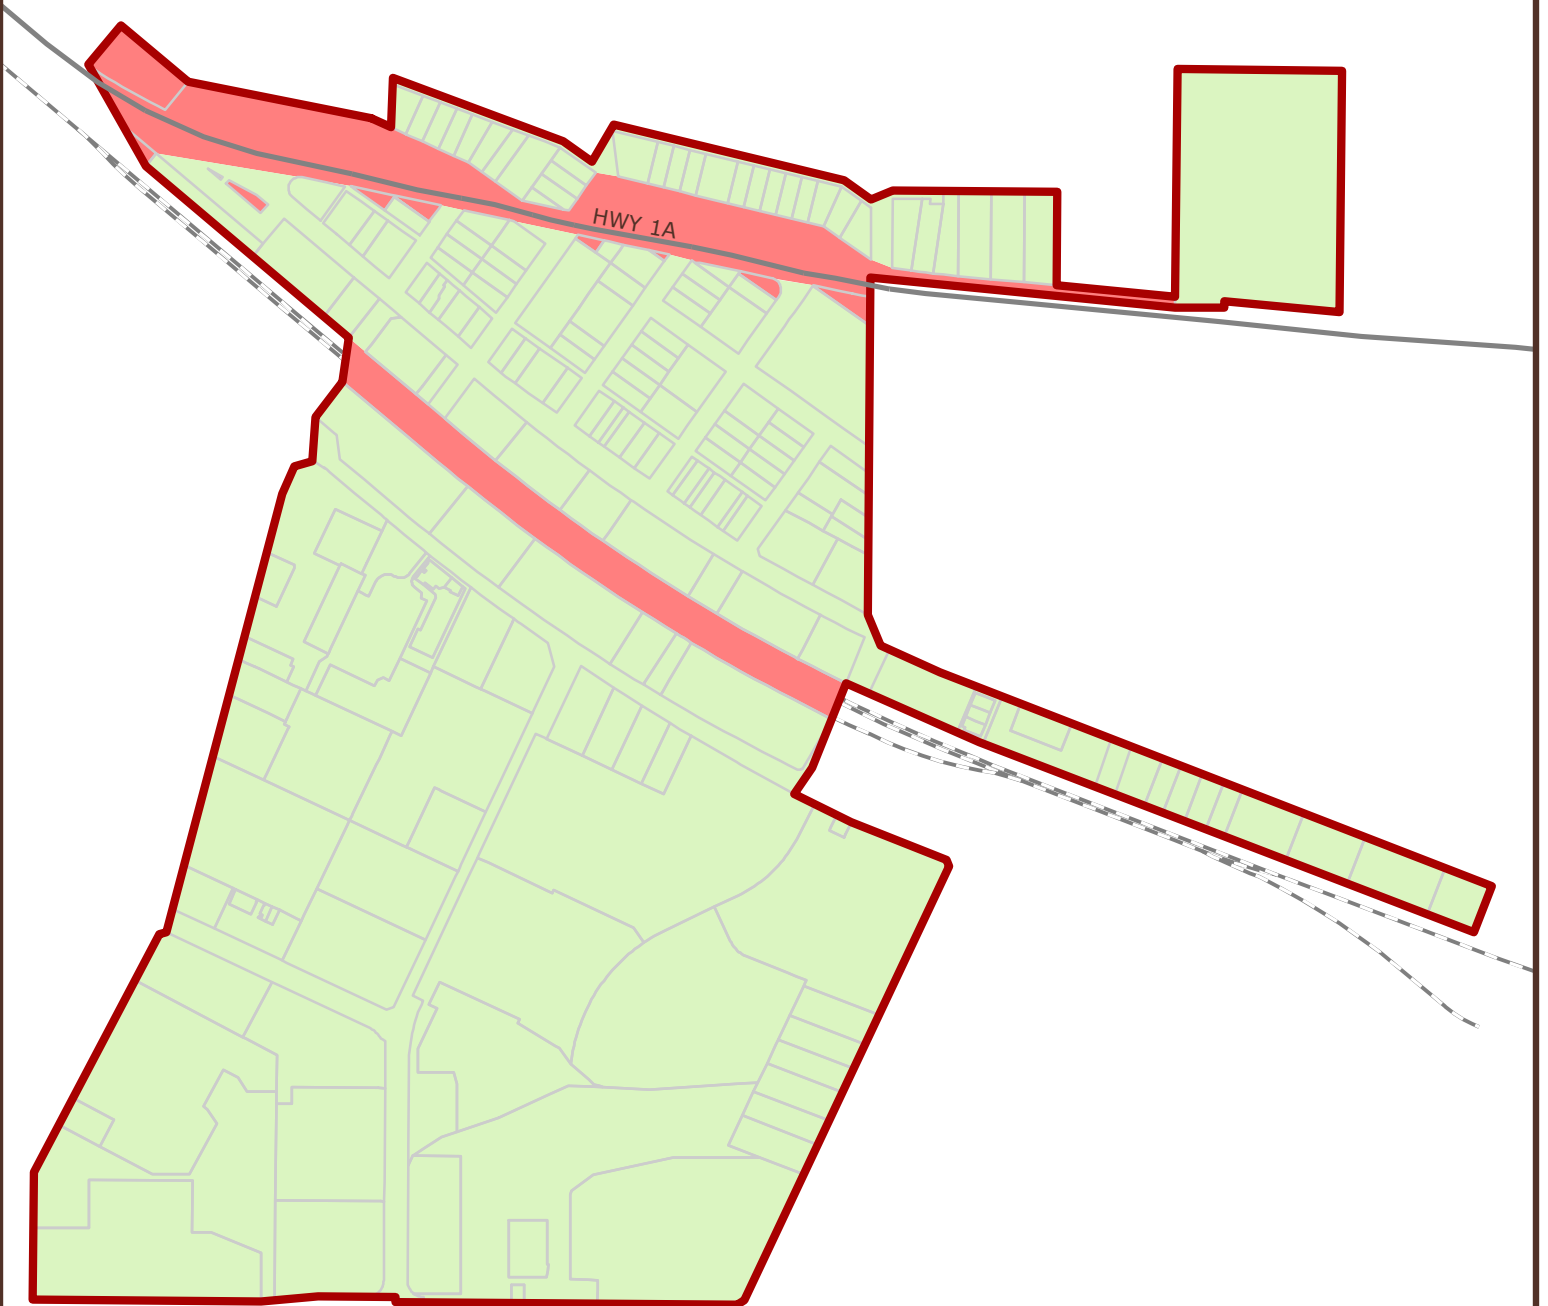

# Downtown Unit Density

Community	Density Units/Acre	Density Units/Hectar	Policy Target Units/Acre
Downtown (2016)	1.08	2.68	None

-  Gross Area
-  Net Area
-  Environmental Reserves
-  Excluded Parcels
-  Cochrane Boundary