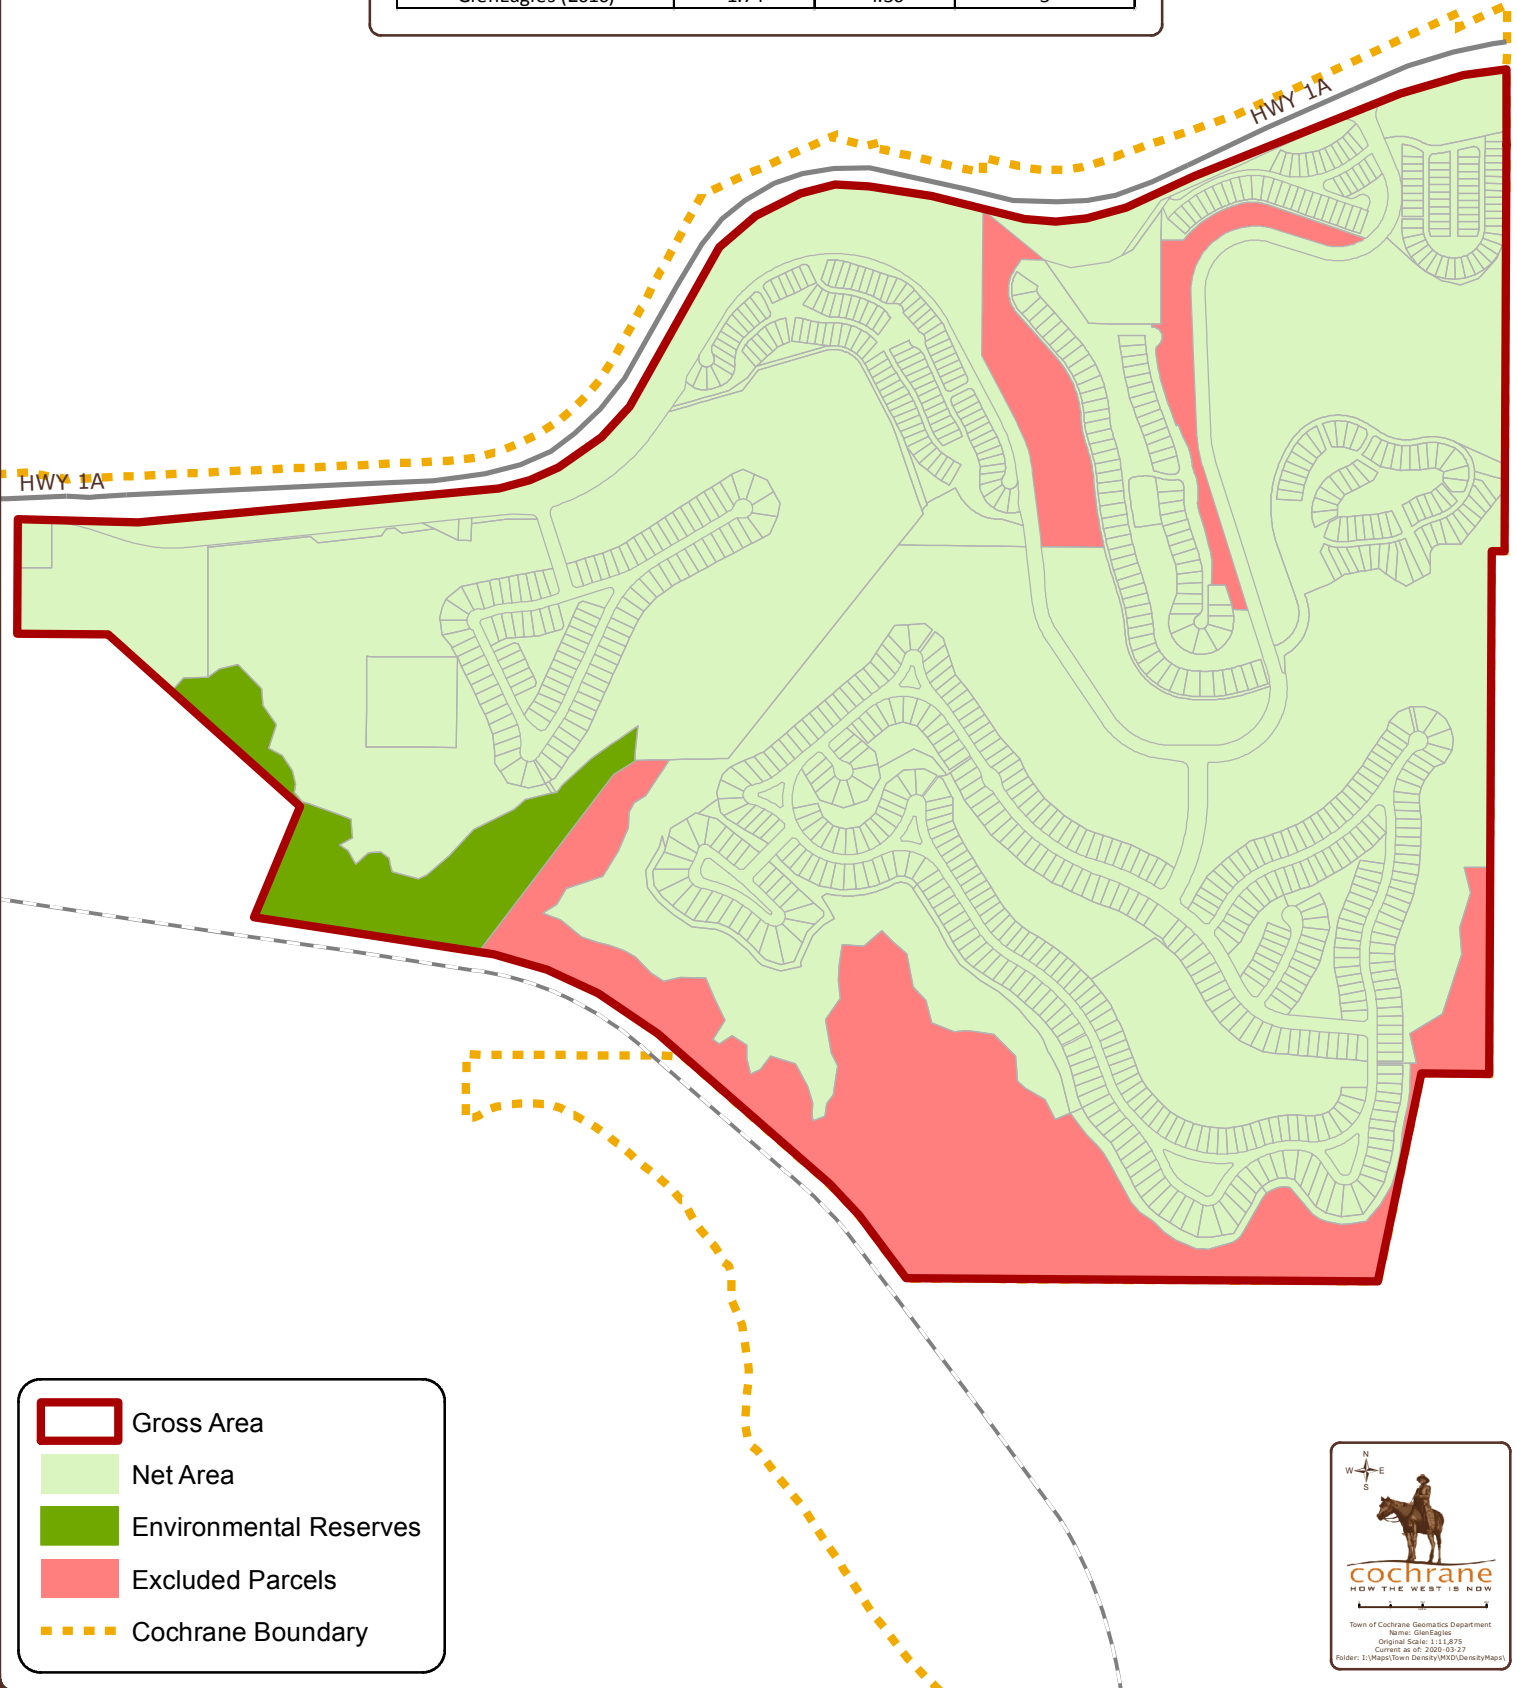

GlenEagles Unit Density

Community	Density Units/Acre	Density Units/Hectar	Policy Target Units/Acre
GlenEagles (2016)	1.74	4.30	5

- Gross Area
- Net Area
- Environmental Reserves
- Excluded Parcels
- Cochrane Boundary