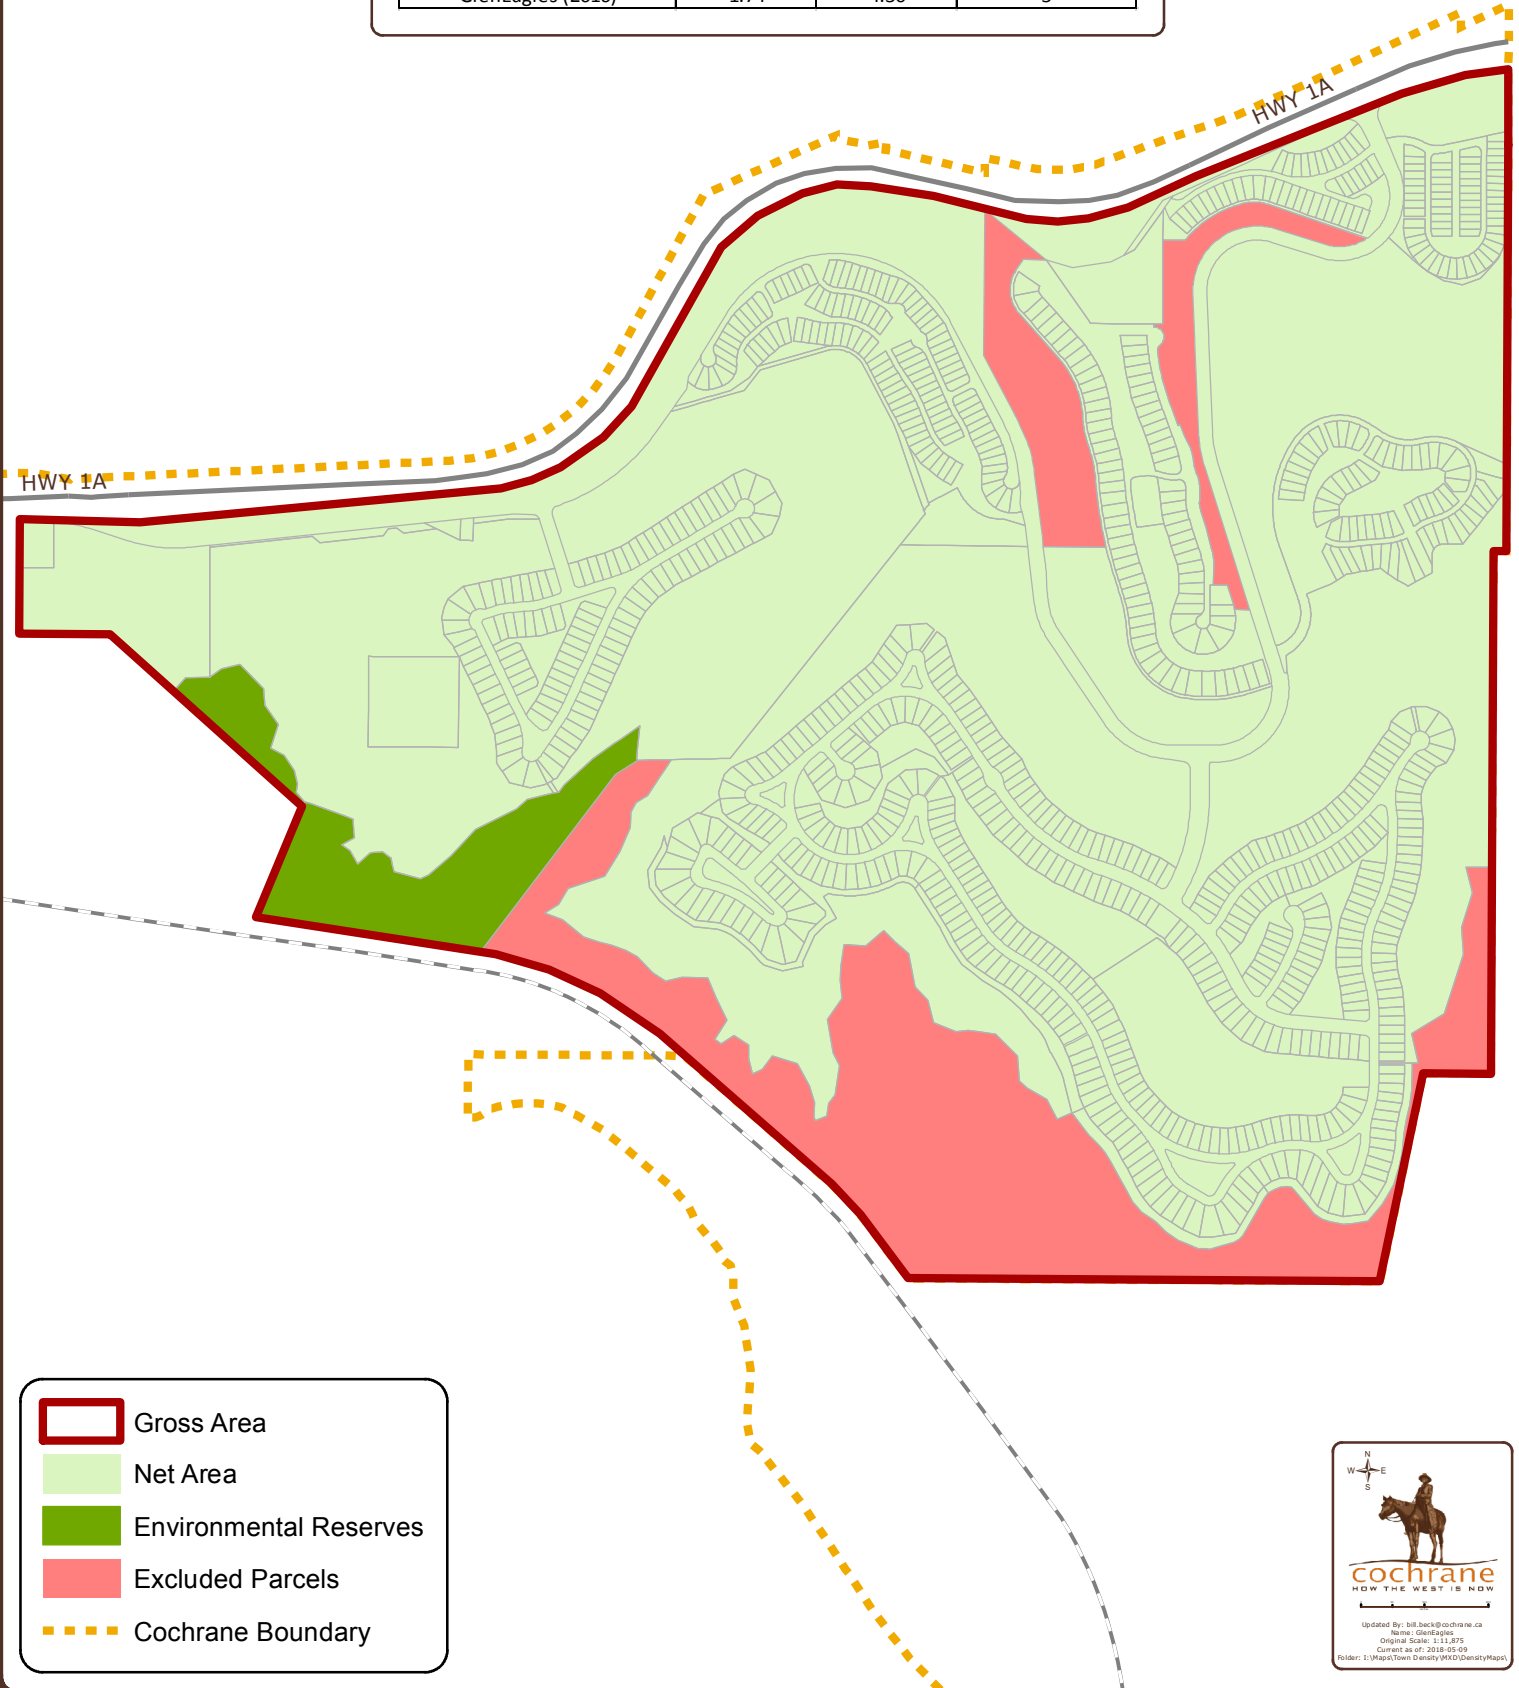

GlenEagles Unit Density

Community	Density Units/Acre	Density Units/Hectar	Policy Target Units/Acre
GlenEagles (2016)	1.74	4.30	5

- Gross Area
- Net Area
- Environmental Reserves
- Excluded Parcels
- Cochrane Boundary

cochrane
HOW THE WEST IS NOW

Updated By: bill.beck@cochrane.ca
Name: GlenEagles
Original Scale: 1:11,875
Current as of: 2018-05-09
Folder: 1:\Maps\Town Density\WCD\DensityMap.sxd