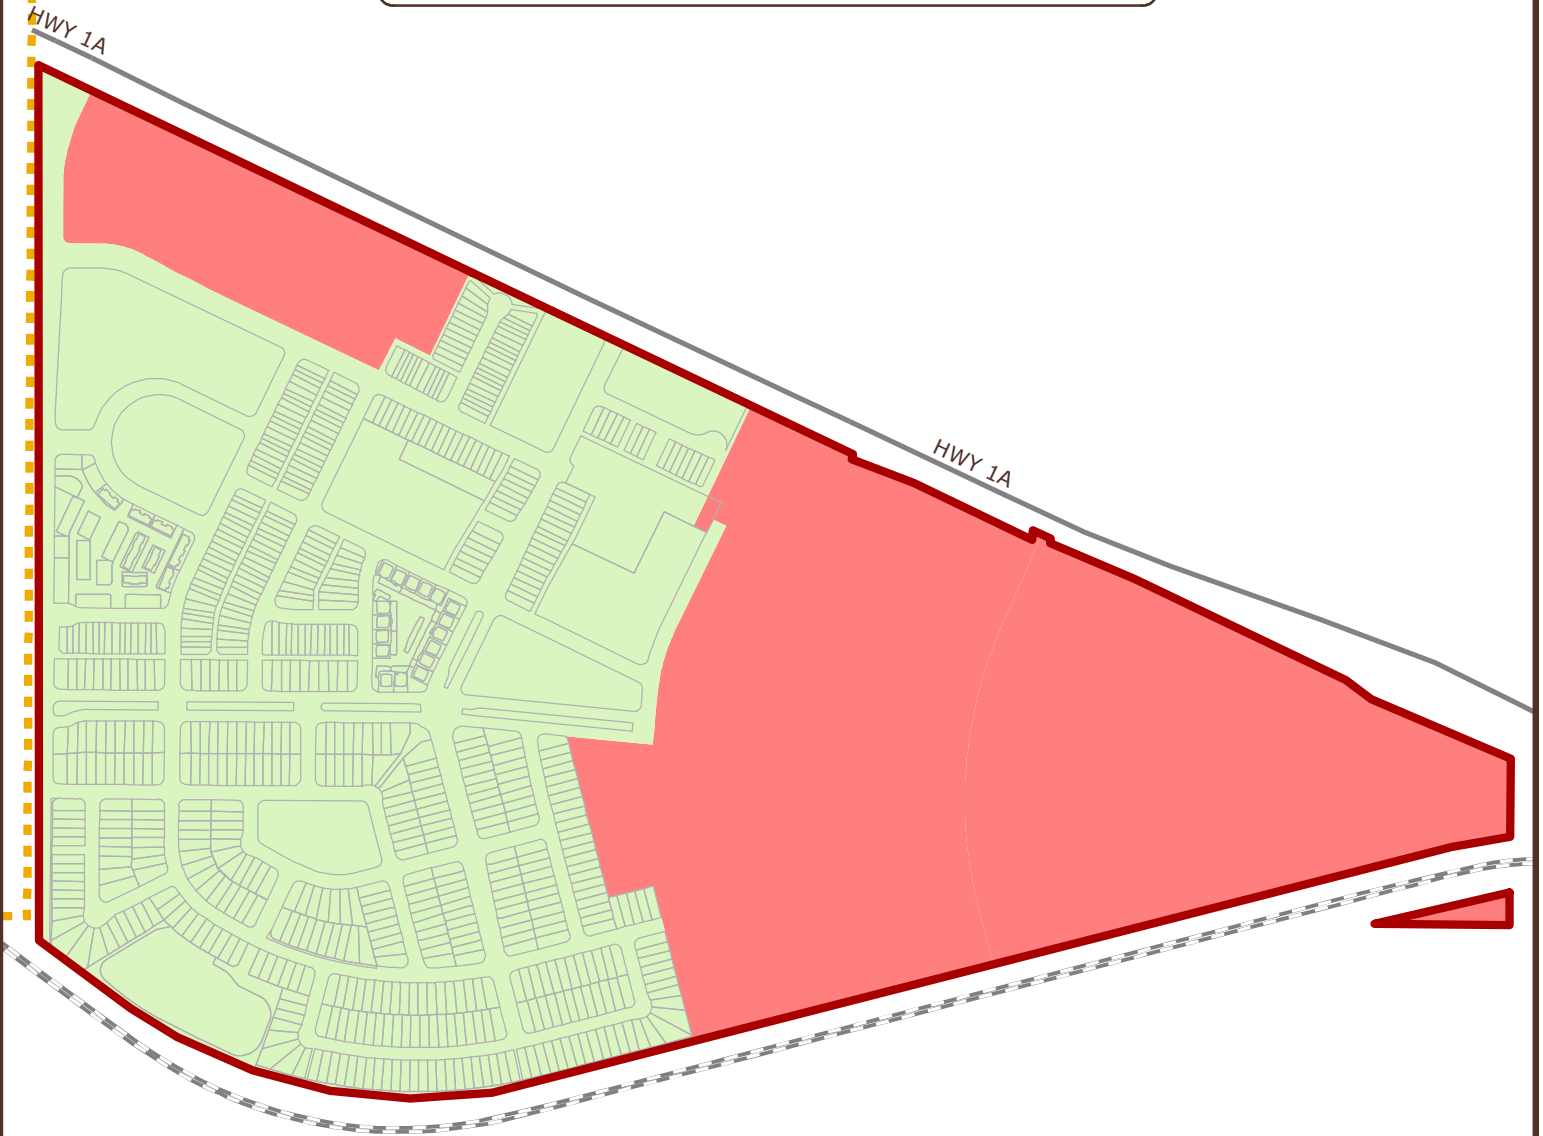

Heartland Unit Density

Community	Density Units/Acre	Density Units/Hectar	Policy Target Units/Acre
Heartland (2018)	6.39	15.78	
Heartland (Stage 1 ASP)			8.4
Heartland (Stage 2 ASP)			8.16

-  Gross Area
-  Net Area
-  Environmental Reserves
-  Excluded Parcels
-  Cochrane Boundary