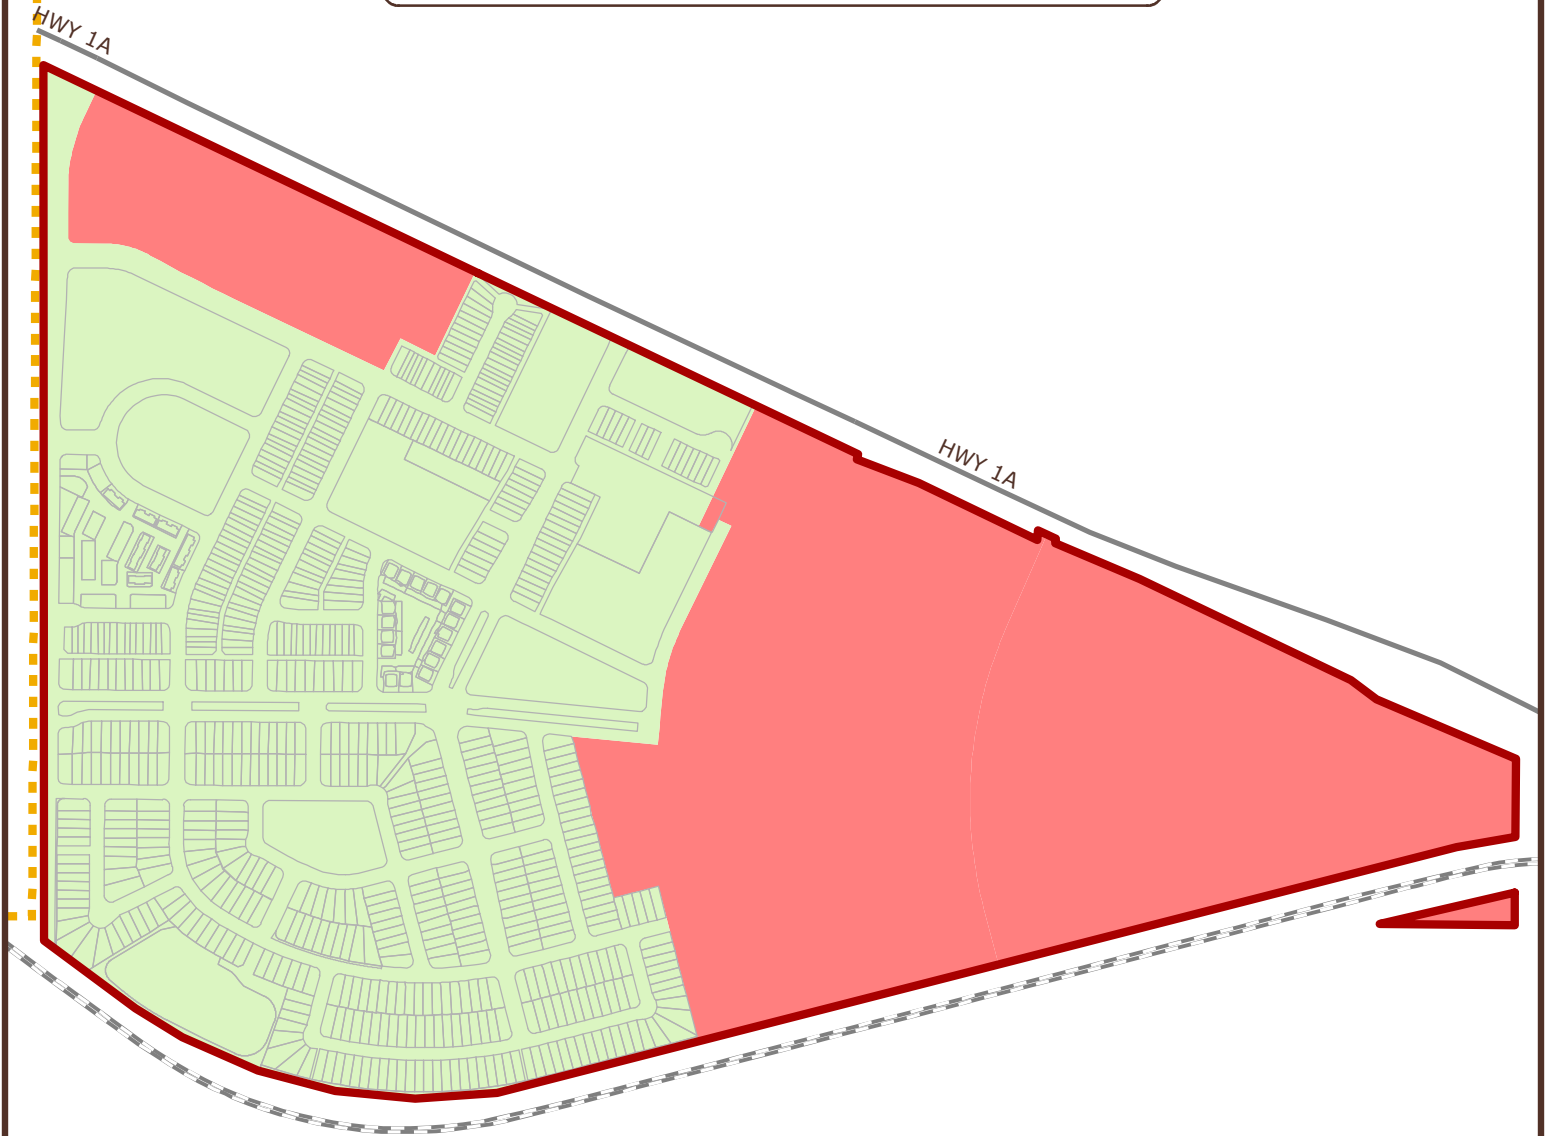

# Heartland Unit Density

Community	Density Units/Acre	Density Units/Hectar	Policy Target Units/Acre
Heartland (2018)	6.39	15.78	
Heartland (Stage 1 ASP)			8.4
Heartland (Stage 2 ASP)			8.16

-  Gross Area
-  Net Area
-  Environmental Reserves
-  Excluded Parcels
-  Cochrane Boundary