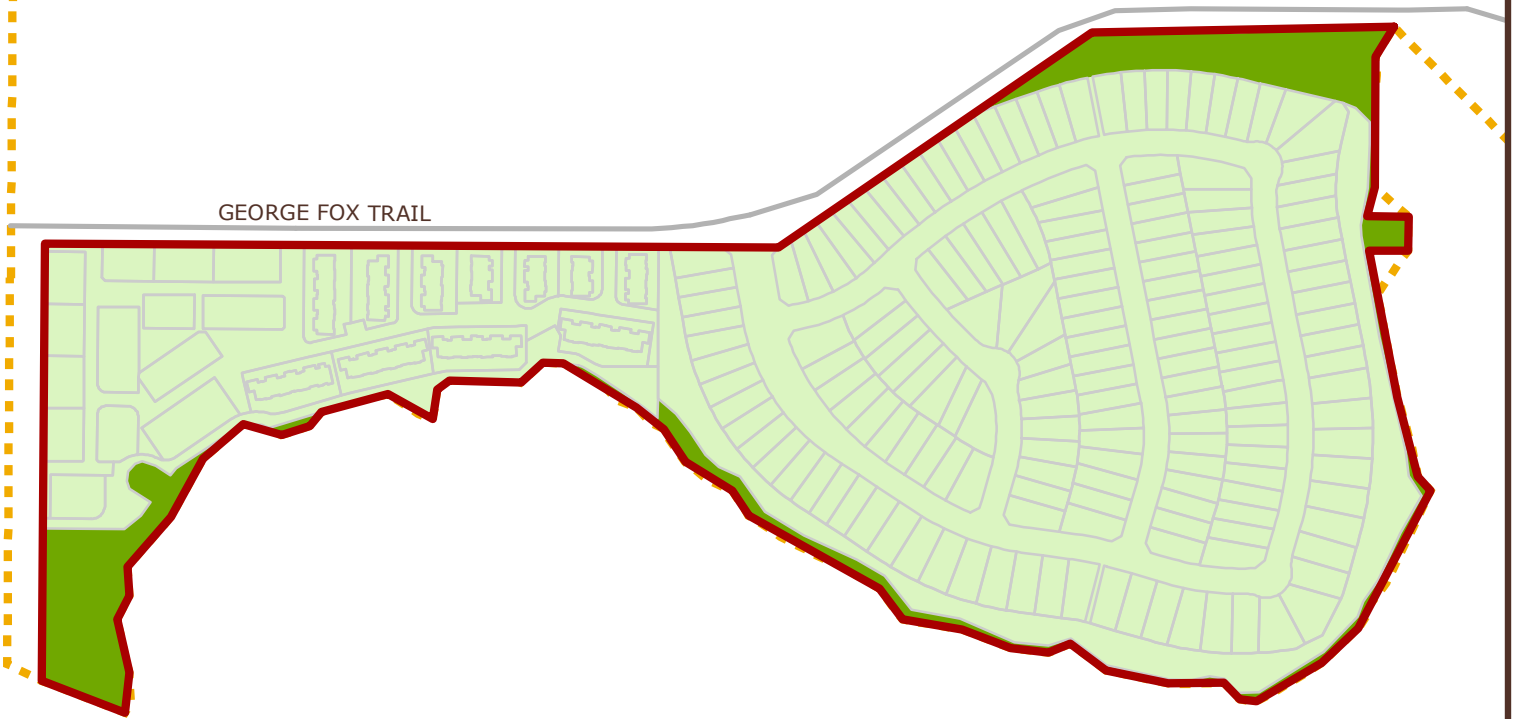

Jumping Pound Ridge Unit Density

Community	Density Units/Acre	Density Units/Hectar	Policy Target Units/Acre
Jumping Pound Ridge (2018)	8.49	20.99	8-10

-  Gross Area
-  Net Area
-  Environmental Reserves
-  Excluded Parcels
-  Cochrane Boundary