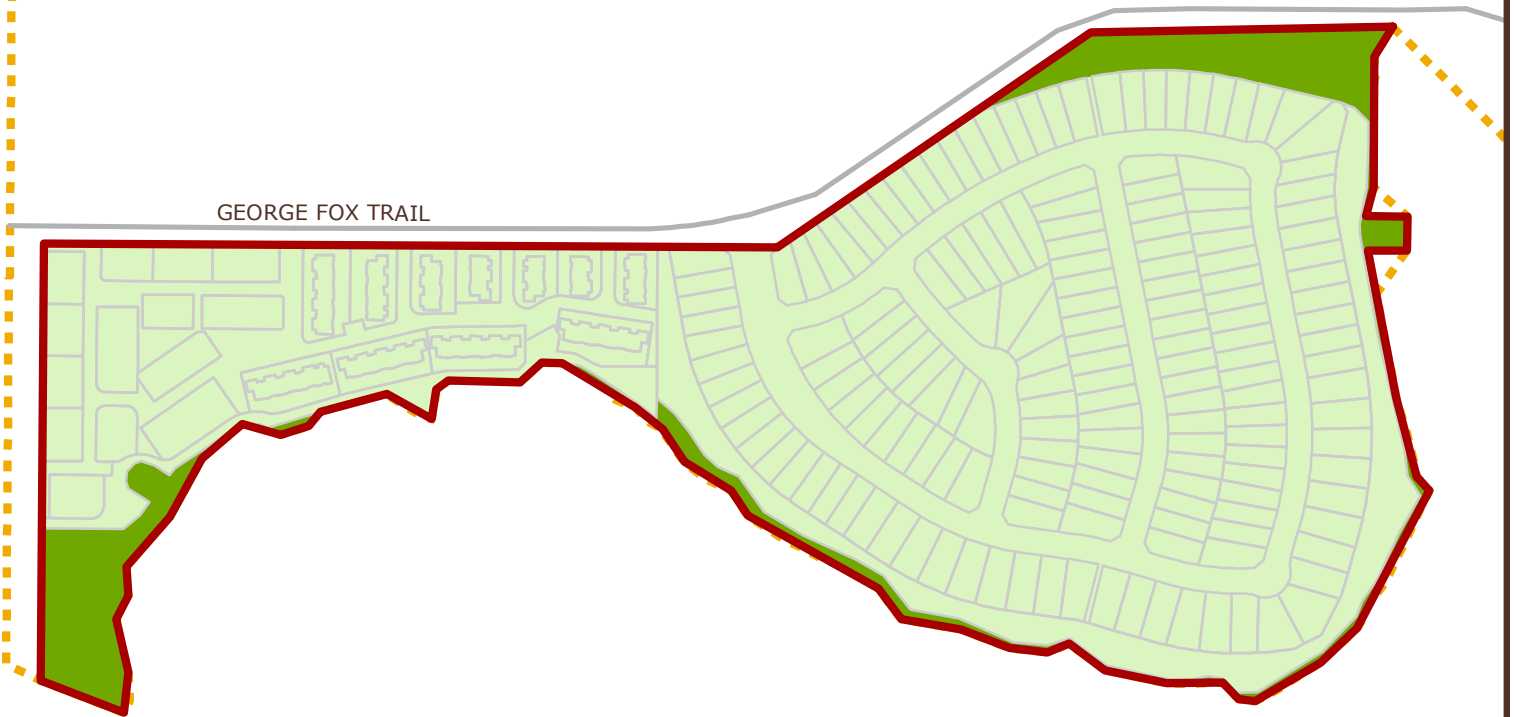

Jumping Pound Ridge Unit Density

Community	Density Units/Acre	Density Units/Hectar	Policy Target Units/Acre
Jumping Pound Ridge (2018)	8.49	20.99	8-10

-  Gross Area
-  Net Area
-  Environmental Reserves
-  Excluded Parcels
-  Cochrane Boundary