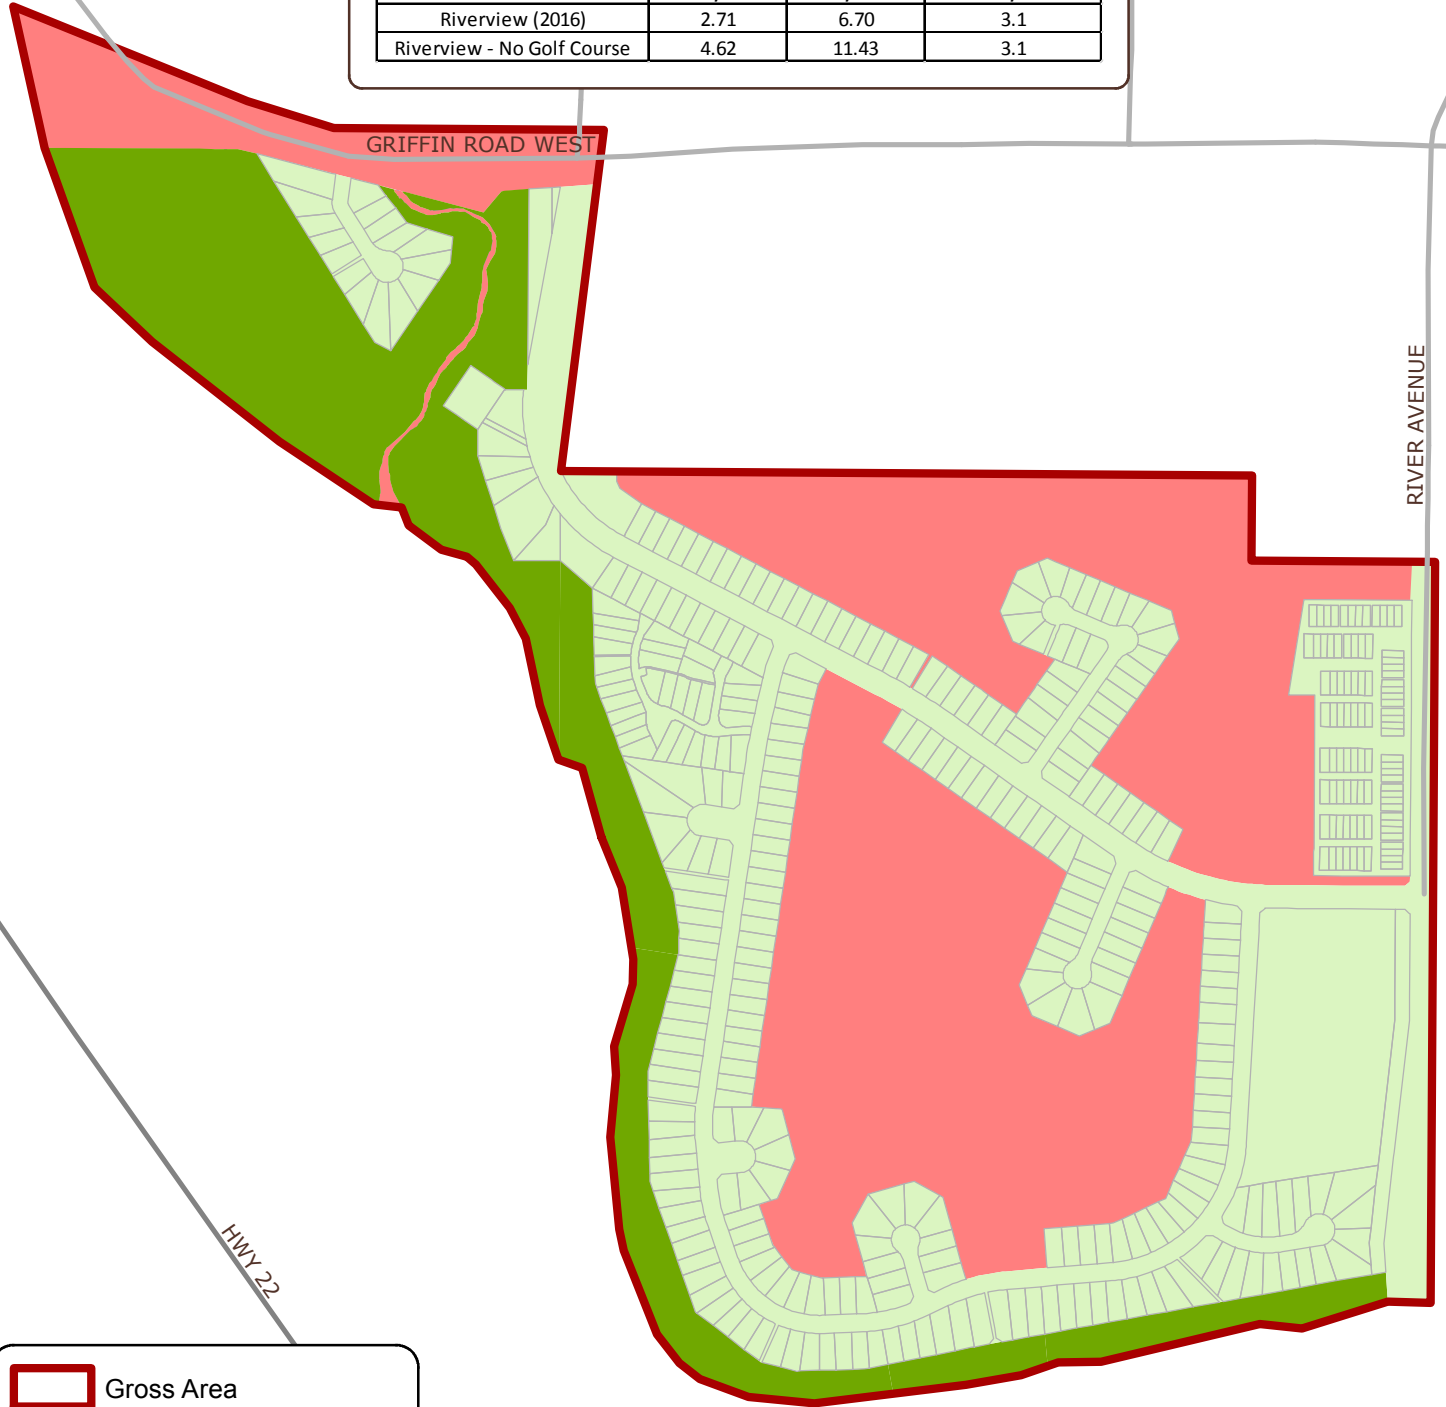

# Riverview Unit Density Excluding Golf Course

Community	Density Units/Acre	Density Units/Hectar	Policy Target Units/Acre
Riverview (2016)	2.71	6.70	3.1
Riverview - No Golf Course	4.62	11.43	3.1

- Gross Area
- Net Area
- Environmental Reserves
- Excluded Parcels
- Cochrane Boundary

**cochrane**  
HOW THE WEST IS NOW

Updated By: bill.beck@cochrane.ca  
Name: Riverview  
Original Scale: 1:7,125  
Current as of: 2018-05-09  
Folder: 1:\Maps\Town Density\WCD\Density\Map01