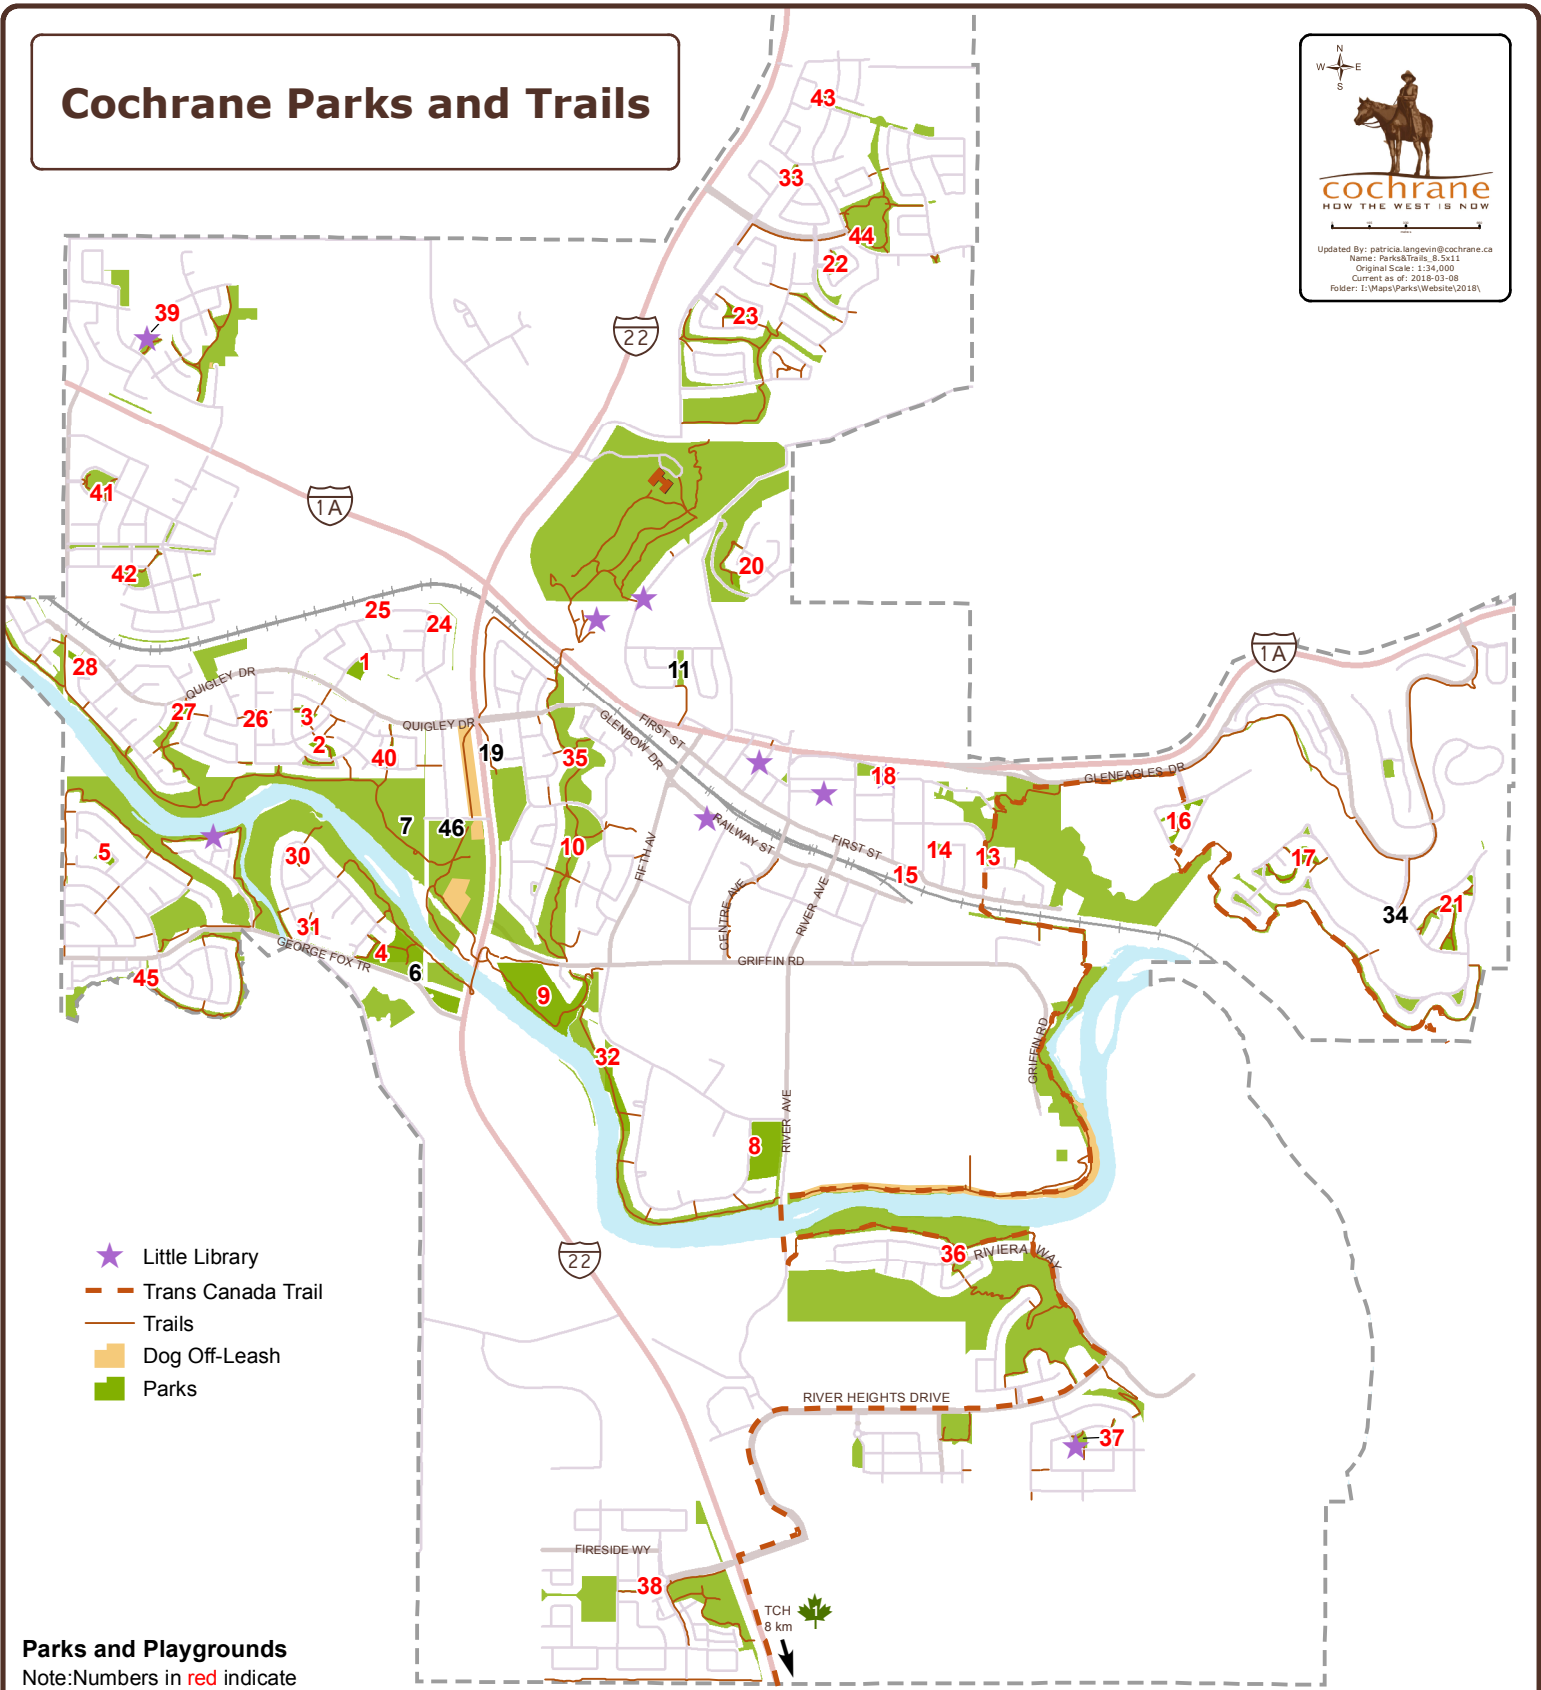

# Cochrane Parks and Trails

- ★ Little Library
- Trans Canada Trail
- Trails
- Dog Off-Leash
- Parks

**Parks and Playgrounds**  
 Note: Numbers in red indicate a park with a playground

- |                       |                      |                        |                  |                            |
|-----------------------|----------------------|------------------------|------------------|----------------------------|
| 1 Samuel Spicer       | 11 Kerfoot           | 22 Sunset              | 33 Sunset Common | 43 Sunrise Gate            |
| 2 Henry Whitfield     | 13 Dewey Blaine      | 23 Sunset Circle       | 34 View          | 44 Sunset Pond             |
| 3 Whittle             | 14 Carolina Crescent | 24 East McDougal       | 35 Glenwood      | 45 Jumping Pound           |
| 4 Crawford            | 15 Quigely           | 25 West McDougal       | 36 Riviera       | 46 Zero Gravity Skate Park |
| 5 Clarence Copithorne | 16 Wearmouth         | 26 West Tower          | 37 Riversong     |                            |
| 6 Rotary              | 17 Fenton            | 27 West Terr. Crescent | 38 Fireside      |                            |
| 7 Mitford             | 18 Centennial        | 28 West Terrace Rise   | 39 Heritage      |                            |
| 8 Matt Krol           | 19 Terry Fox         | 30 Meadow Place        | 40 West MackKay  |                            |
| 9 Riverfront          | 20 C. W. Fisher      | 31 Bow Meadow Court    | 41 Horseshoe     |                            |
| 10 William Camden     | 21 Murphy Brothers   | 32 Riverview           | 42 Appaloosa     |                            |