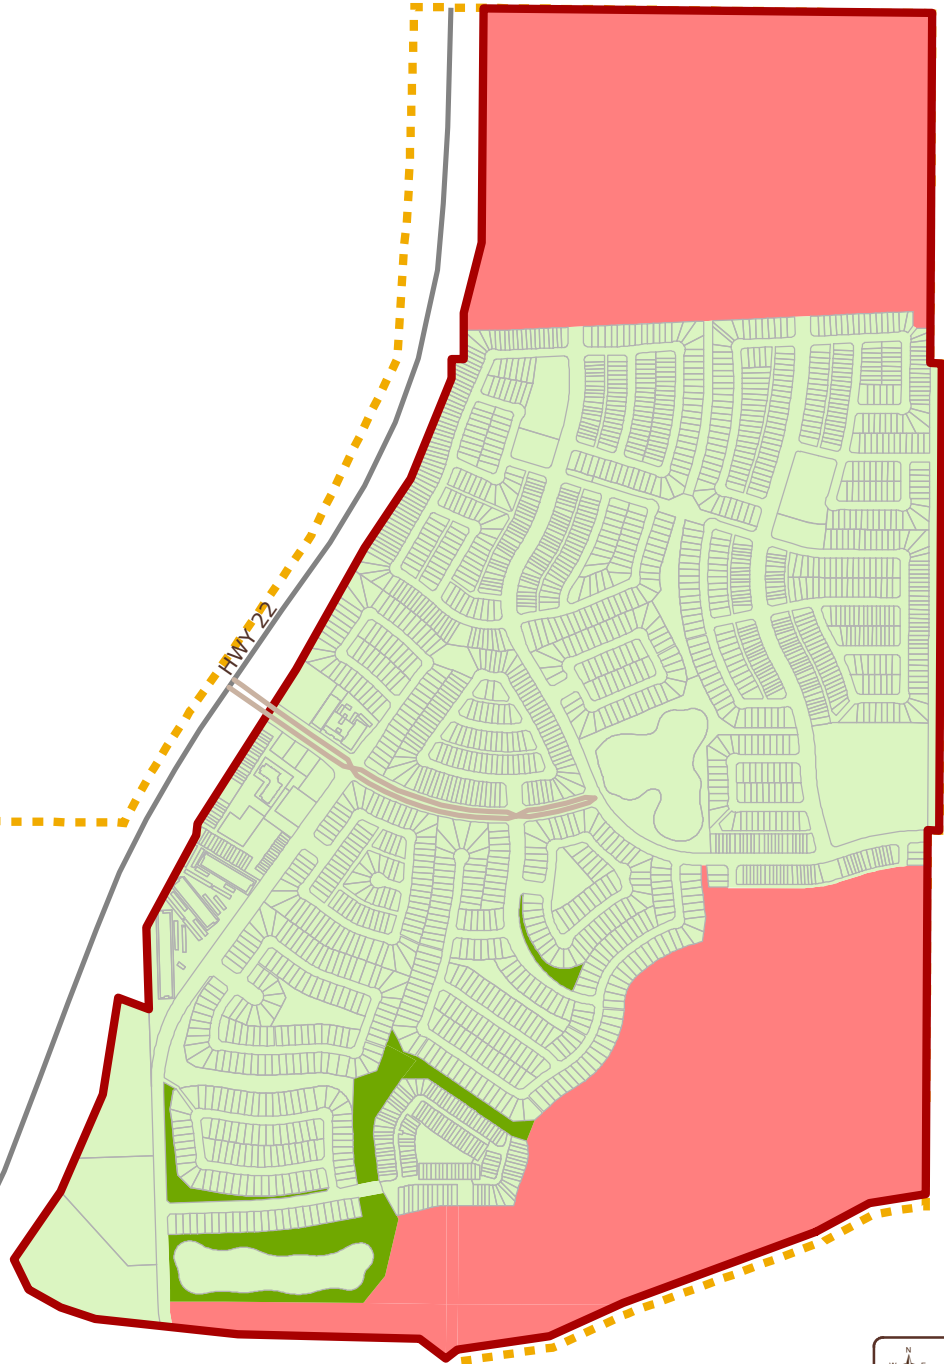

Sunset Ridge Unit Density

Community	Density Units/Acre	Density Units/Hectar	Policy Target Units/Acre
Sunset Ridge (2018)	7.33	18.10	
Sunset Ridge (Stage 1)			6 to 8
Sunset Ridge (Stage 2)			7.6

- Gross Area
- Net Area
- Environmental Reserves
- Excluded Parcels
- Cochrane Boundary