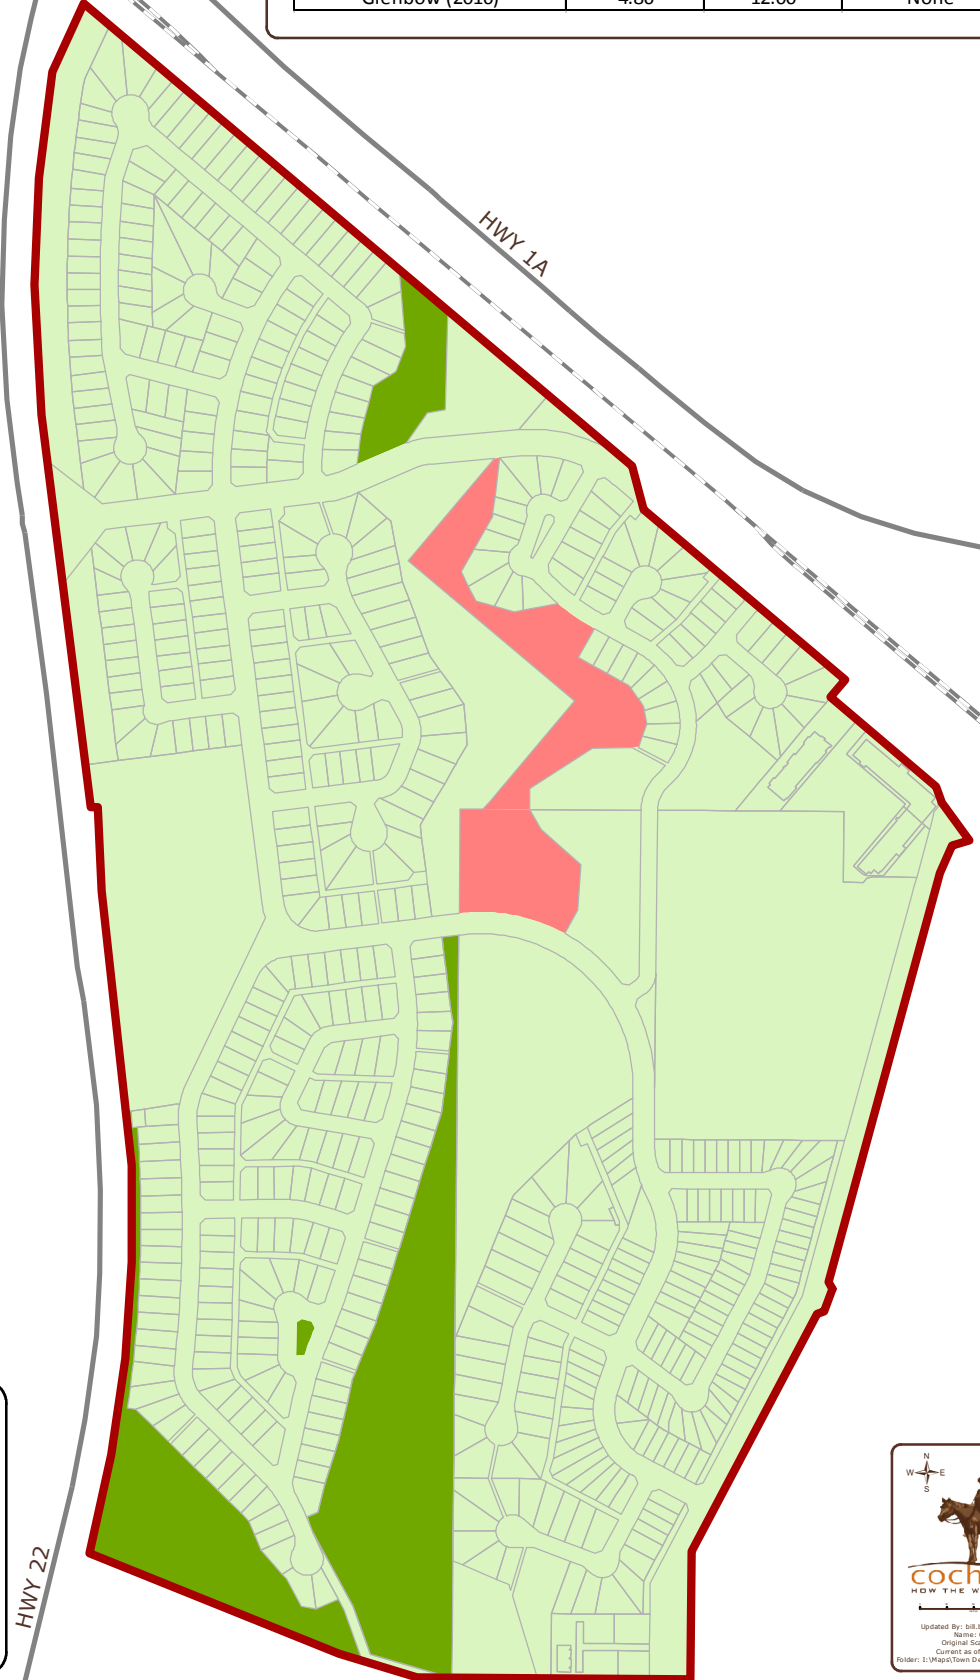

# Glenbow Unit Density

Community	Density Units/Acre	Density Units/Hectar	Policy Target Units/Acre
Glenbow (2016)	4.86	12.00	None

- Gross Area
- Net Area
- Environmental Reserves
- Excluded Parcels
- Cochrane Boundary

**cochrane**  
HOW THE WEST IS NOW

Updated By: bill.beck@cochrane.ca  
Name: Glenbow  
Original Scale: 1:7,000  
Current as of: 2018-05-09  
Folder: 1:\Maps\Town Density\WCD\DensityMaps\