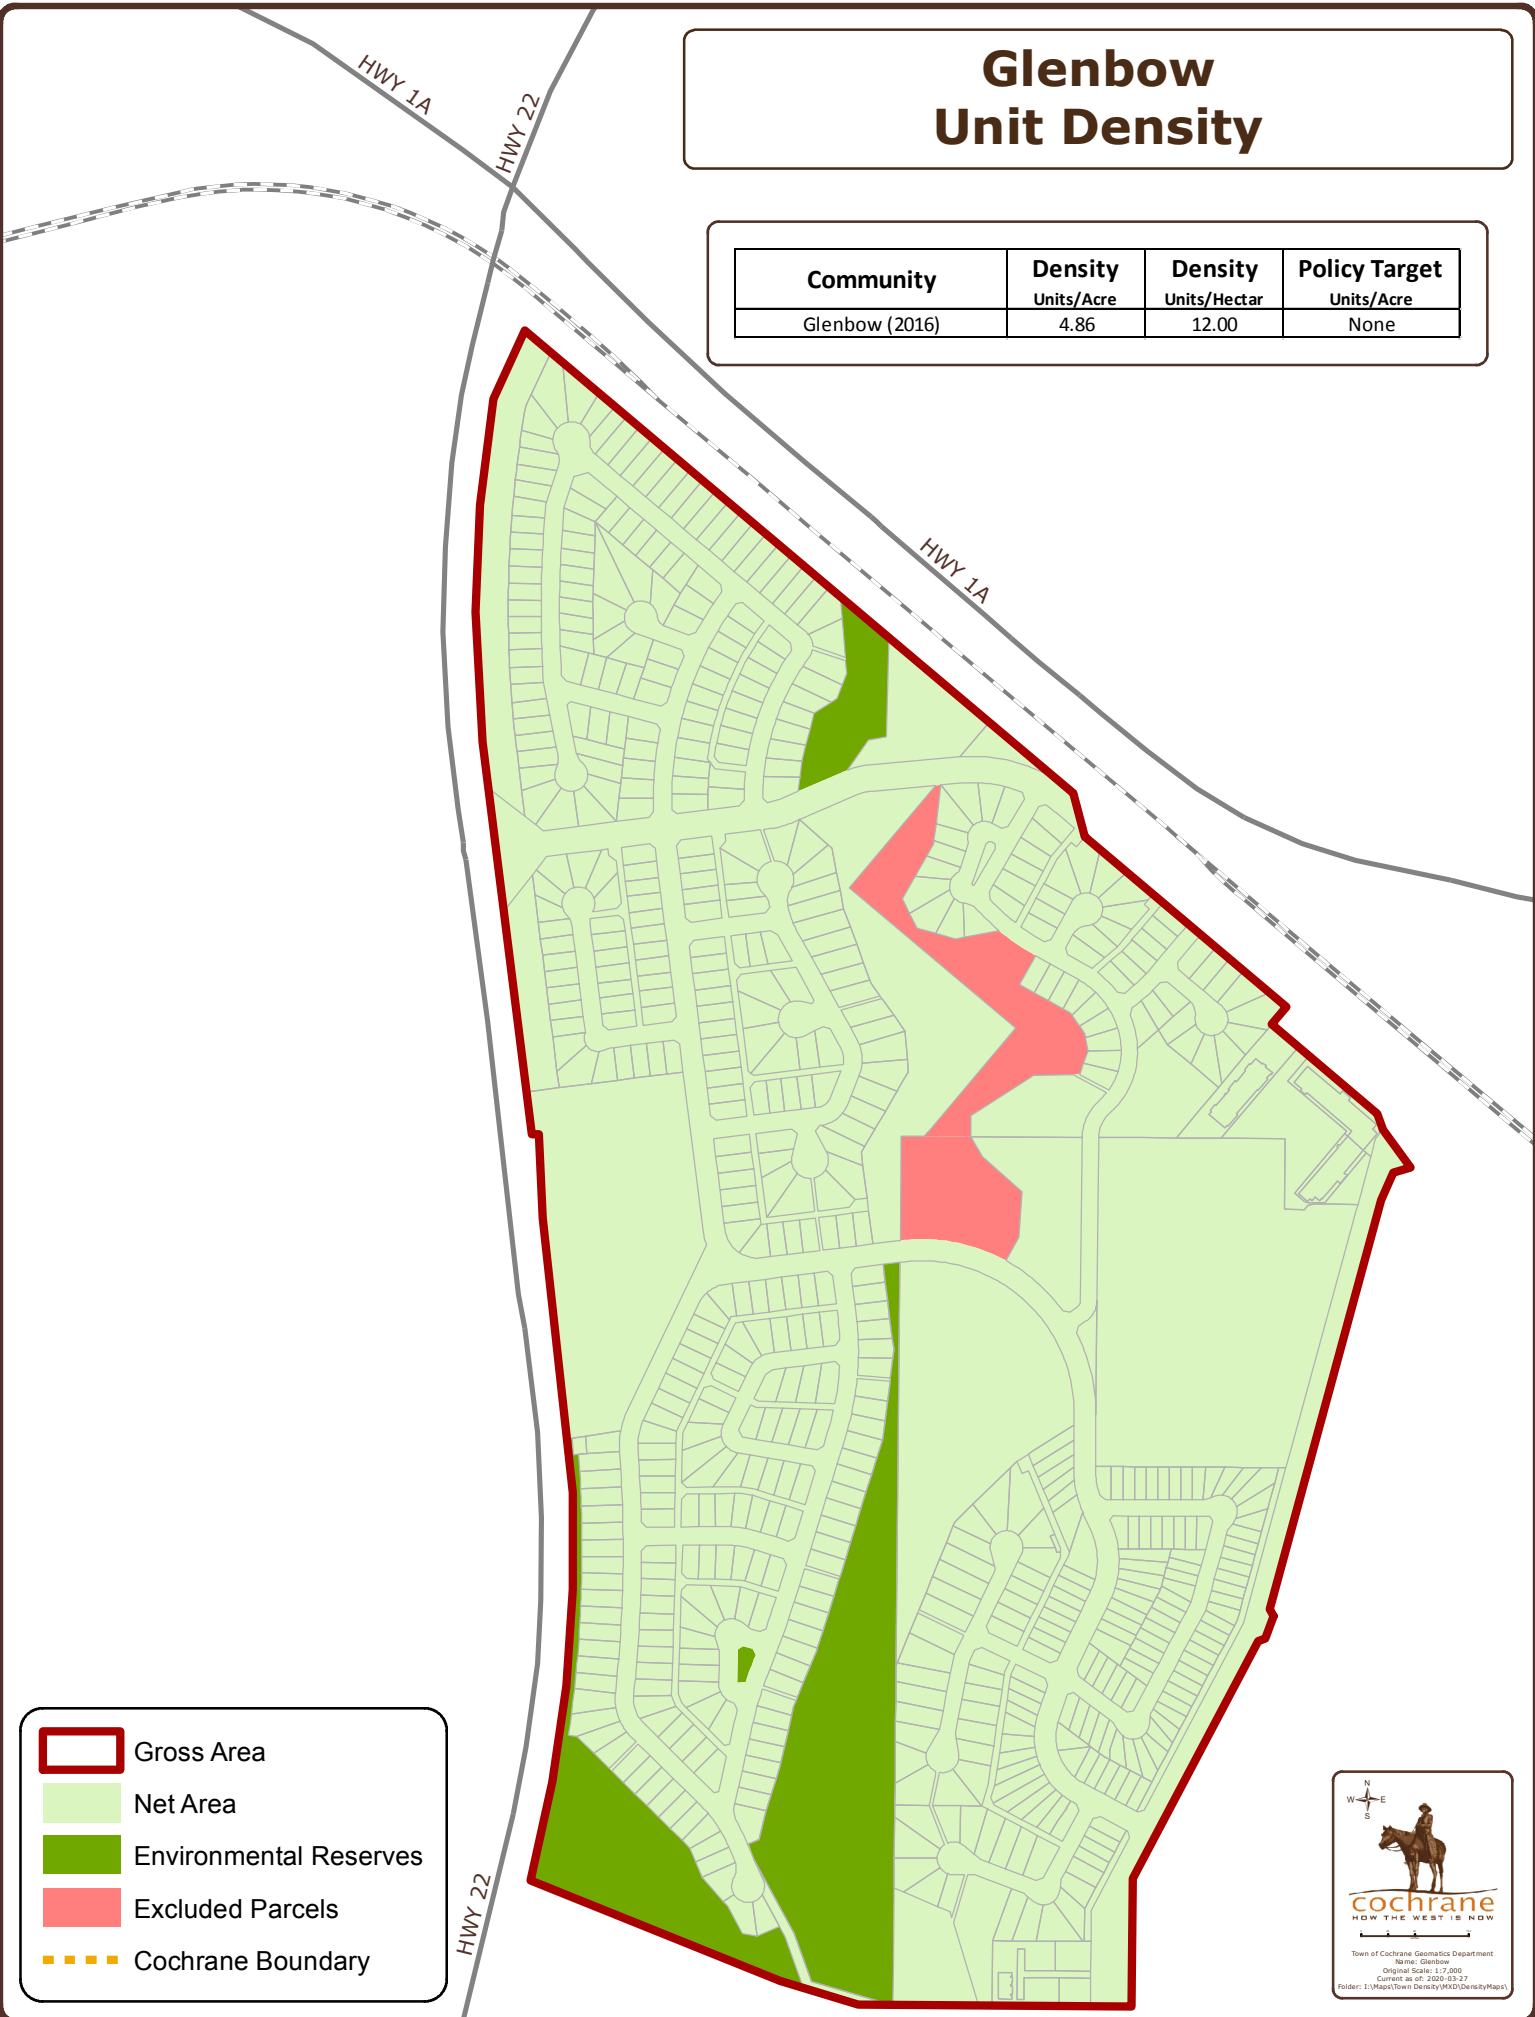

Glenbow Unit Density

Community	Density	Density	Policy Target
	Units/Acre	Units/Hectar	Units/Acre
Glenbow (2016)	4.86	12.00	None

-  Gross Area
-  Net Area
-  Environmental Reserves
-  Excluded Parcels
-  Cochrane Boundary

Town of Cochrane Geomatics Department
 Name: Glenbow
 Original Scale: 1:7,000
 Current as of: 2020-03-27
 Folder: 1:\Maps\Town Density\WDCI\Density\Maps\