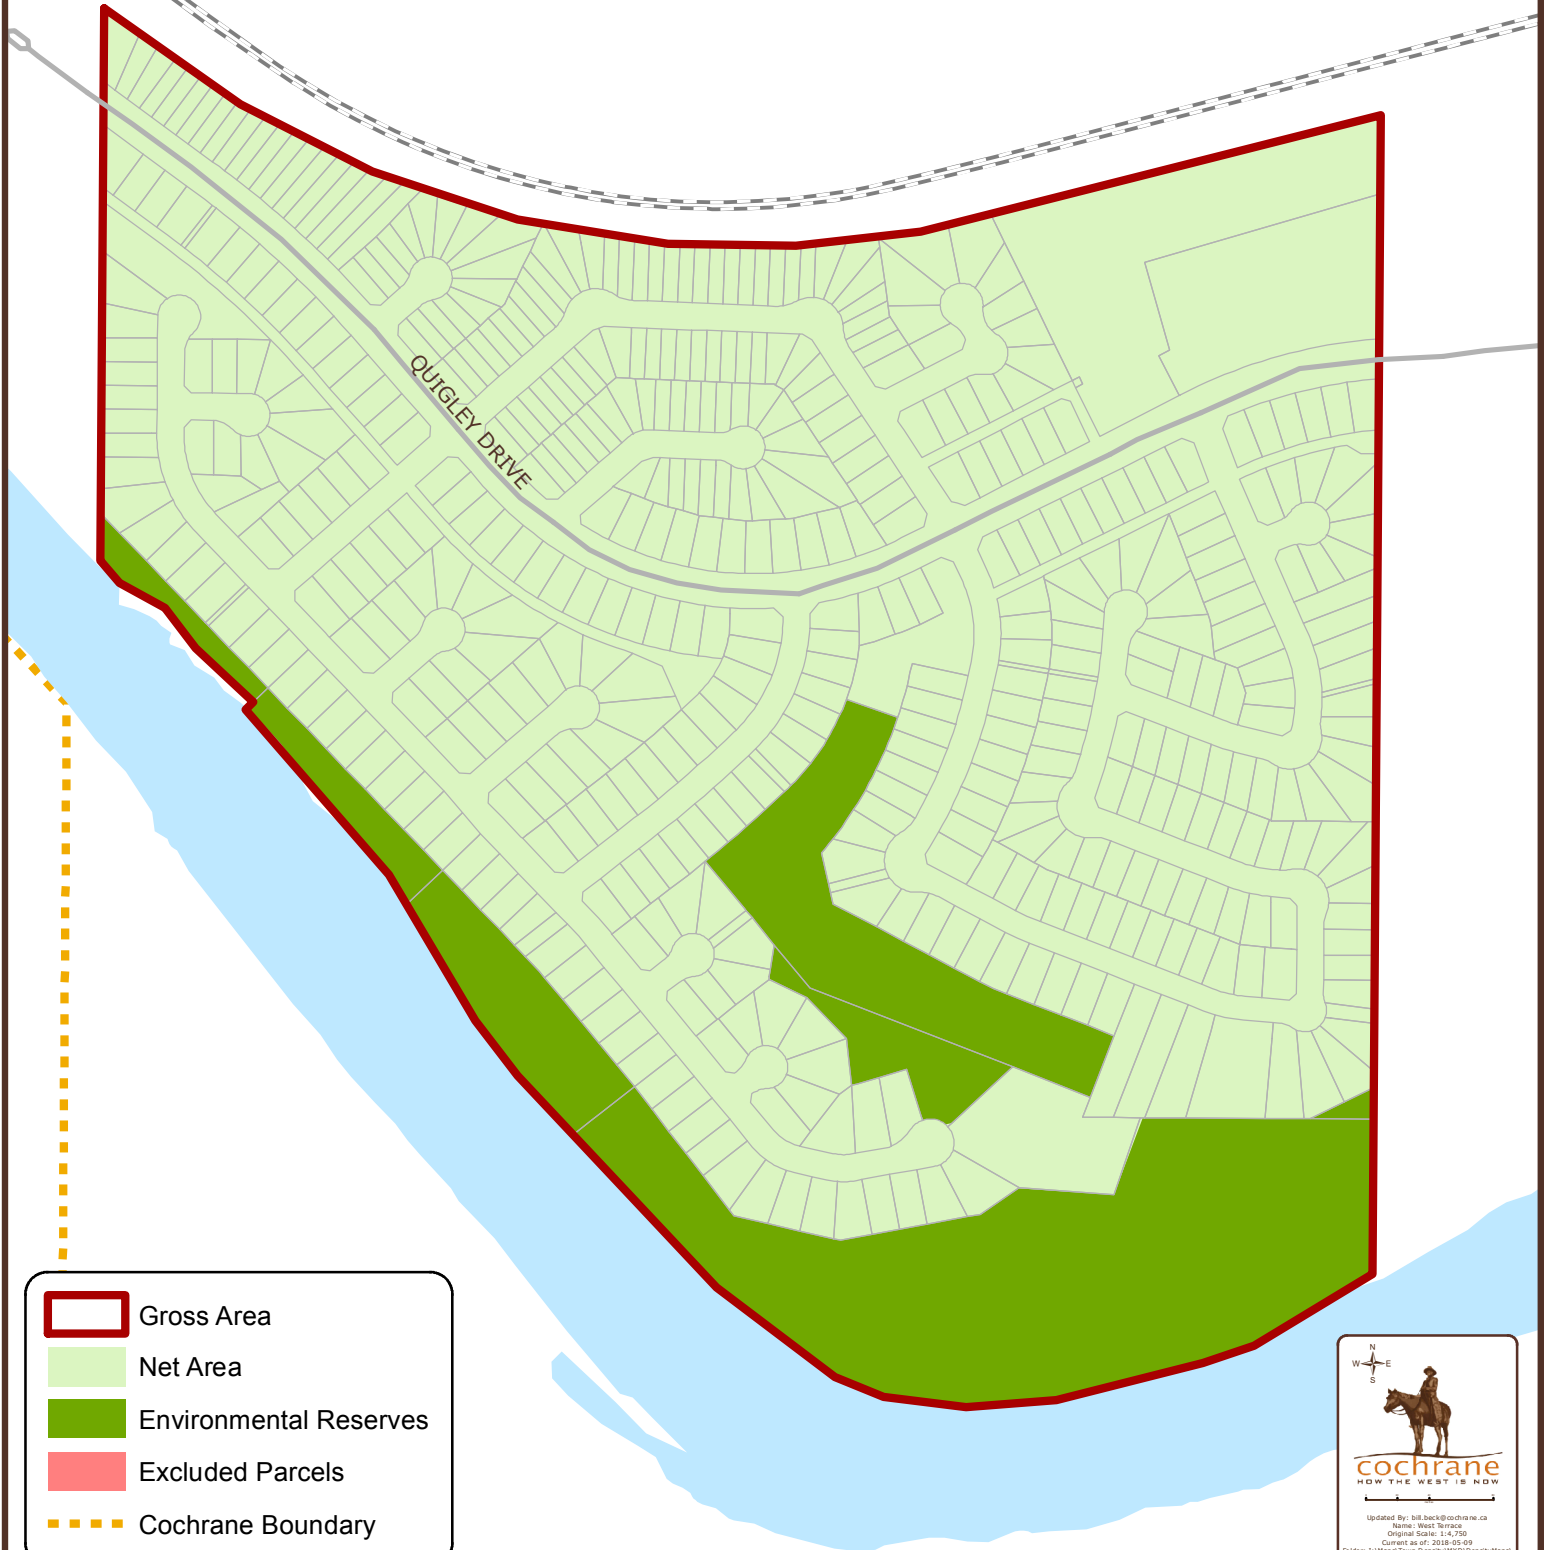

# West Terrace Unit Density

Community	Density Units/Acre	Density Units/Hectar	Policy Target Units/Acre
West Terrace (2016)	5.01	12.38	6

- Gross Area
- Net Area
- Environmental Reserves
- Excluded Parcels
- Cochrane Boundary