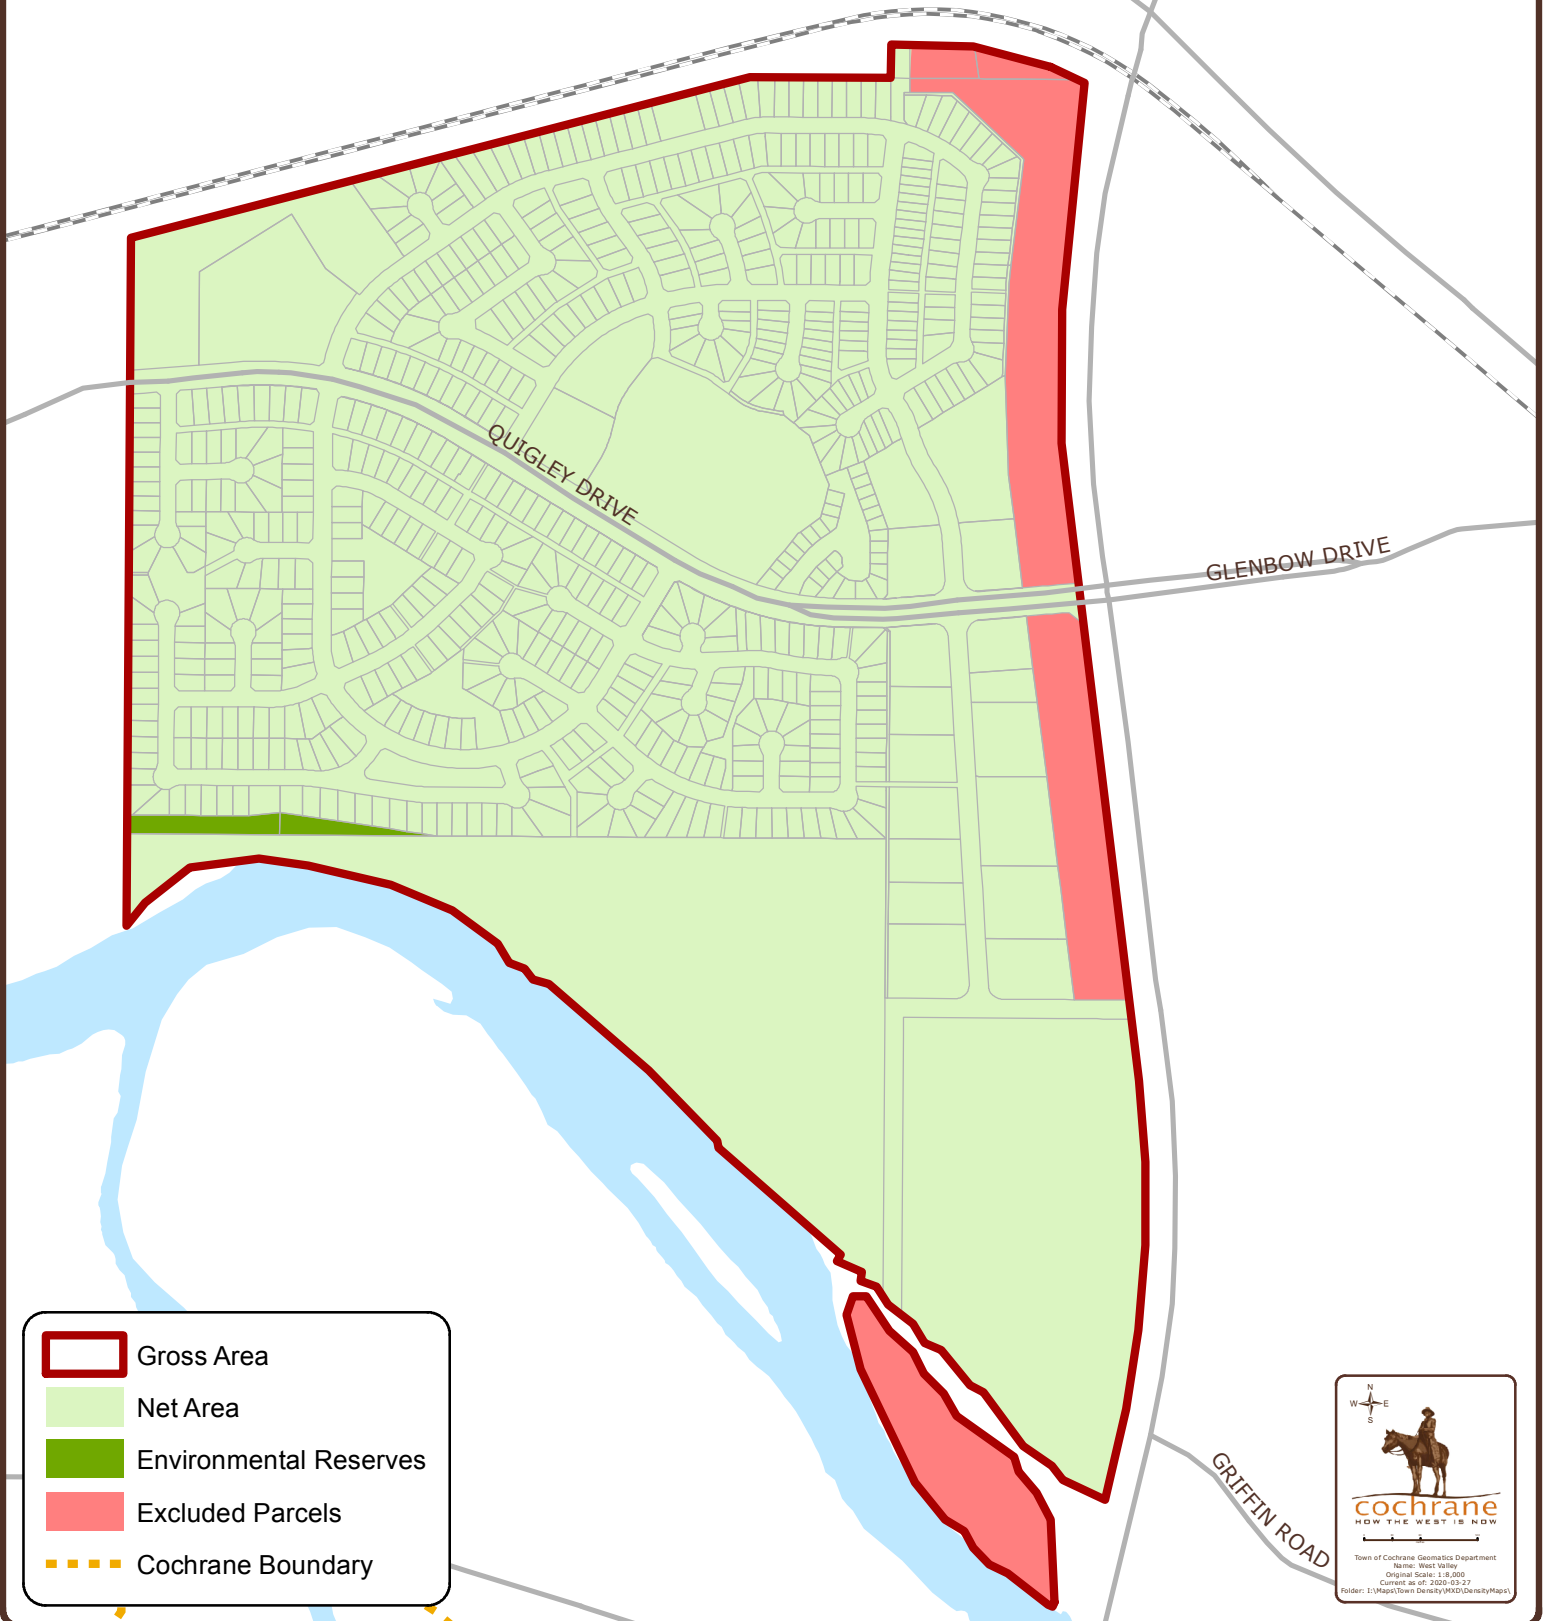

West Valley Unit Density

Community	Density Units/Acre	Density Units/Hectar	Policy Target Units/Acre
West Valley (2016)	3.40	8.40	6

- Gross Area
- Net Area
- Environmental Reserves
- Excluded Parcels
- Cochrane Boundary

cochrane
HOW THE WEST IS NOW

Town of Cochrane Geomatics Department
Name: West Valley
Original Scale: 1:18,000
Current as of: 2020-03-27
Folder: 1:\Maps\Town Density\WVD\Density\Map1