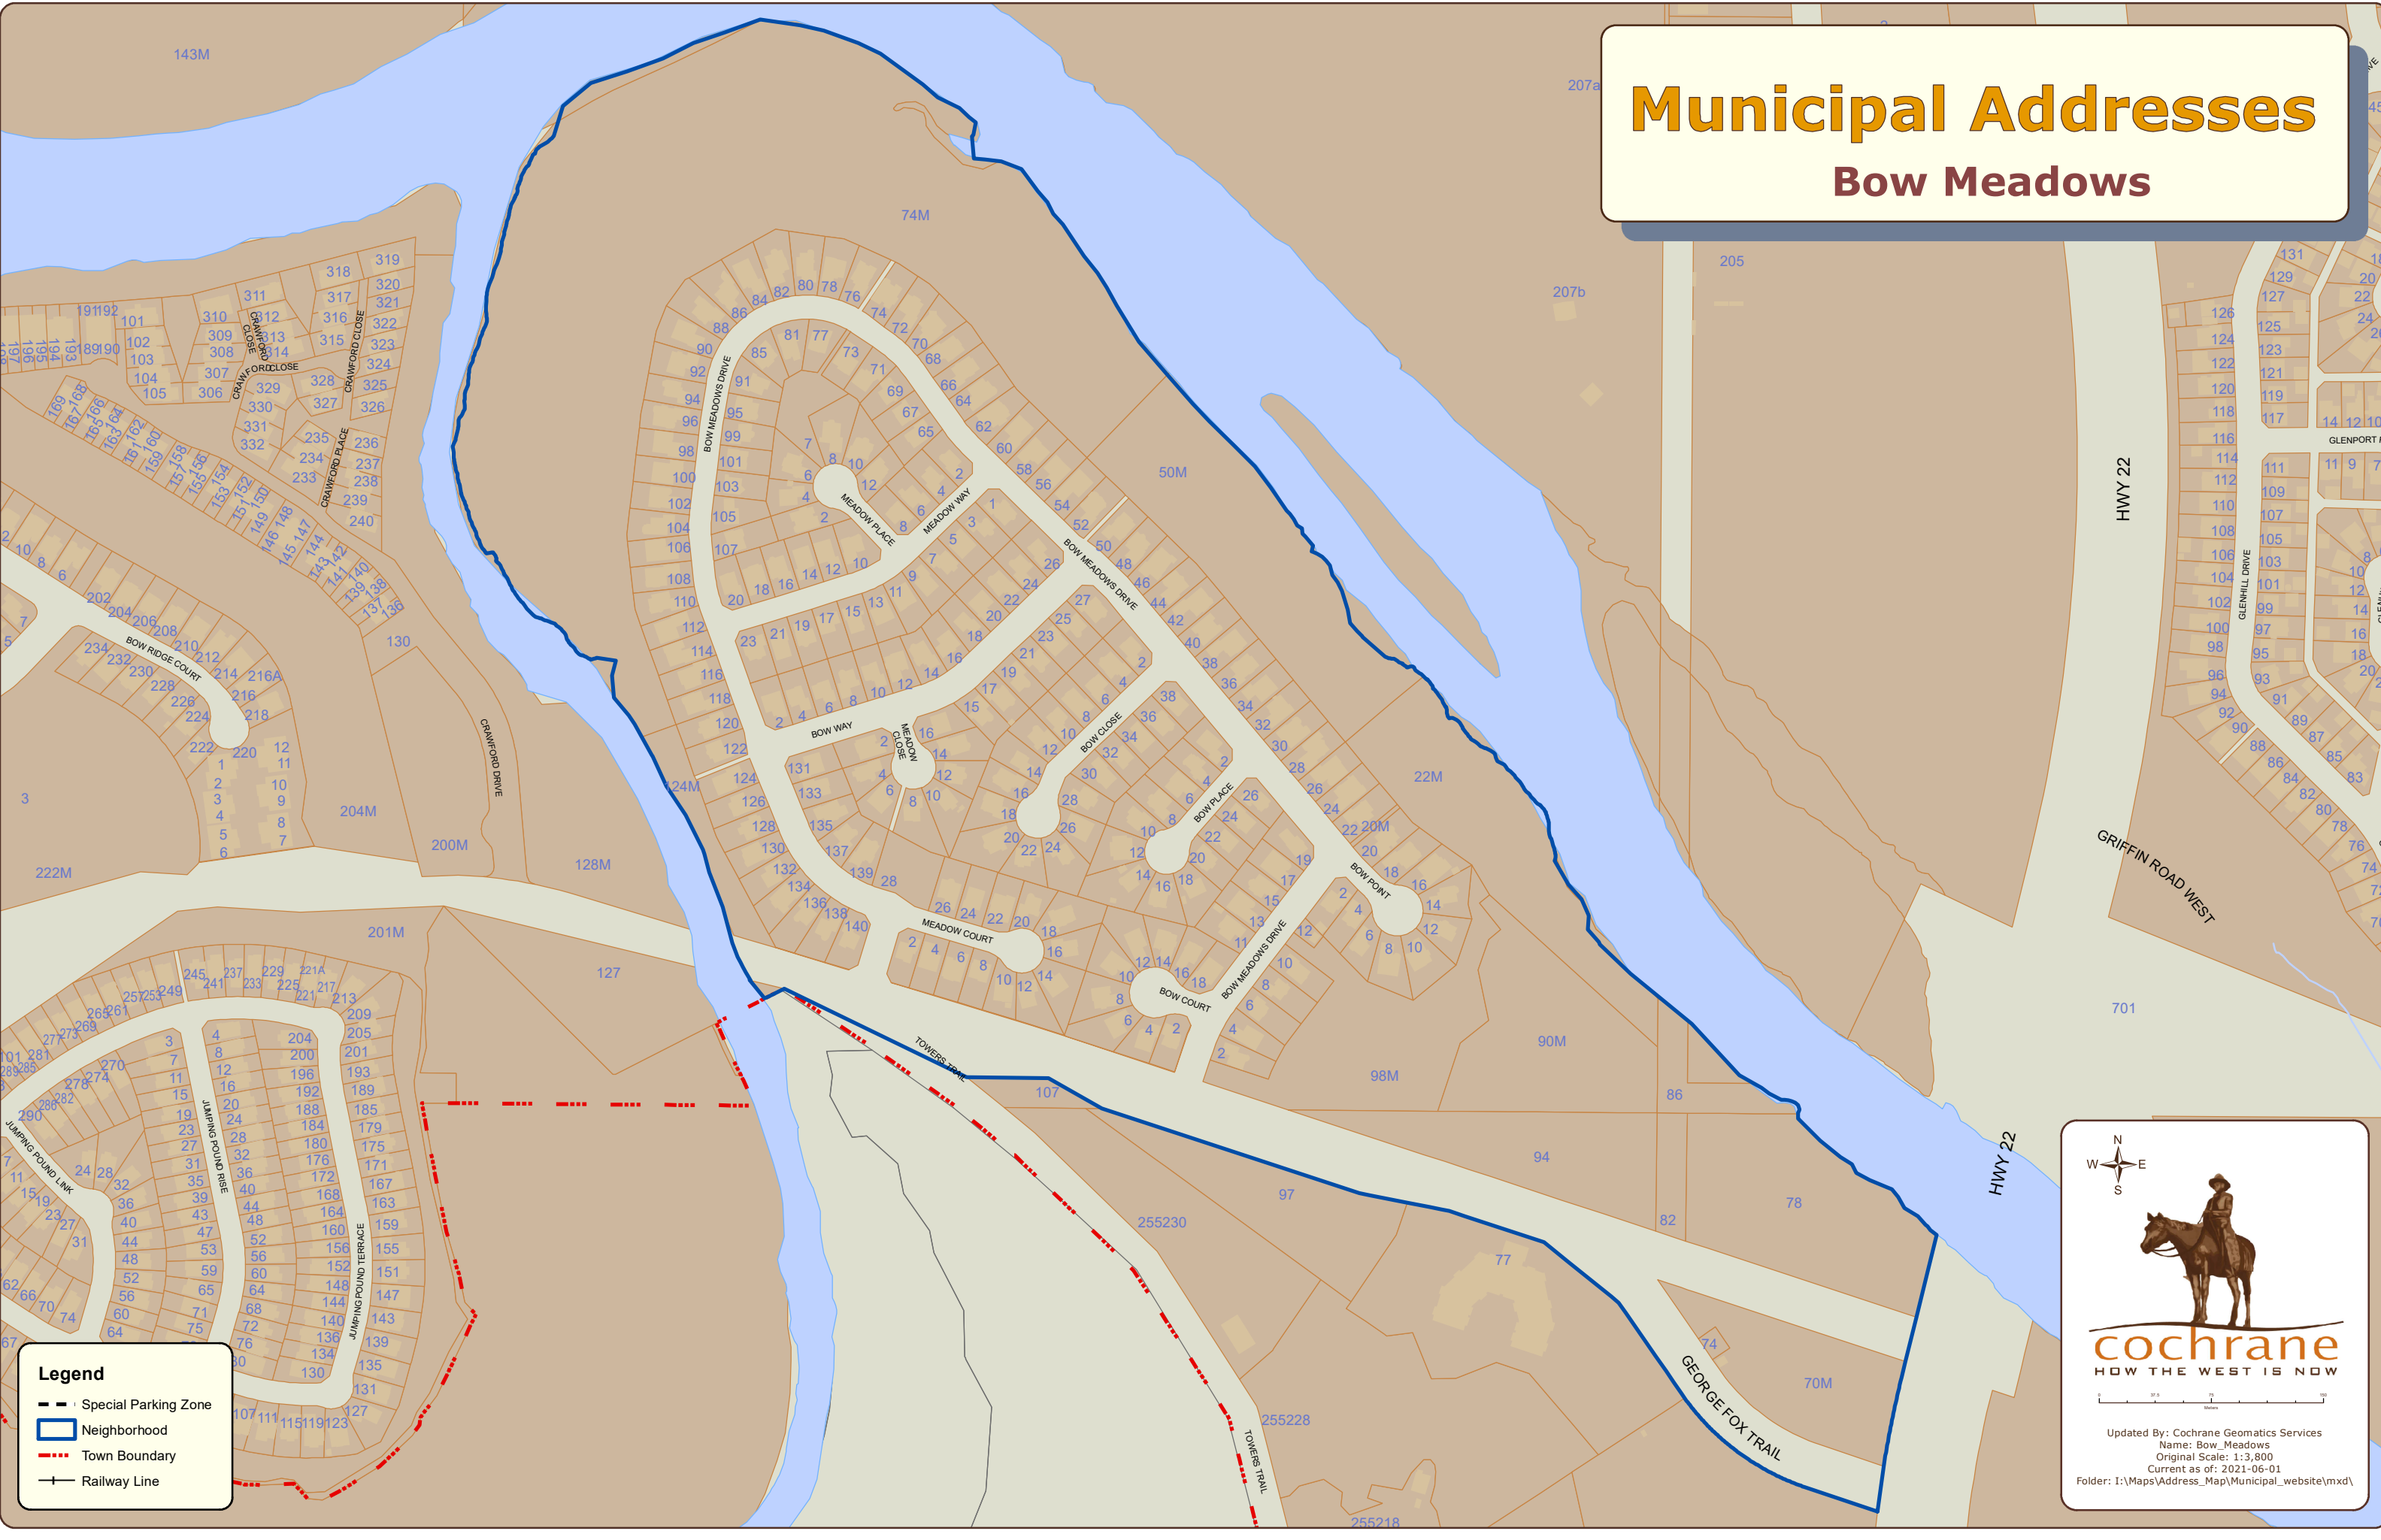

Municipal Addresses

Bow Meadows

Legend

- Special Parking Zone
- Neighborhood
- Town Boundary
- Railway Line

cochrane
HOW THE WEST IS NOW

Updated By: Cochrane Geomatics Services
 Name: Bow_Meadows
 Original Scale: 1:3,800
 Current as of: 2021-06-01
 Folder: I:\Maps\Address_Map\Municipal_website\mxd\