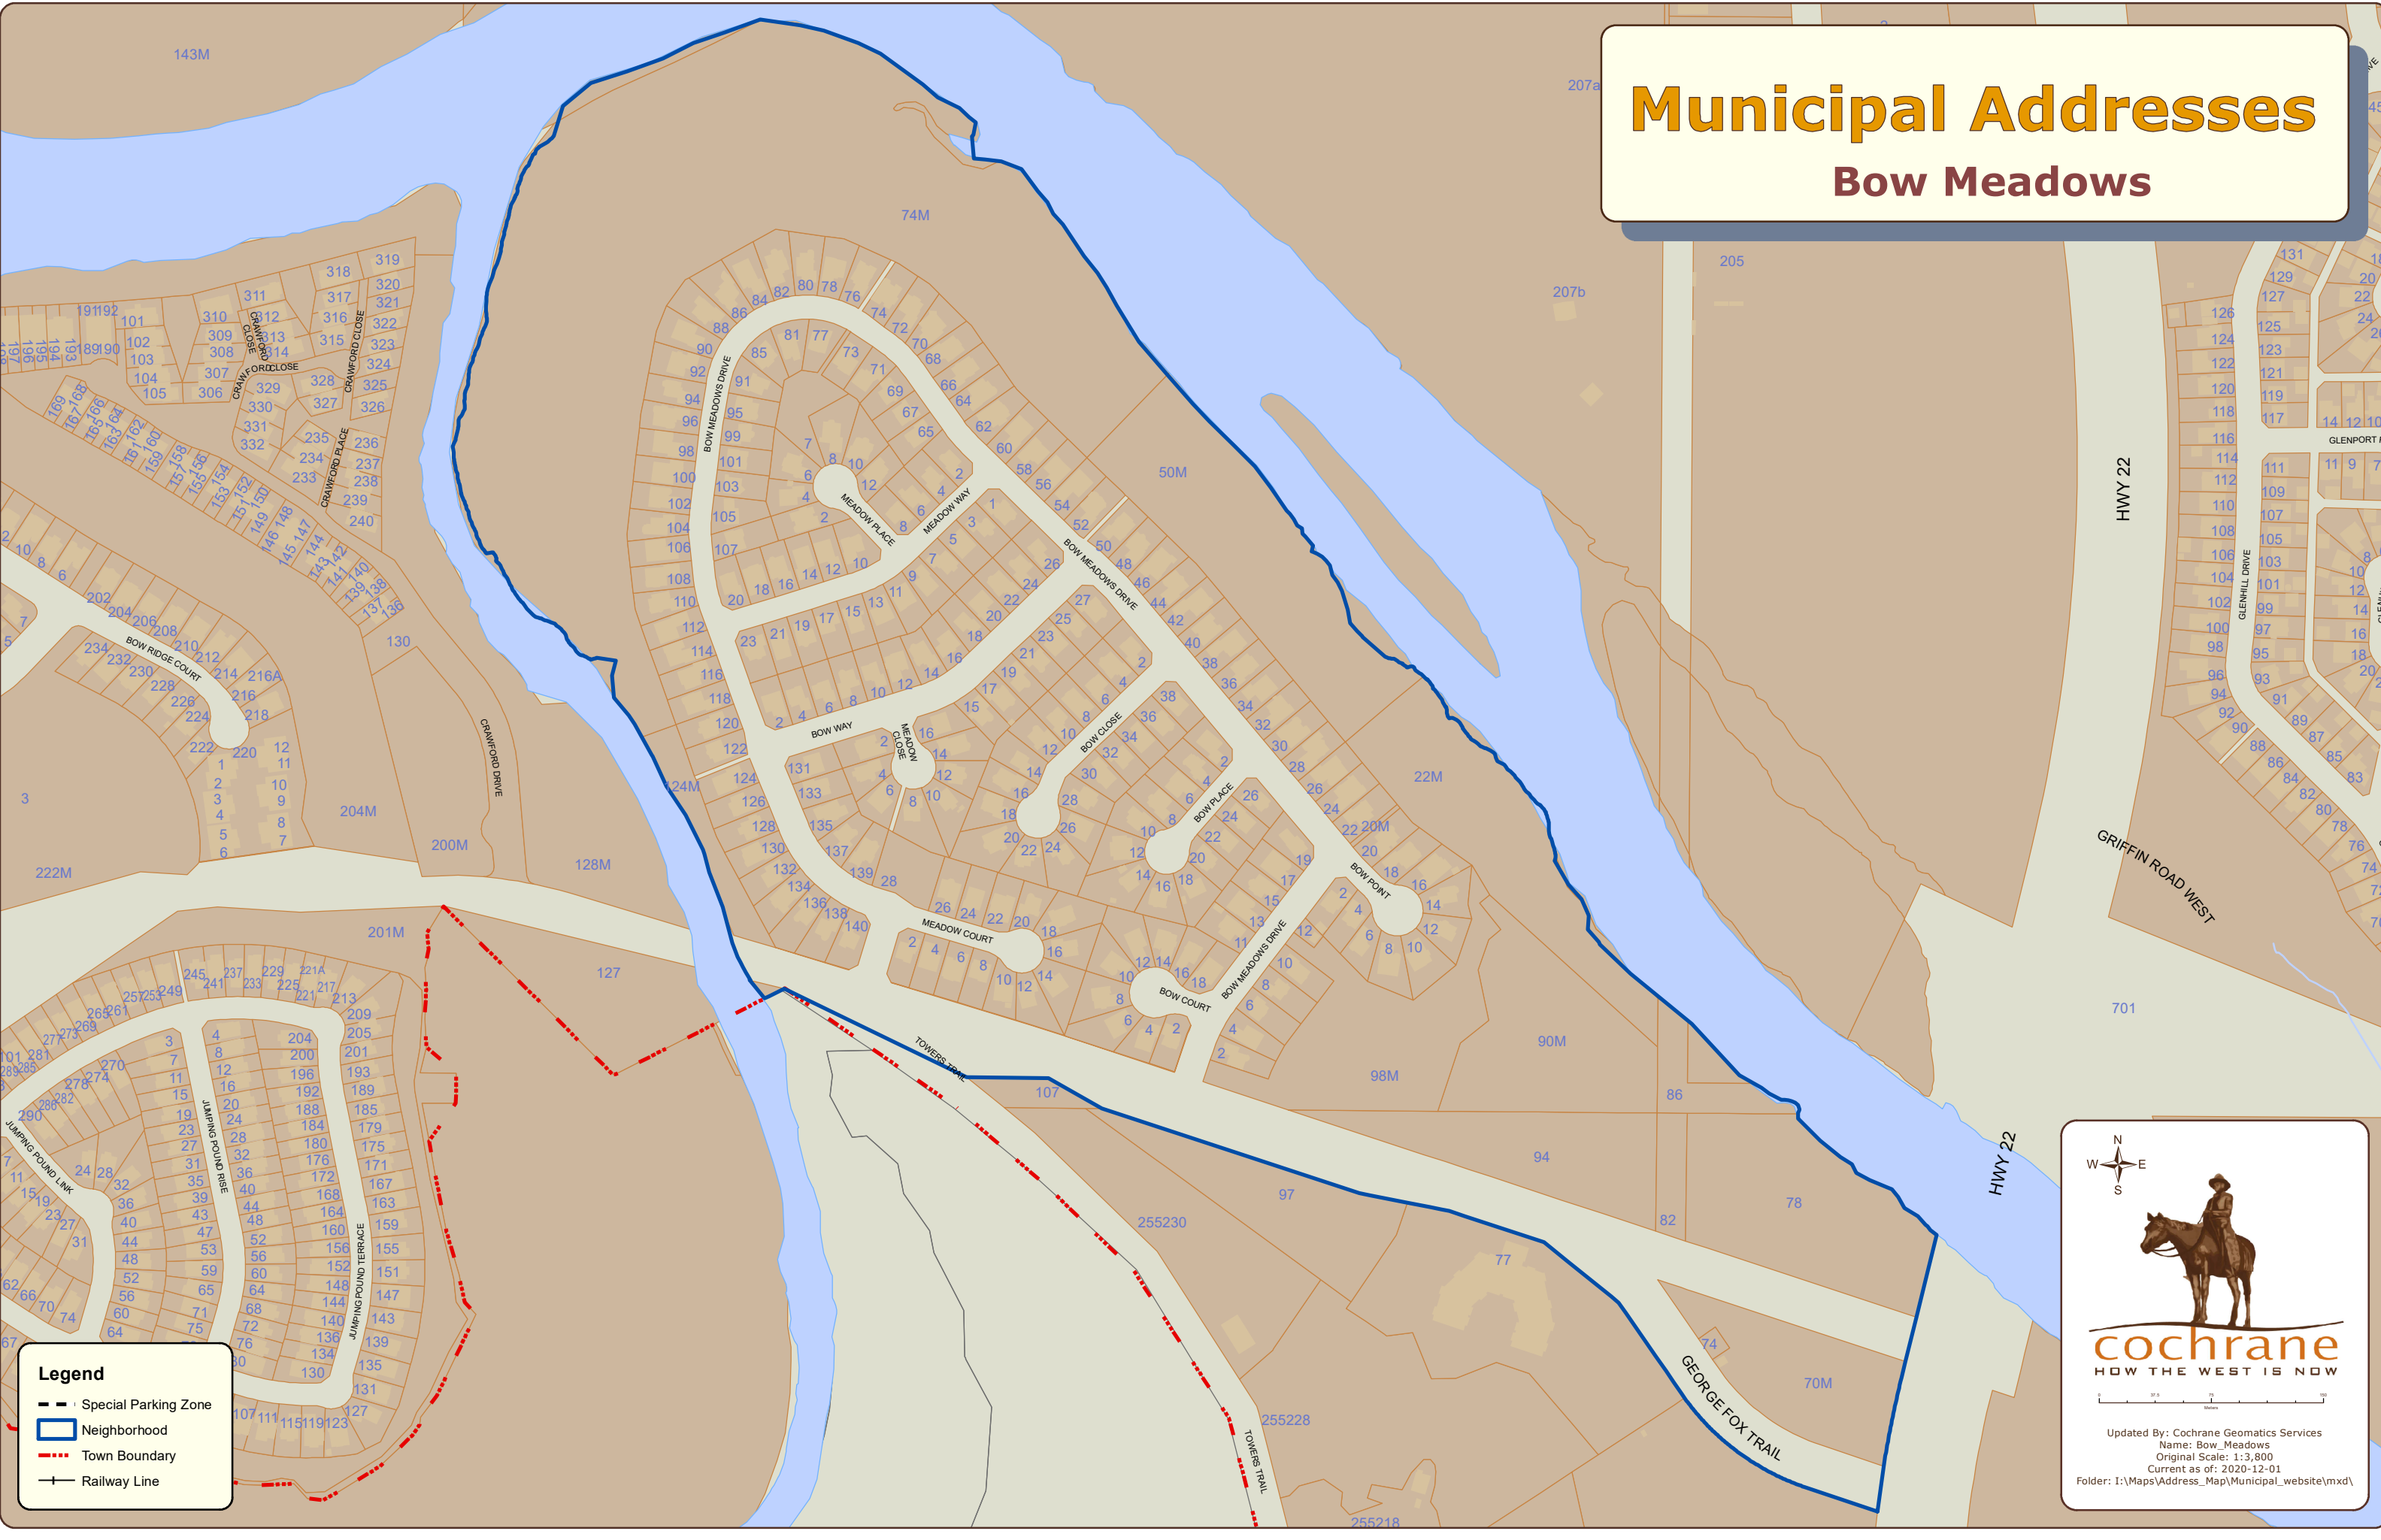

Municipal Addresses

Bow Meadows

Legend

- Special Parking Zone
- Neighborhood
- Town Boundary
- Railway Line

cochrane
HOW THE WEST IS NOW

Updated By: Cochrane Geomatics Services
Name: Bow_Meadows
Original Scale: 1:3,800
Current as of: 2020-12-01
Folder: I:\Maps\Address_Map\Municipal_website\mxd\