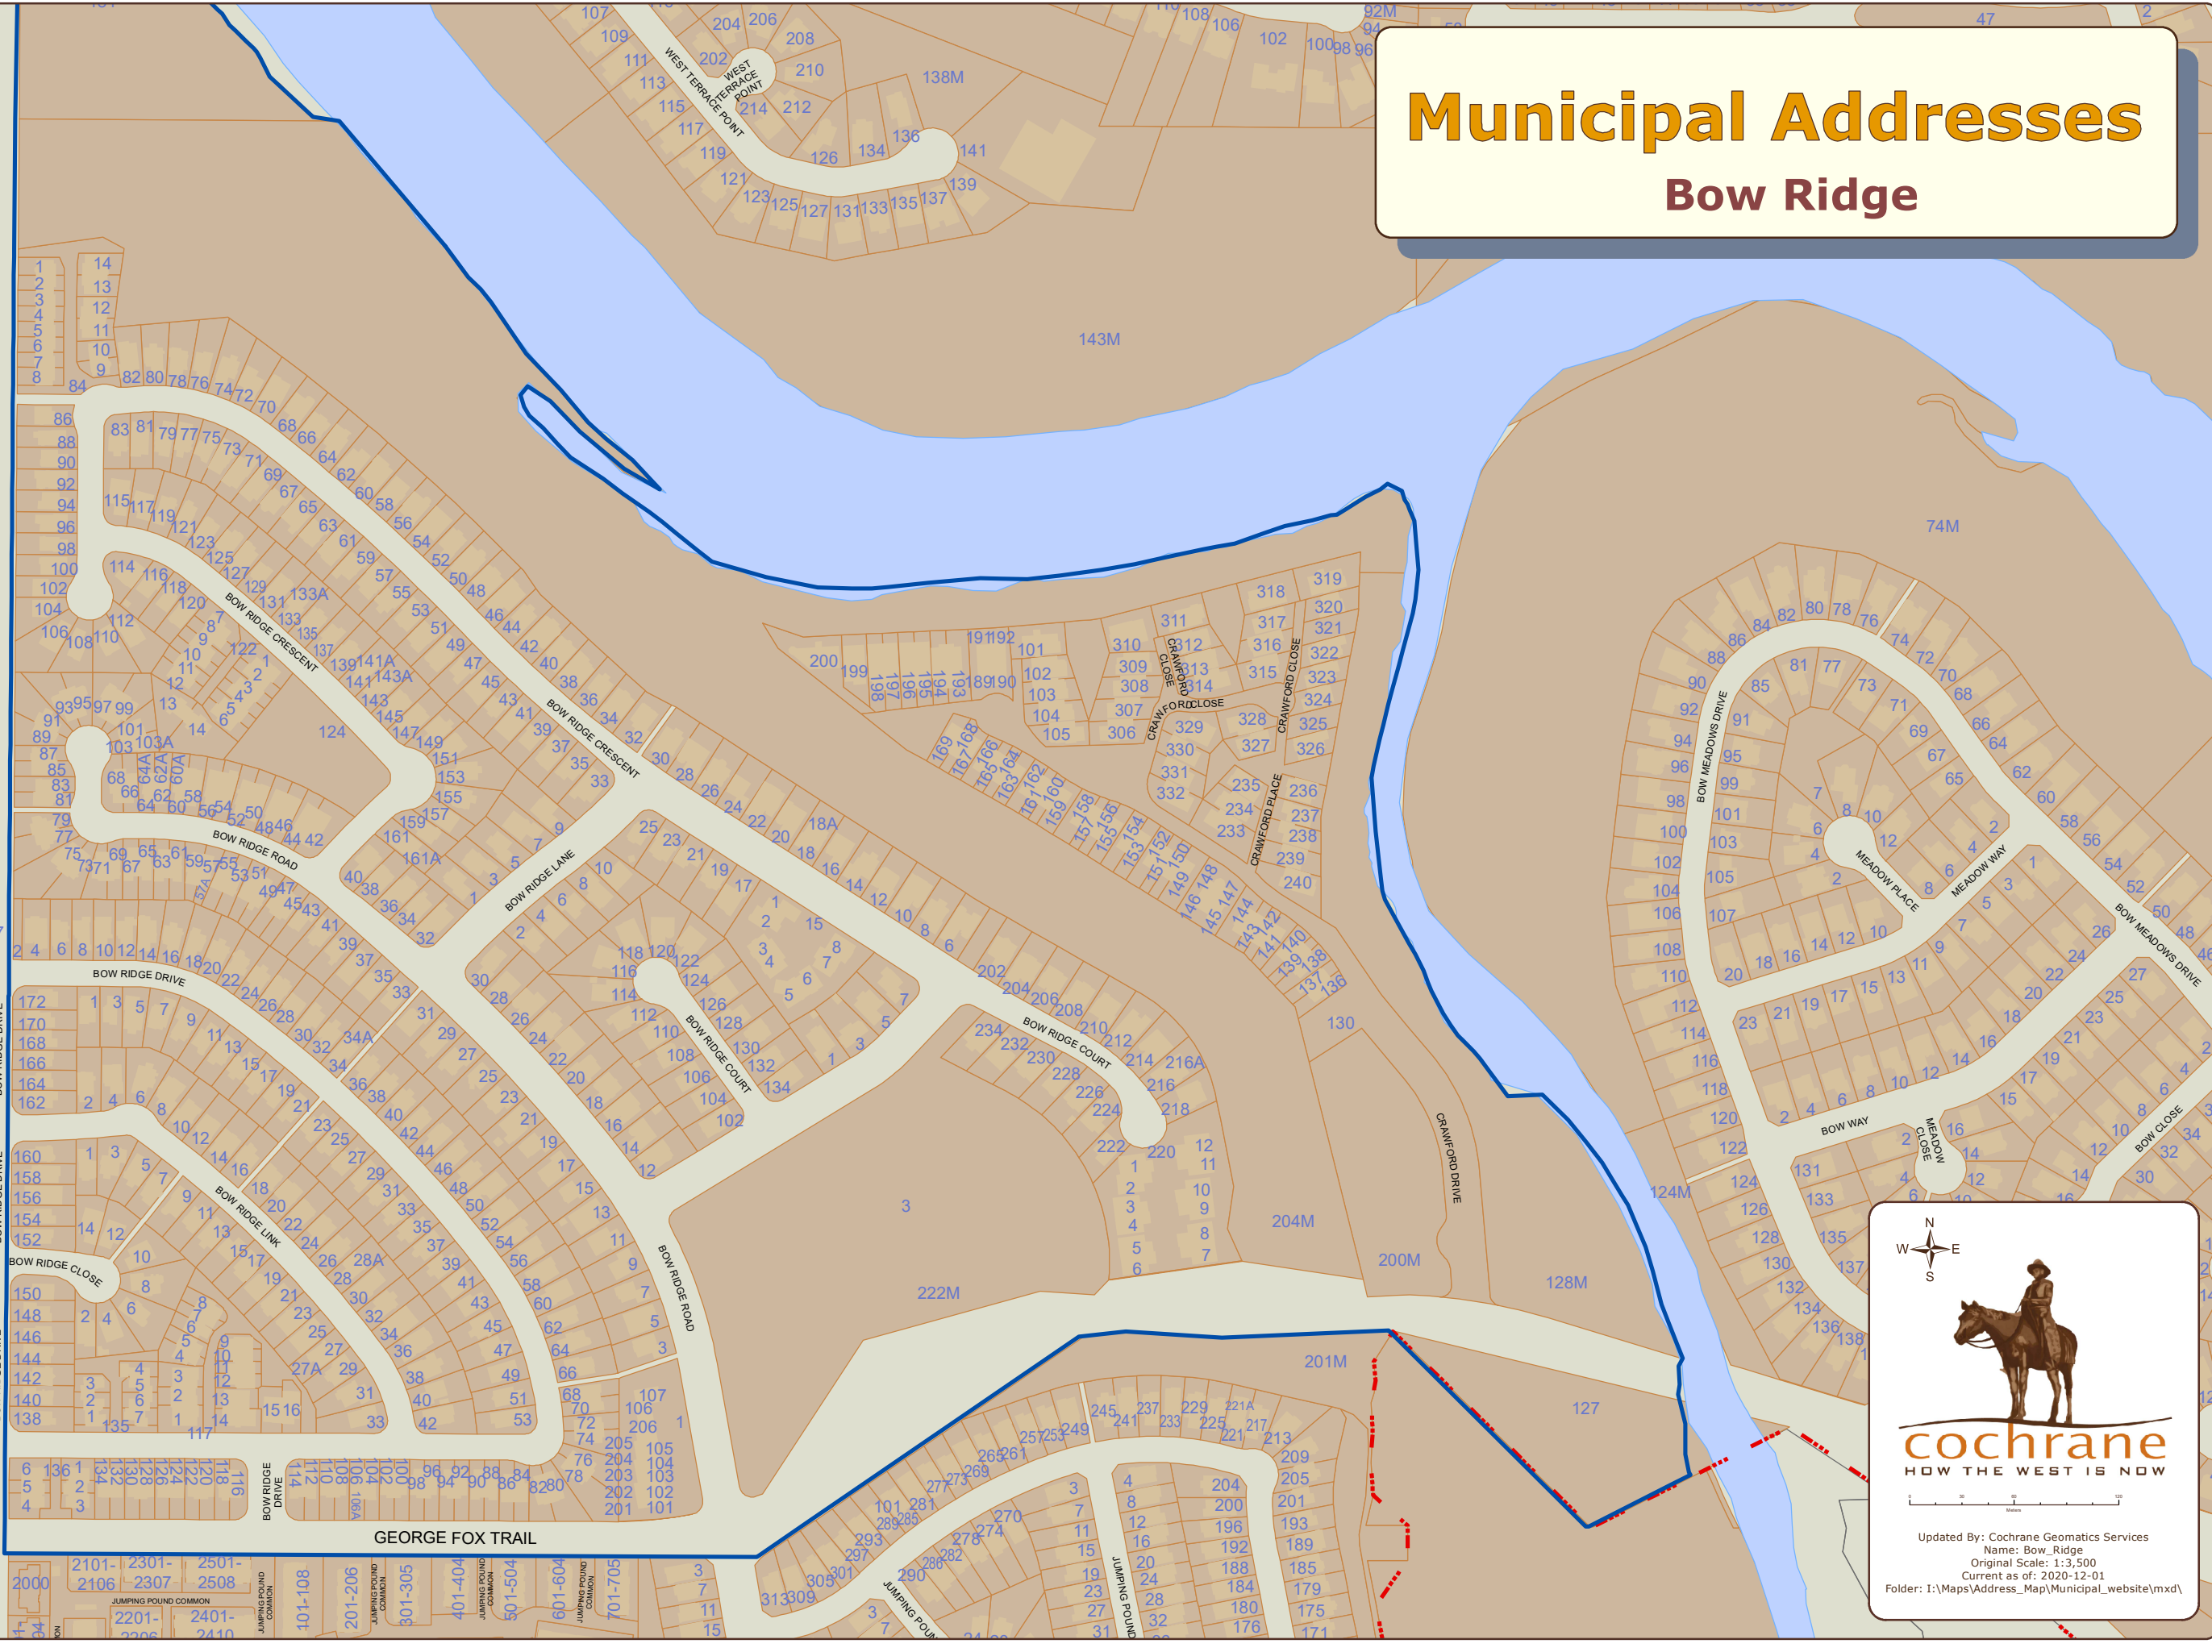

Municipal Addresses

Bow Ridge

Legend

- Special Parking Zone
- Neighborhood
- Town Boundary
- Railway Line

North arrow (N, S, E, W)

cochrane
HOW THE WEST IS NOW

Updated By: Cochrane Geomatics Services
Name: Bow_Ridge
Original Scale: 1:3,500
Current as of: 2020-12-01
Folder: I:\Maps\Address_Map\Municipal_website\mxd\