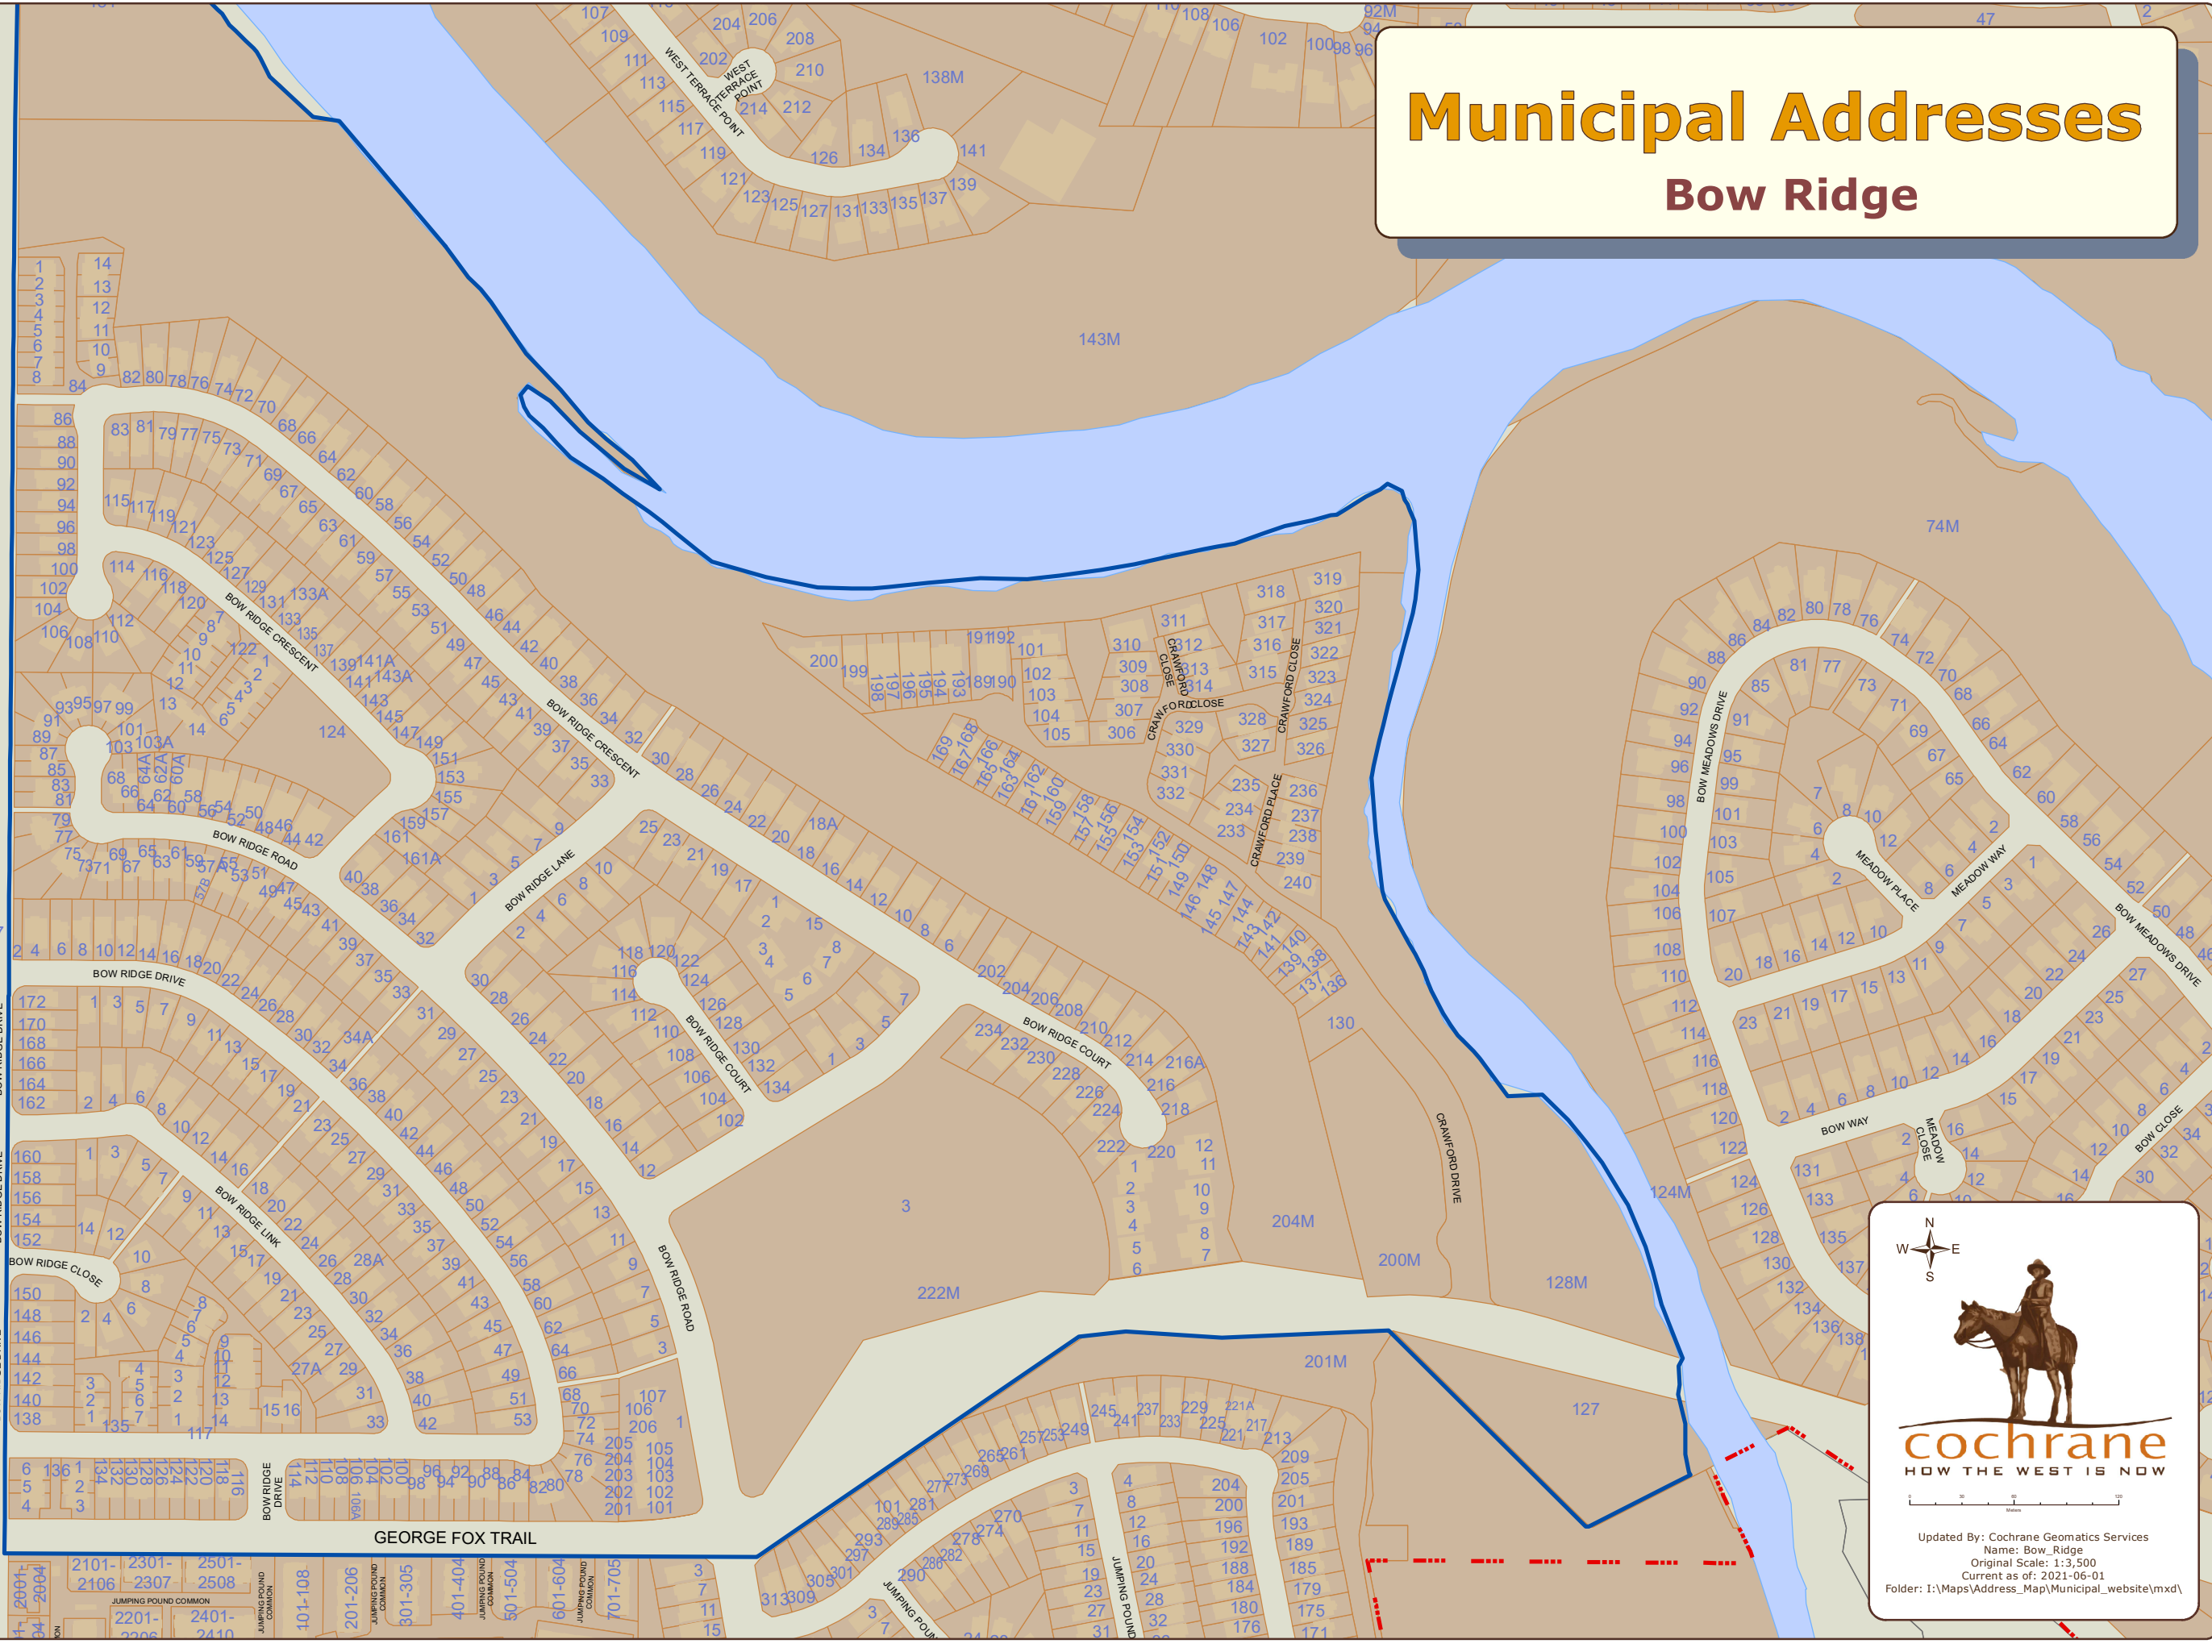

# Municipal Addresses

## Bow Ridge

**Legend**

- Special Parking Zone
- Neighborhood
- Town Boundary
- Railway Line

cochrane  
HOW THE WEST IS NOW

Updated By: Cochrane Geomatics Services  
Name: Bow\_Ridge  
Original Scale: 1:3,500  
Current as of: 2021-06-01  
Folder: I:\Maps\Address\_Map\Municipal\_website\mxd\