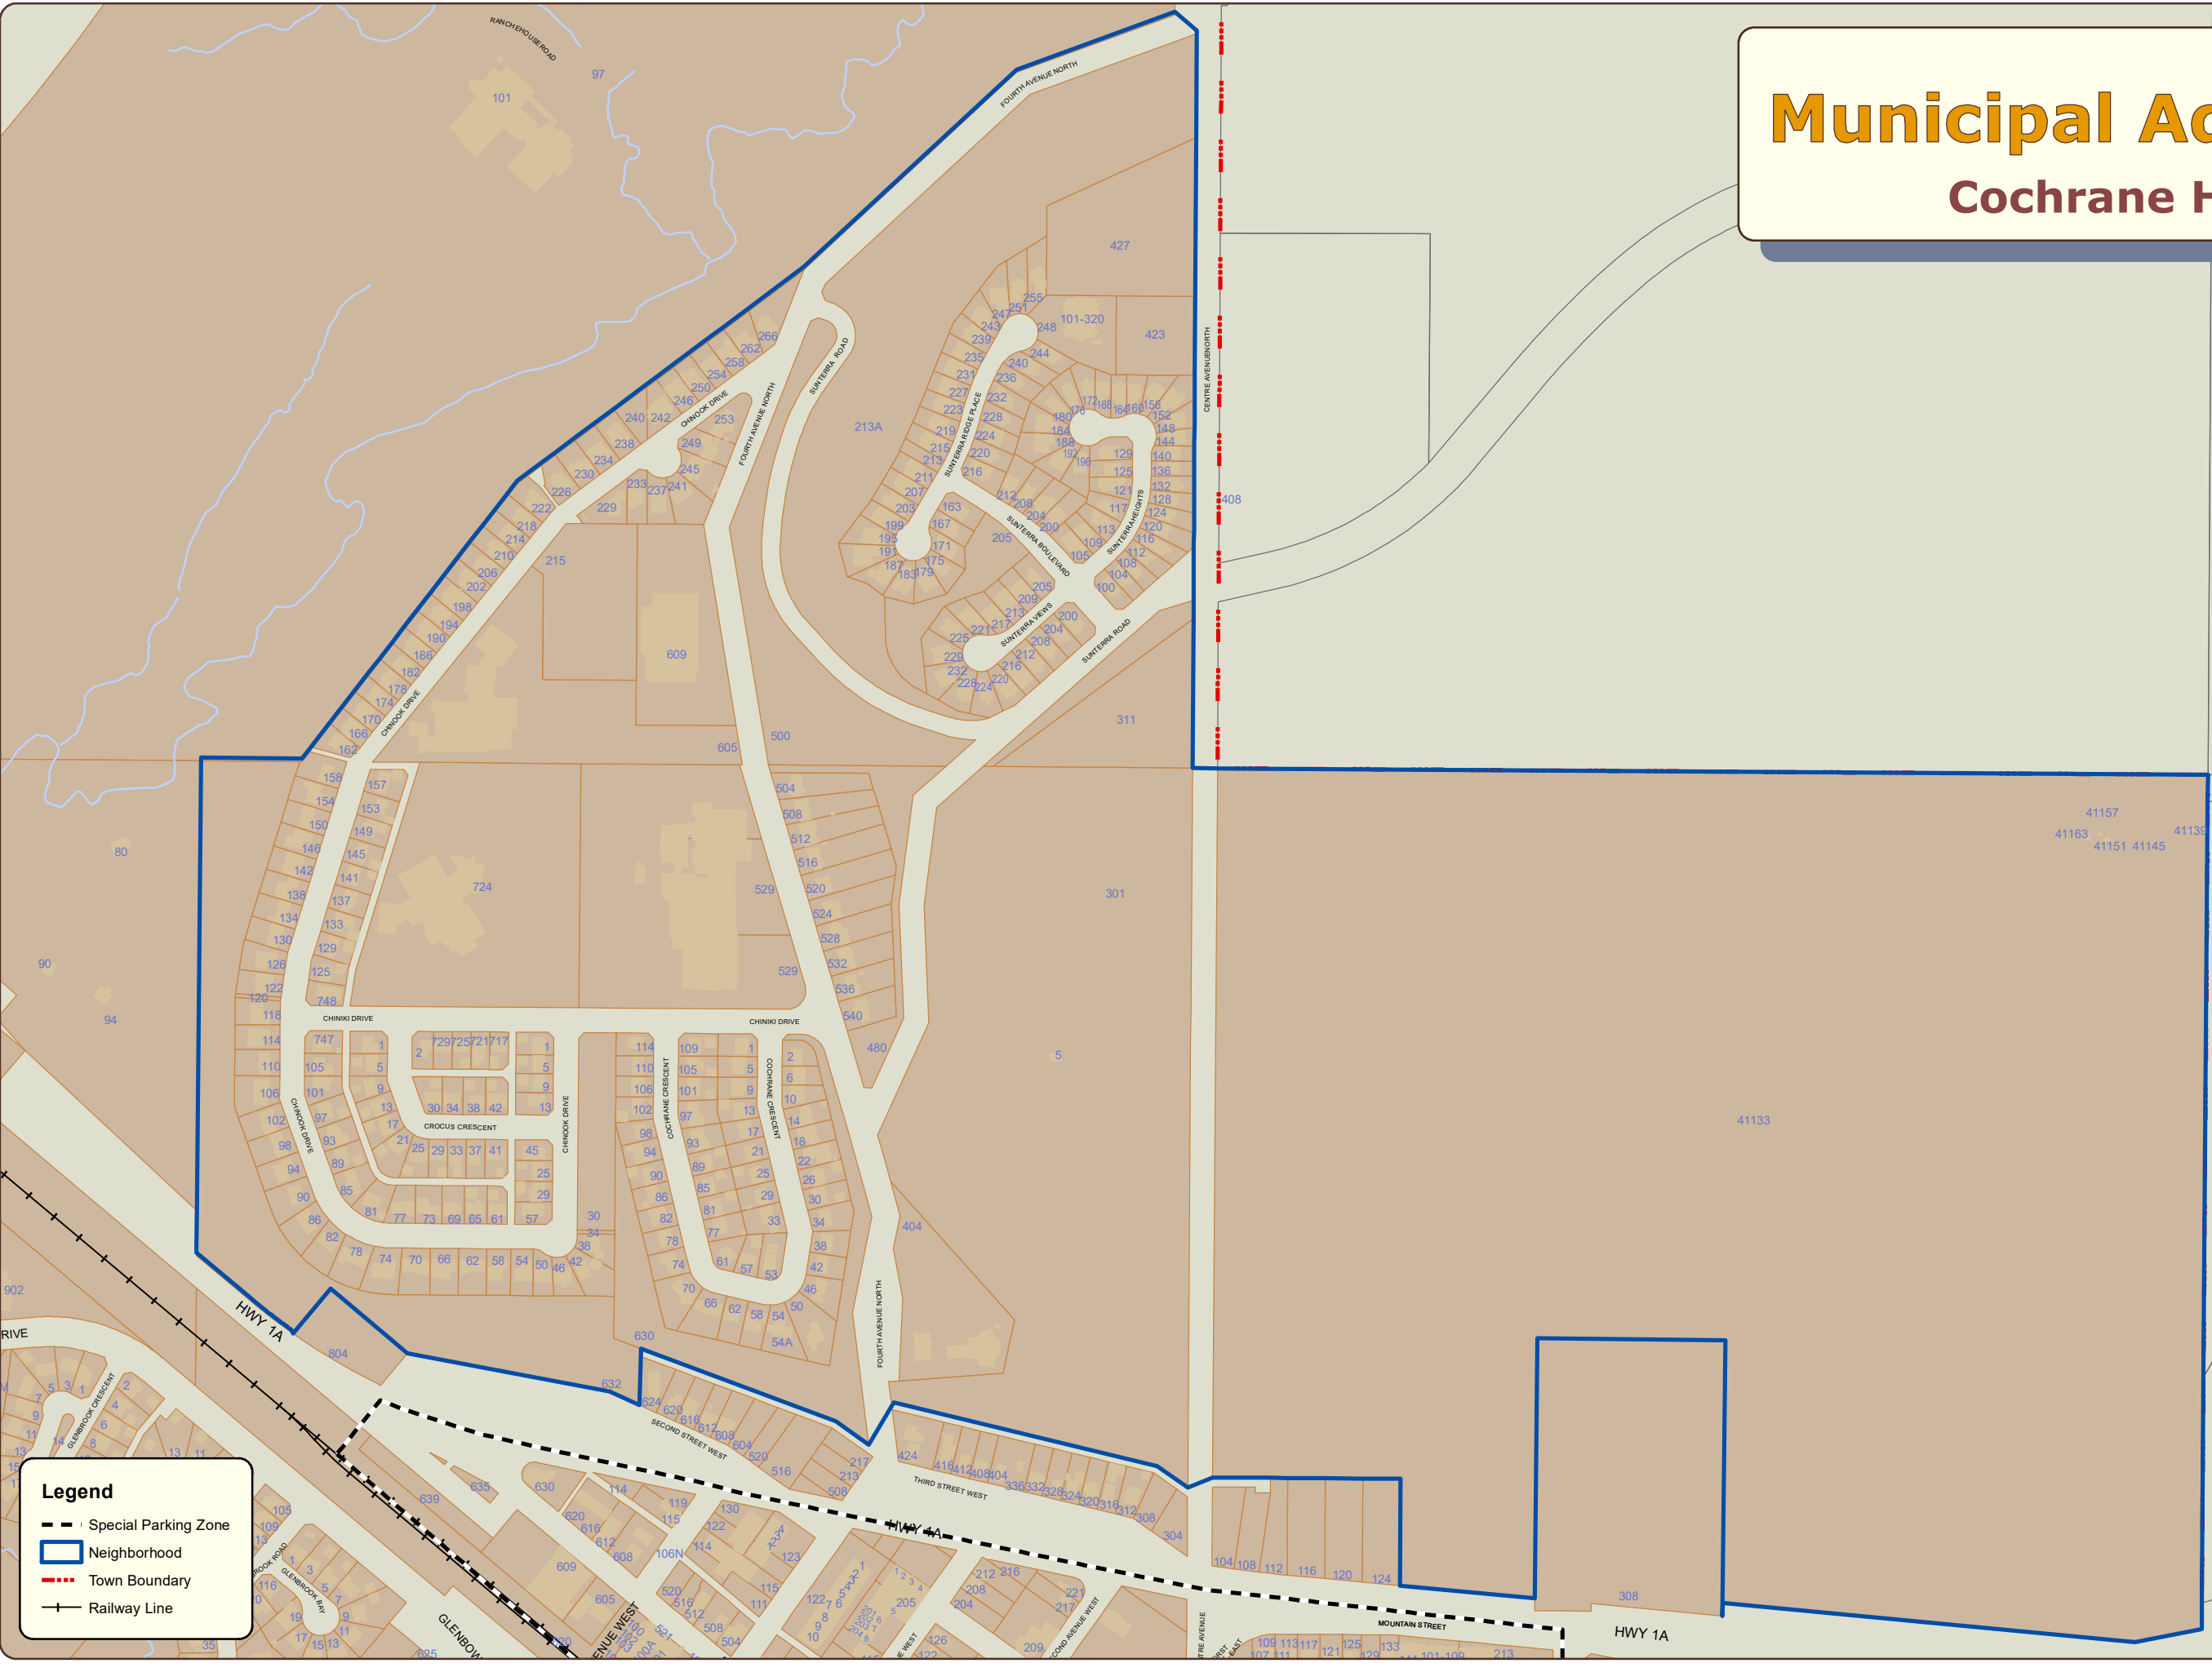

# Municipal Addresses

## Cochrane Heights

**Legend**

- Special Parking Zone
- ▭ Neighborhood
- - - Town Boundary
- + Railway Line

**cochrane**  
HOW THE WEST IS NOW

Updated By: Cochrane Geomatics Services  
Name: Cochrane\_Heights  
Original Scale: 1:5,000  
Current as of: 2021-06-01  
Folder: I:\Maps\Address\_Map\Municipal\_website\mxd\