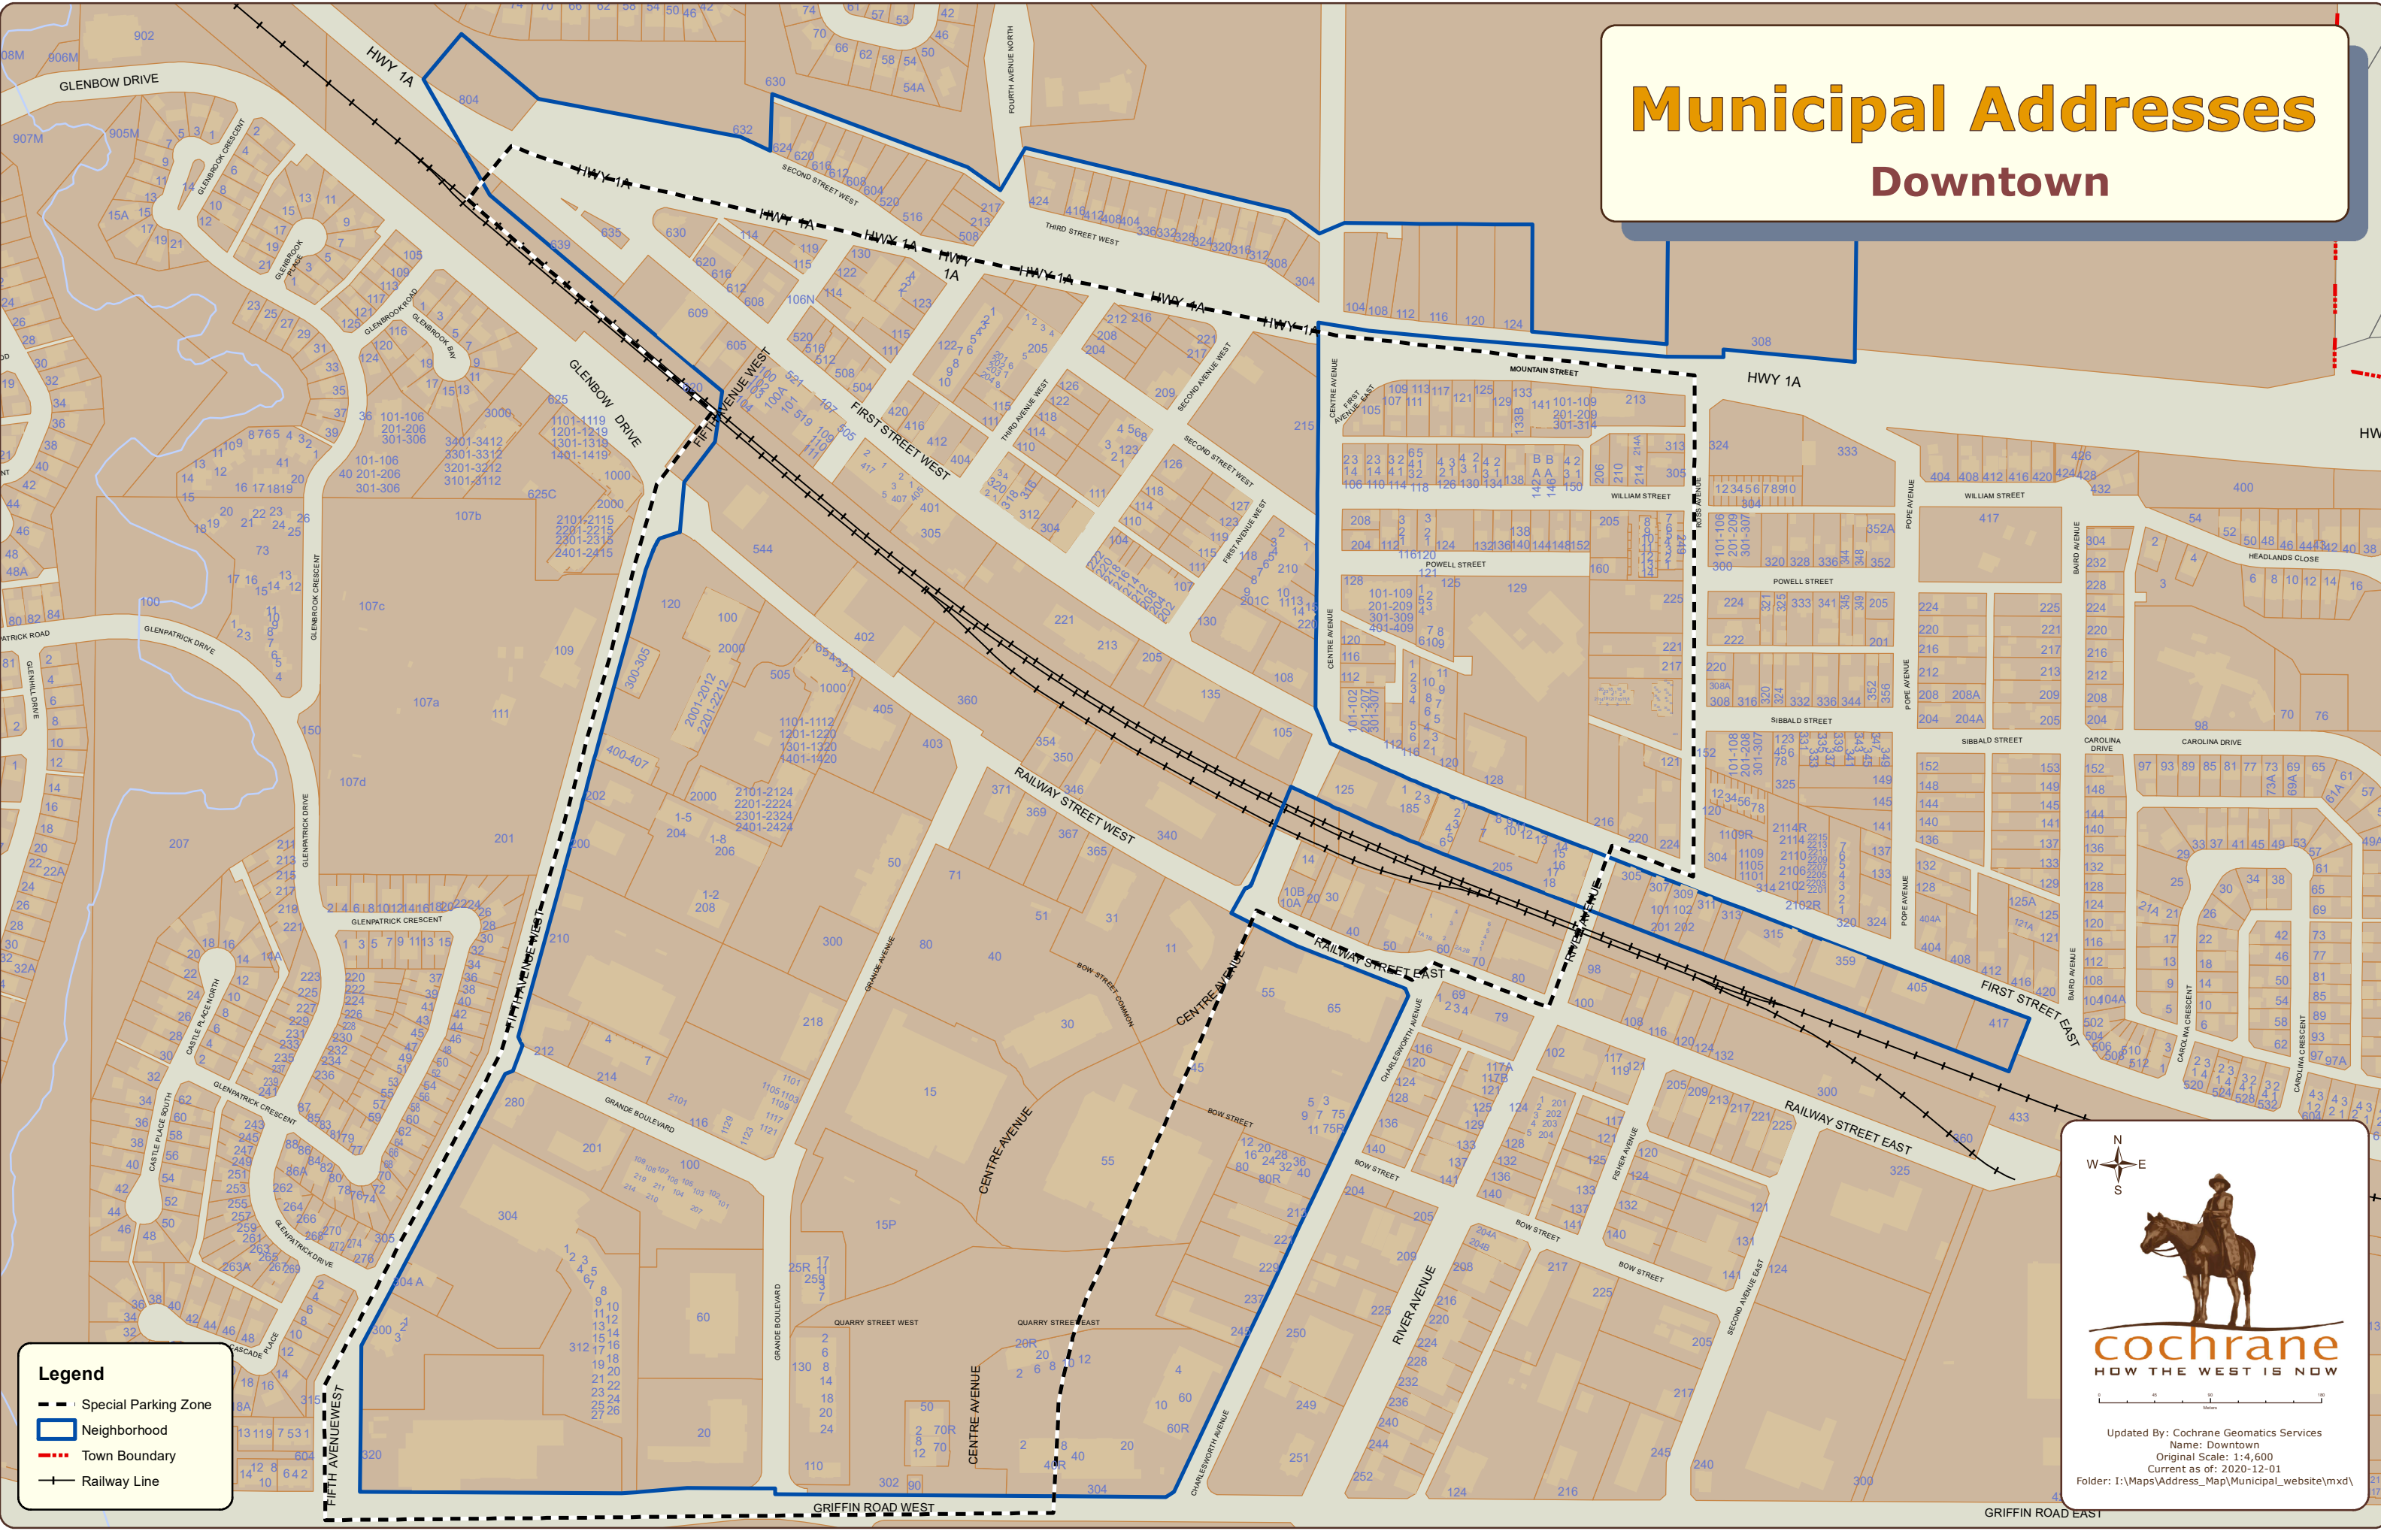

Municipal Addresses

Downtown

Legend

- Special Parking Zone
- Neighborhood
- Town Boundary
- Railway Line

cochrane
HOW THE WEST IS NOW

Updated By: Cochrane Geomatics Services
Name: Downtown
Original Scale: 1:4,600
Current as of: 2020-12-01
Folder: I:\Maps\Address_Map\Municipal_website\mxd\