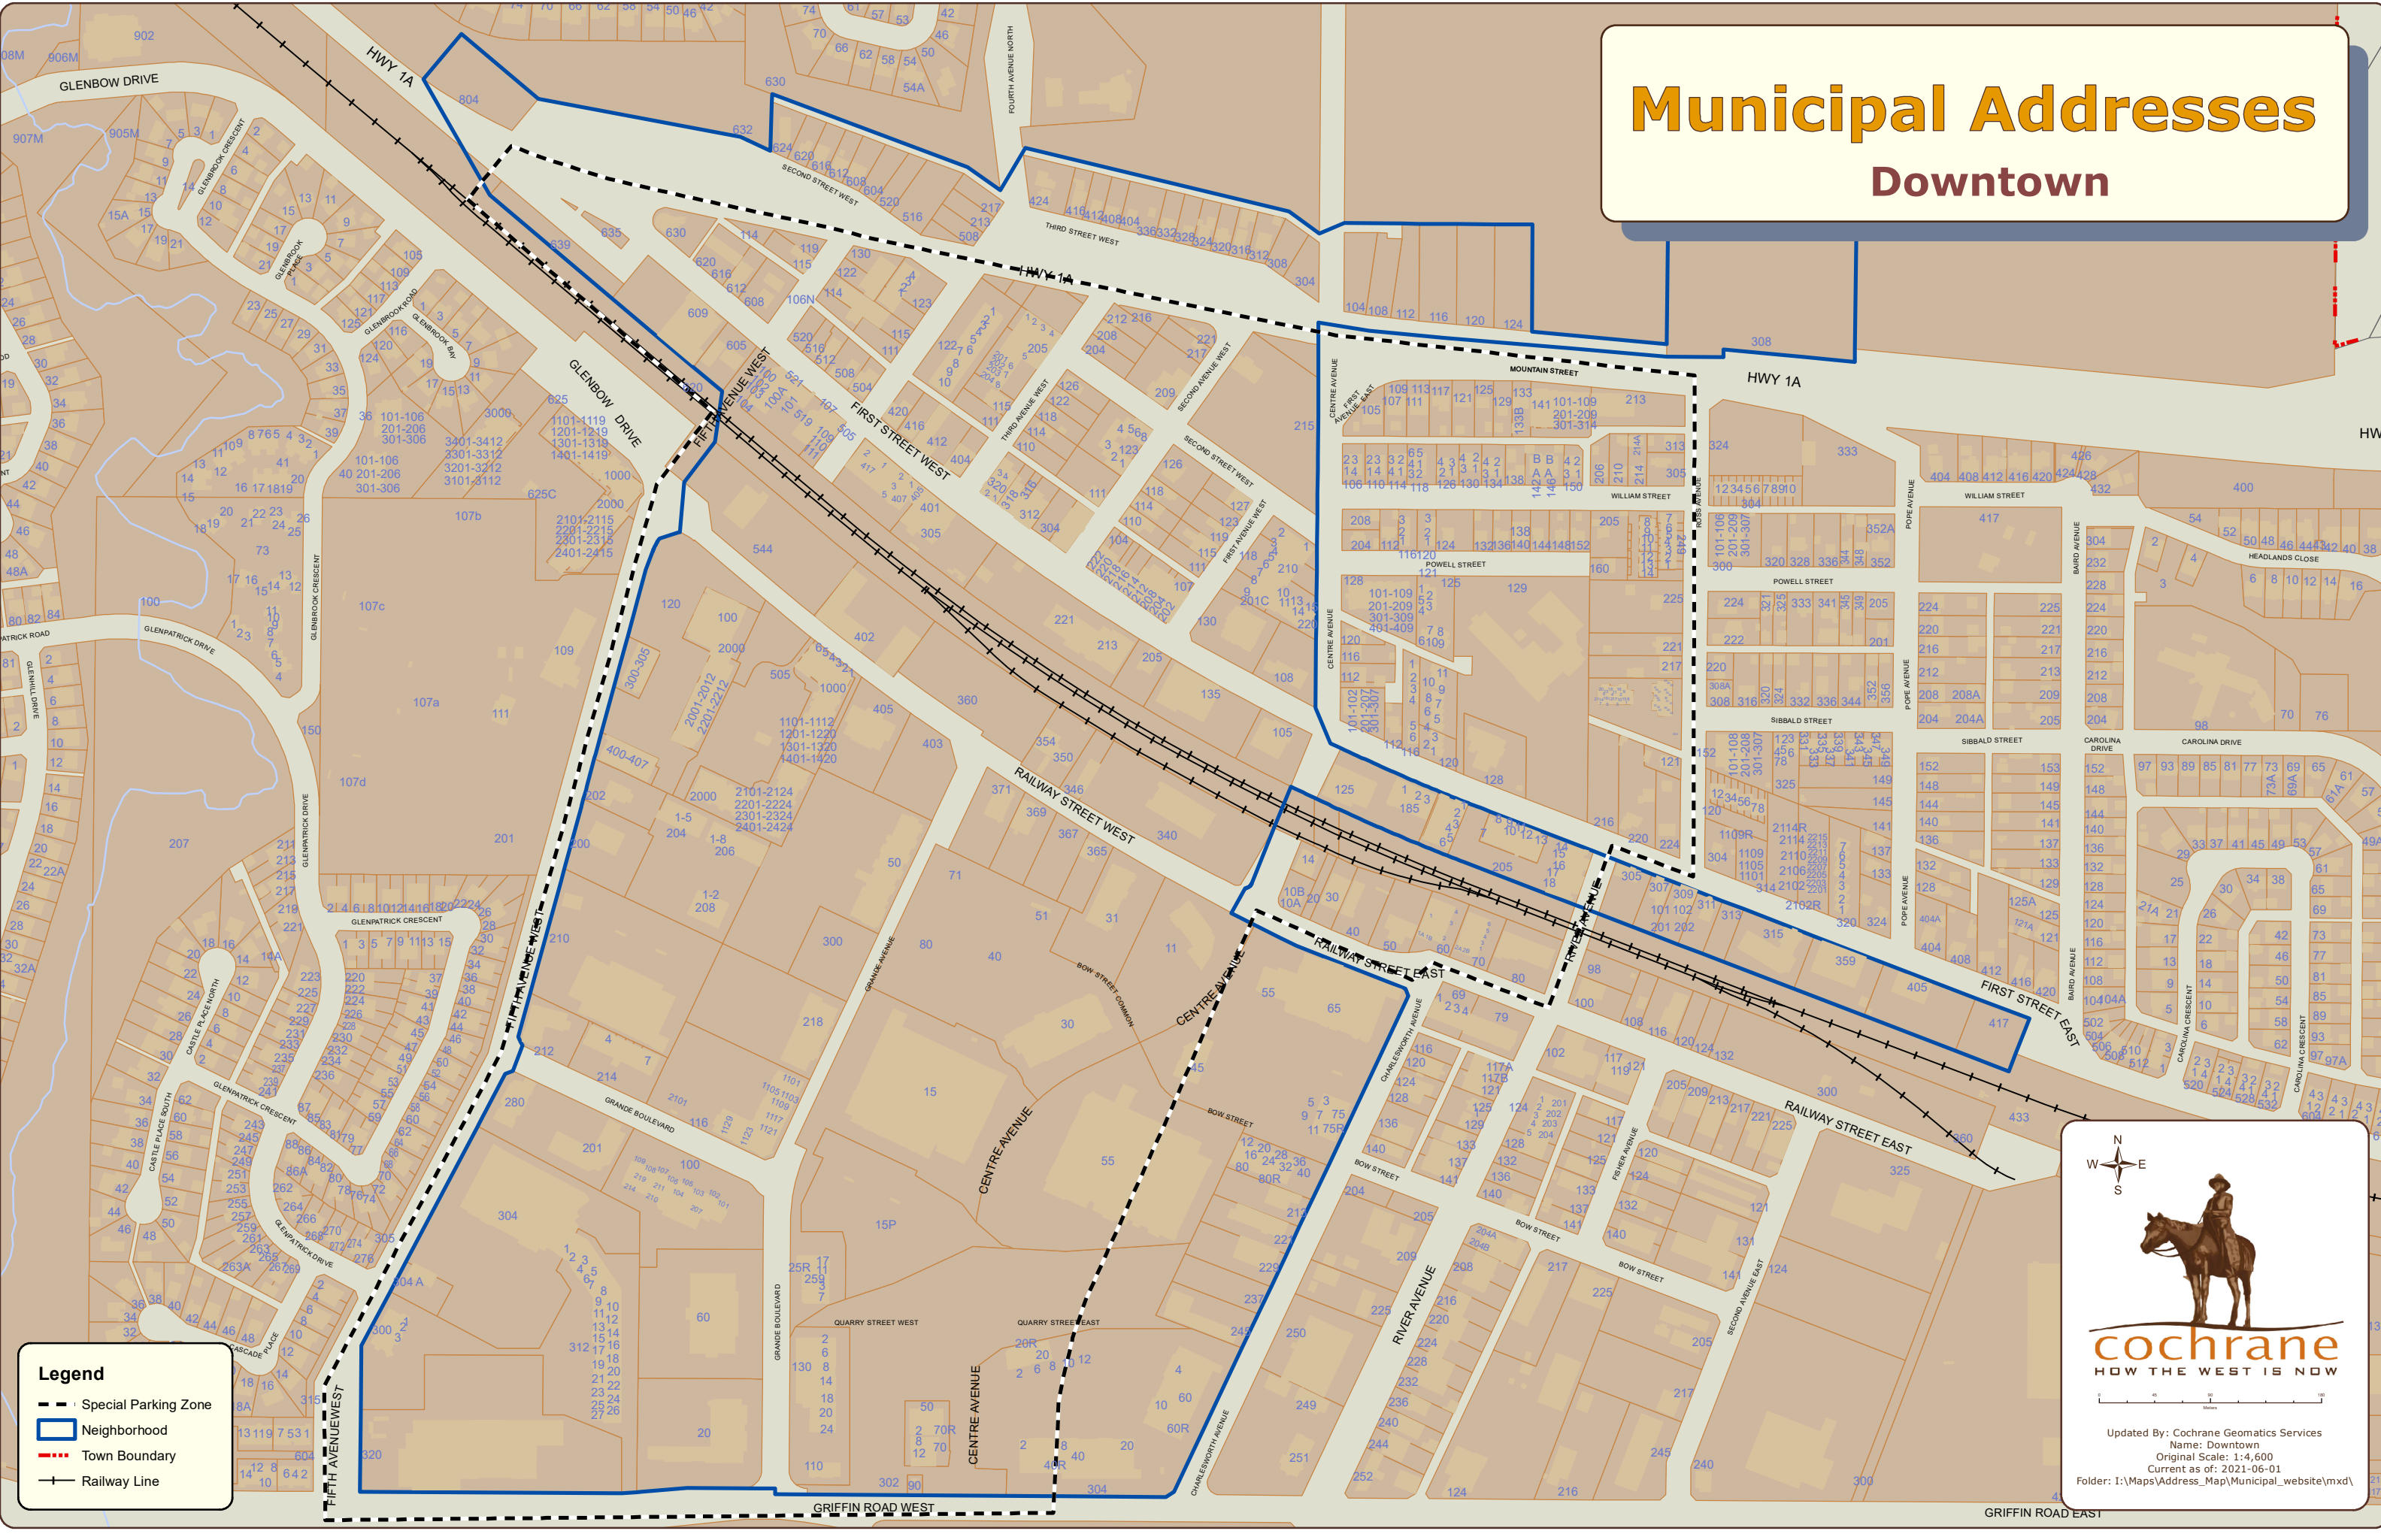

# Municipal Addresses

## Downtown

**Legend**

- Special Parking Zone
- Neighborhood
- Town Boundary
- Railway Line

W  
N  
E  
S

**cochrane**  
HOW THE WEST IS NOW

Updated By: Cochrane Geomatics Services  
Name: Downtown  
Original Scale: 1:4,600  
Current as of: 2021-06-01  
Folder: I:\Maps\Address\_Map\Municipal\_website\mxd\