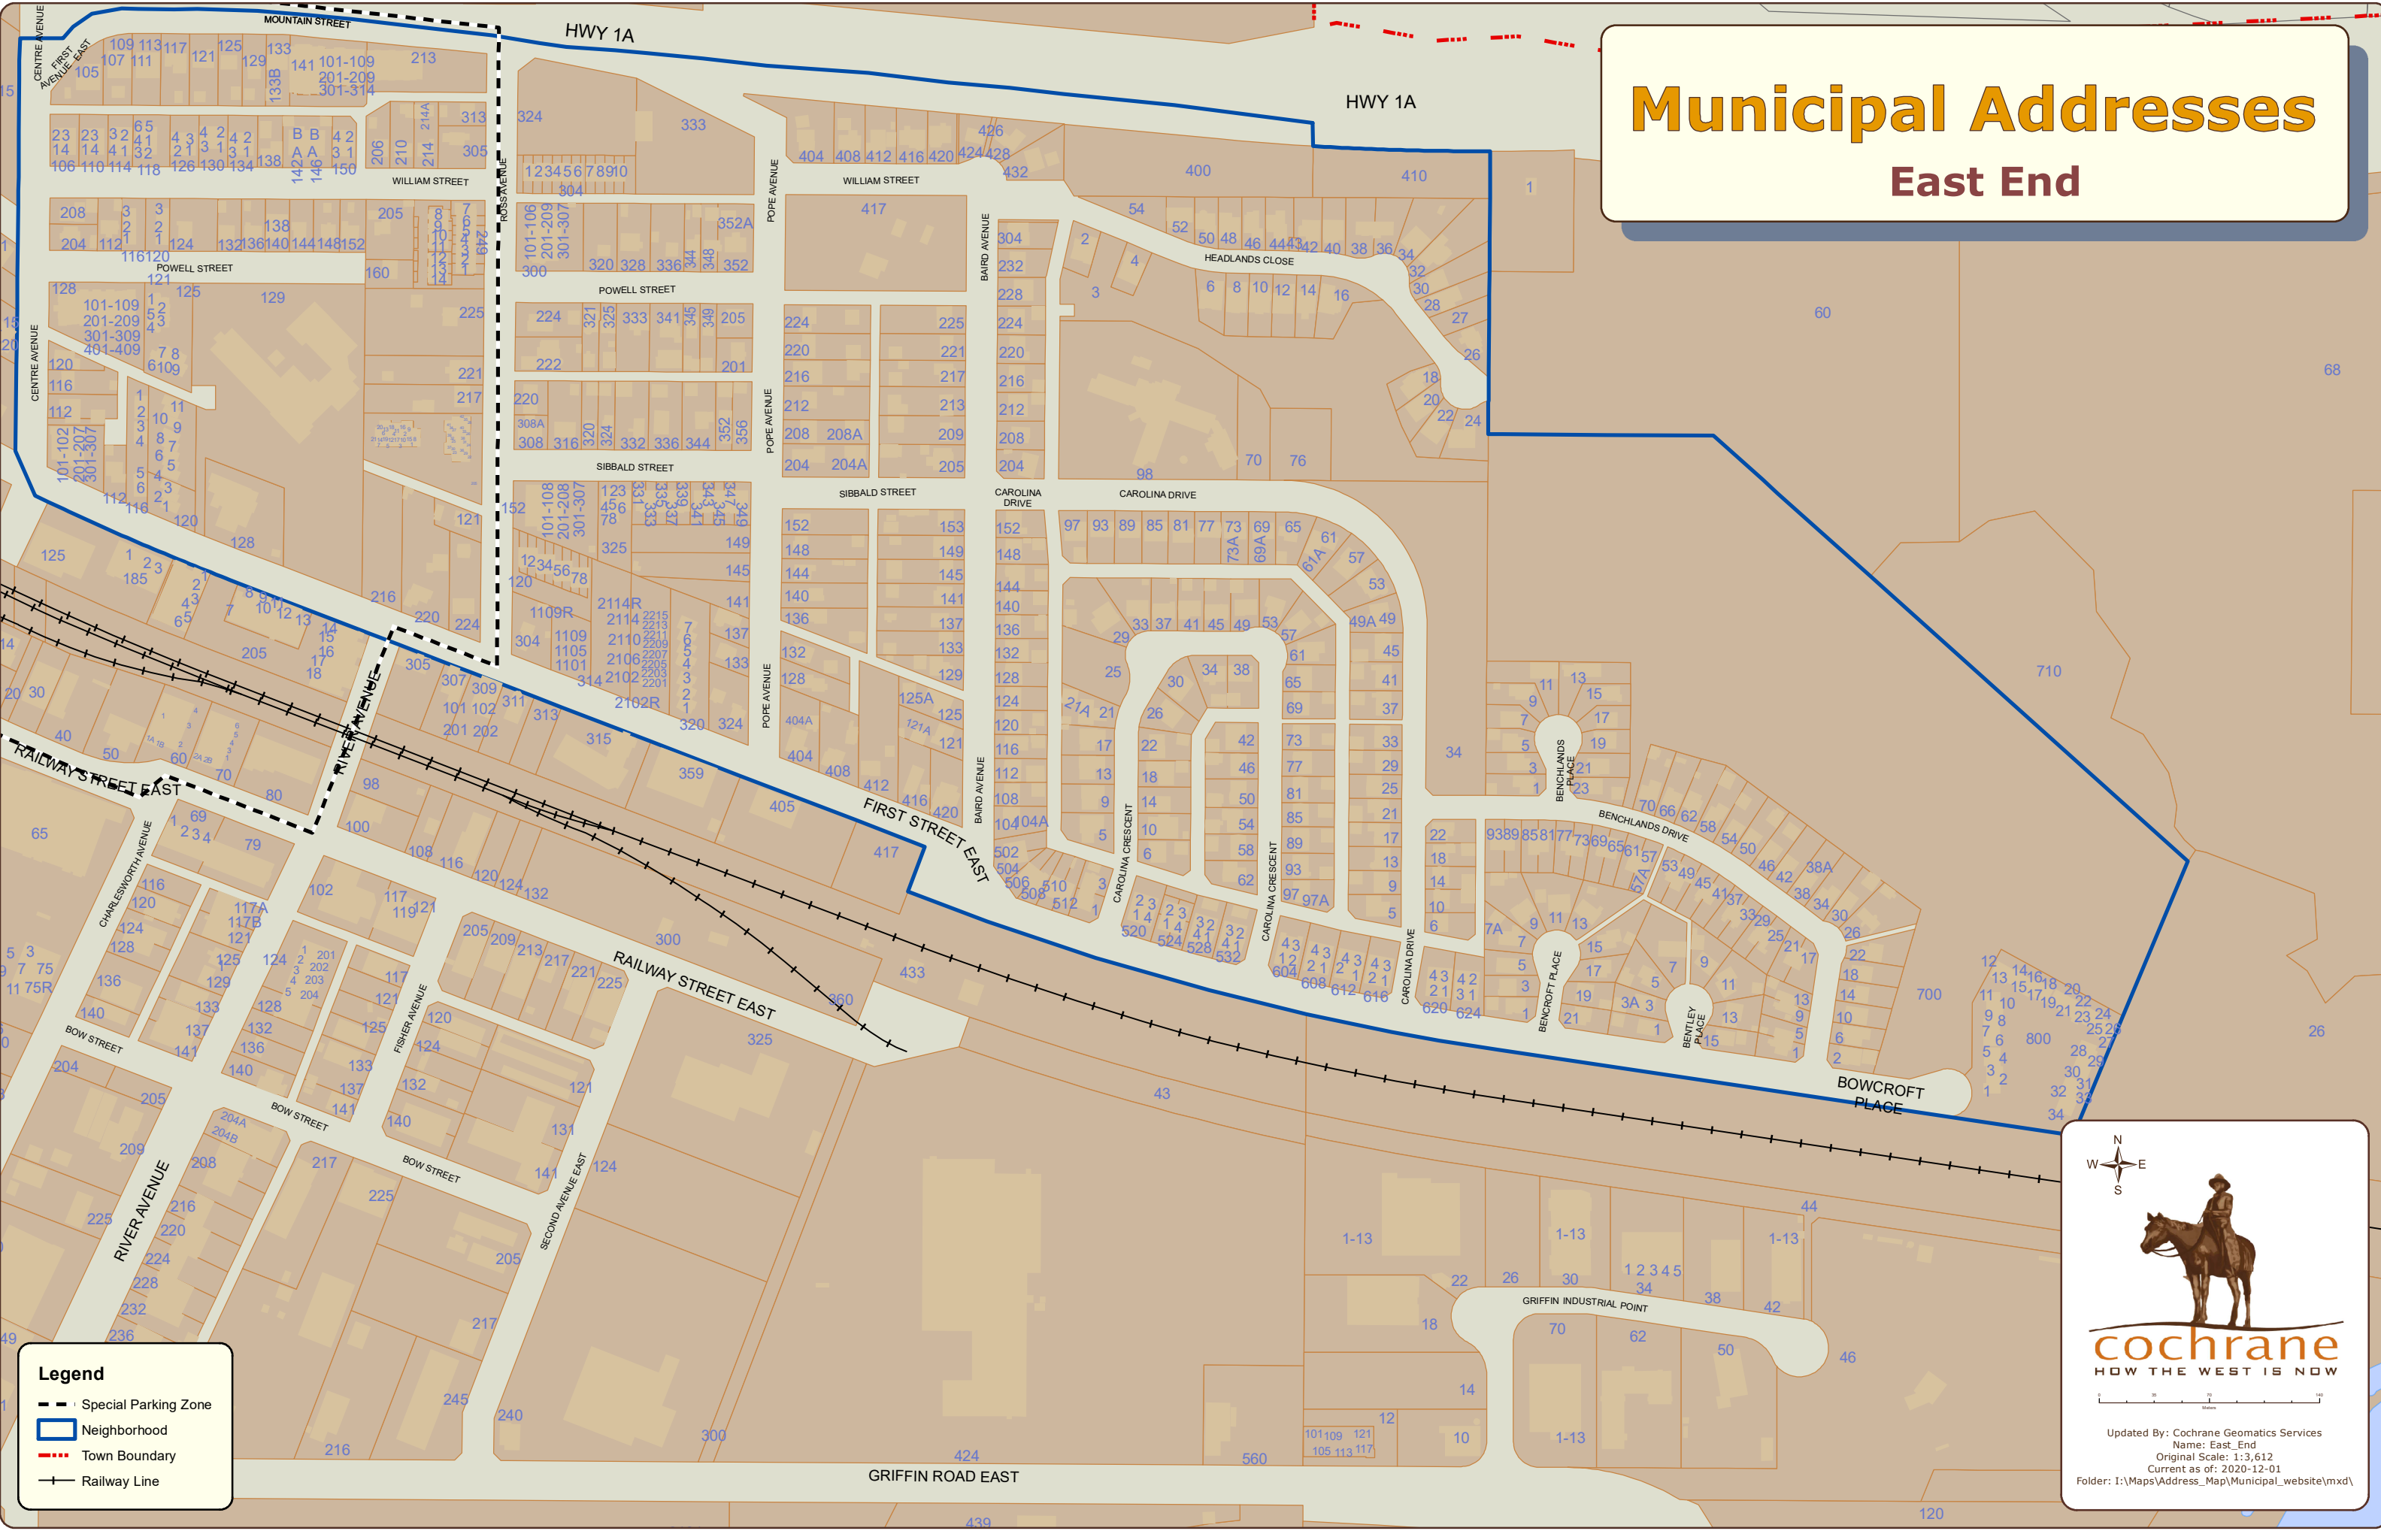

Municipal Addresses

East End

Legend

- Special Parking Zone
- Neighborhood
- Town Boundary
- Railway Line

cochrane
HOW THE WEST IS NOW

Updated By: Cochrane Geomatics Services
Name: East_End
Original Scale: 1:3,612
Current as of: 2020-12-01
Folder: I:\Maps\Address_Map\Municipal_website\mxd\