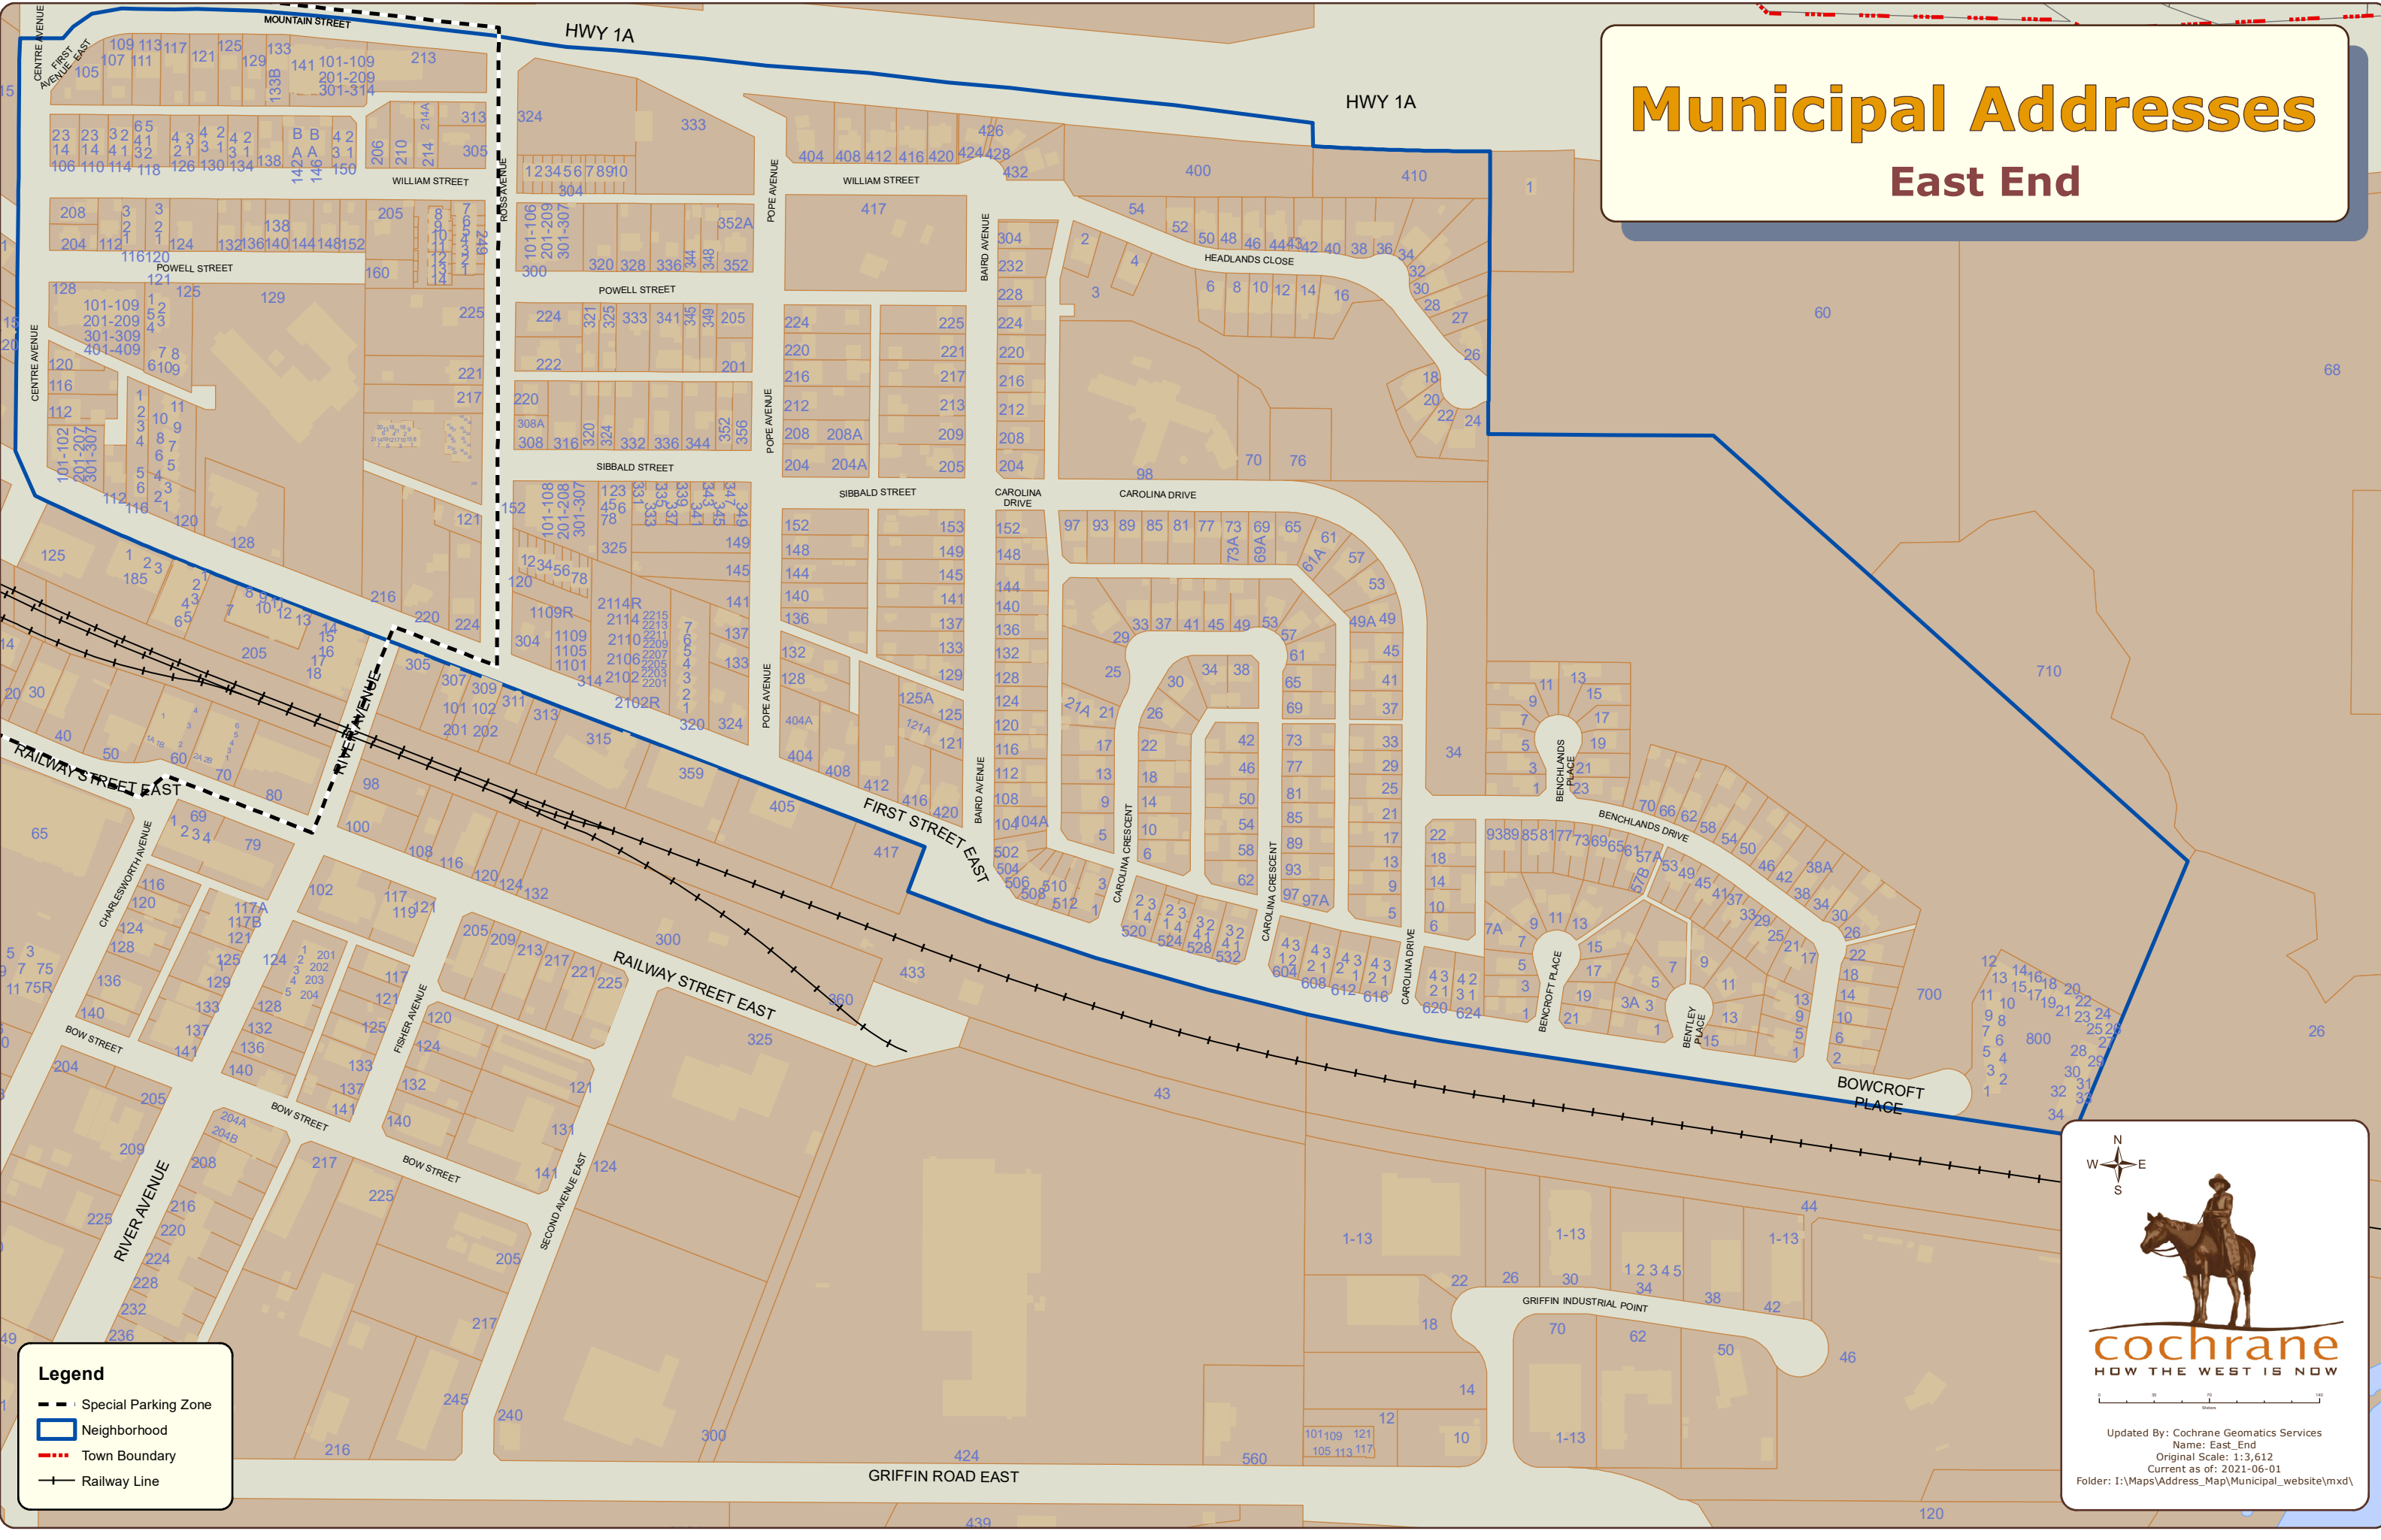

Municipal Addresses

East End

Legend

- Special Parking Zone
- Neighborhood
- Town Boundary
- Railway Line

N
W E
S

cochrane
HOW THE WEST IS NOW

Updated By: Cochrane Geomatics Services
Name: East_End
Original Scale: 1:3,612
Current as of: 2021-06-01
Folder: I:\Maps\Address_Map\Municipal_website\mxd\