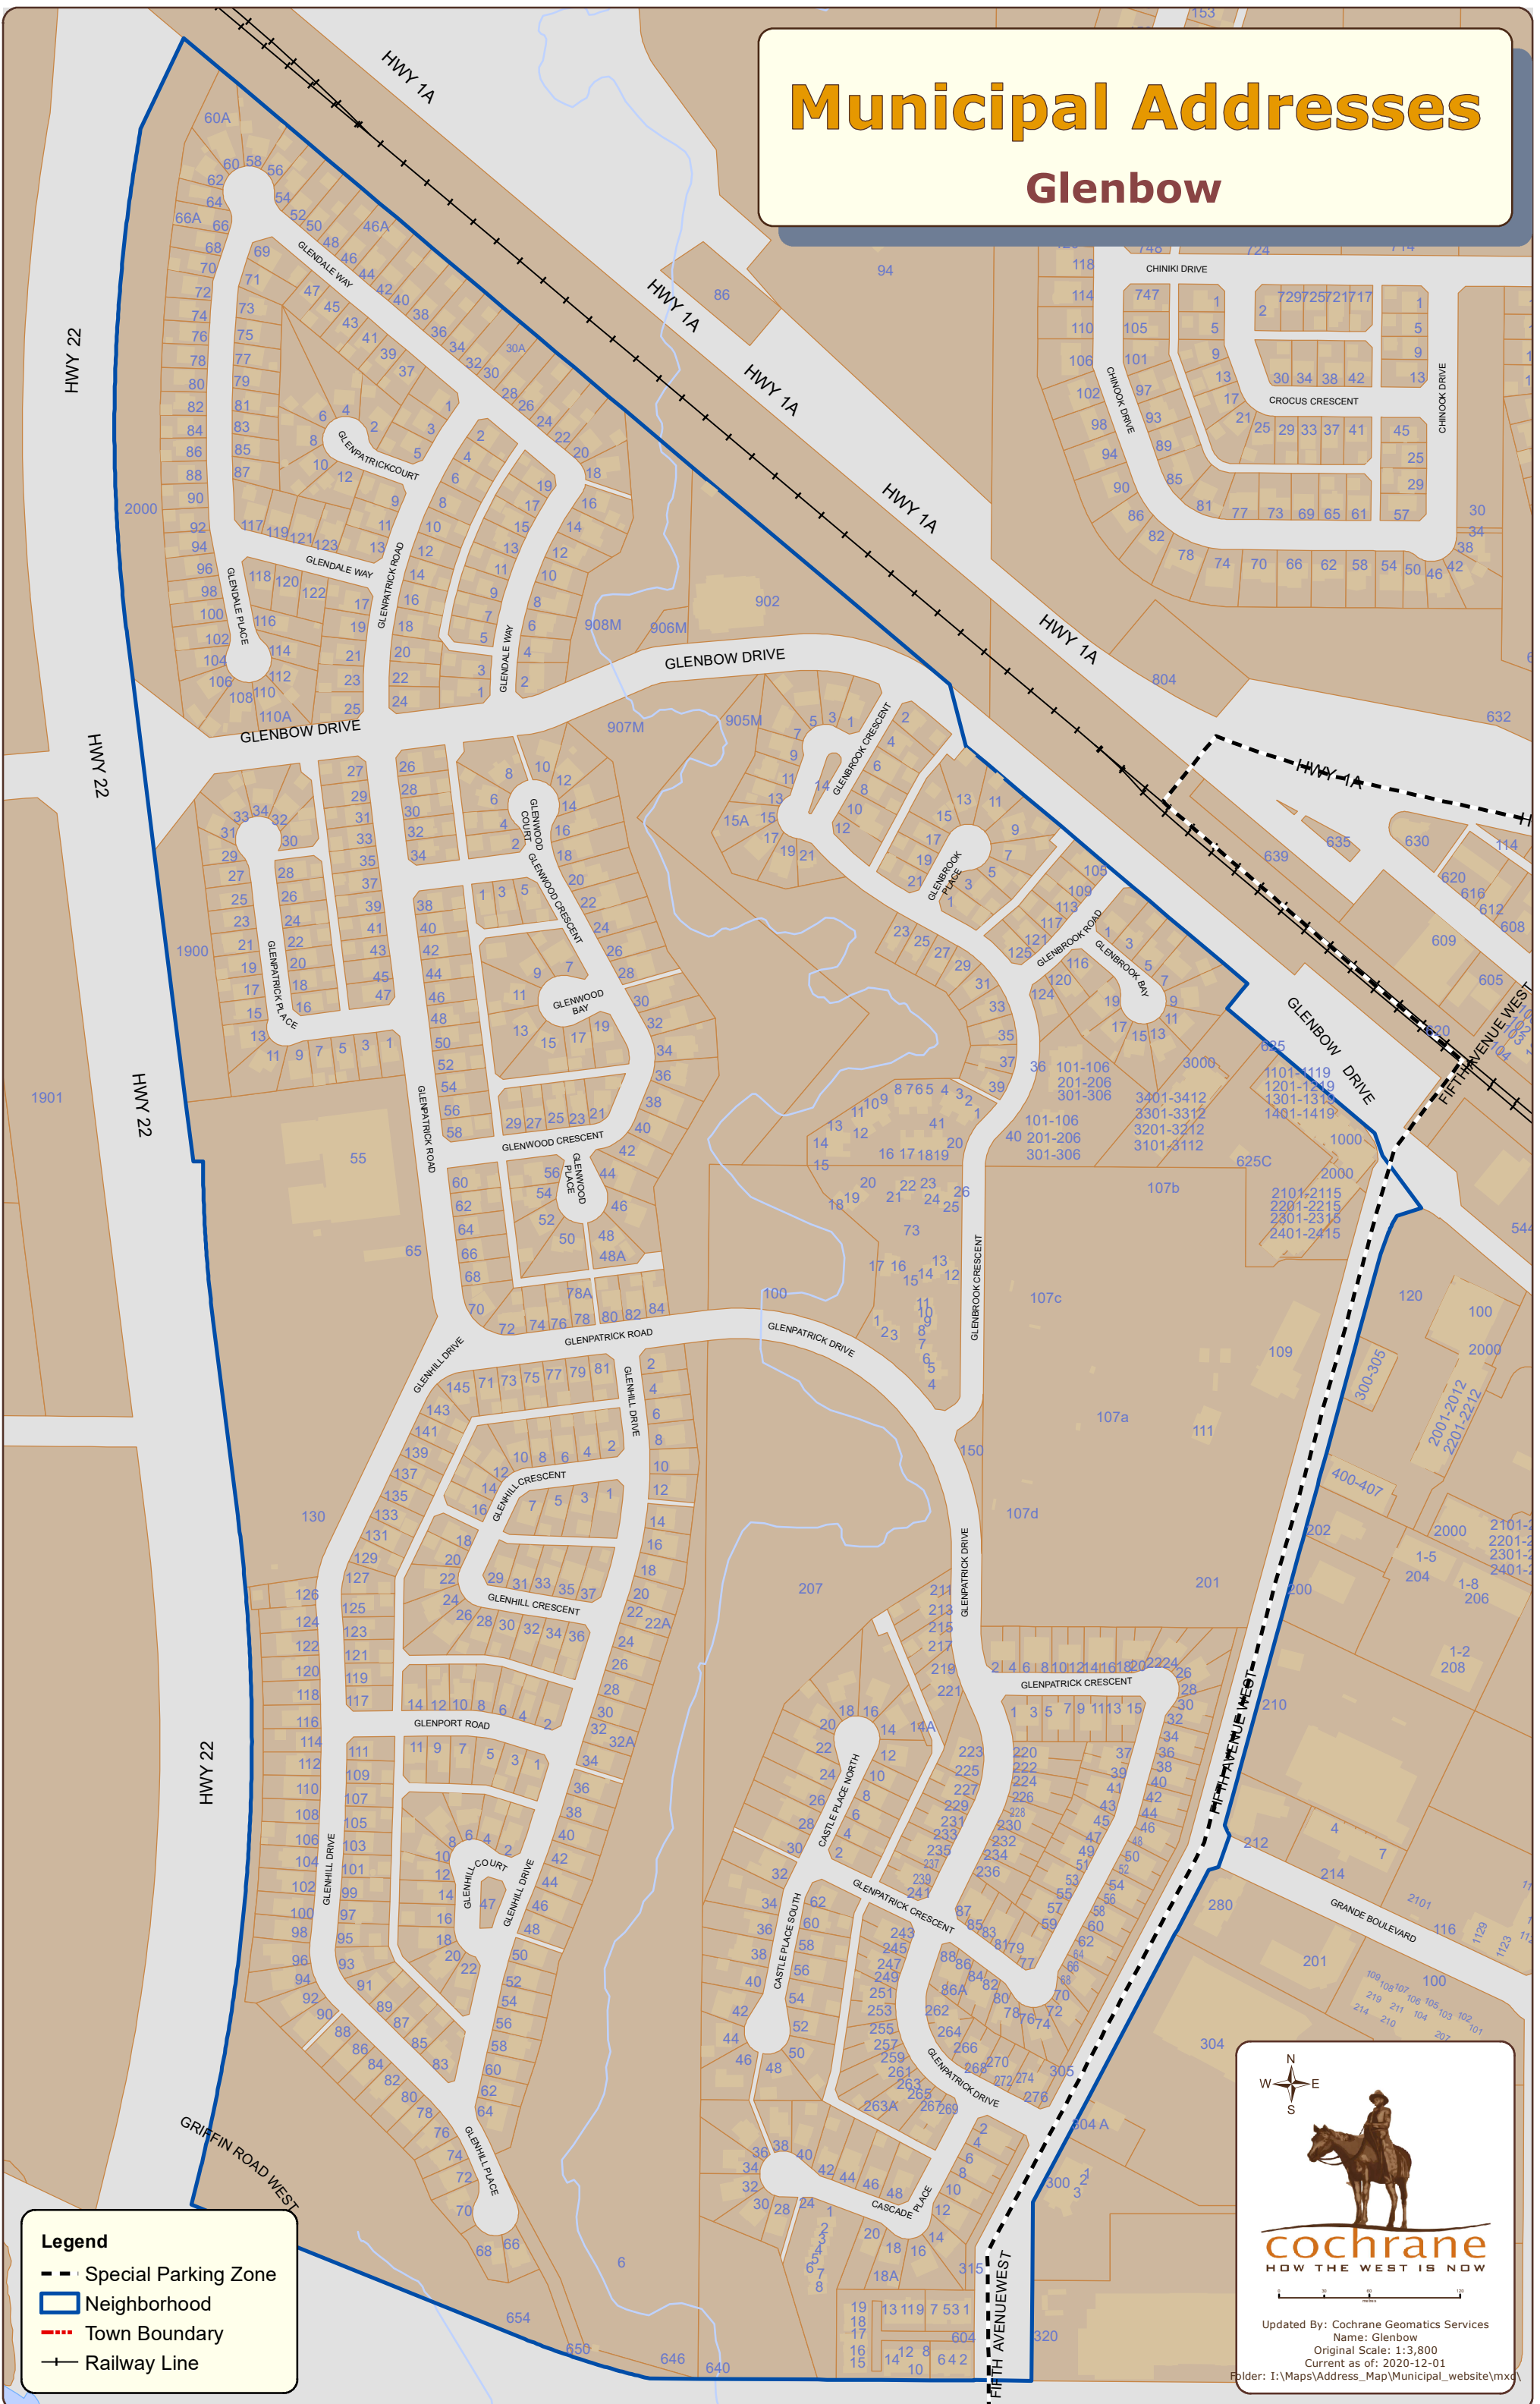

Municipal Addresses

Glenbow

Legend

- Special Parking Zone
- Neighborhood
- Town Boundary
- Railway Line

Updated By: Cochrane Geomatics Services
Name: Glenbow
Original Scale: 1:3,800
Current as of: 2020-12-01
Folder: I:\Maps\Address_Map\Municipal_website\mxd