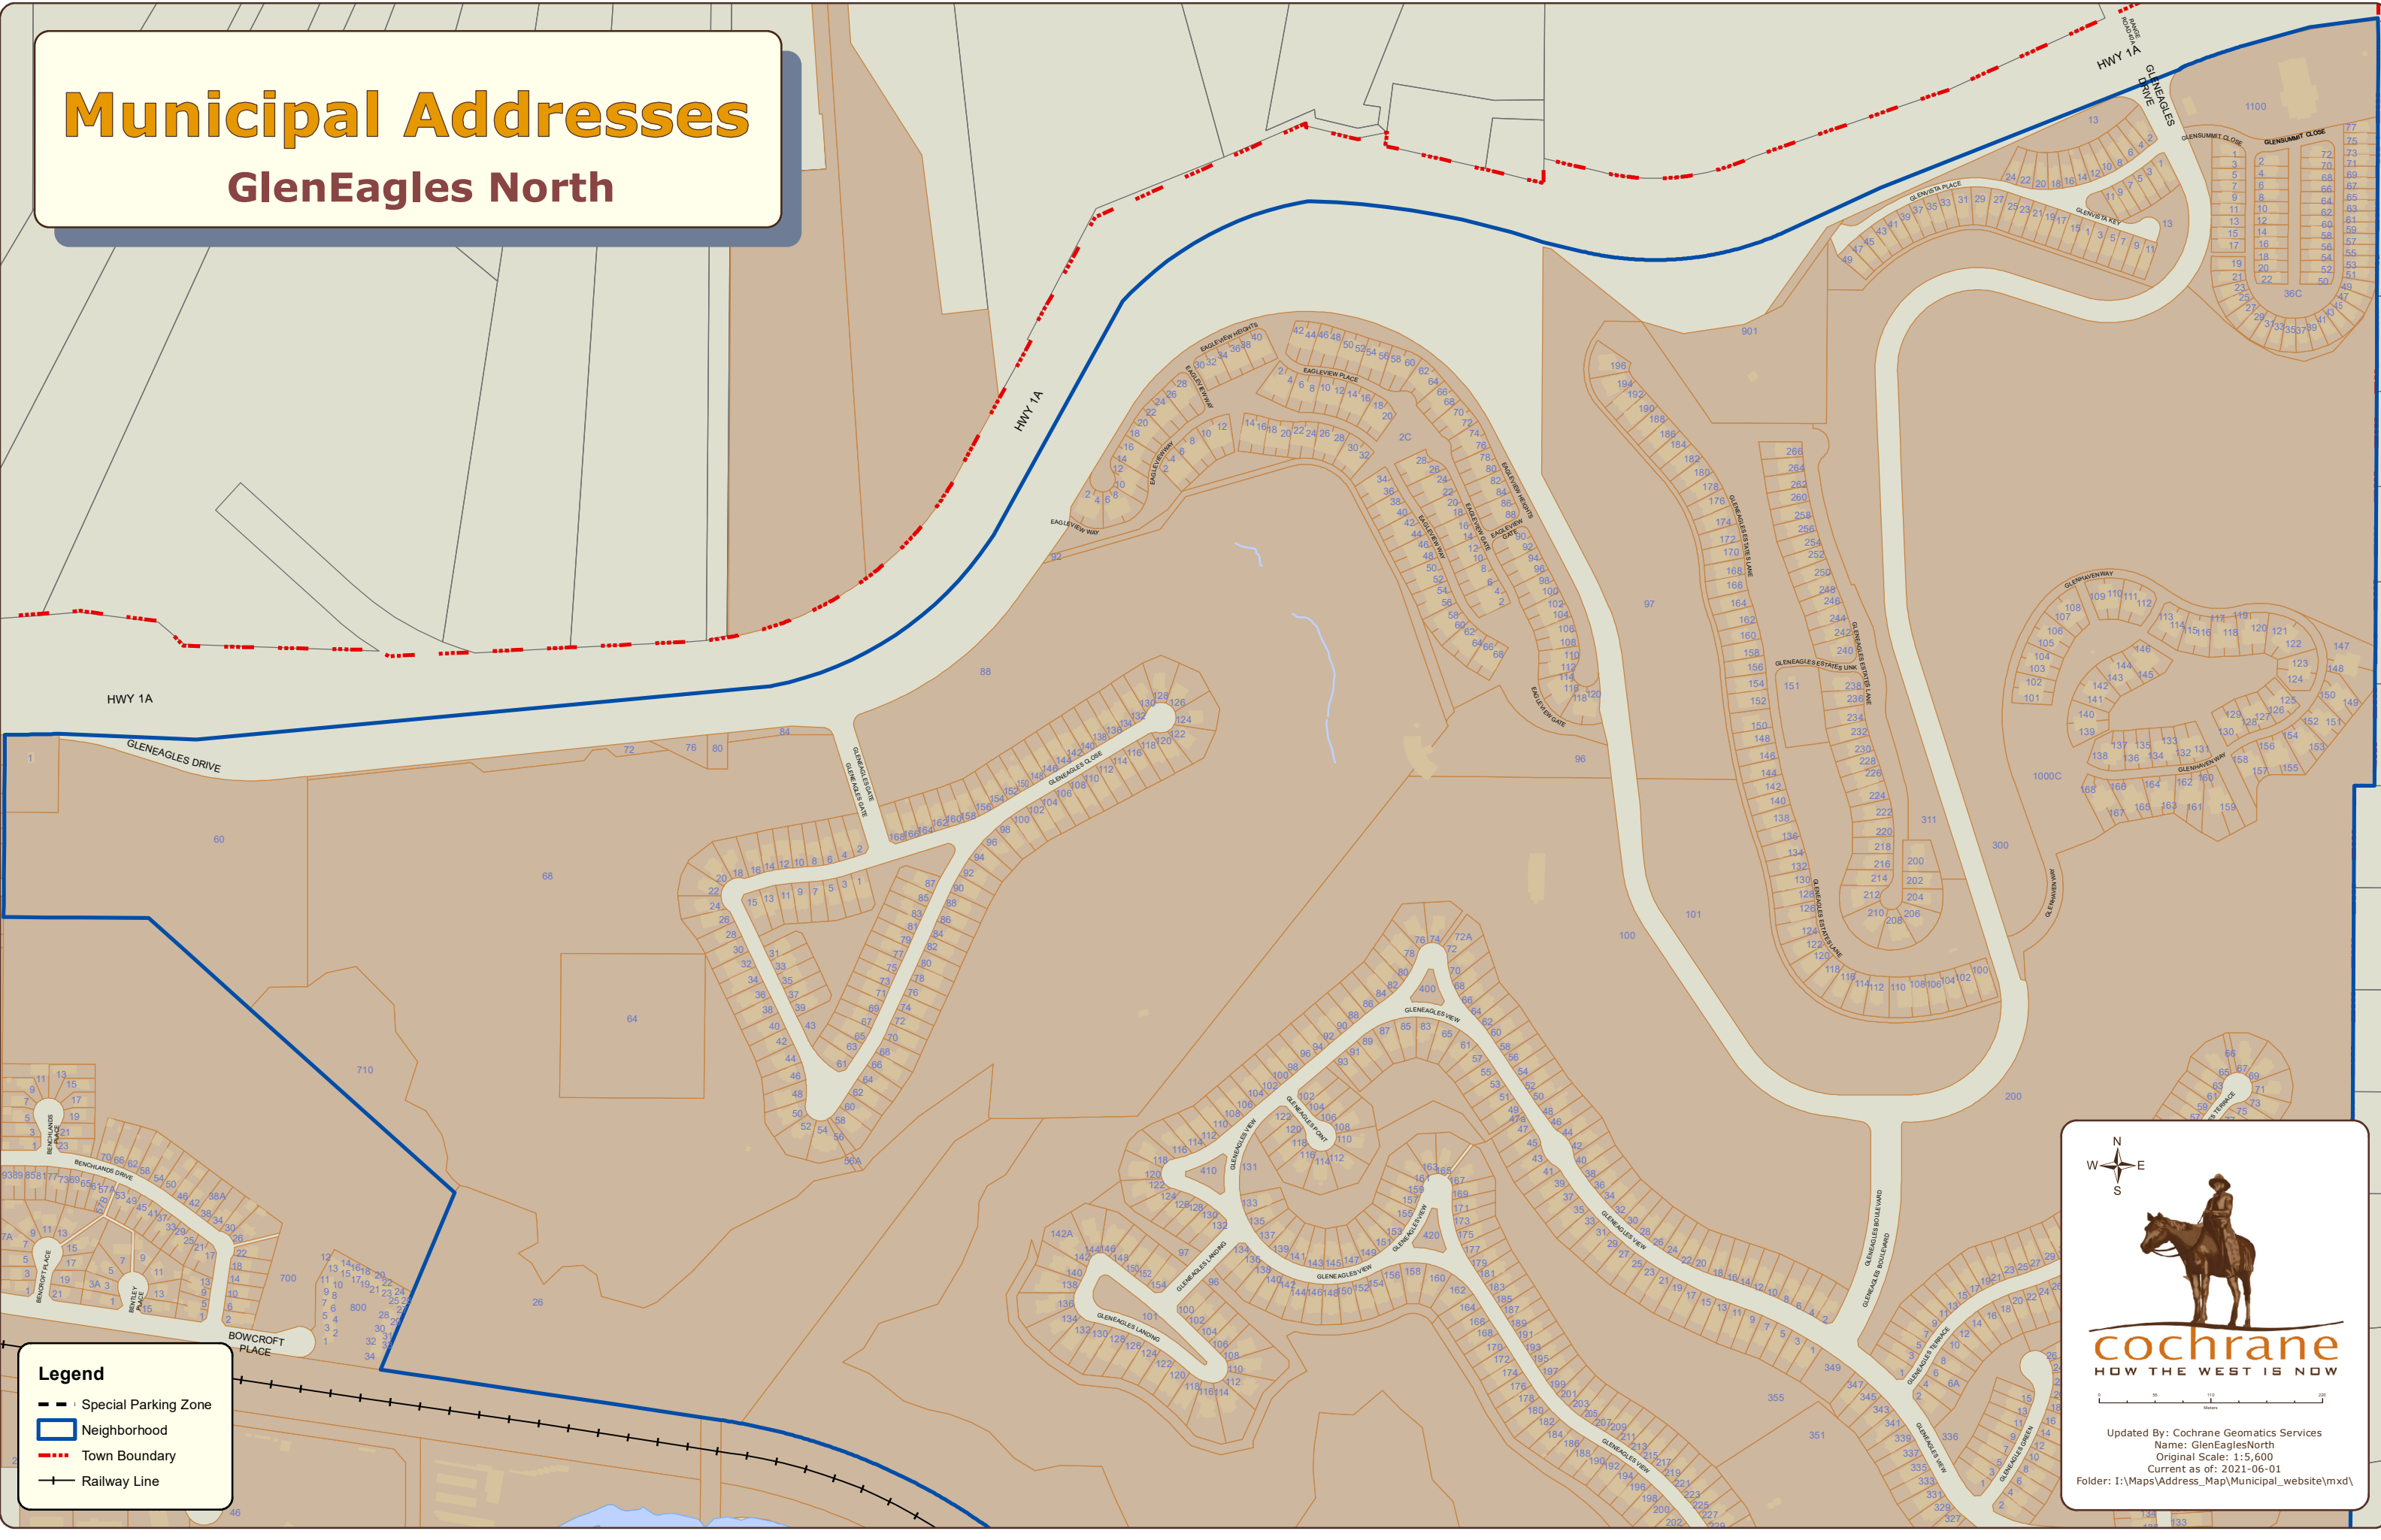

# Municipal Addresses

## GlenEagles North

**Legend**

- Special Parking Zone
- Neighborhood
- Town Boundary
- Railway Line

**cochrane**  
HOW THE WEST IS NOW

Updated By: Cochrane Geomatics Services  
 Name: GlenEaglesNorth  
 Original Scale: 1:5,600  
 Current as of: 2021-06-01  
 Folder: I:\Maps\Address\_Map\Municipal\_website\mxd\