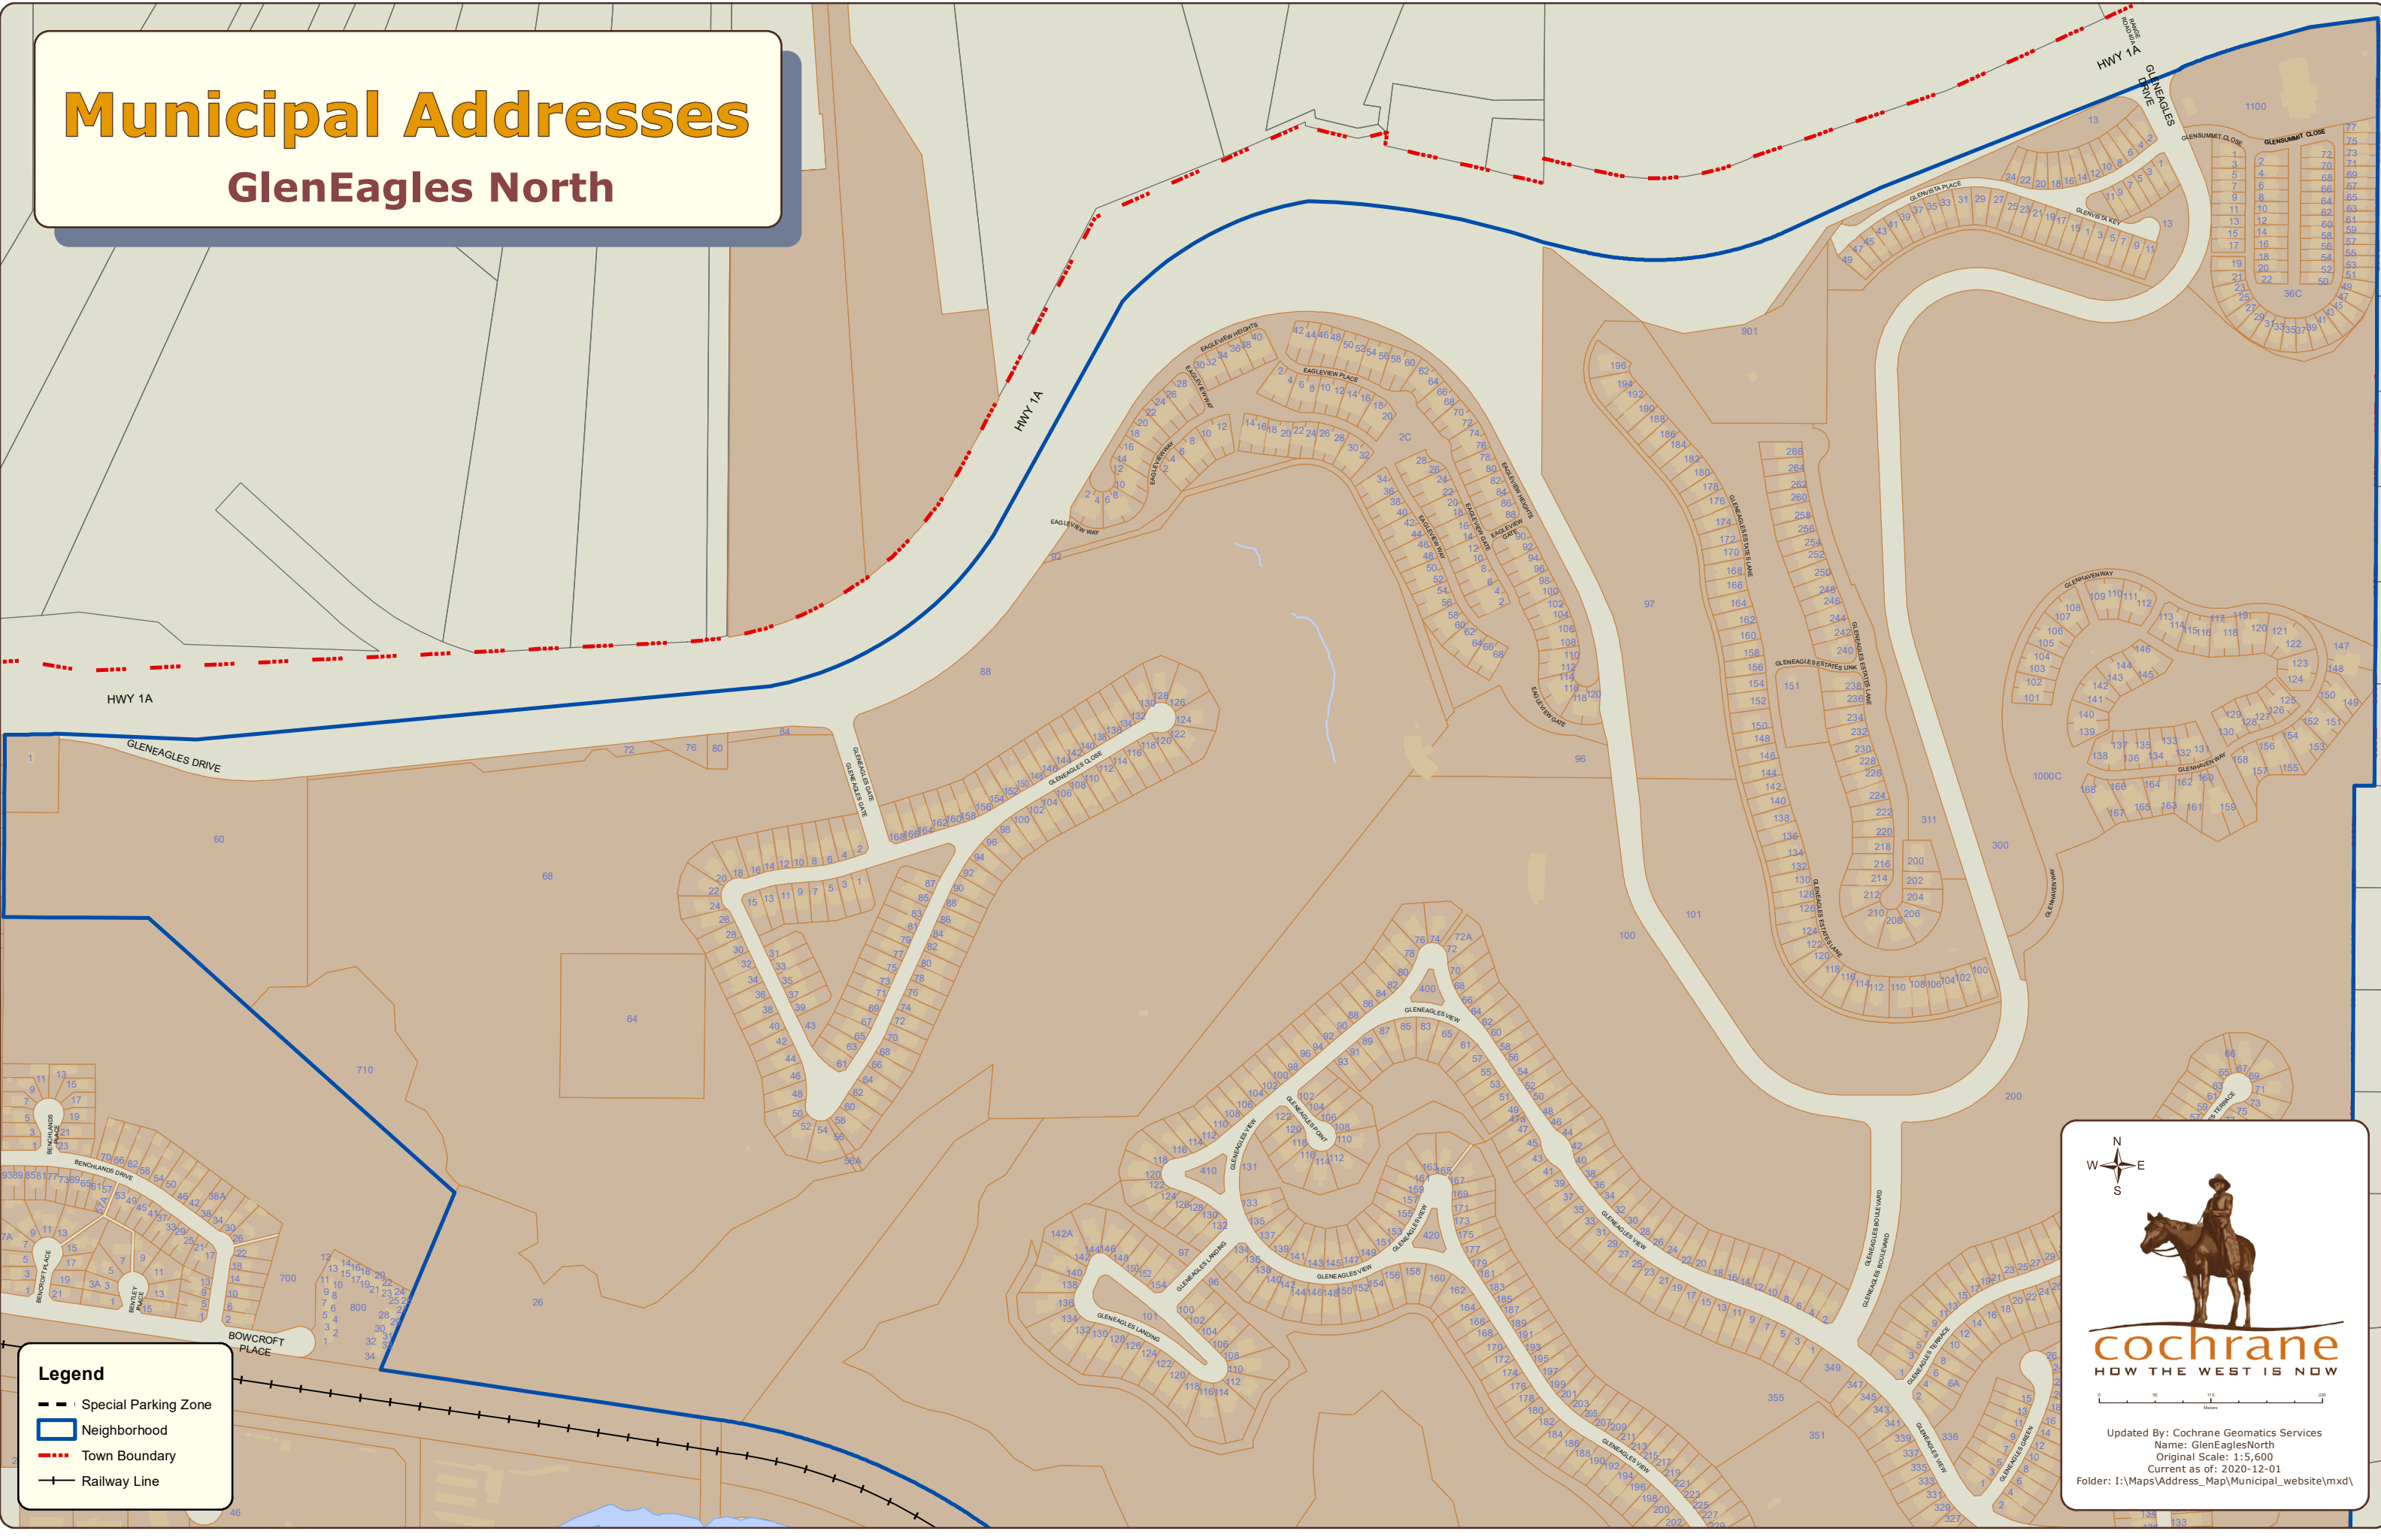

Municipal Addresses

GlenEagles North

Legend

- Special Parking Zone
- Neighborhood
- Town Boundary
- Railway Line

cochrane
 HOW THE WEST IS NOW

Updated By: Cochrane Geomatics Services
 Name: GlenEaglesNorth
 Original Scale: 1:5,600
 Current as of: 2020-12-01
 Folder: I:\Maps\Address_Map\Municipal_website\mxd\