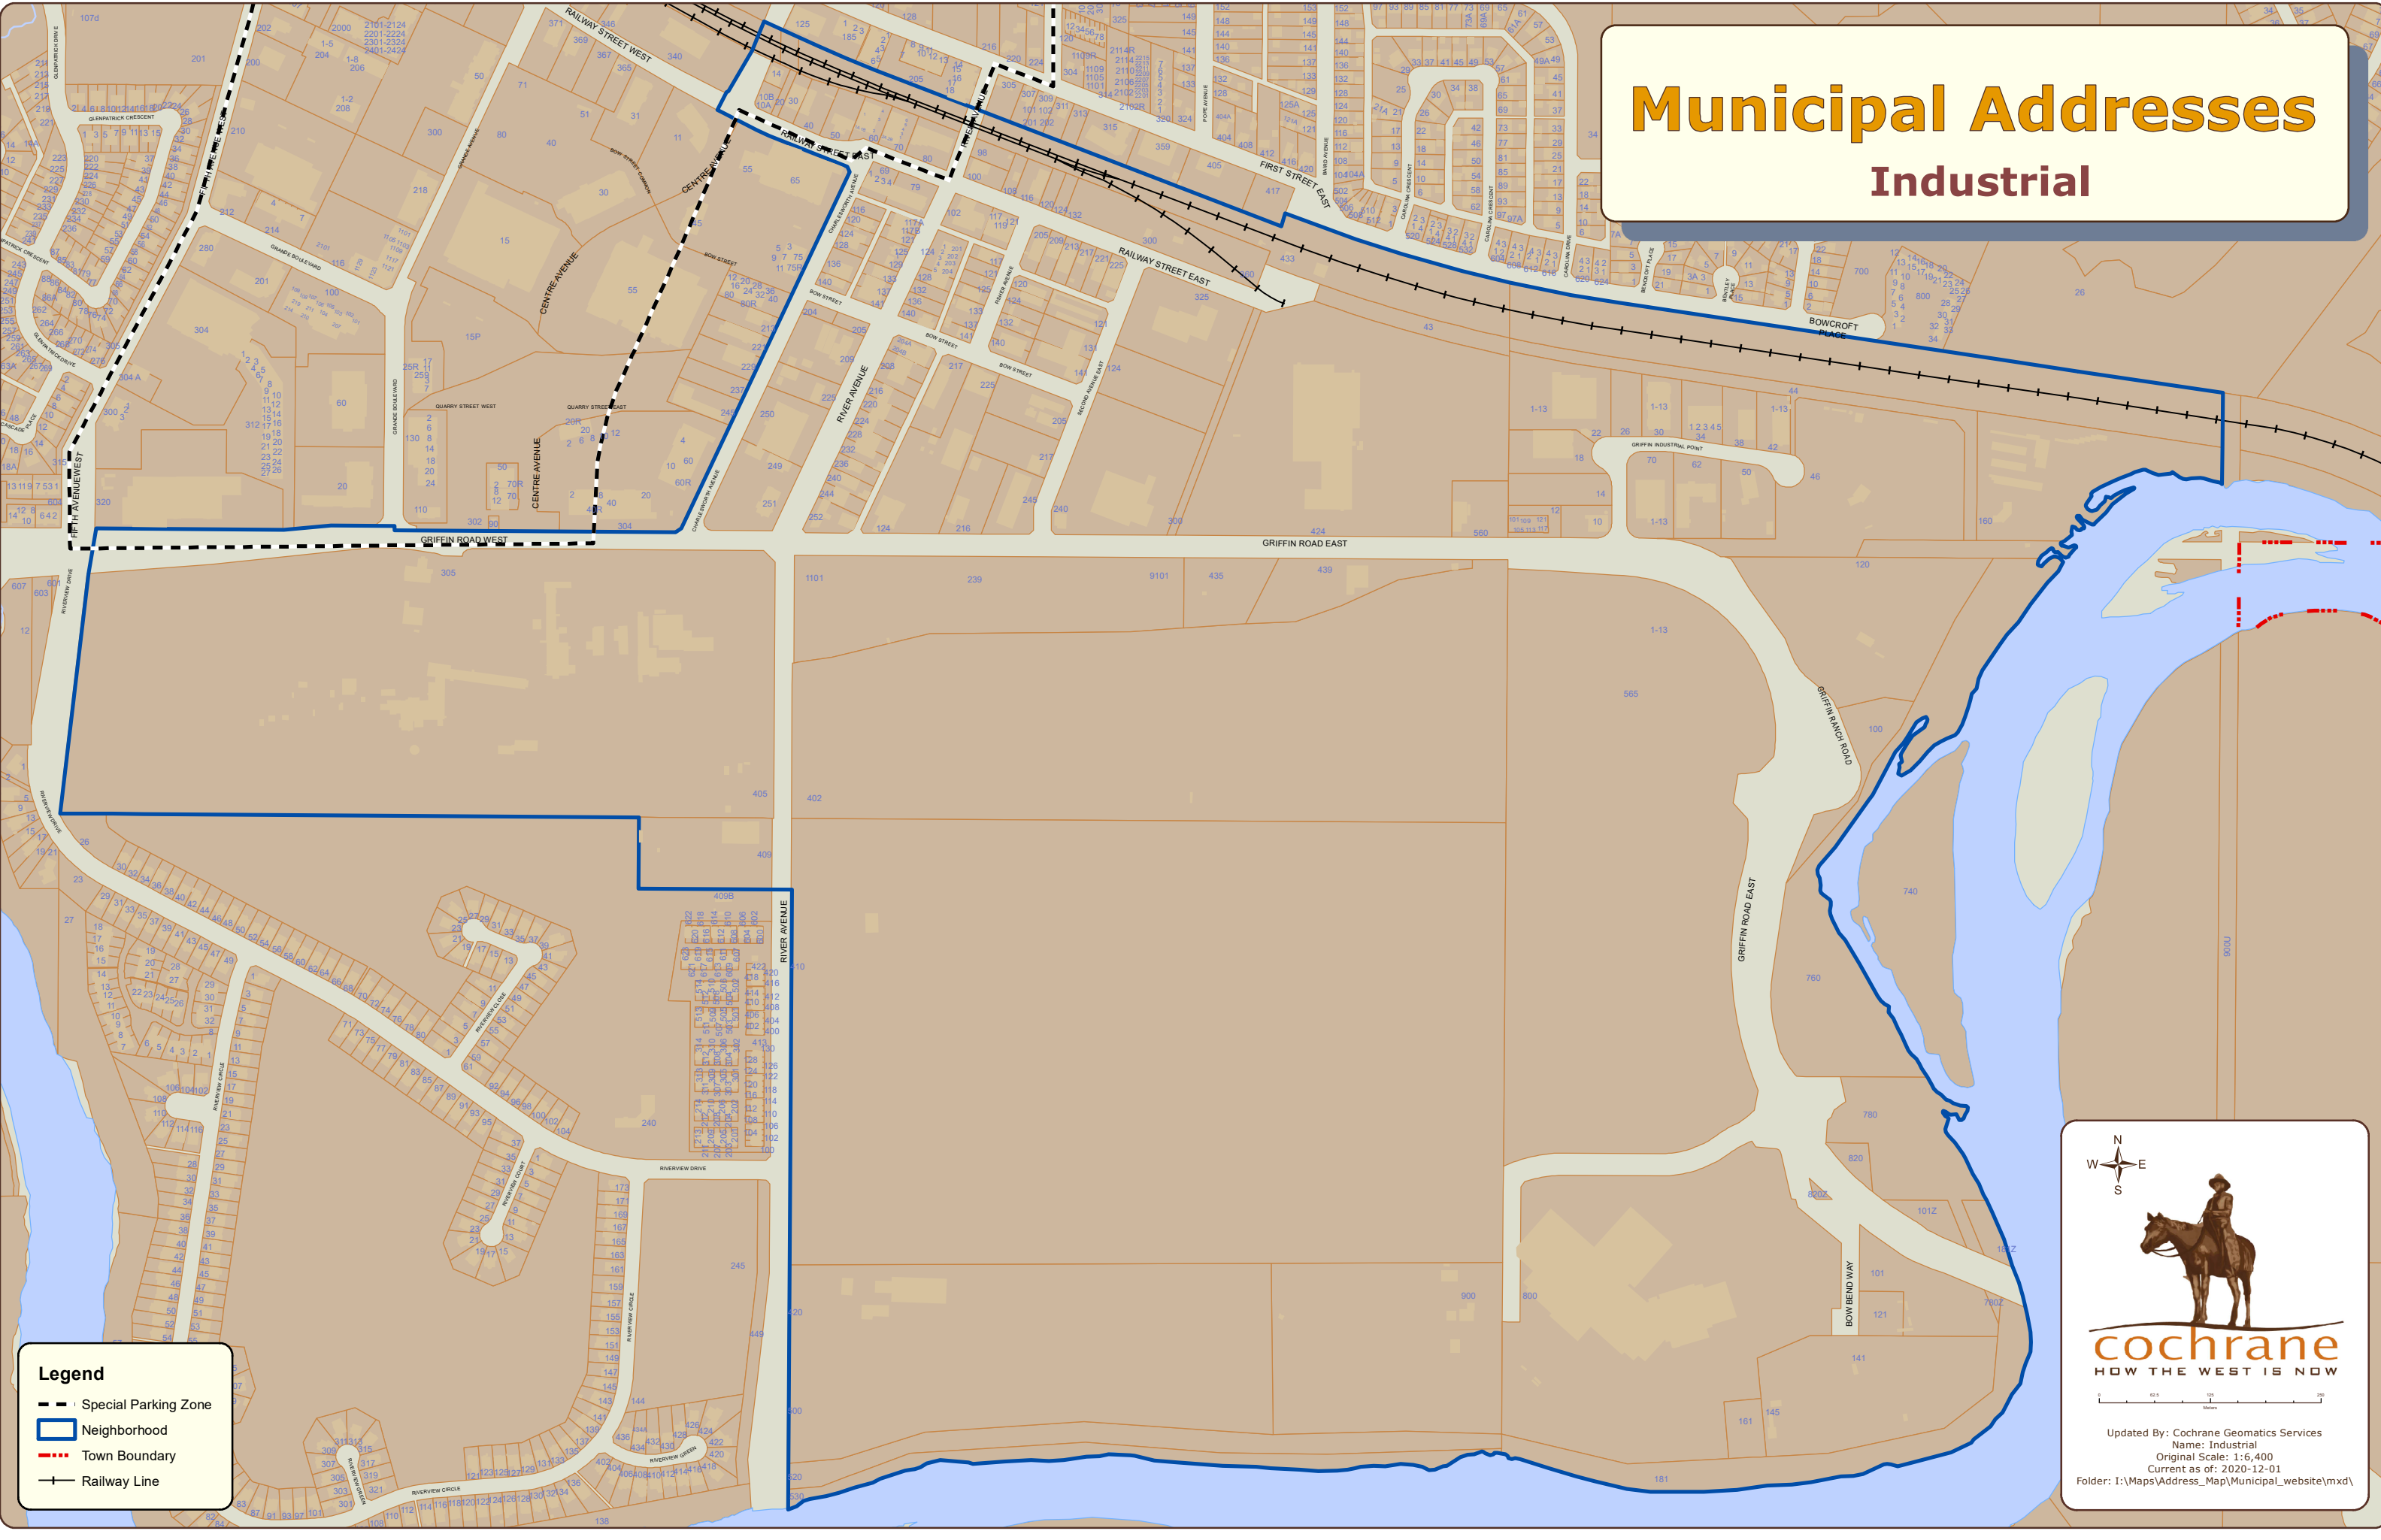

Municipal Addresses

Industrial

Legend

- Special Parking Zone
- ▭ Neighborhood
- - - Town Boundary
- + Railway Line

cochrane
HOW THE WEST IS NOW

Updated By: Cochrane Geomatics Services
Name: Industrial
Original Scale: 1:6,400
Current as of: 2020-12-01
Folder: I:\Maps\Address_Map\Municipal_website\mxd\