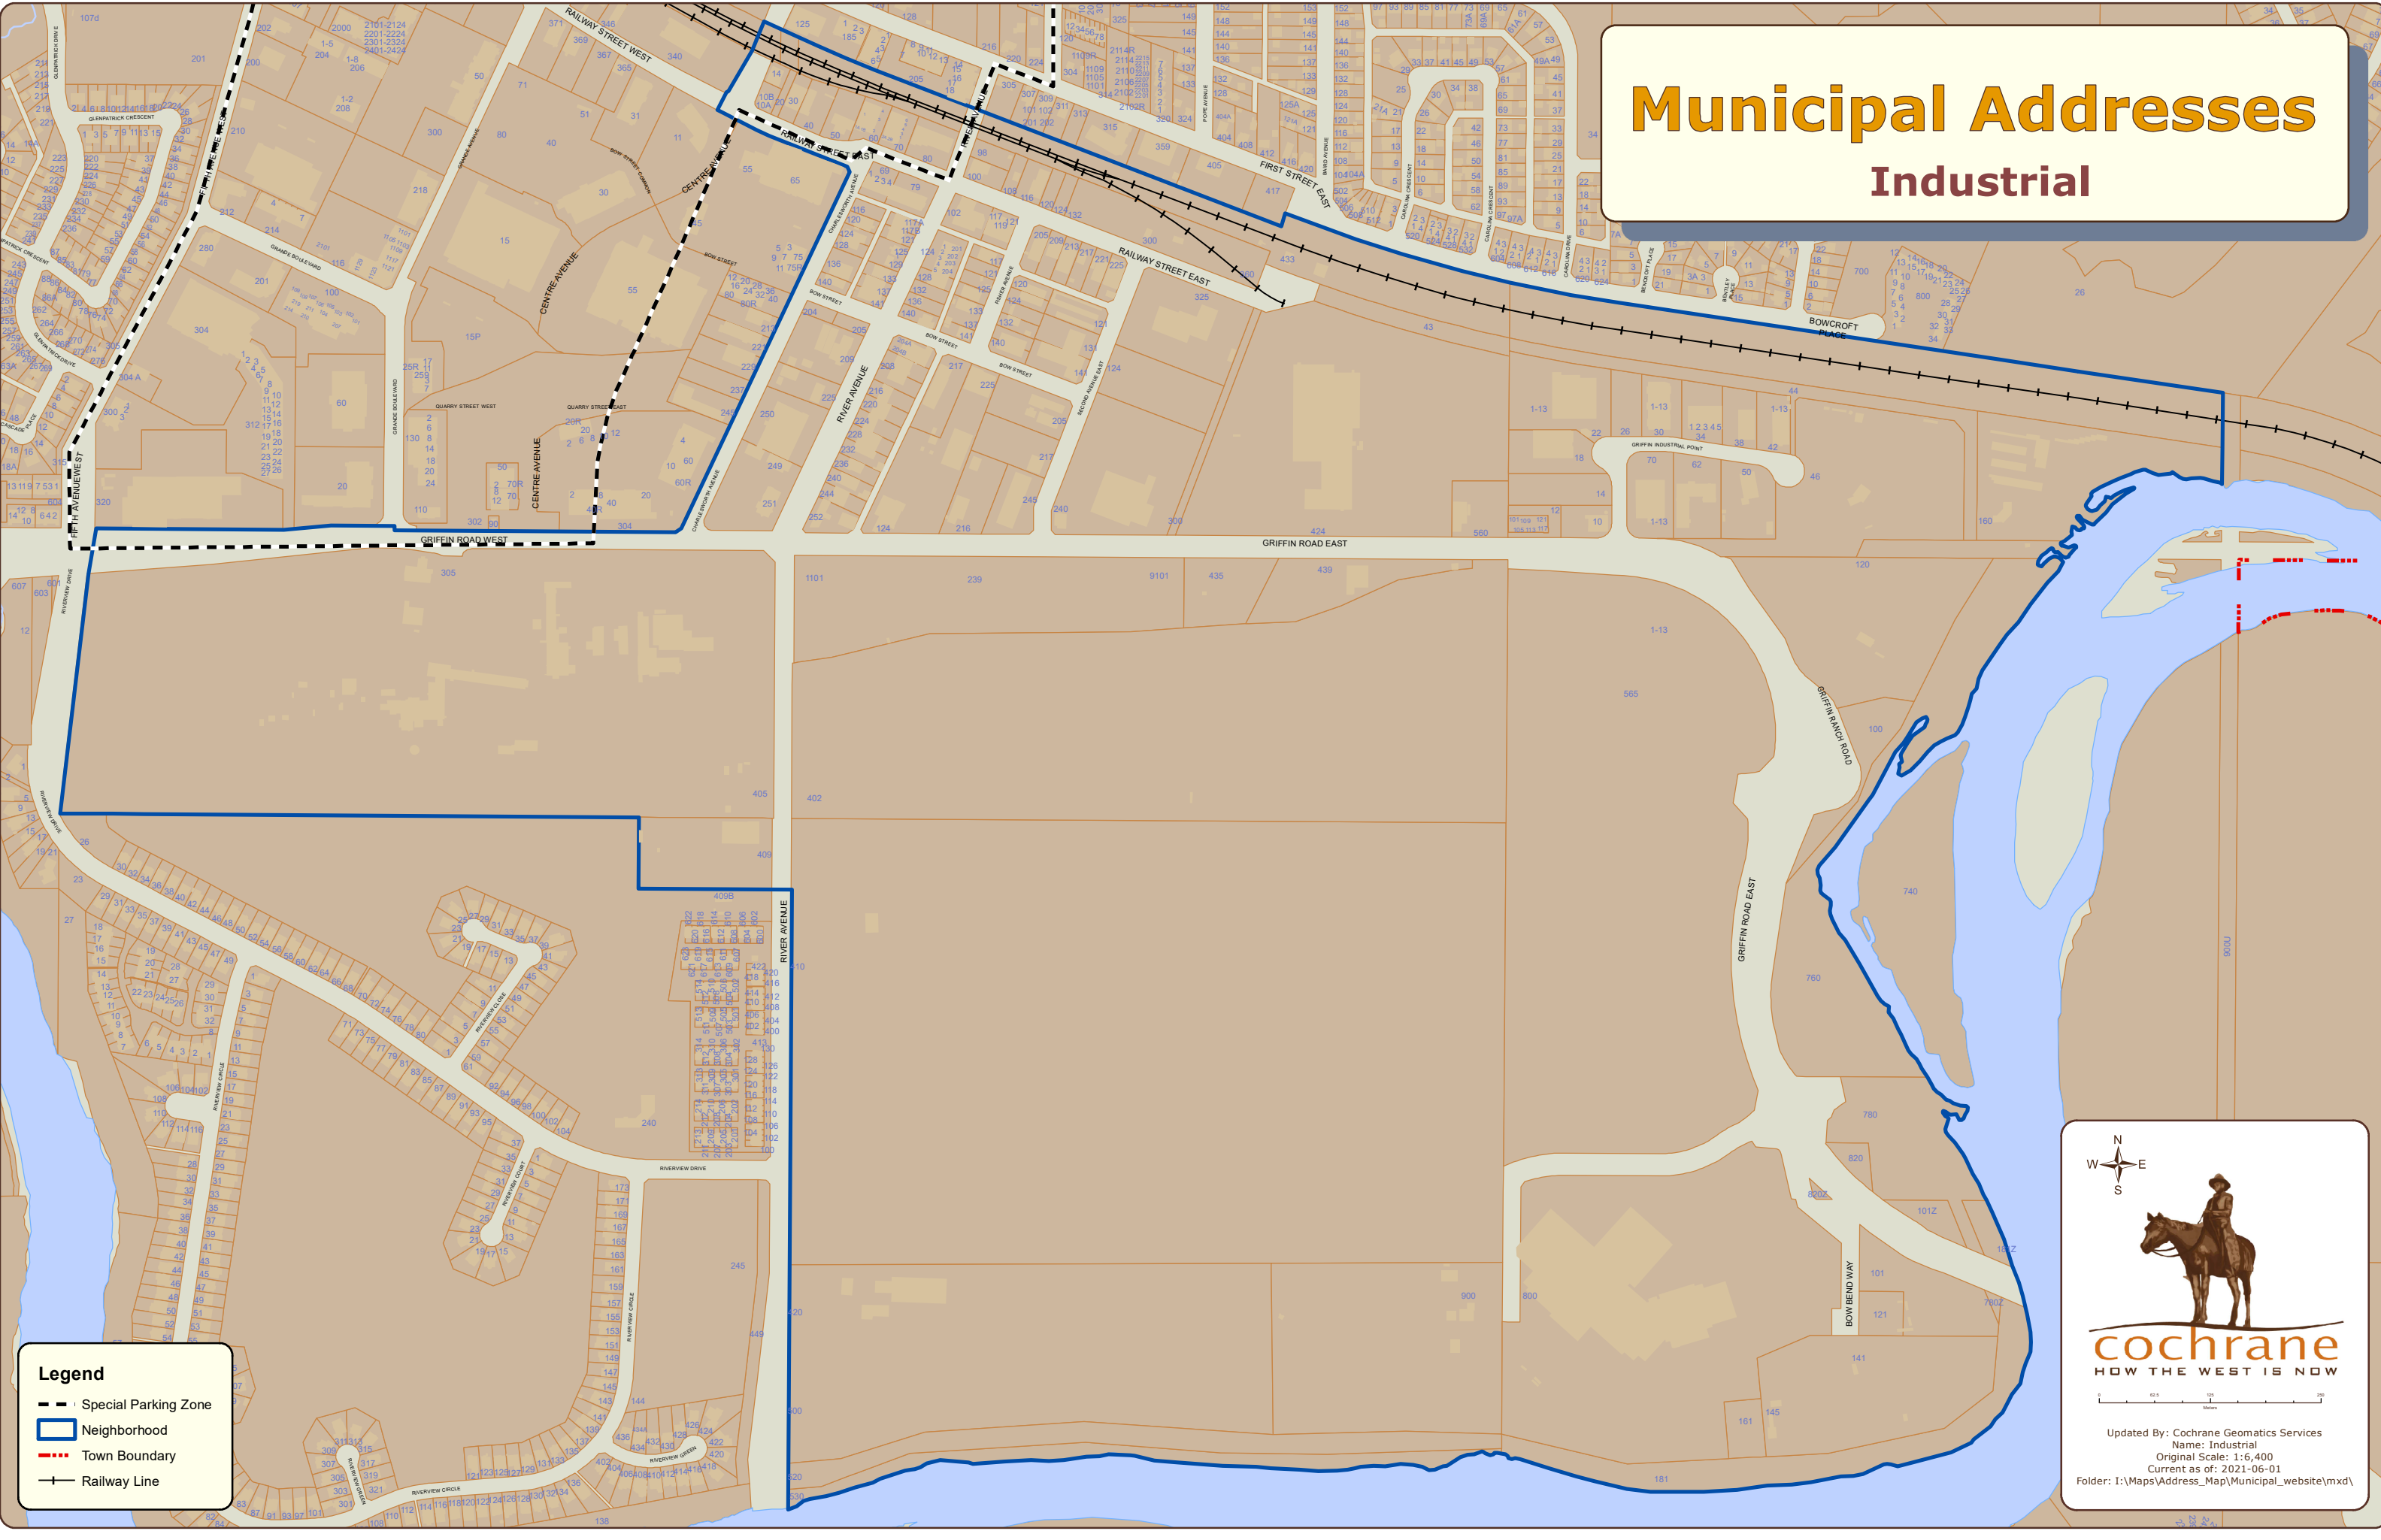

Municipal Addresses

Industrial

Legend

- Special Parking Zone
- ▭ Neighborhood
- - - Town Boundary
- + Railway Line

cochrane
HOW THE WEST IS NOW

Updated By: Cochrane Geomatics Services
Name: Industrial
Original Scale: 1:6,400
Current as of: 2021-06-01
Folder: I:\Maps\Address_Map\Municipal_website\mxd\