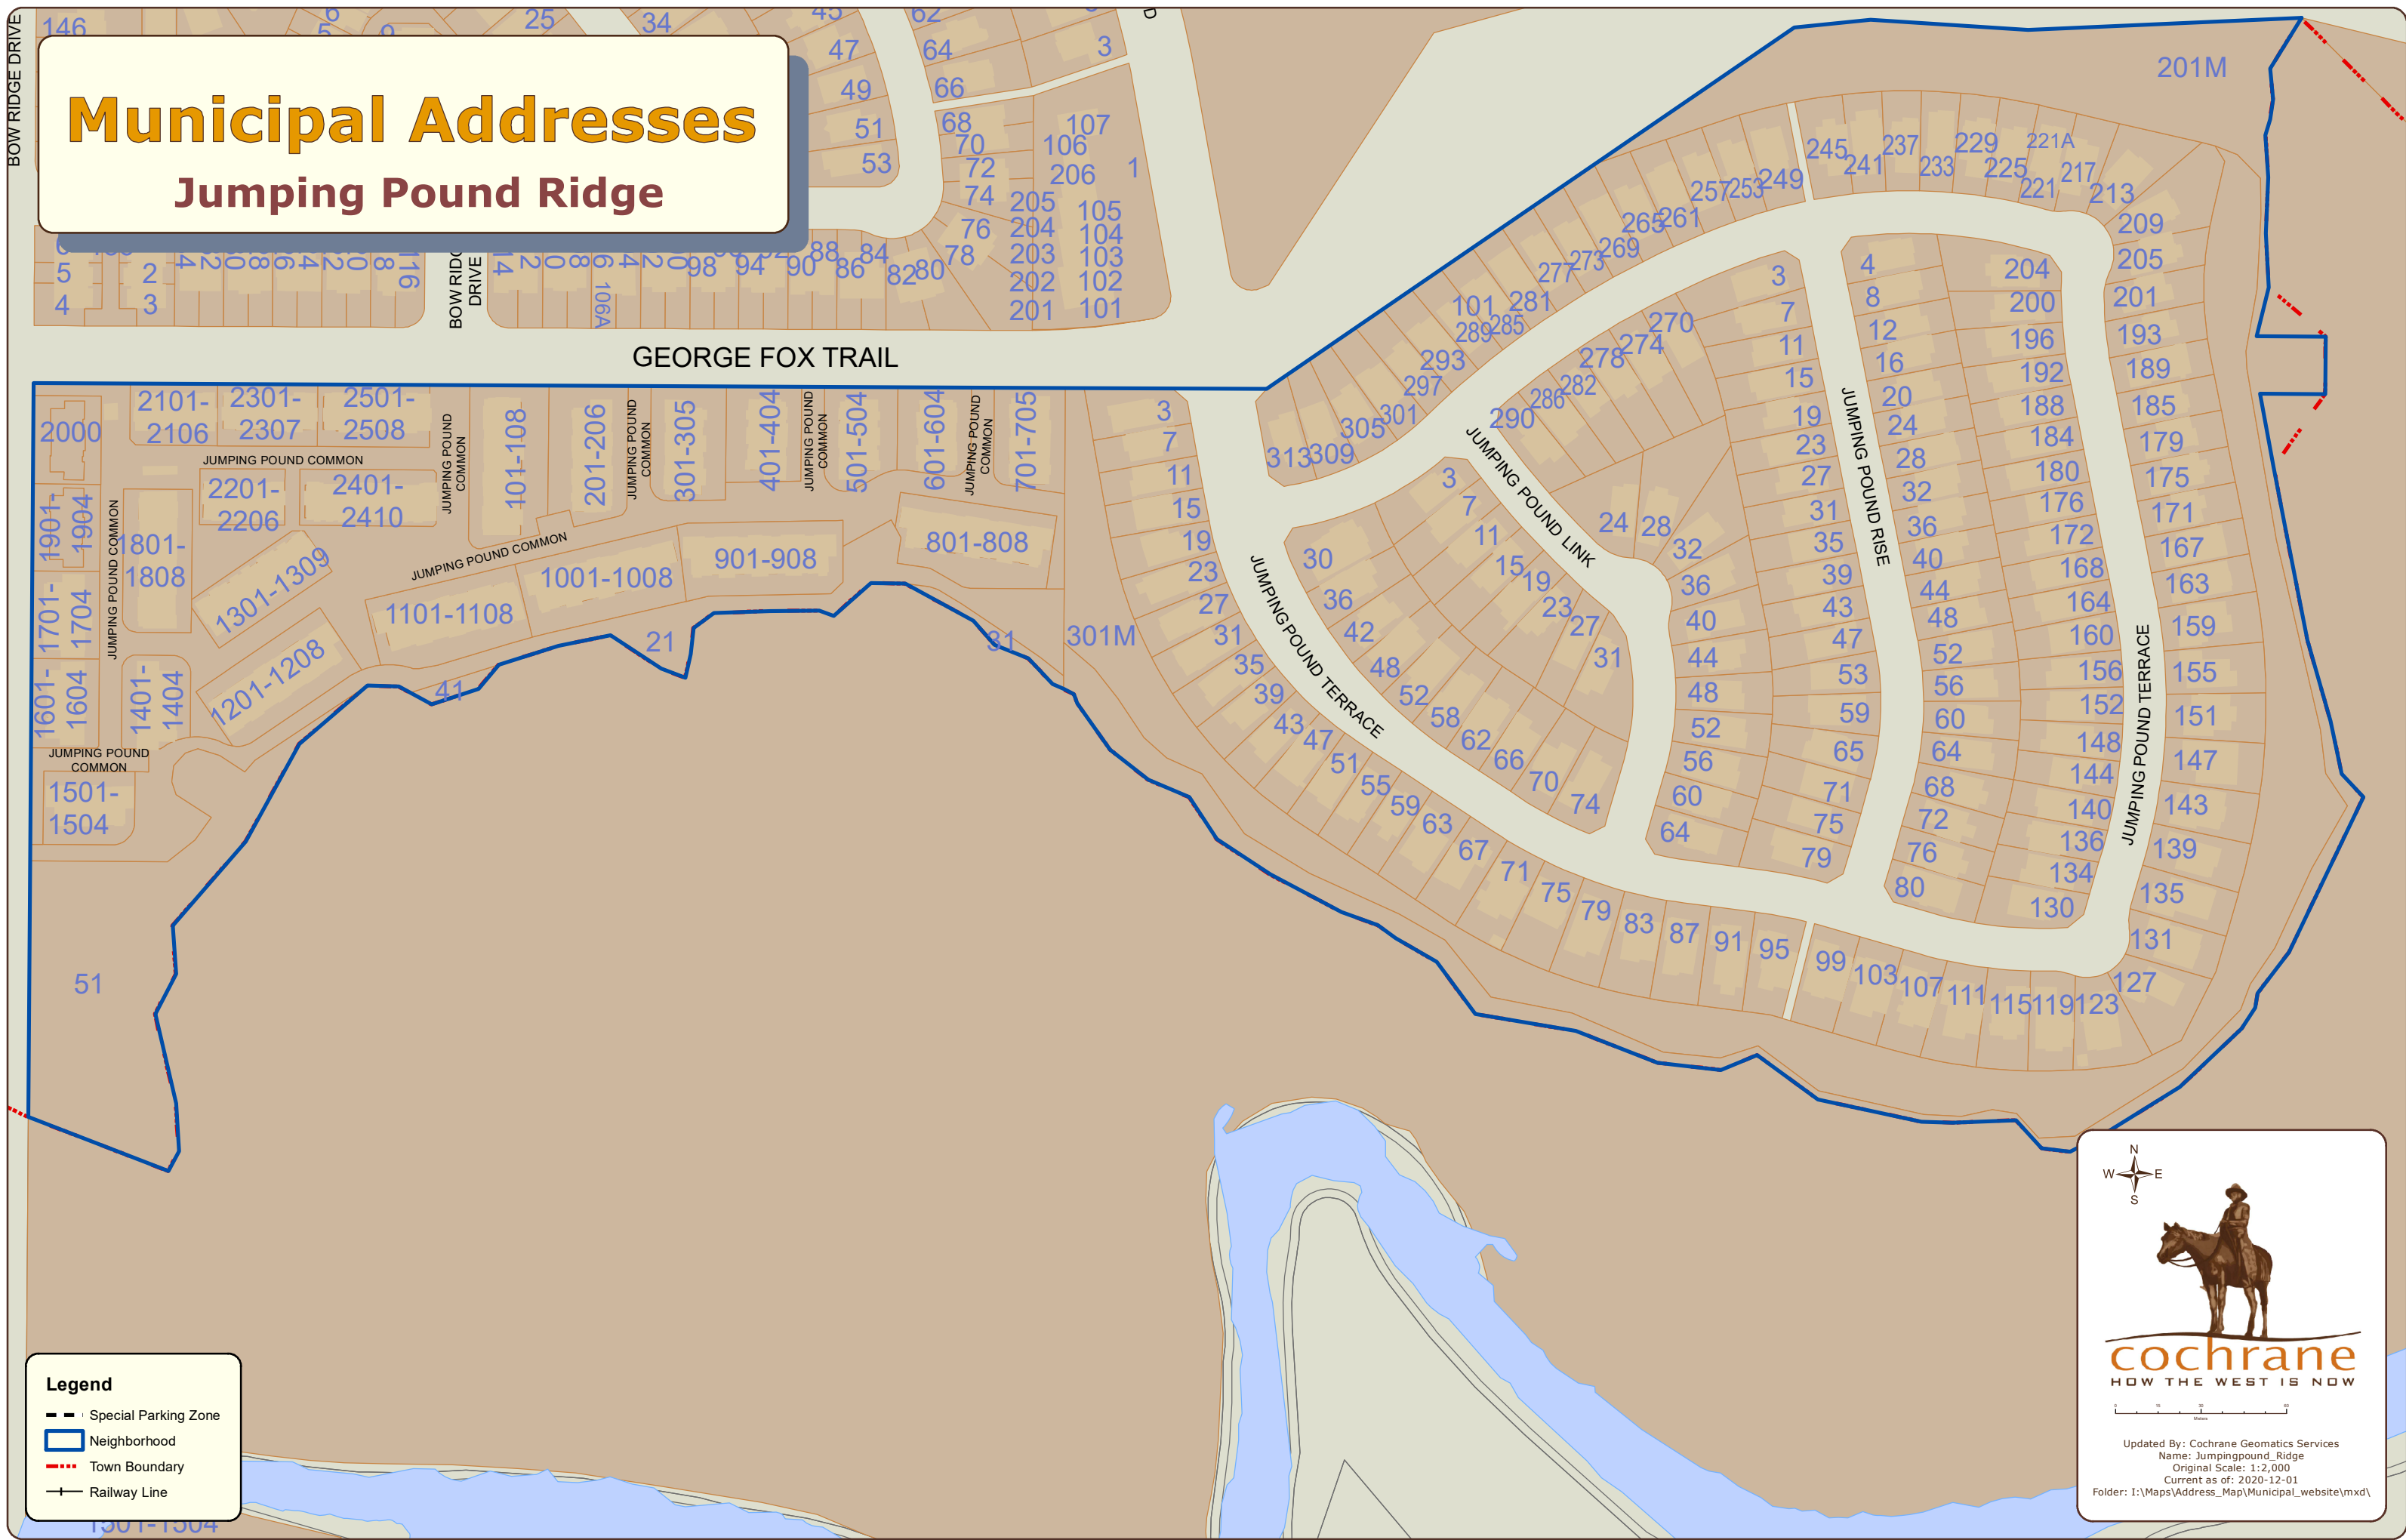

Municipal Addresses

Jumping Pound Ridge

Legend

- Special Parking Zone
- Neighborhood
- Town Boundary
- Railway Line

N
W E
S

cochrane
HOW THE WEST IS NOW

Updated By: Cochrane Geomatics Services
Name: Jumpingpound_Ridge
Original Scale: 1:2,000
Current as of: 2020-12-01
Folder: I:\Maps\Address_Map\Municipal_website\mxd\