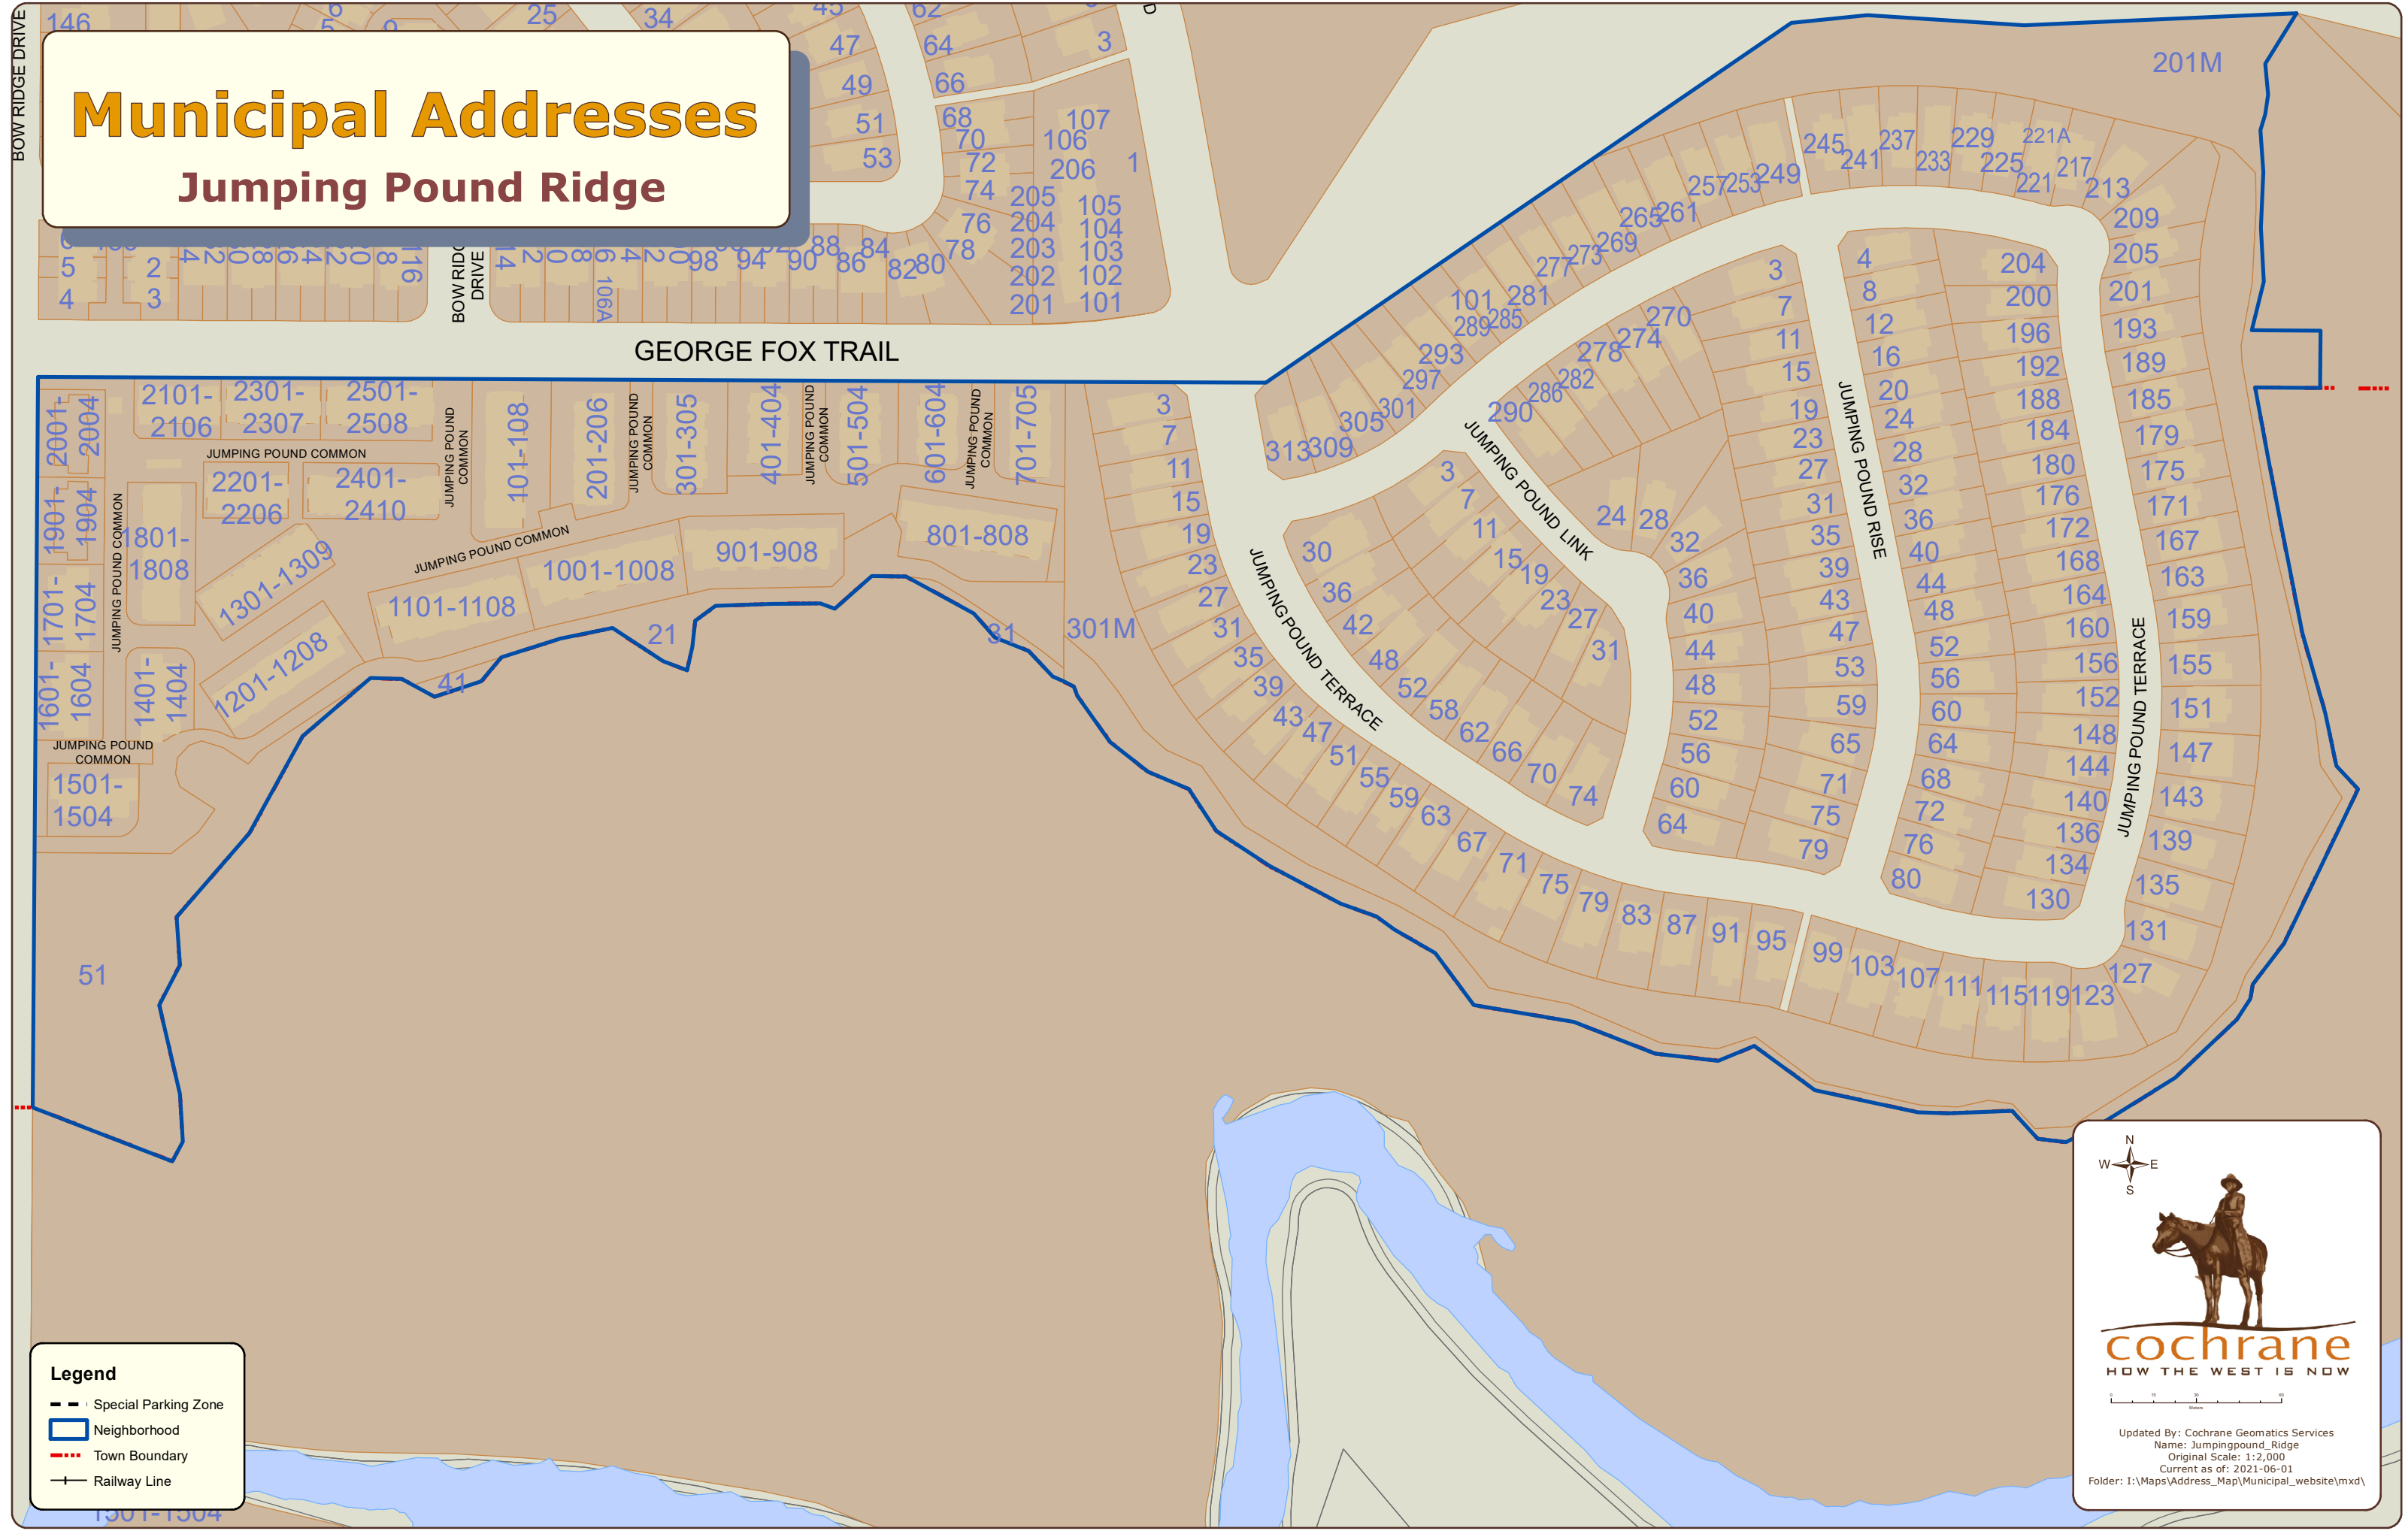

# Municipal Addresses

## Jumping Pound Ridge

**Legend**

- Special Parking Zone
- Neighborhood
- Town Boundary
- Railway Line

N  
W E  
S

**cochrane**  
HOW THE WEST IS NOW

Updated By: Cochrane Geomatics Services  
Name: Jumpingpound\_Ridge  
Original Scale: 1:2,000  
Current as of: 2021-06-01  
Folder: I:\Maps\Address\_Map\Municipal\_website\mxd\