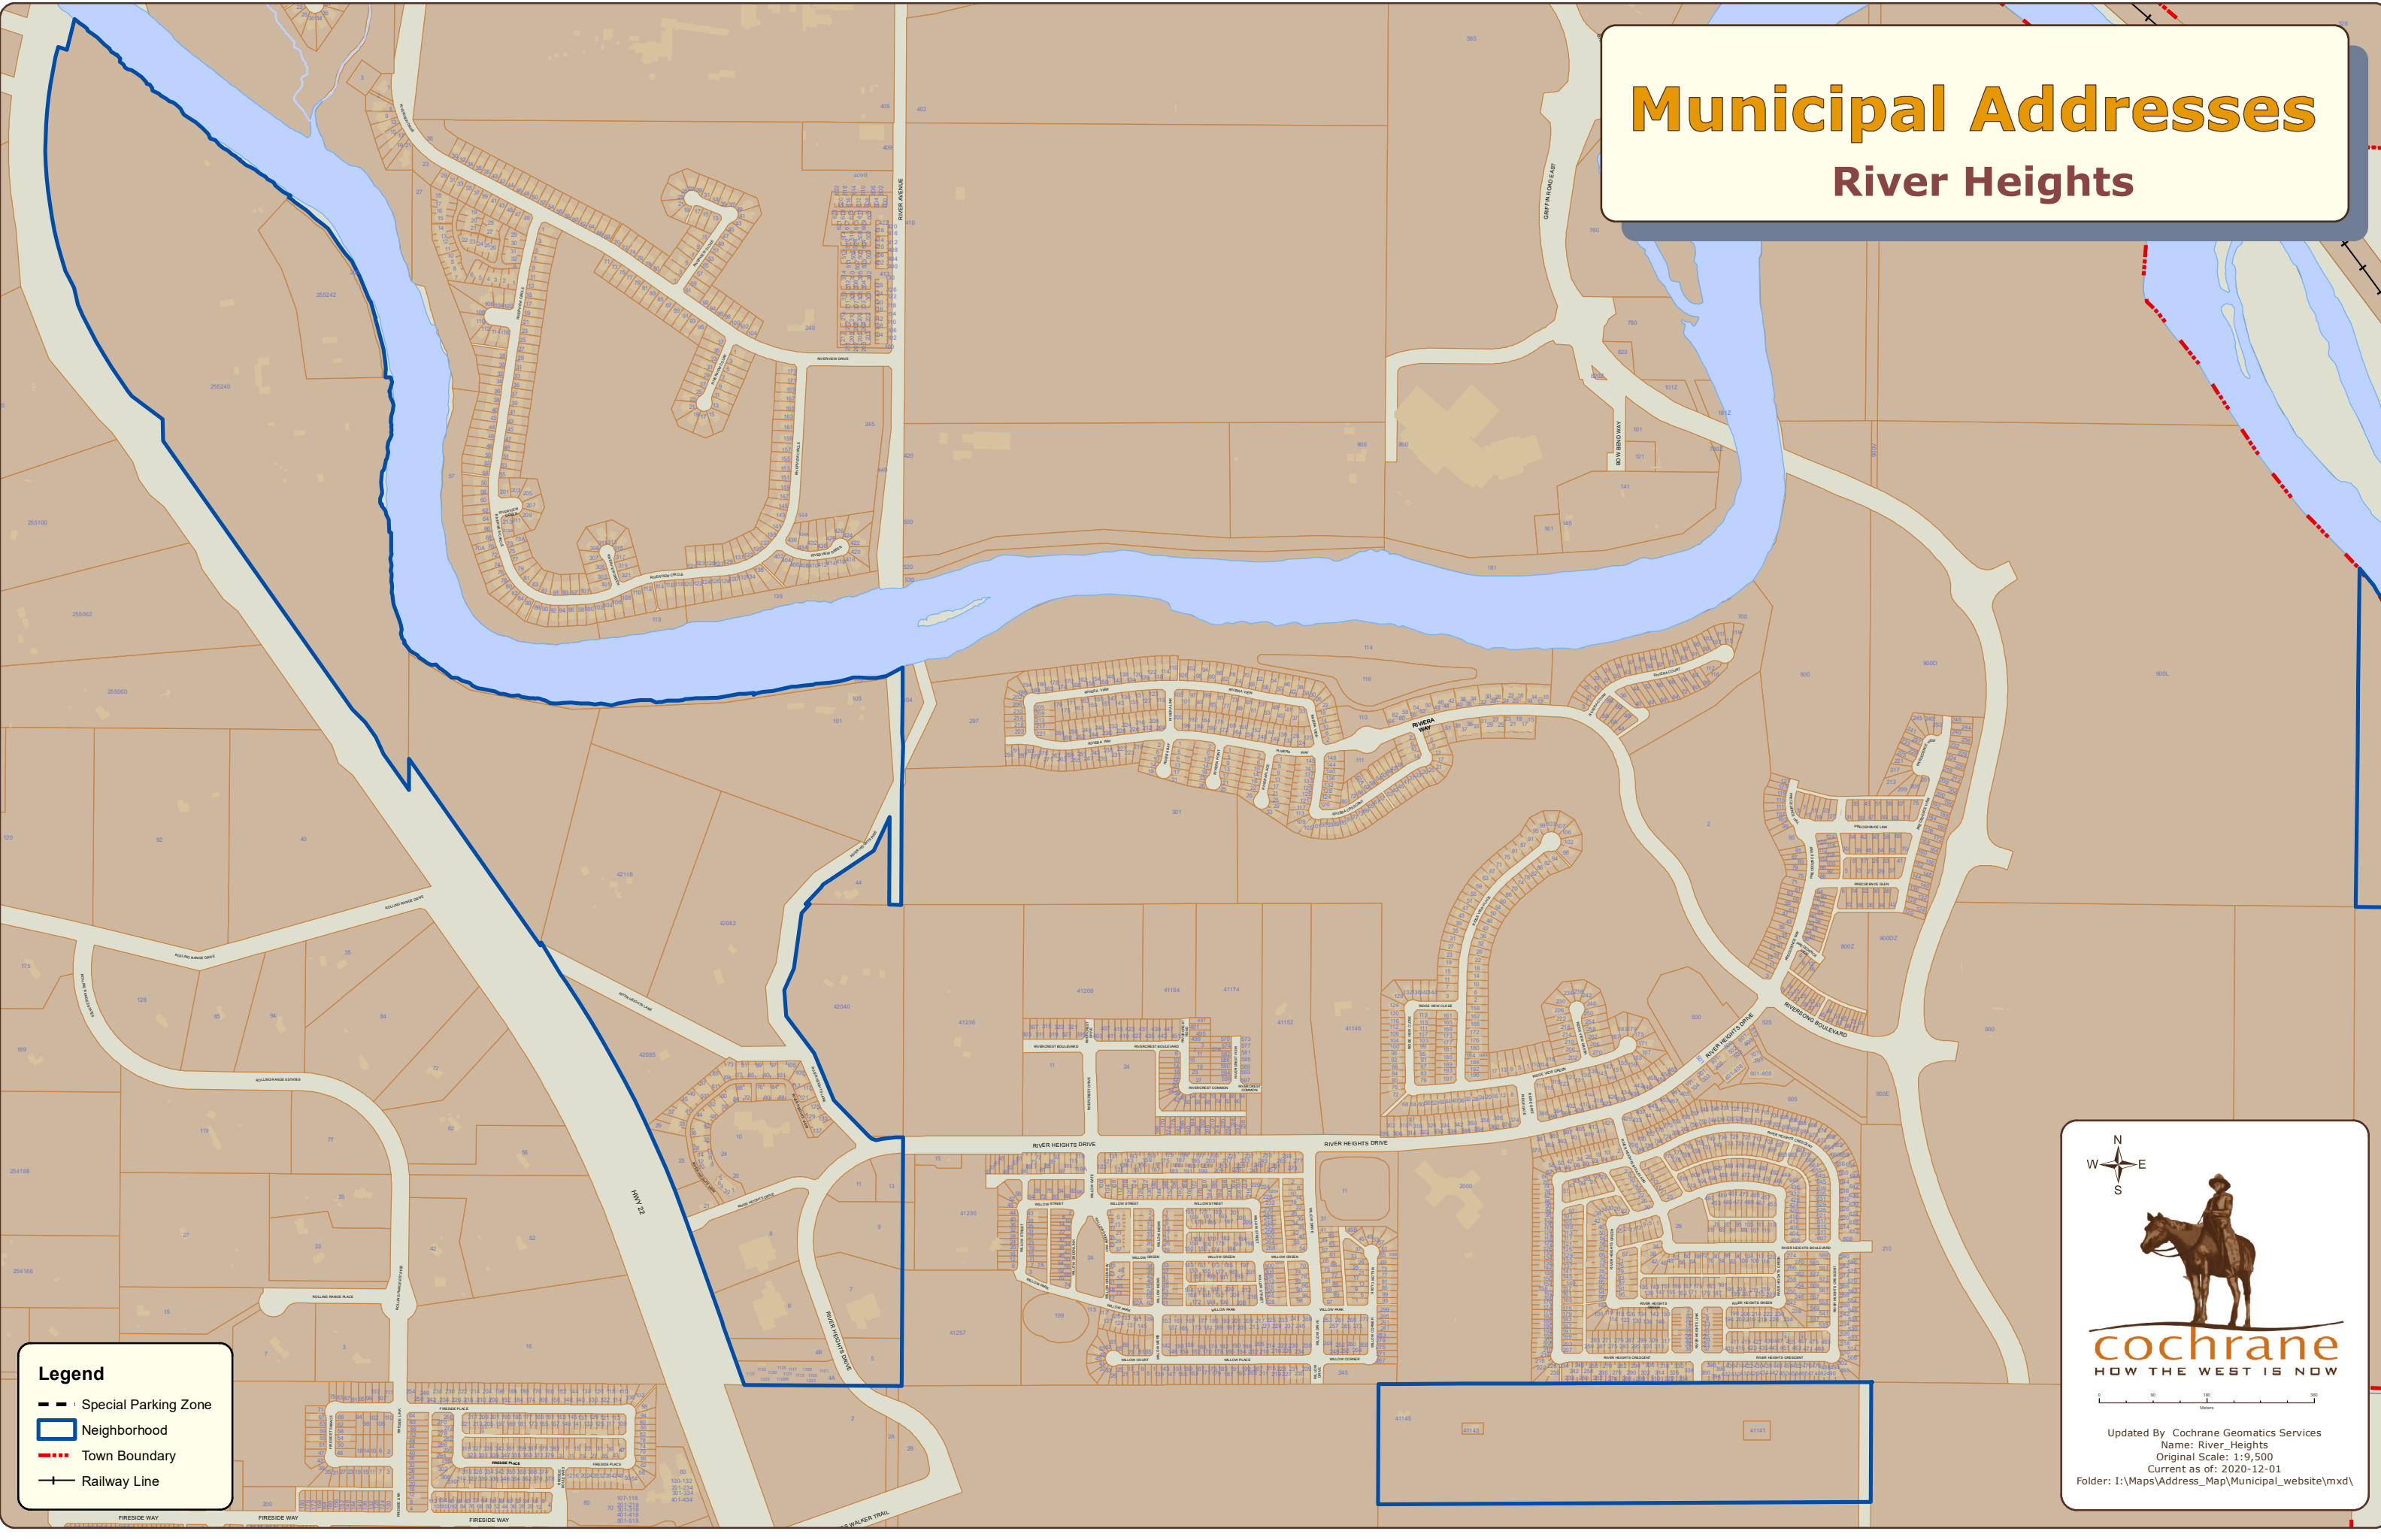

Municipal Addresses

River Heights

Legend

- Special Parking Zone
- Neighborhood
- Town Boundary
- Railway Line

cochrane
HOW THE WEST IS NOW

Updated By Cochrane Geomatics Services
Name: River_Heights
Original Scale: 1:9,500
Current as of: 2020-12-01
Folder: I:\Maps\Address_Map\Municipal_website\mxd\