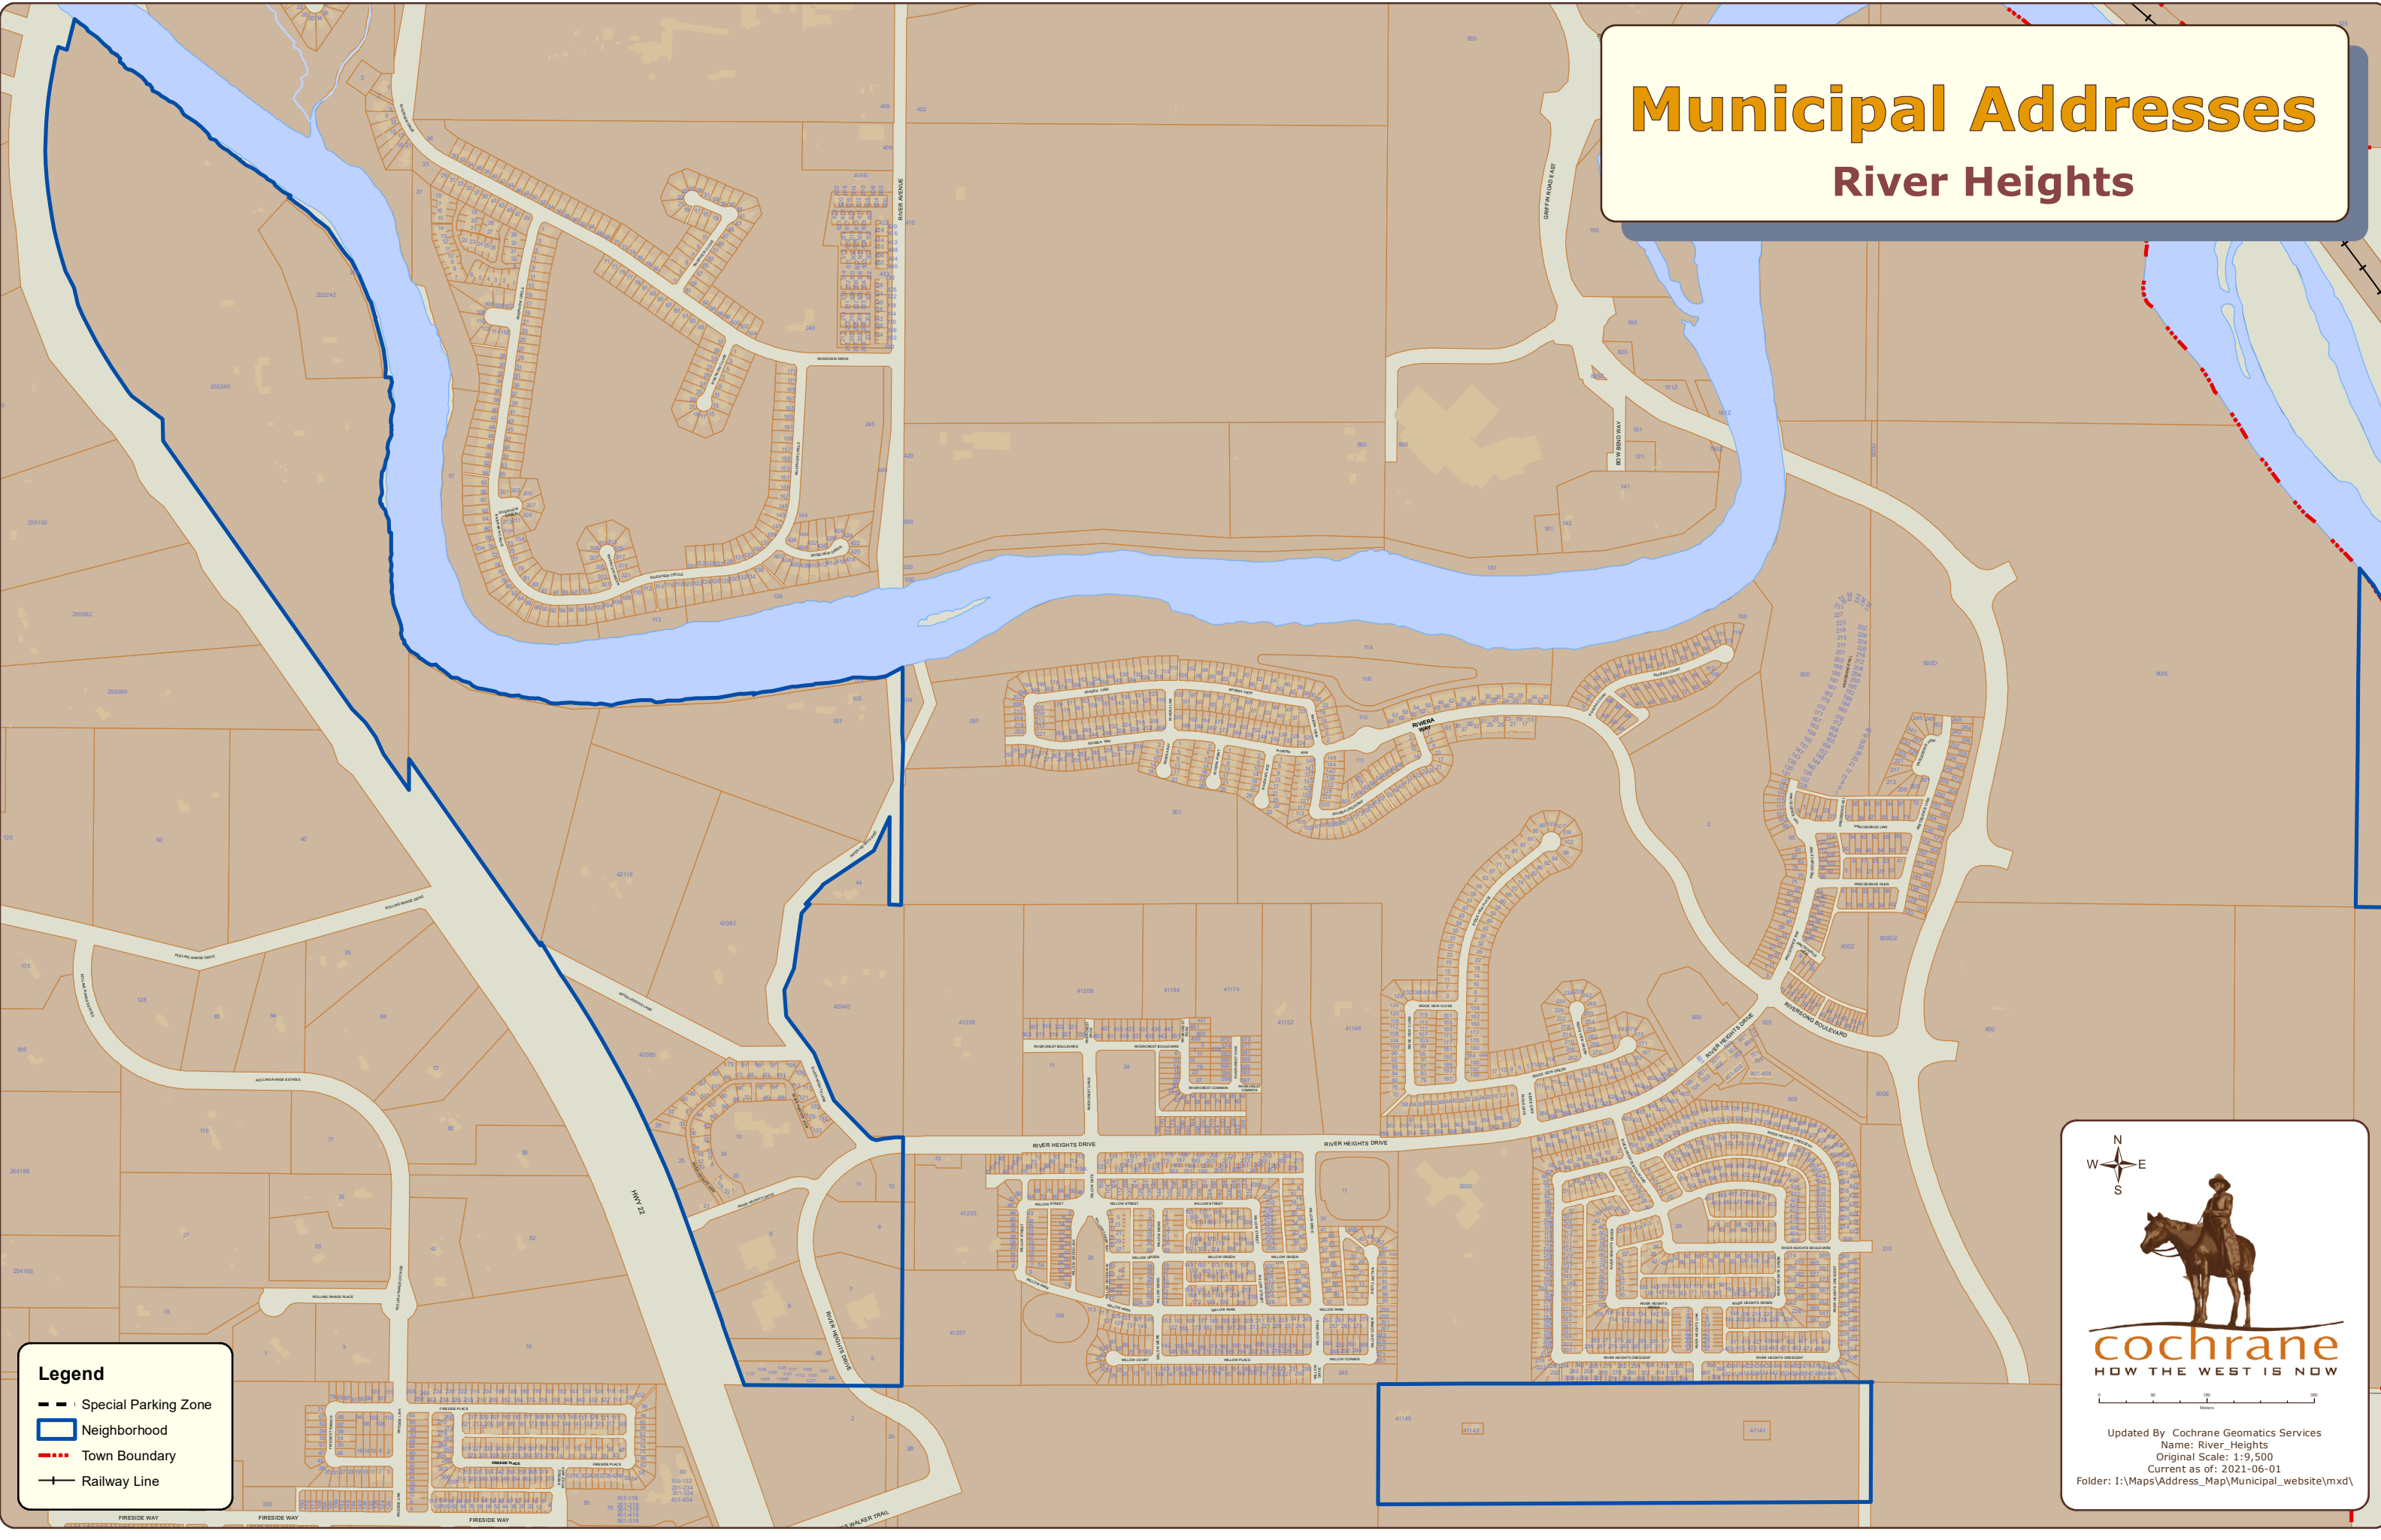

Municipal Addresses

River Heights

Legend

- Special Parking Zone
- Neighborhood
- Town Boundary
- Railway Line

cochrane
HOW THE WEST IS NOW

Updated By Cochrane Geomatics Services
Name: River_Heights
Original Scale: 1:9,500
Current as of: 2021-06-01
Folder: I:\Maps\Address_Map\Municipal_website\mxd\