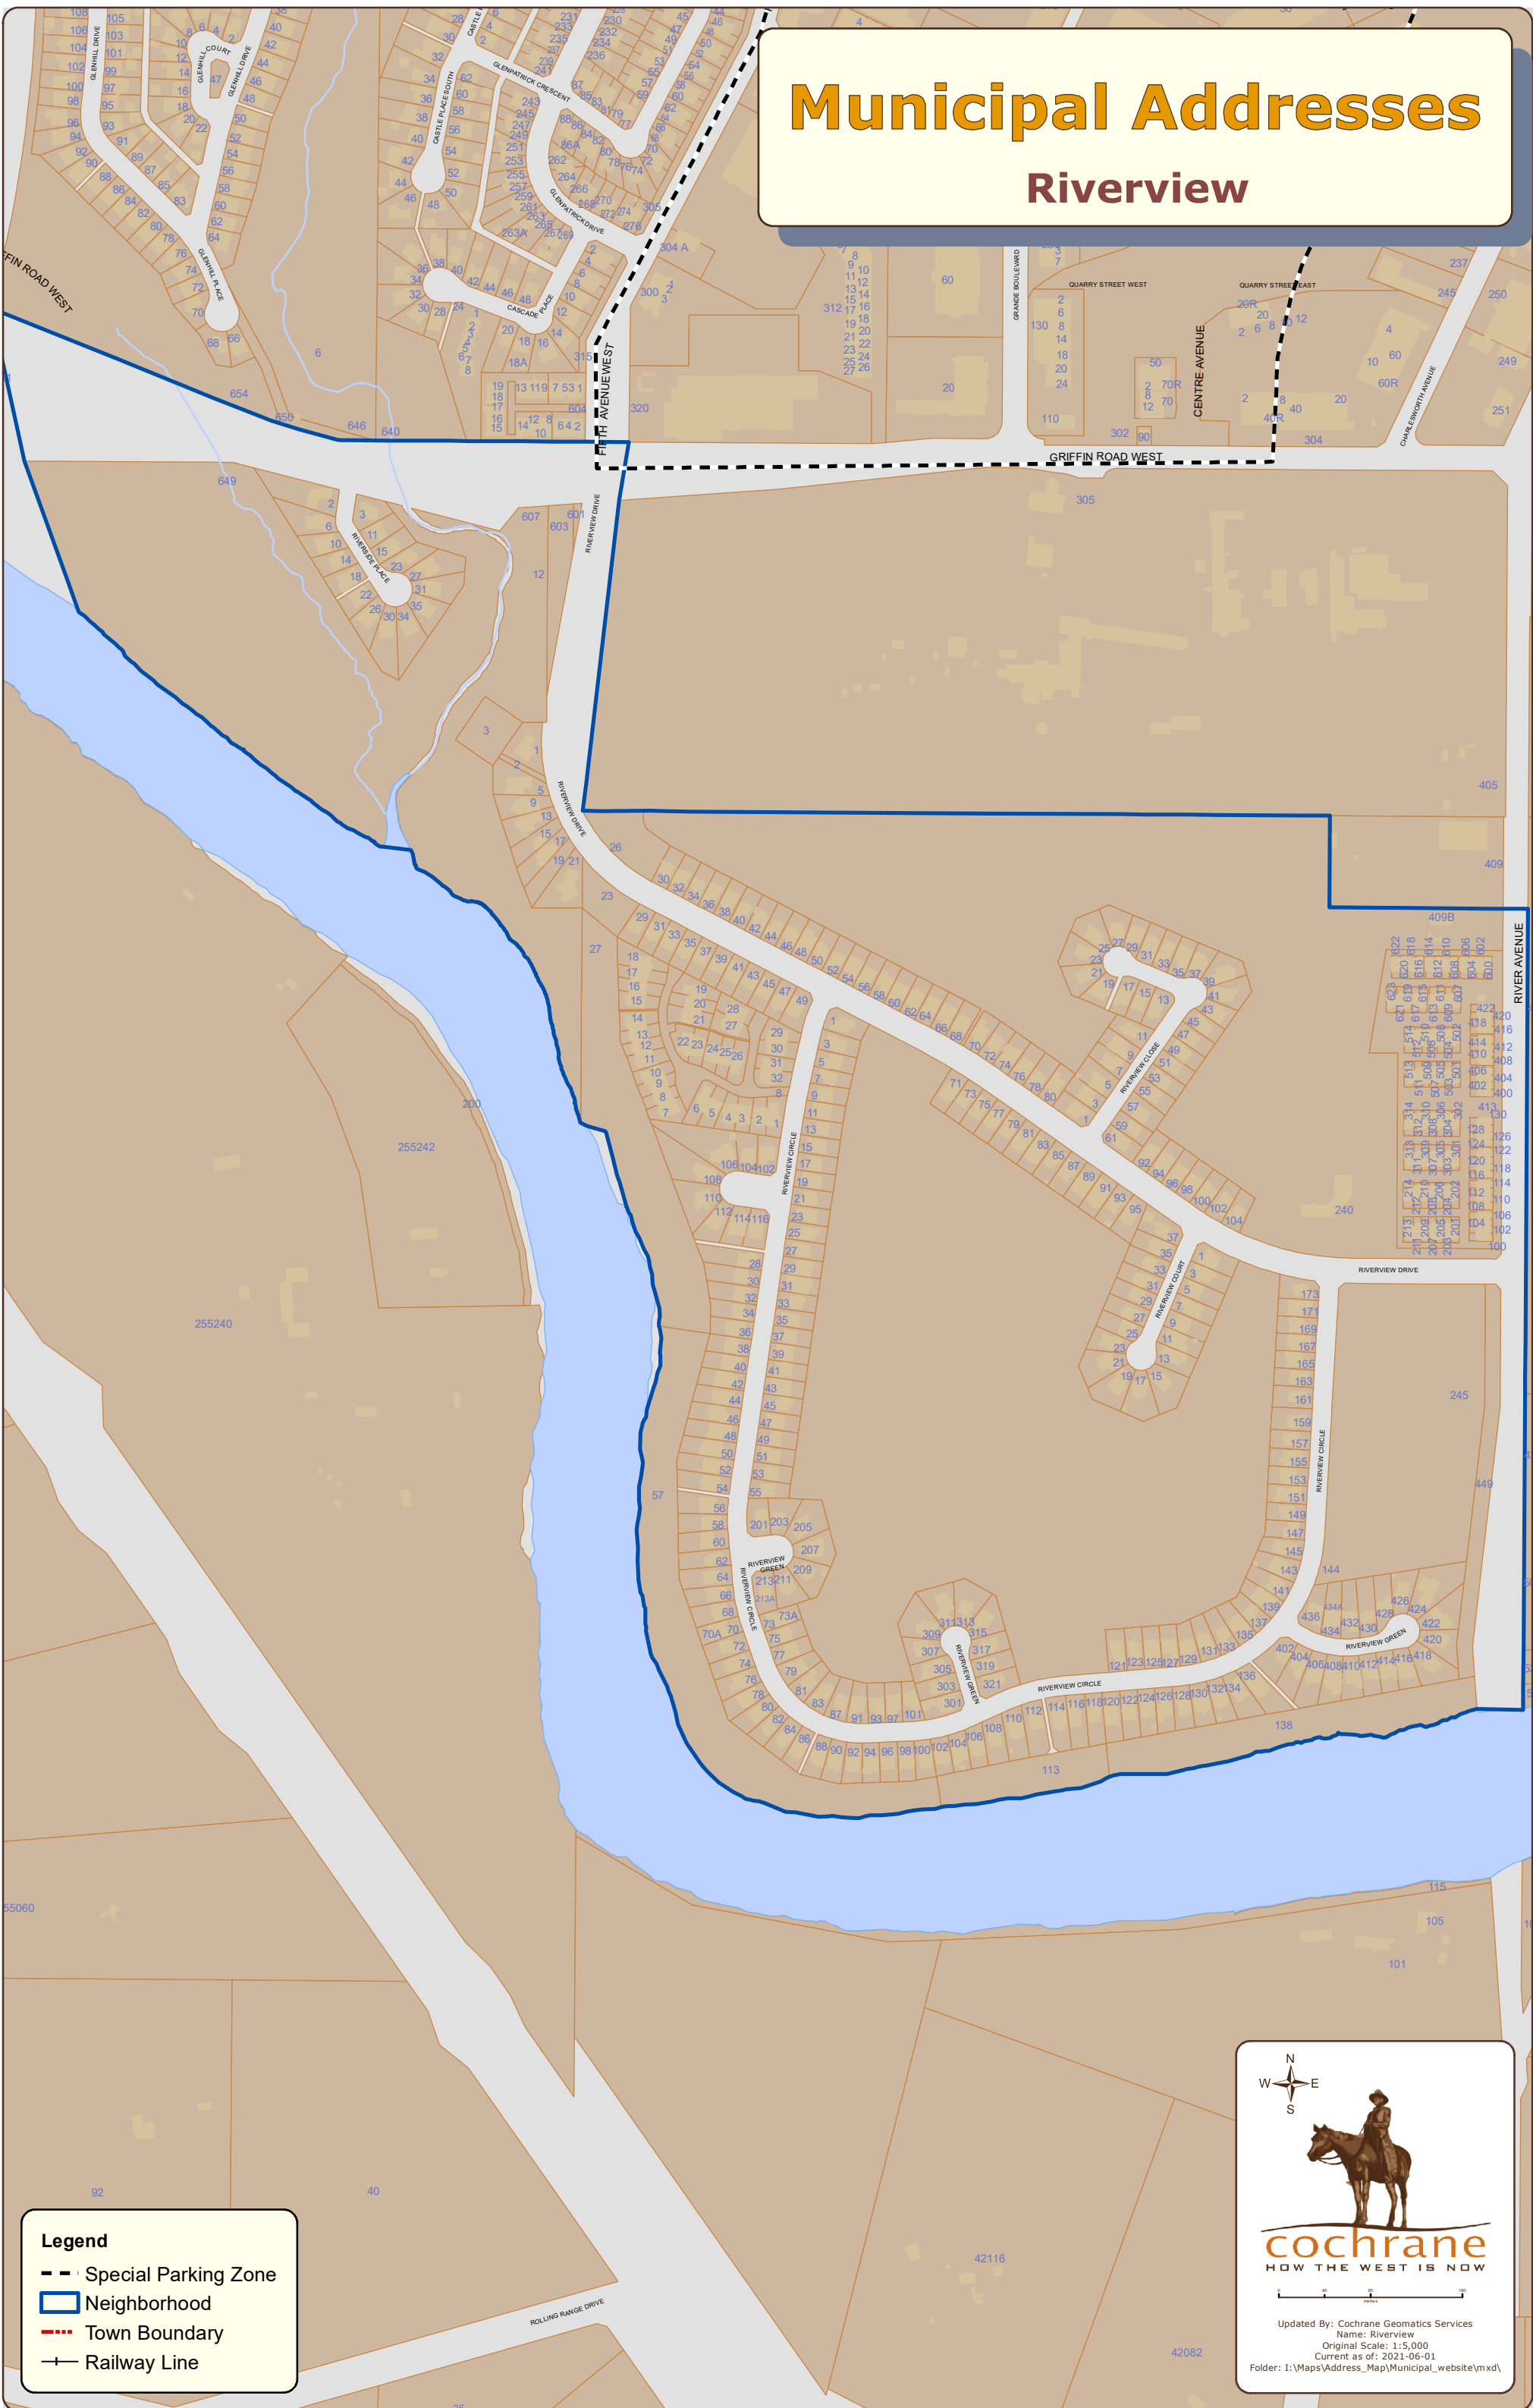

Municipal Addresses

Riverview

Legend

- - - Special Parking Zone
- ▭ Neighborhood
- - - Town Boundary
- + Railway Line

Updated By: Cochrane Geomatics Services
Name: Riverview
Original Scale: 1:5,000
Current as of: 2021-06-01
Folder: I:\Maps\Address_Map\Municipal_website\mxd\'