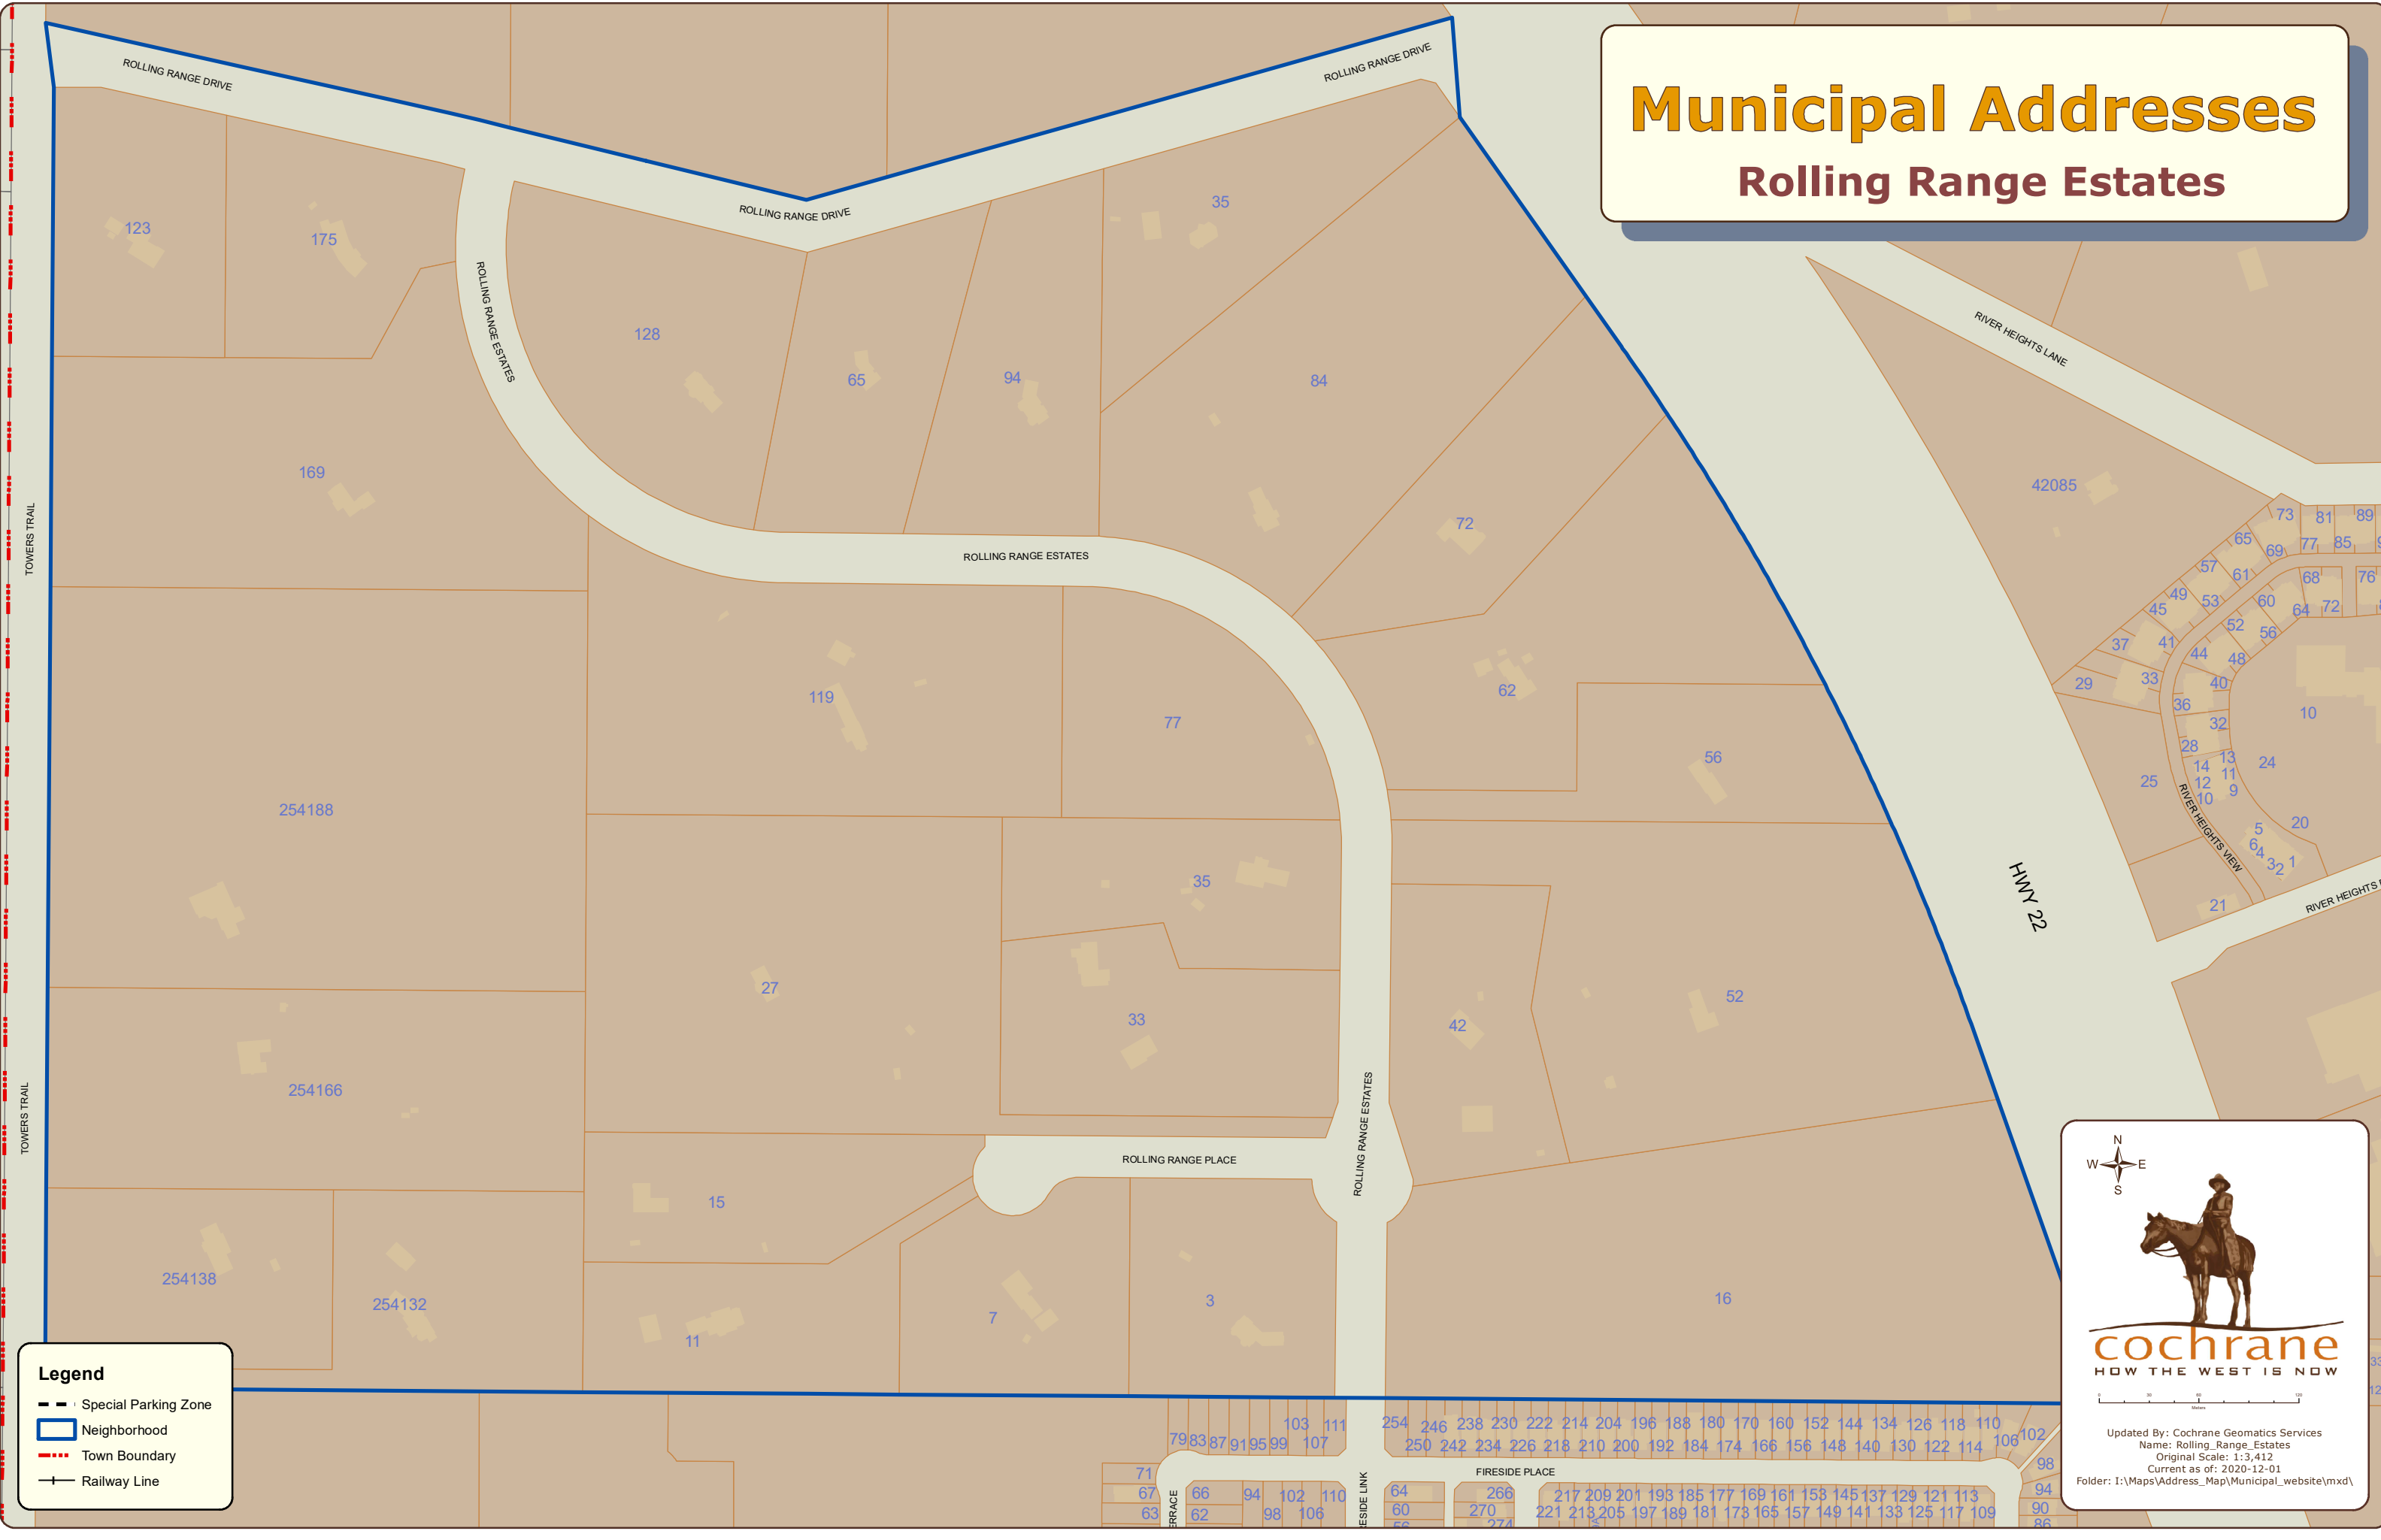

Municipal Addresses

Rolling Range Estates

Legend

- Special Parking Zone
- Neighborhood
- Town Boundary
- Railway Line

cochrane
HOW THE WEST IS NOW

Updated By: Cochrane Geomatics Services
Name: Rolling_Range_Estates
Original Scale: 1:3,412
Current as of: 2020-12-01
Folder: I:\Maps\Address_Map\Municipal_website\mxd\