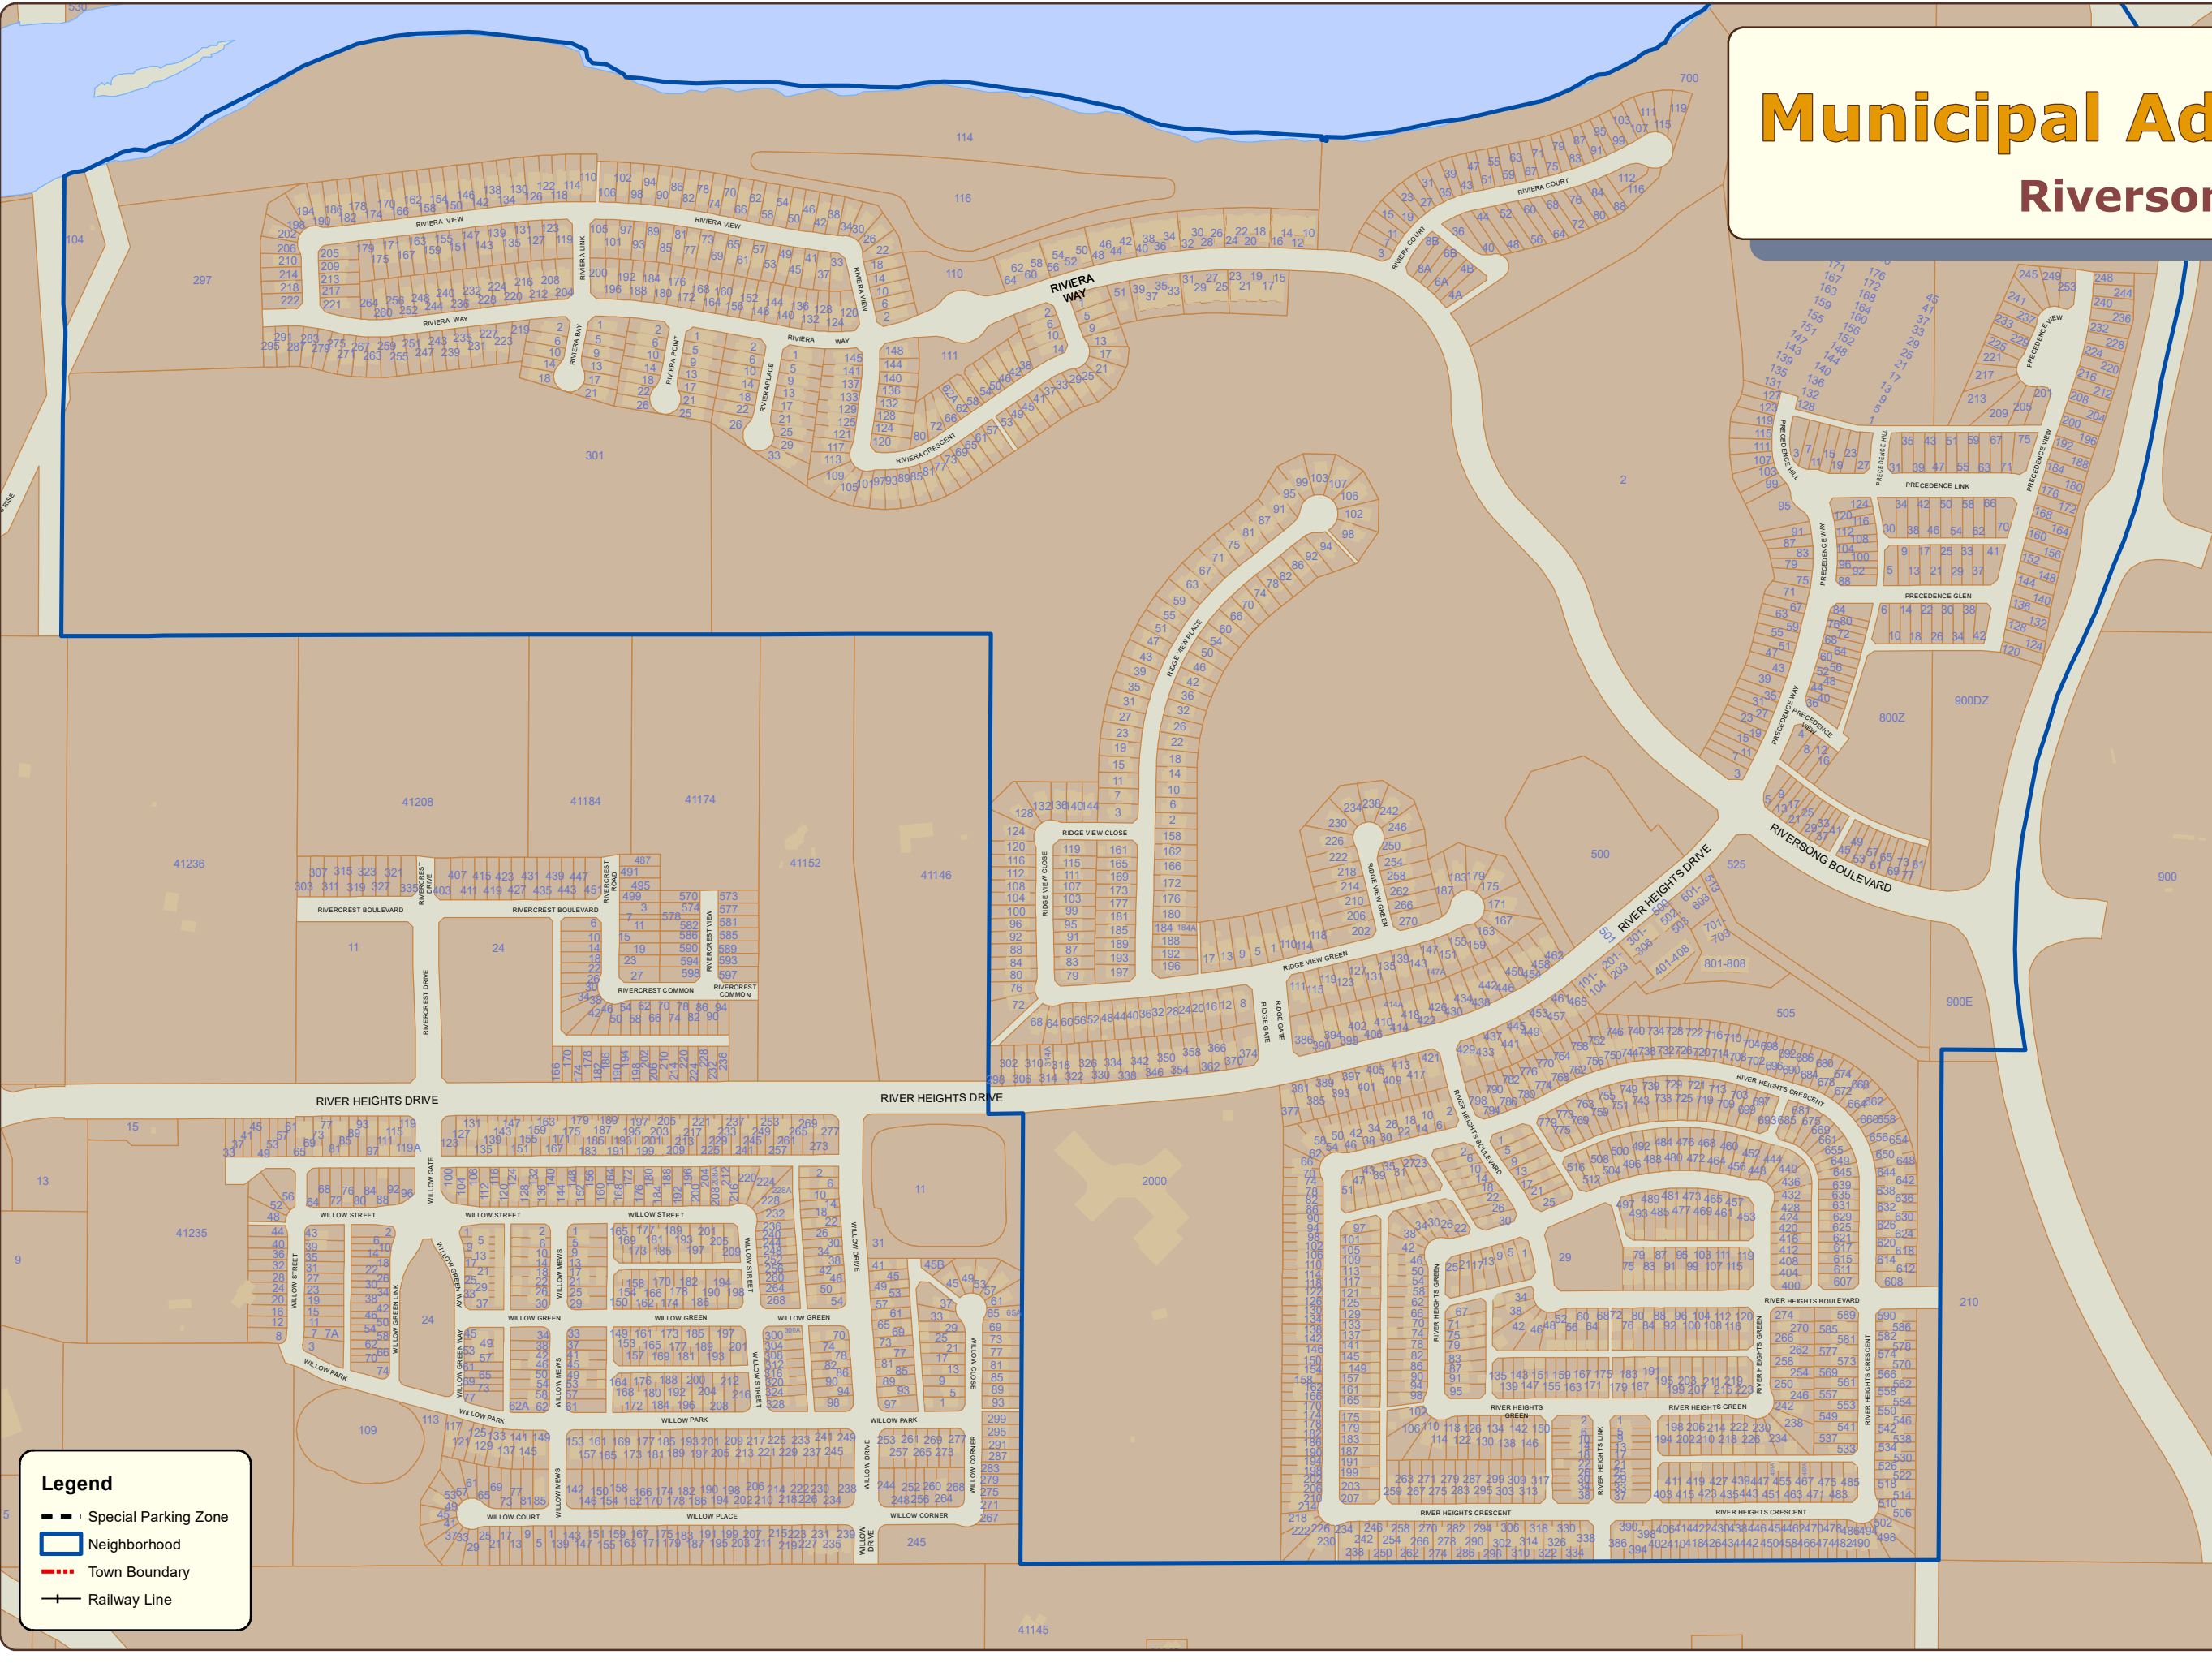

Municipal Addresses

Riversong

Legend

- Special Parking Zone
- Neighborhood
- Town Boundary
- Railway Line

cochrane
HOW THE WEST IS NOW

Updated By: Cochrane Geomatics Services
Name: Riversong
Original Scale: 1:5,300
Current as of: 2021-06-01
Folder: I:\Maps\Address_Map\Municipal_website\mxd\