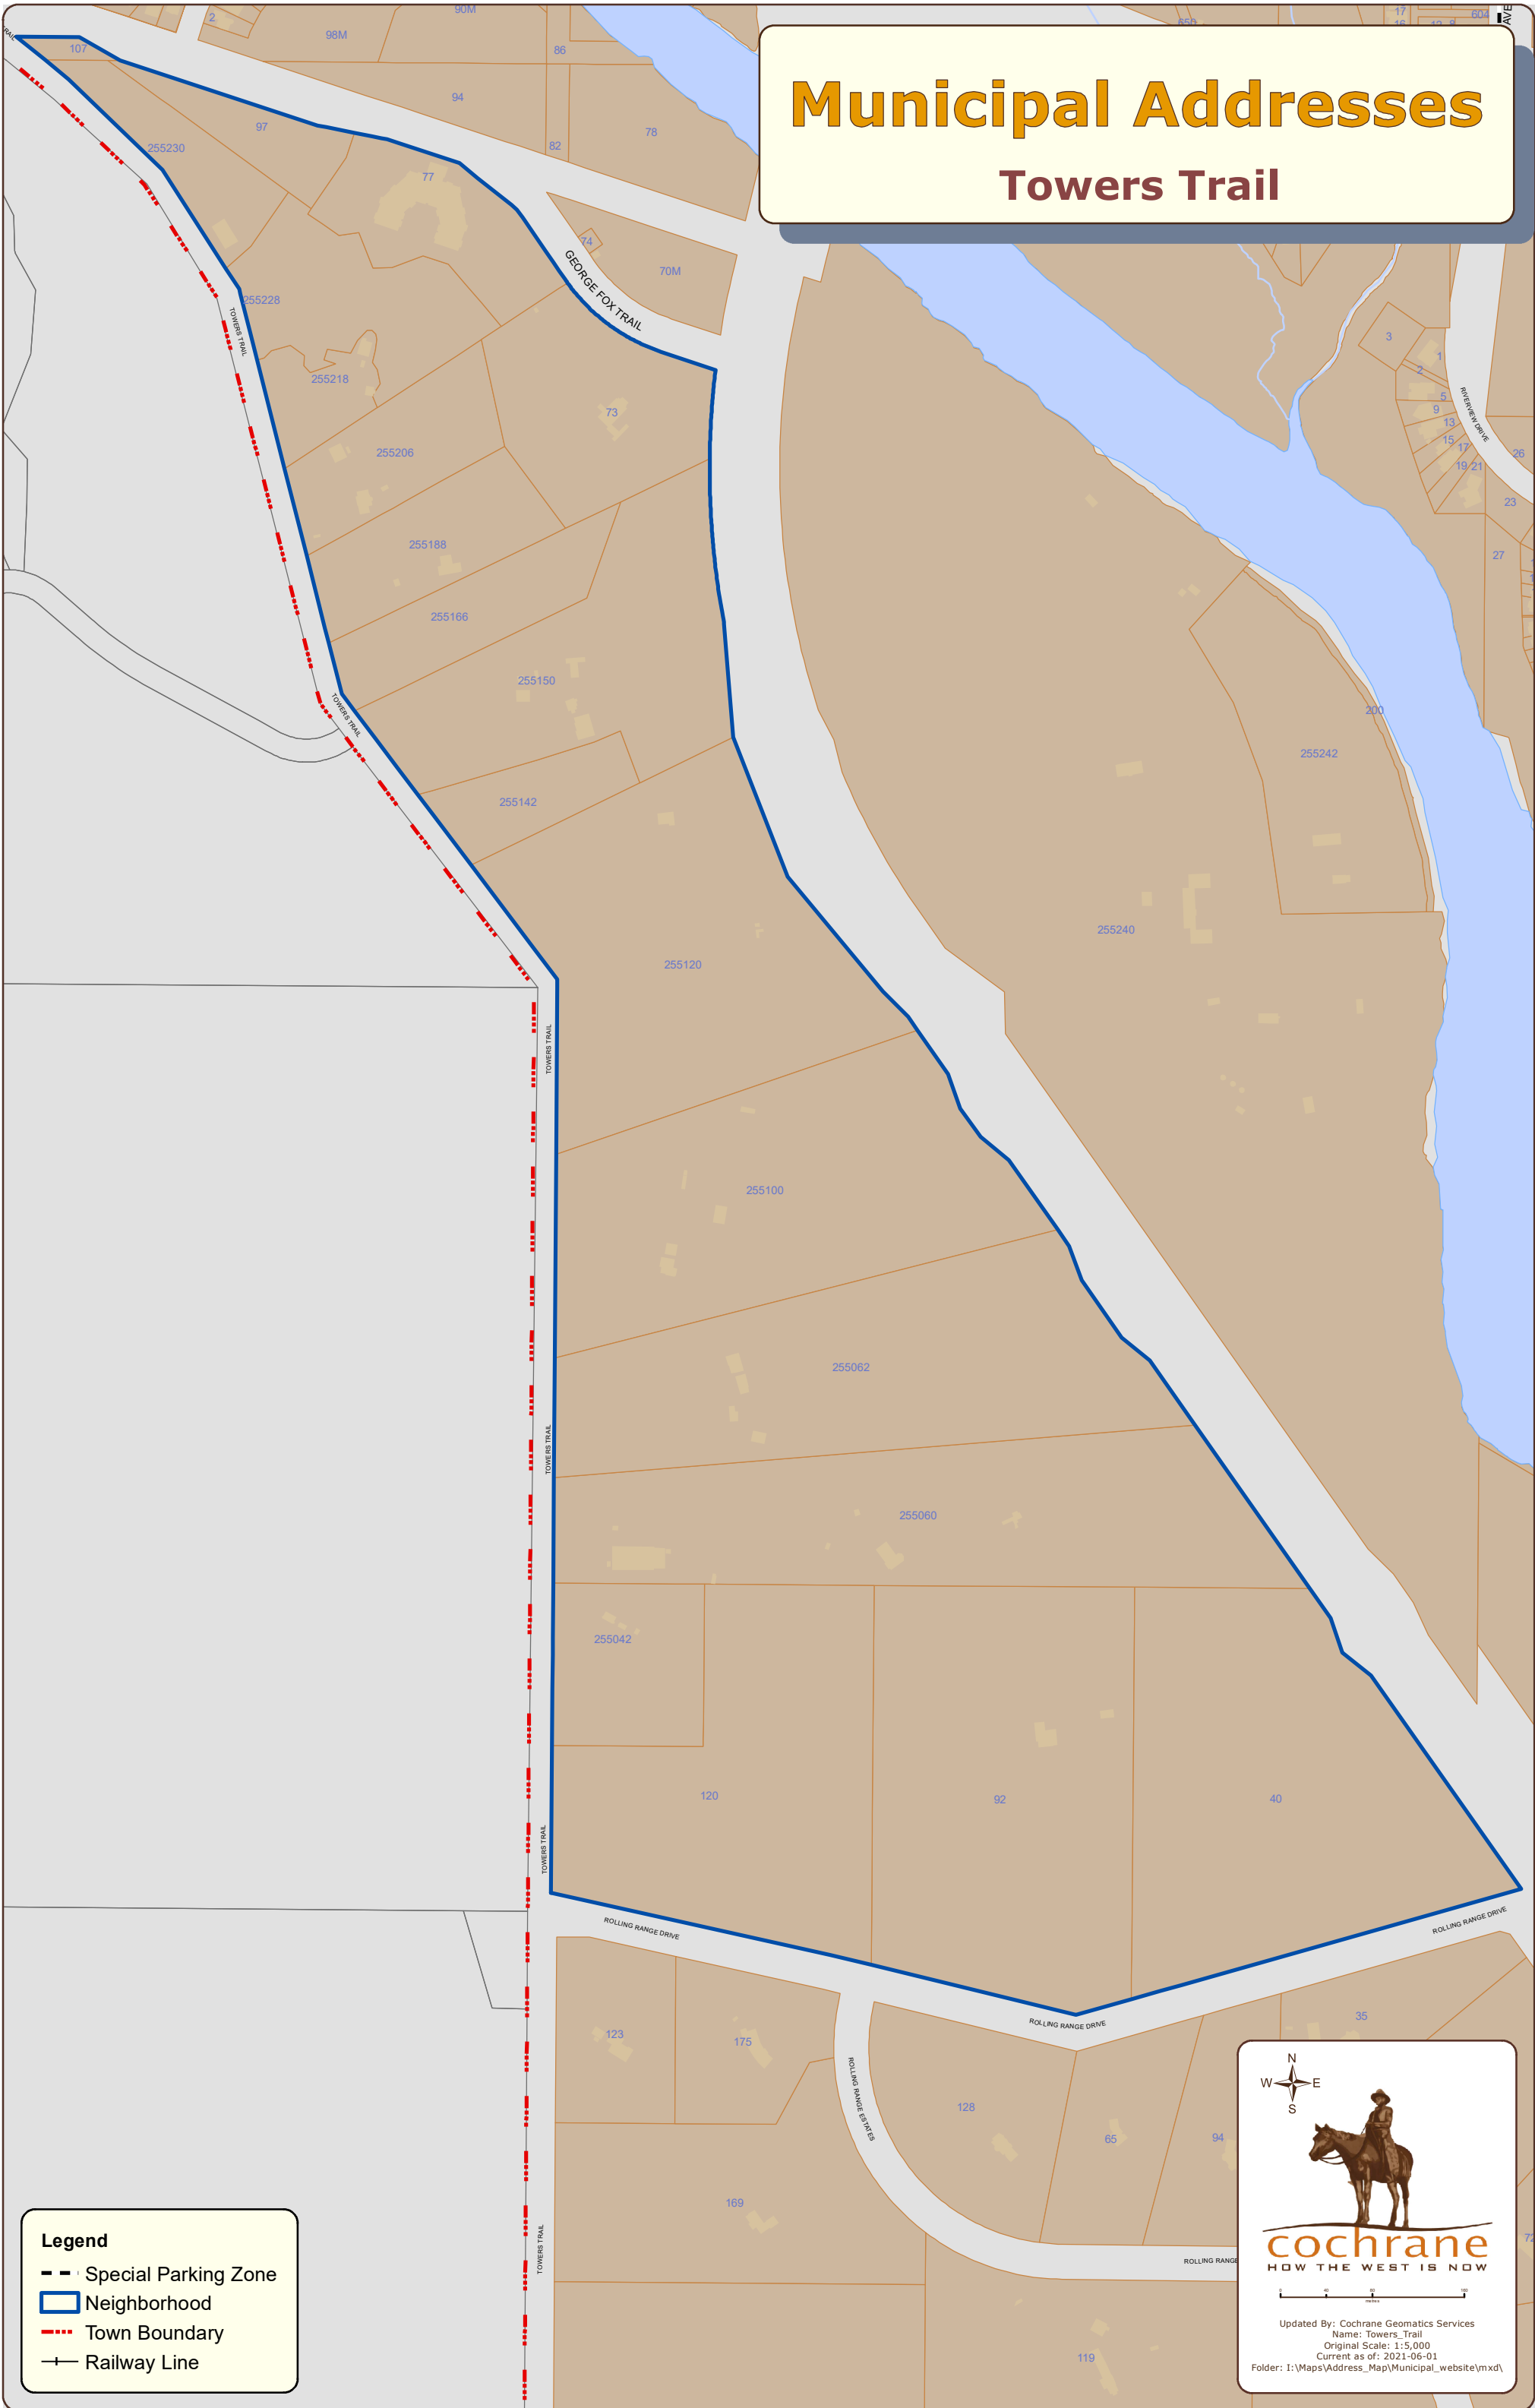

Municipal Addresses

Towers Trail

Legend

- - Special Parking Zone
- ▭ Neighborhood
- · - · Town Boundary
- + - - Railway Line

N
W E
S

cochrane
HOW THE WEST IS NOW

0 40 80 120
METERS

Updated By: Cochrane Geomatics Services
Name: Towers_Trail
Original Scale: 1:5,000
Current as of: 2021-06-01
Folder: I:\Maps\Address_Map\Municipal_website\mxd\