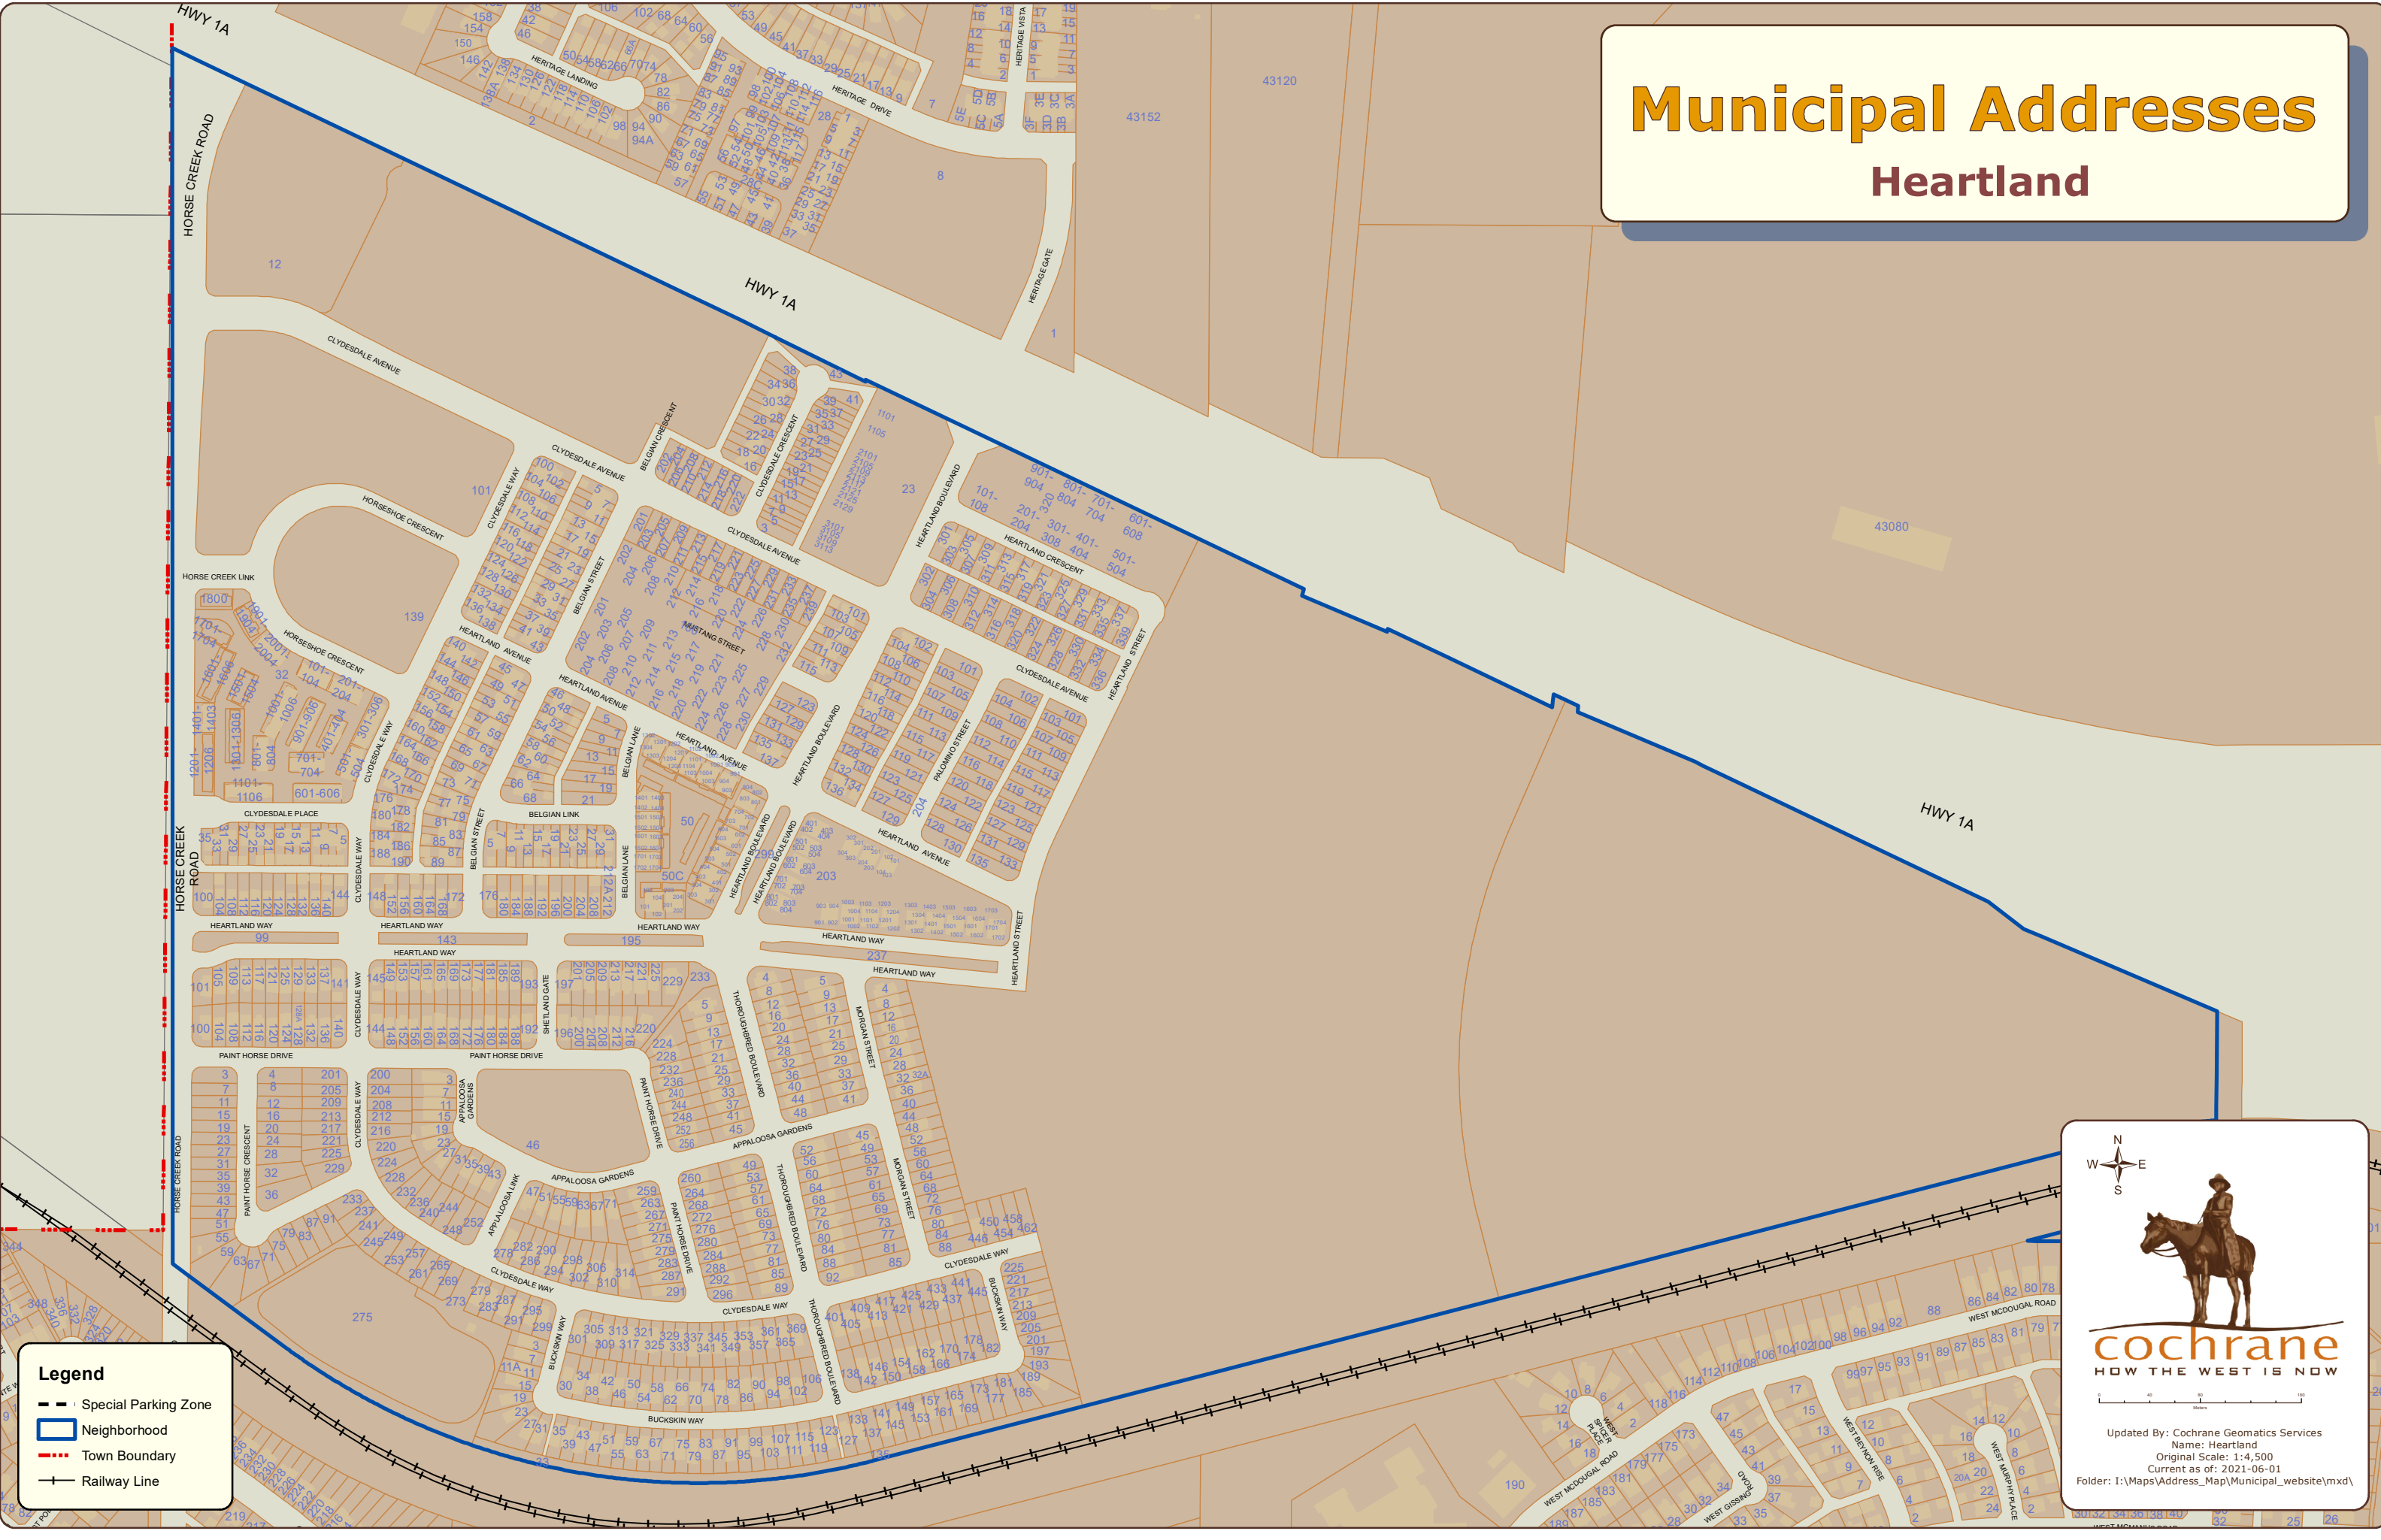

Municipal Addresses

Heartland

cochrane
HOW THE WEST IS NOW

Updated By: Cochrane Geomatics Services
Name: Heartland
Original Scale: 1:4,500
Current as of: 2021-06-01
Folder: I:\Maps\Address_Map\Municipal_website\mxd\