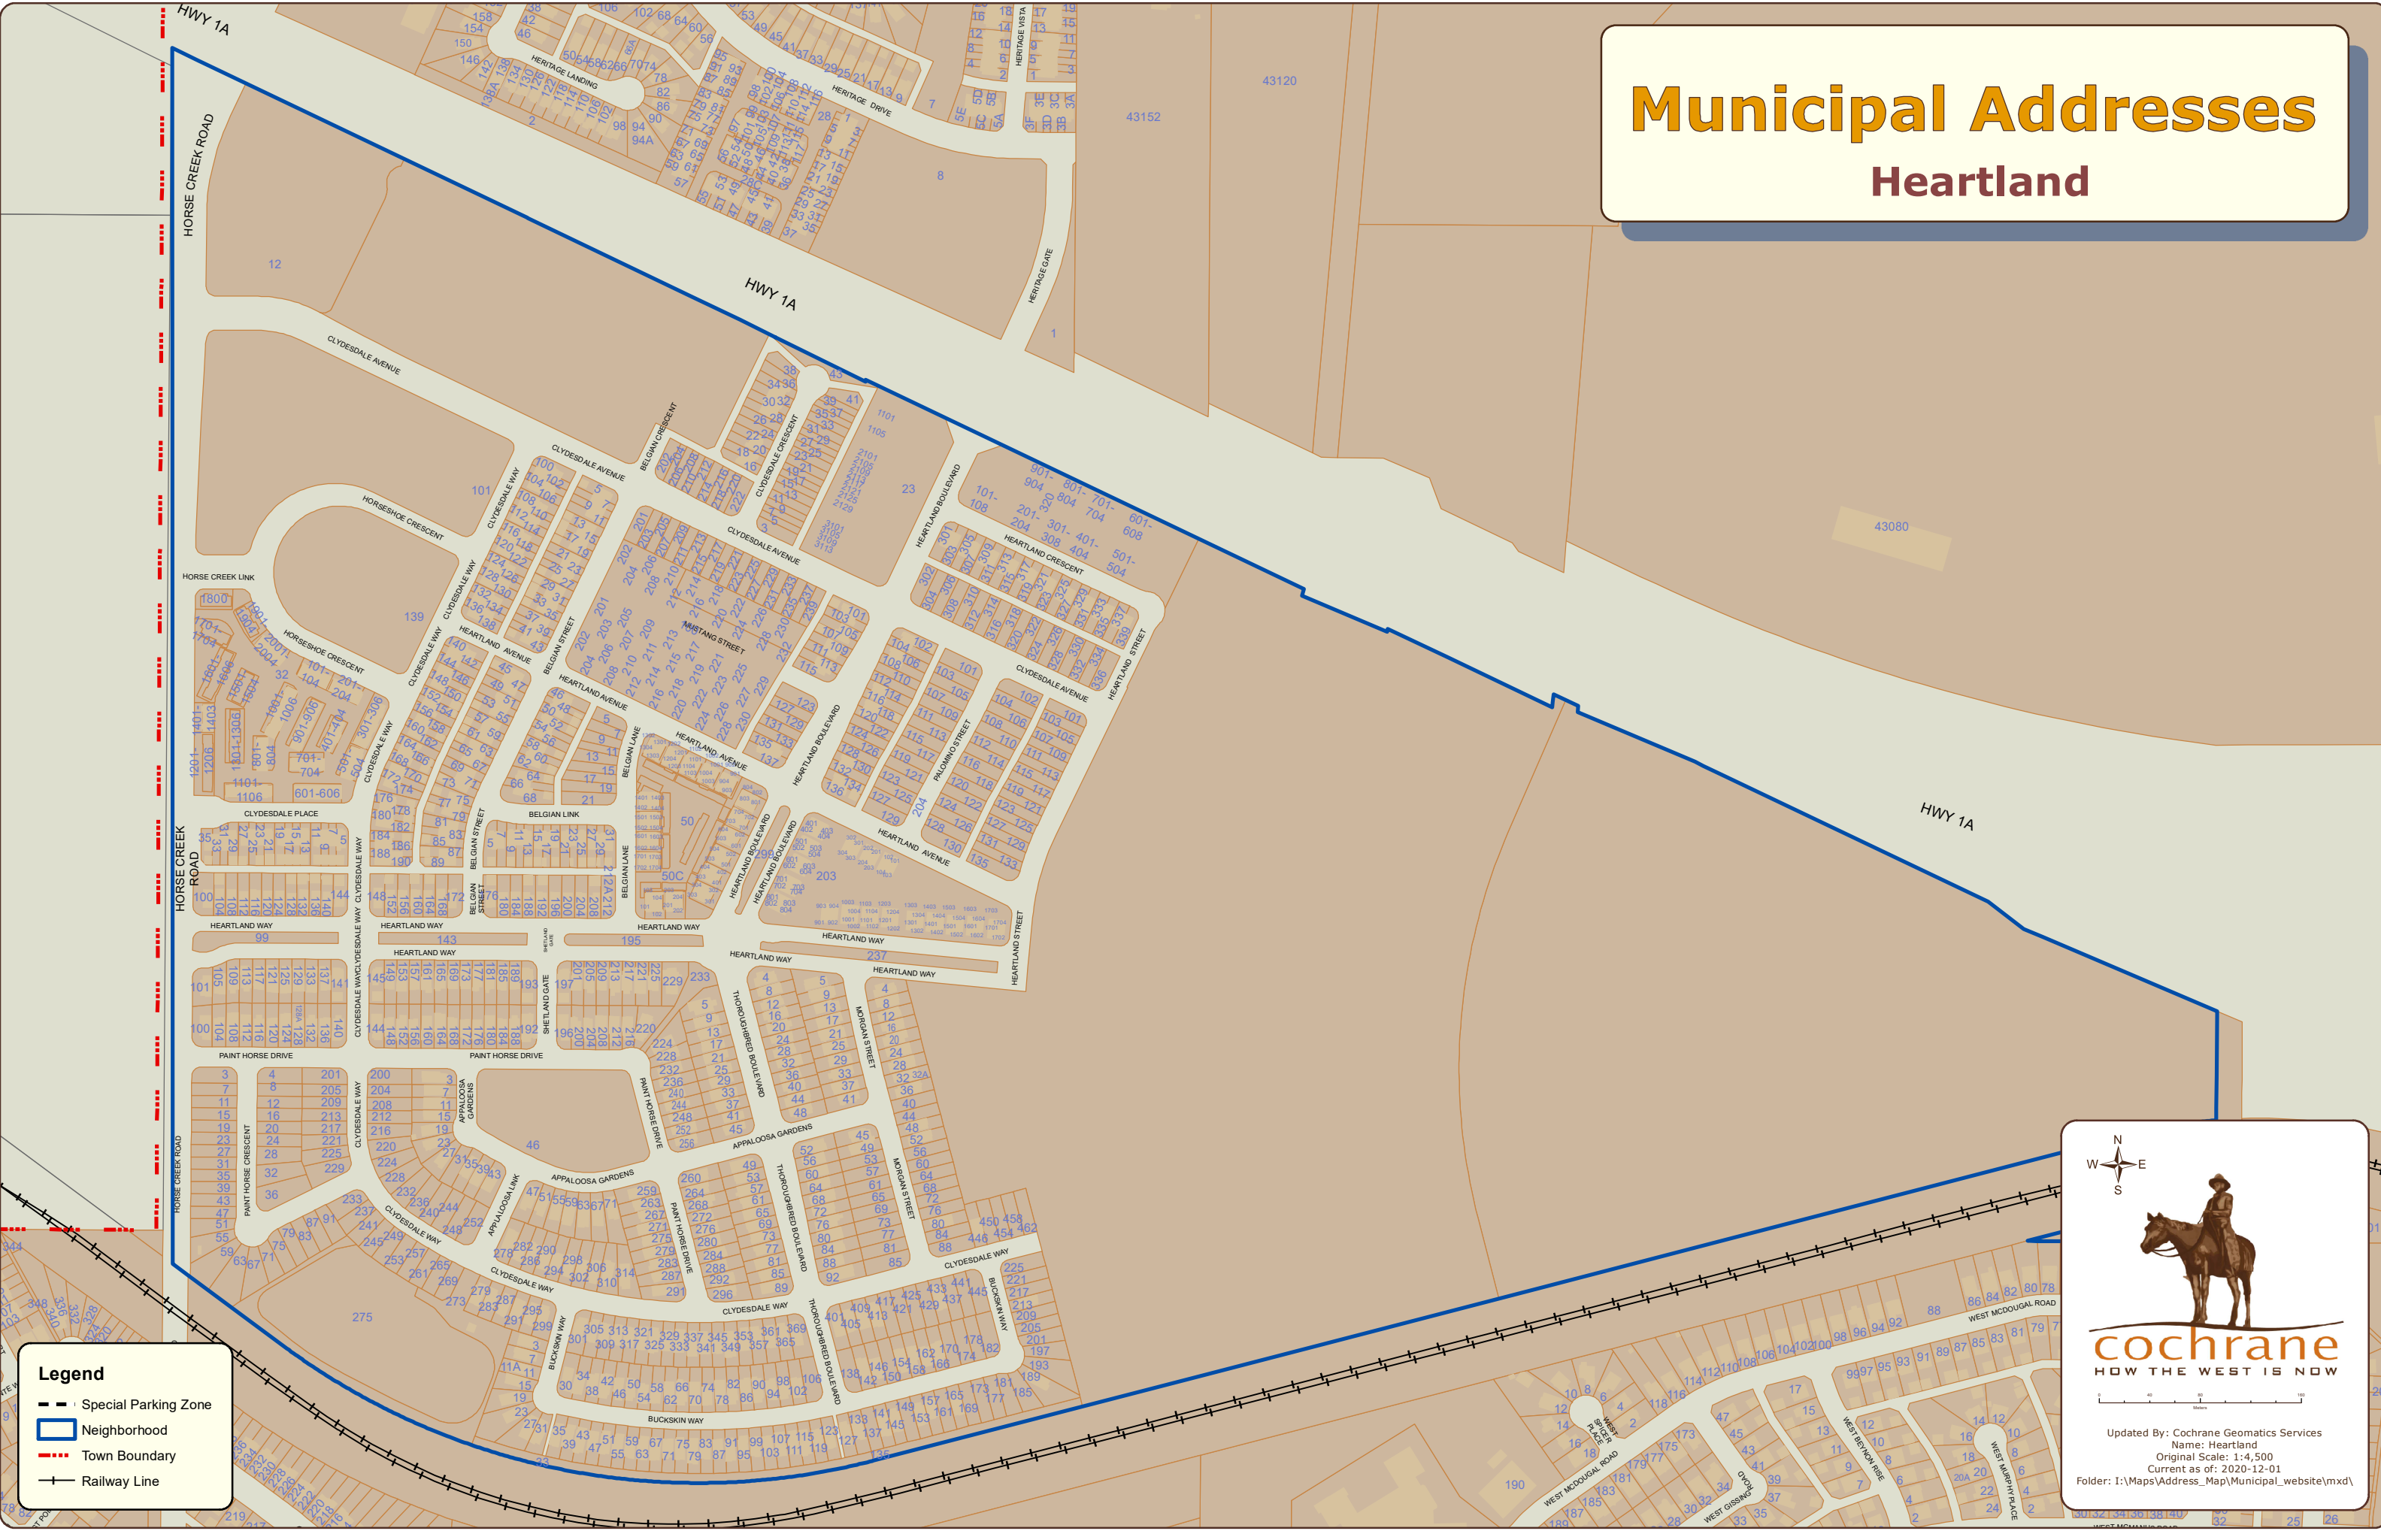

Municipal Addresses

Heartland

Legend

- Town Boundary
- Neighborhood
- Railway Line
- Special Parking Zone

N
 W E
 S

cochrane
 HOW THE WEST IS NOW

Updated By: Cochrane Geomatics Services
 Name: Heartland
 Original Scale: 1:4,500
 Current as of: 2020-12-01
 Folder: I:\Maps\Address_Map\Municipal_website\mxd\