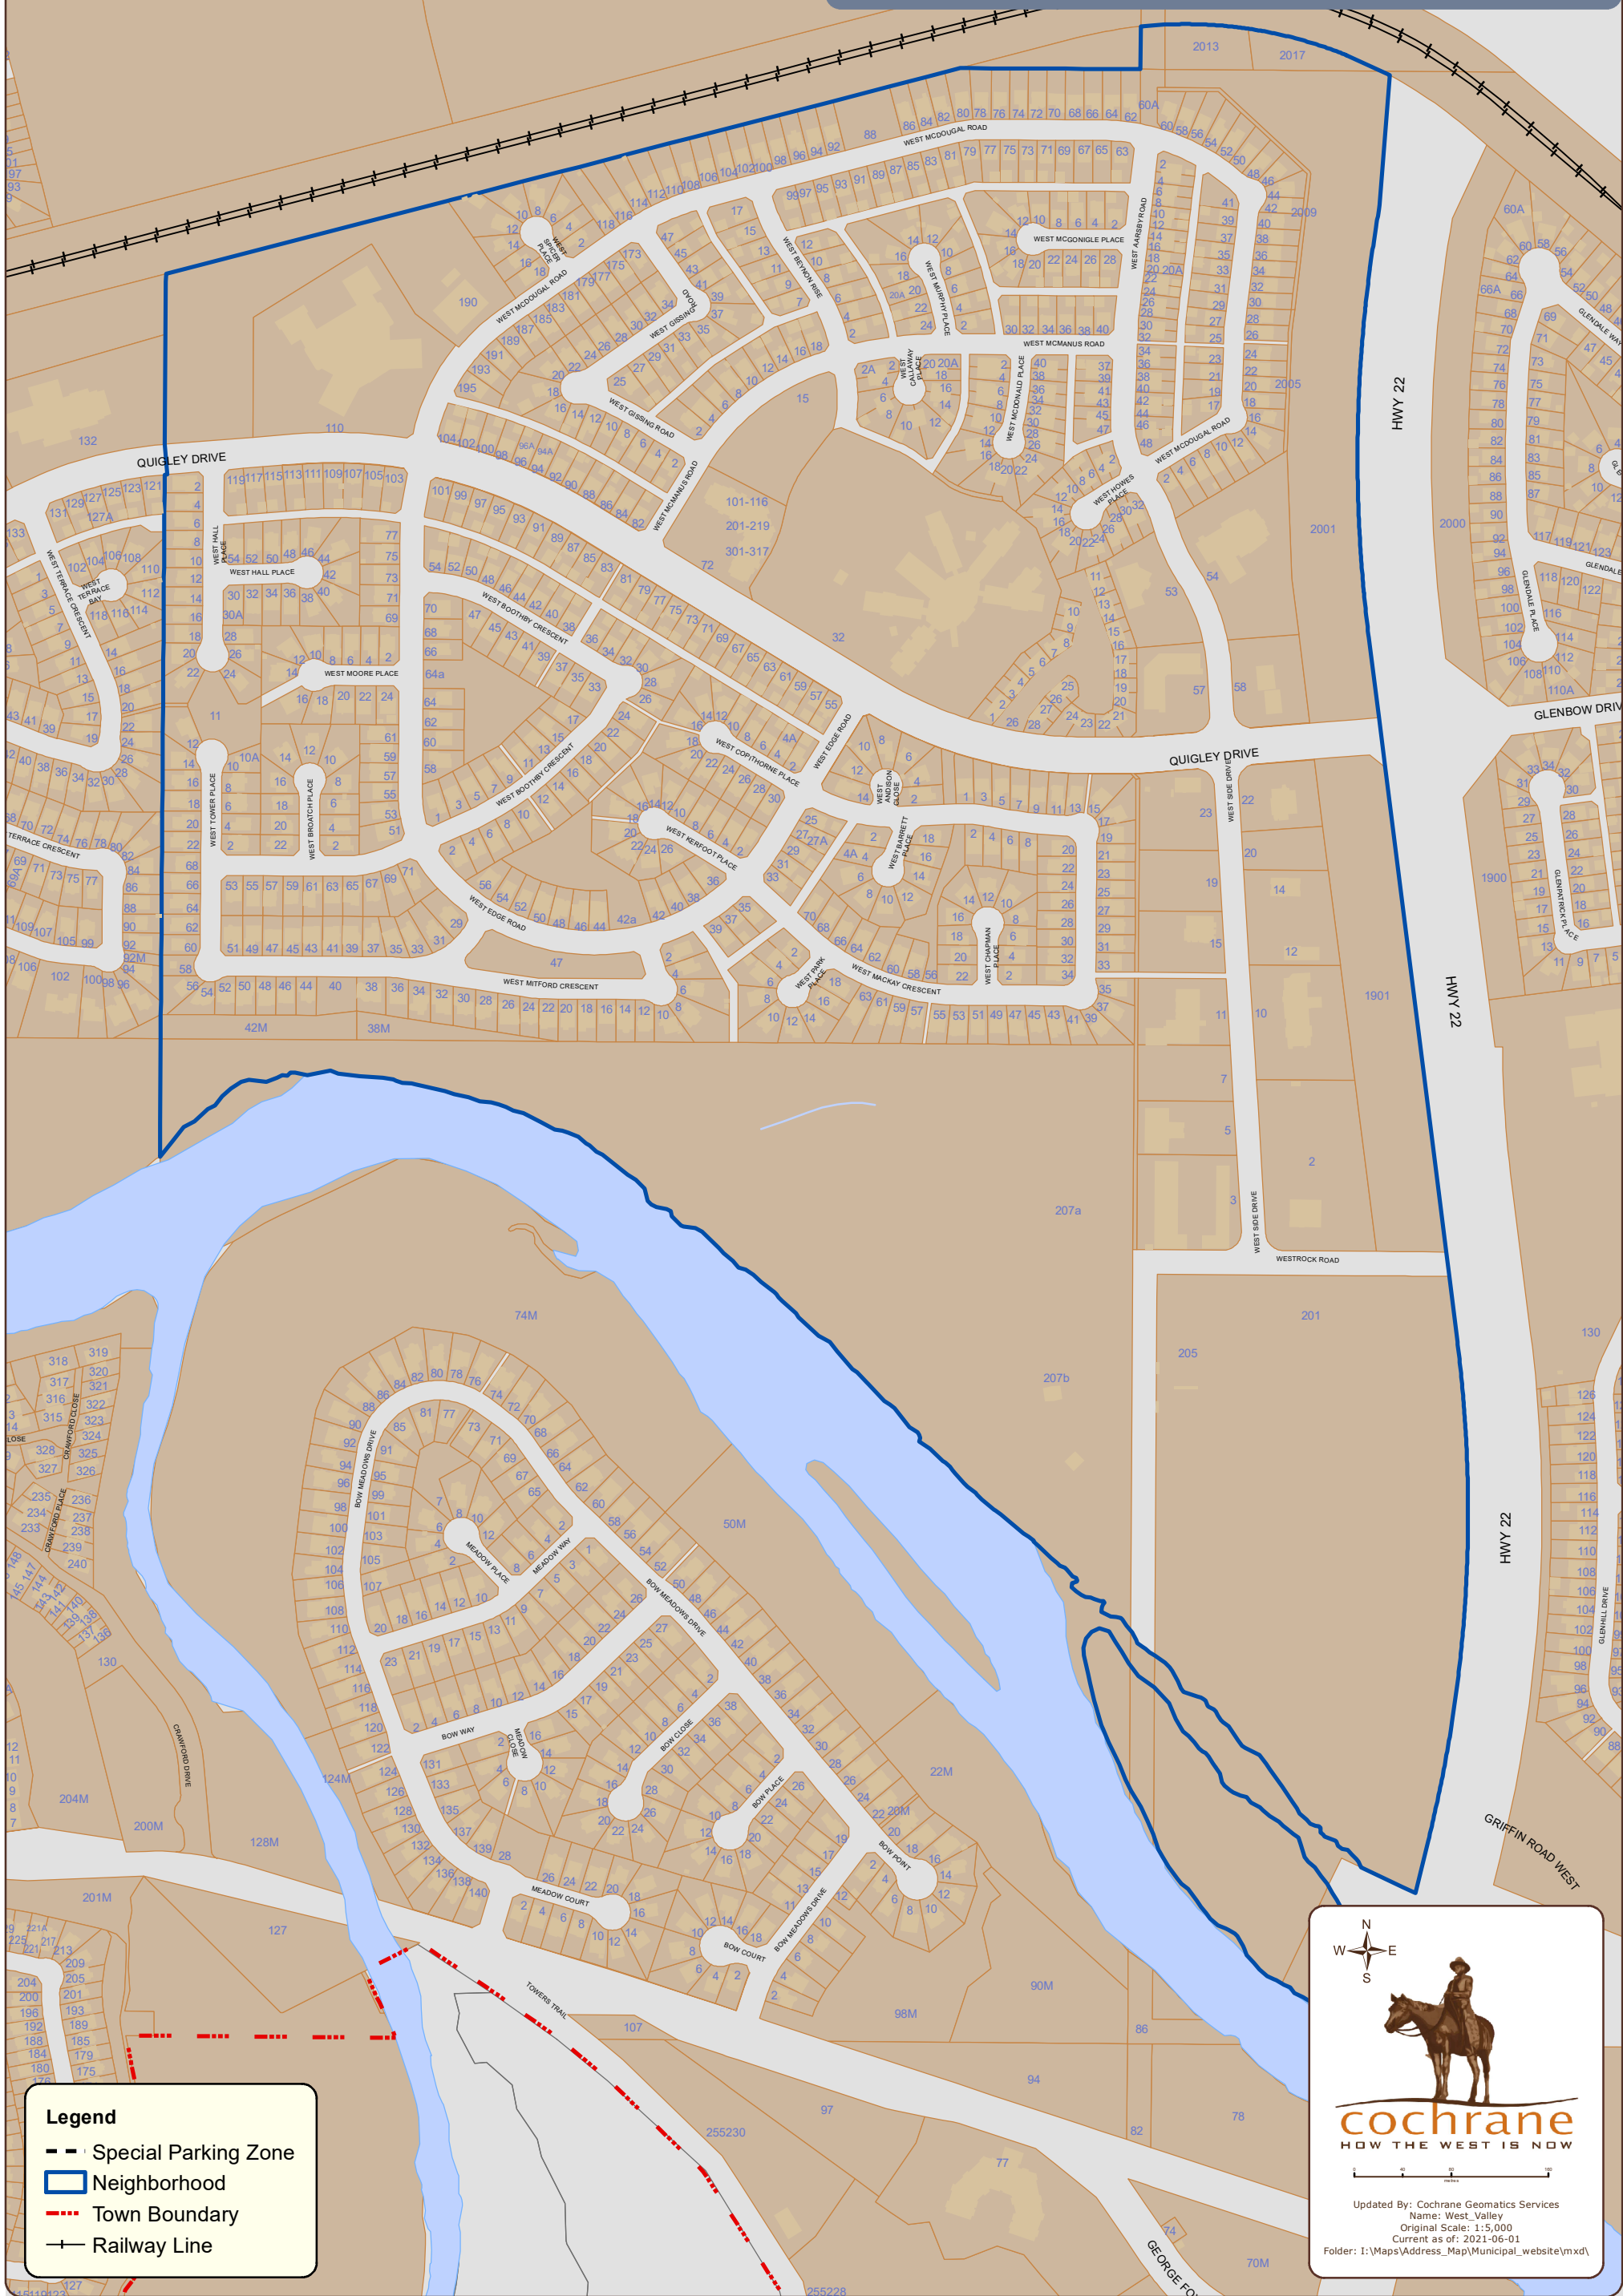

# Municipal Addresses

## West Valley

- Legend**
- Special Parking Zone
  - Neighborhood
  - Town Boundary
  - Railway Line

North arrow and scale bar.

**cochrane**  
HOW THE WEST IS NOW

Updated By: Cochrane Geomatics Services  
Name: West\_Valley  
Original Scale: 1:5,000  
Current as of: 2021-06-01  
Folder: I:\Maps\Address\_Map\Municipal\_website\mxd\