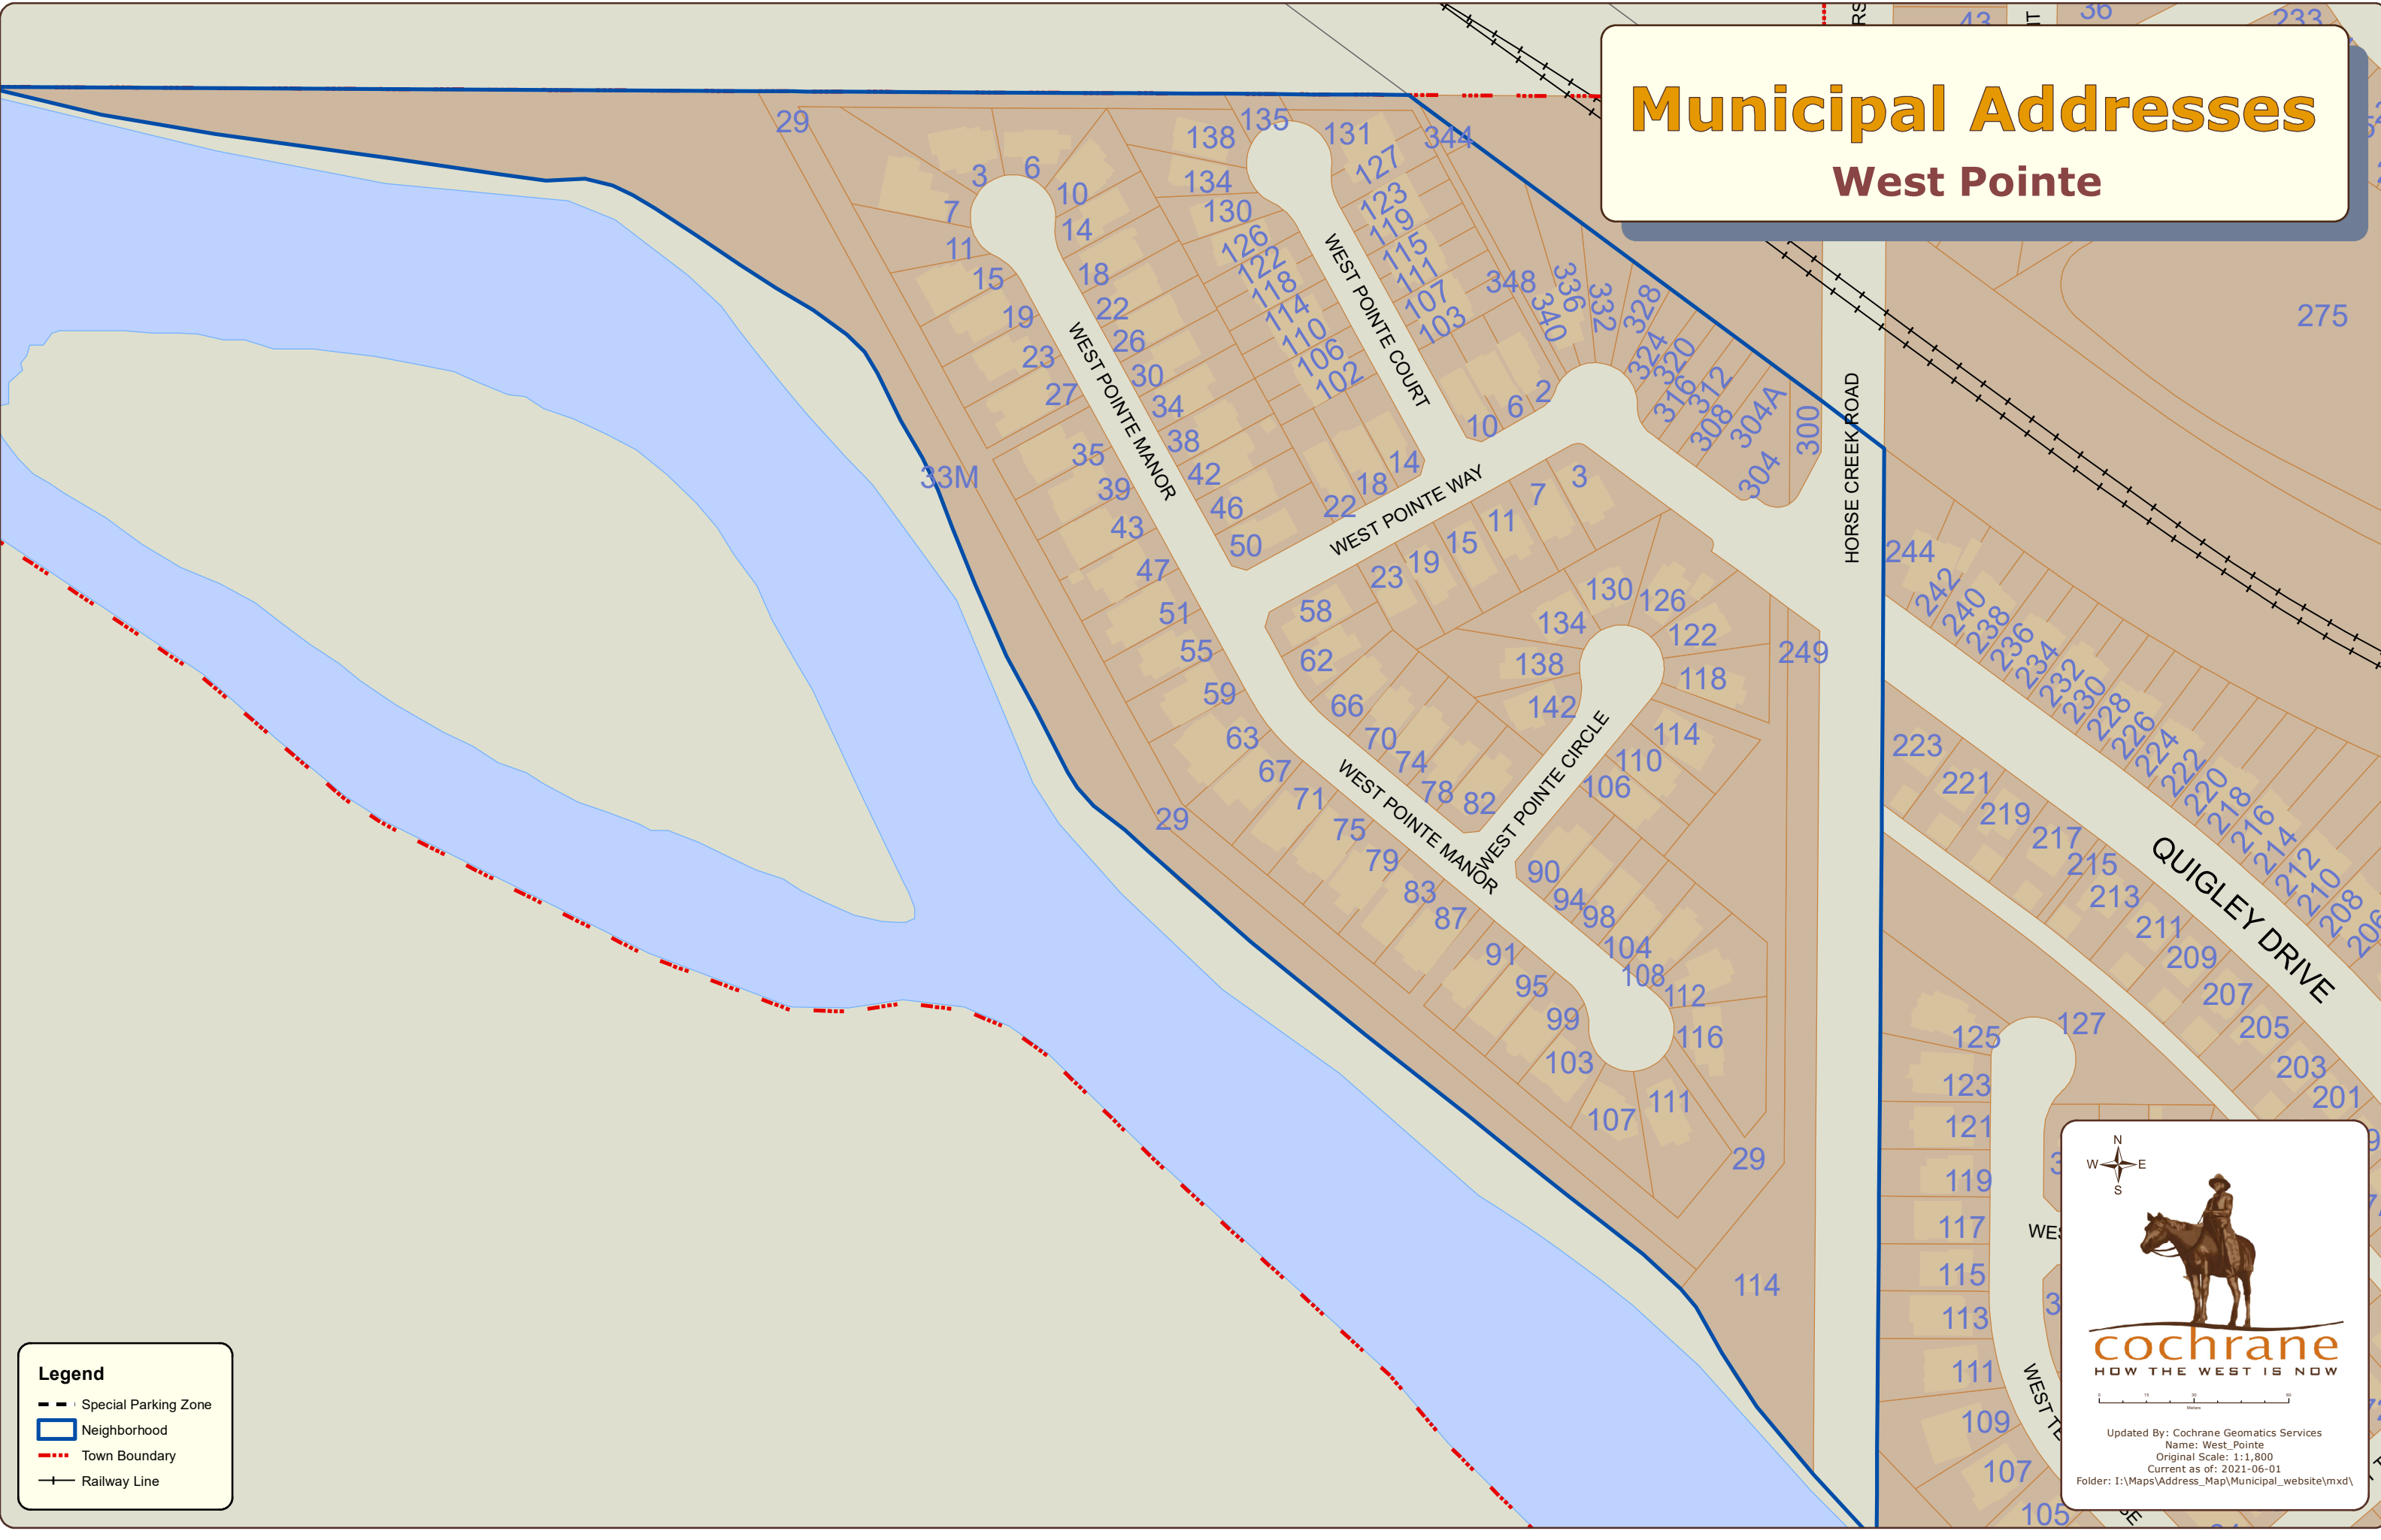

# Municipal Addresses

## West Pointe

**Legend**

- Special Parking Zone
- Neighborhood
- Town Boundary
- Railway Line

N  
W E  
S

**cochrane**  
HOW THE WEST IS NOW

Updated By: Cochrane Geomatics Services  
Name: West\_Pointe  
Original Scale: 1:1,800  
Current as of: 2021-06-01  
Folder: I:\Maps\Address\_Map\Municipal\_website\mxd\