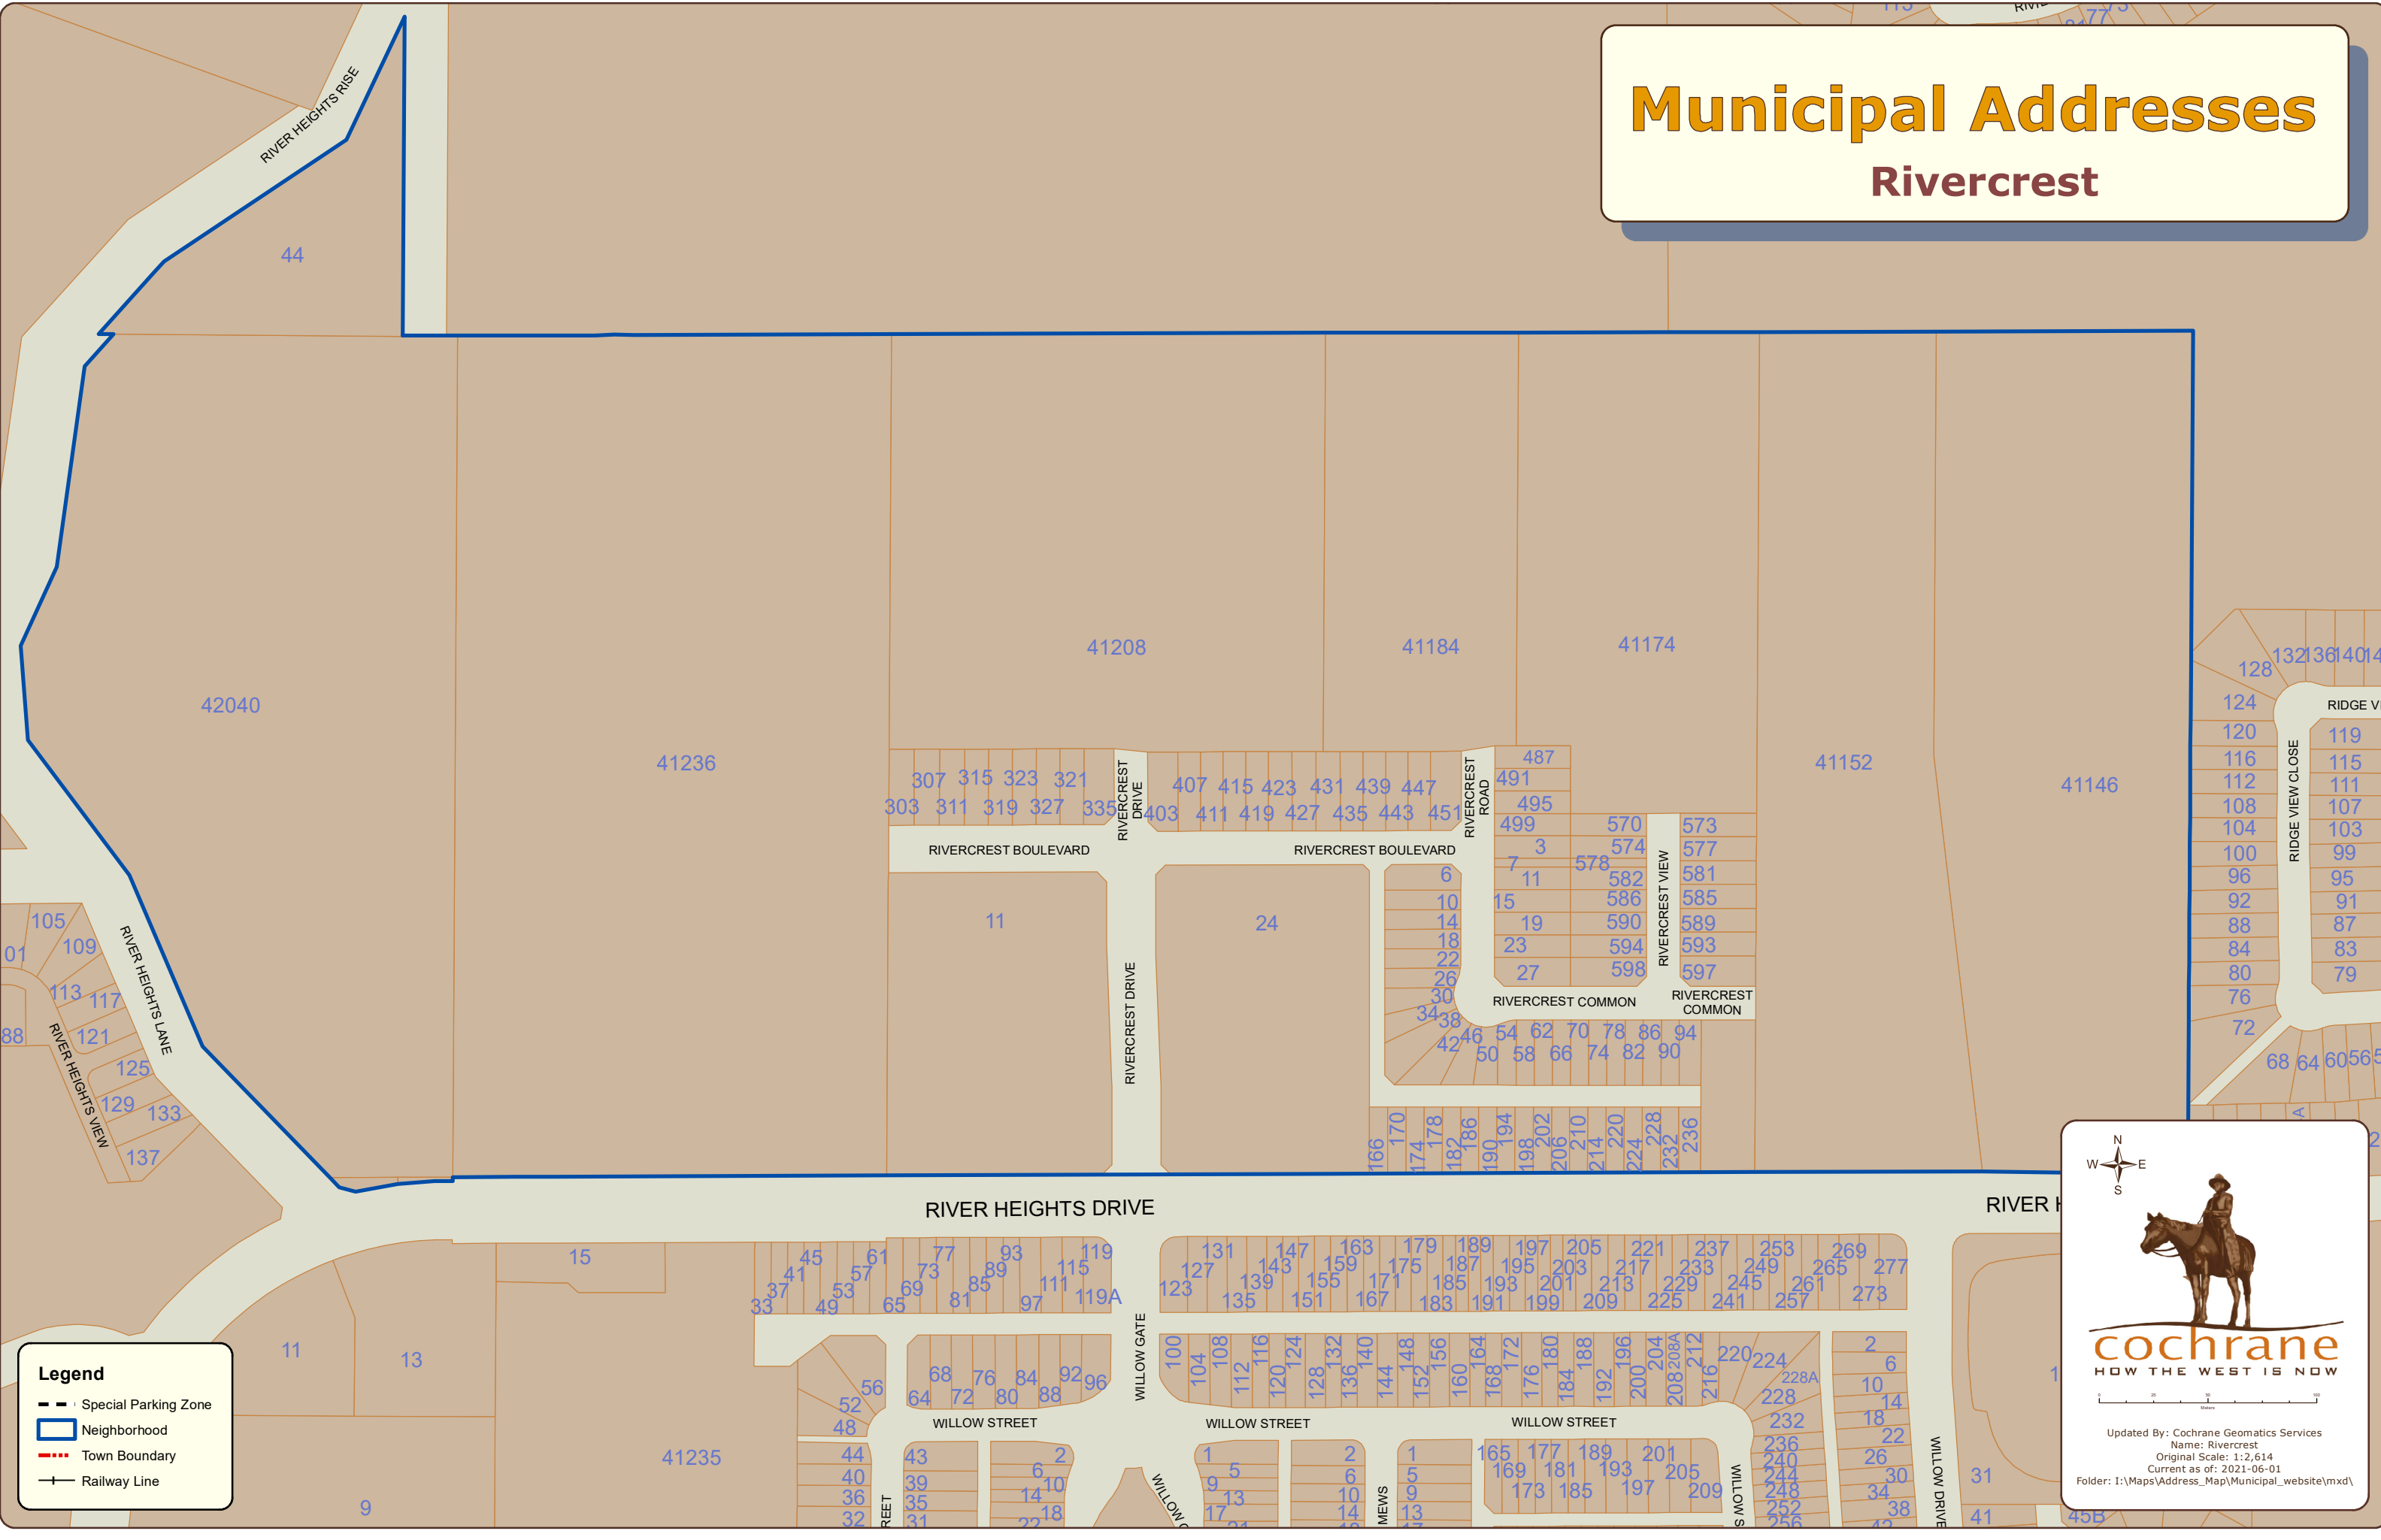

# Municipal Addresses

## Rivercrest

**Legend**

- Special Parking Zone
- Neighborhood
- Town Boundary
- Railway Line

**cochrane**  
HOW THE WEST IS NOW

Updated By: Cochrane Geomatics Services  
Name: Rivercrest  
Original Scale: 1:2,614  
Current as of: 2021-06-01  
Folder: I:\Maps\Address\_Map\Municipal\_website\mxd\