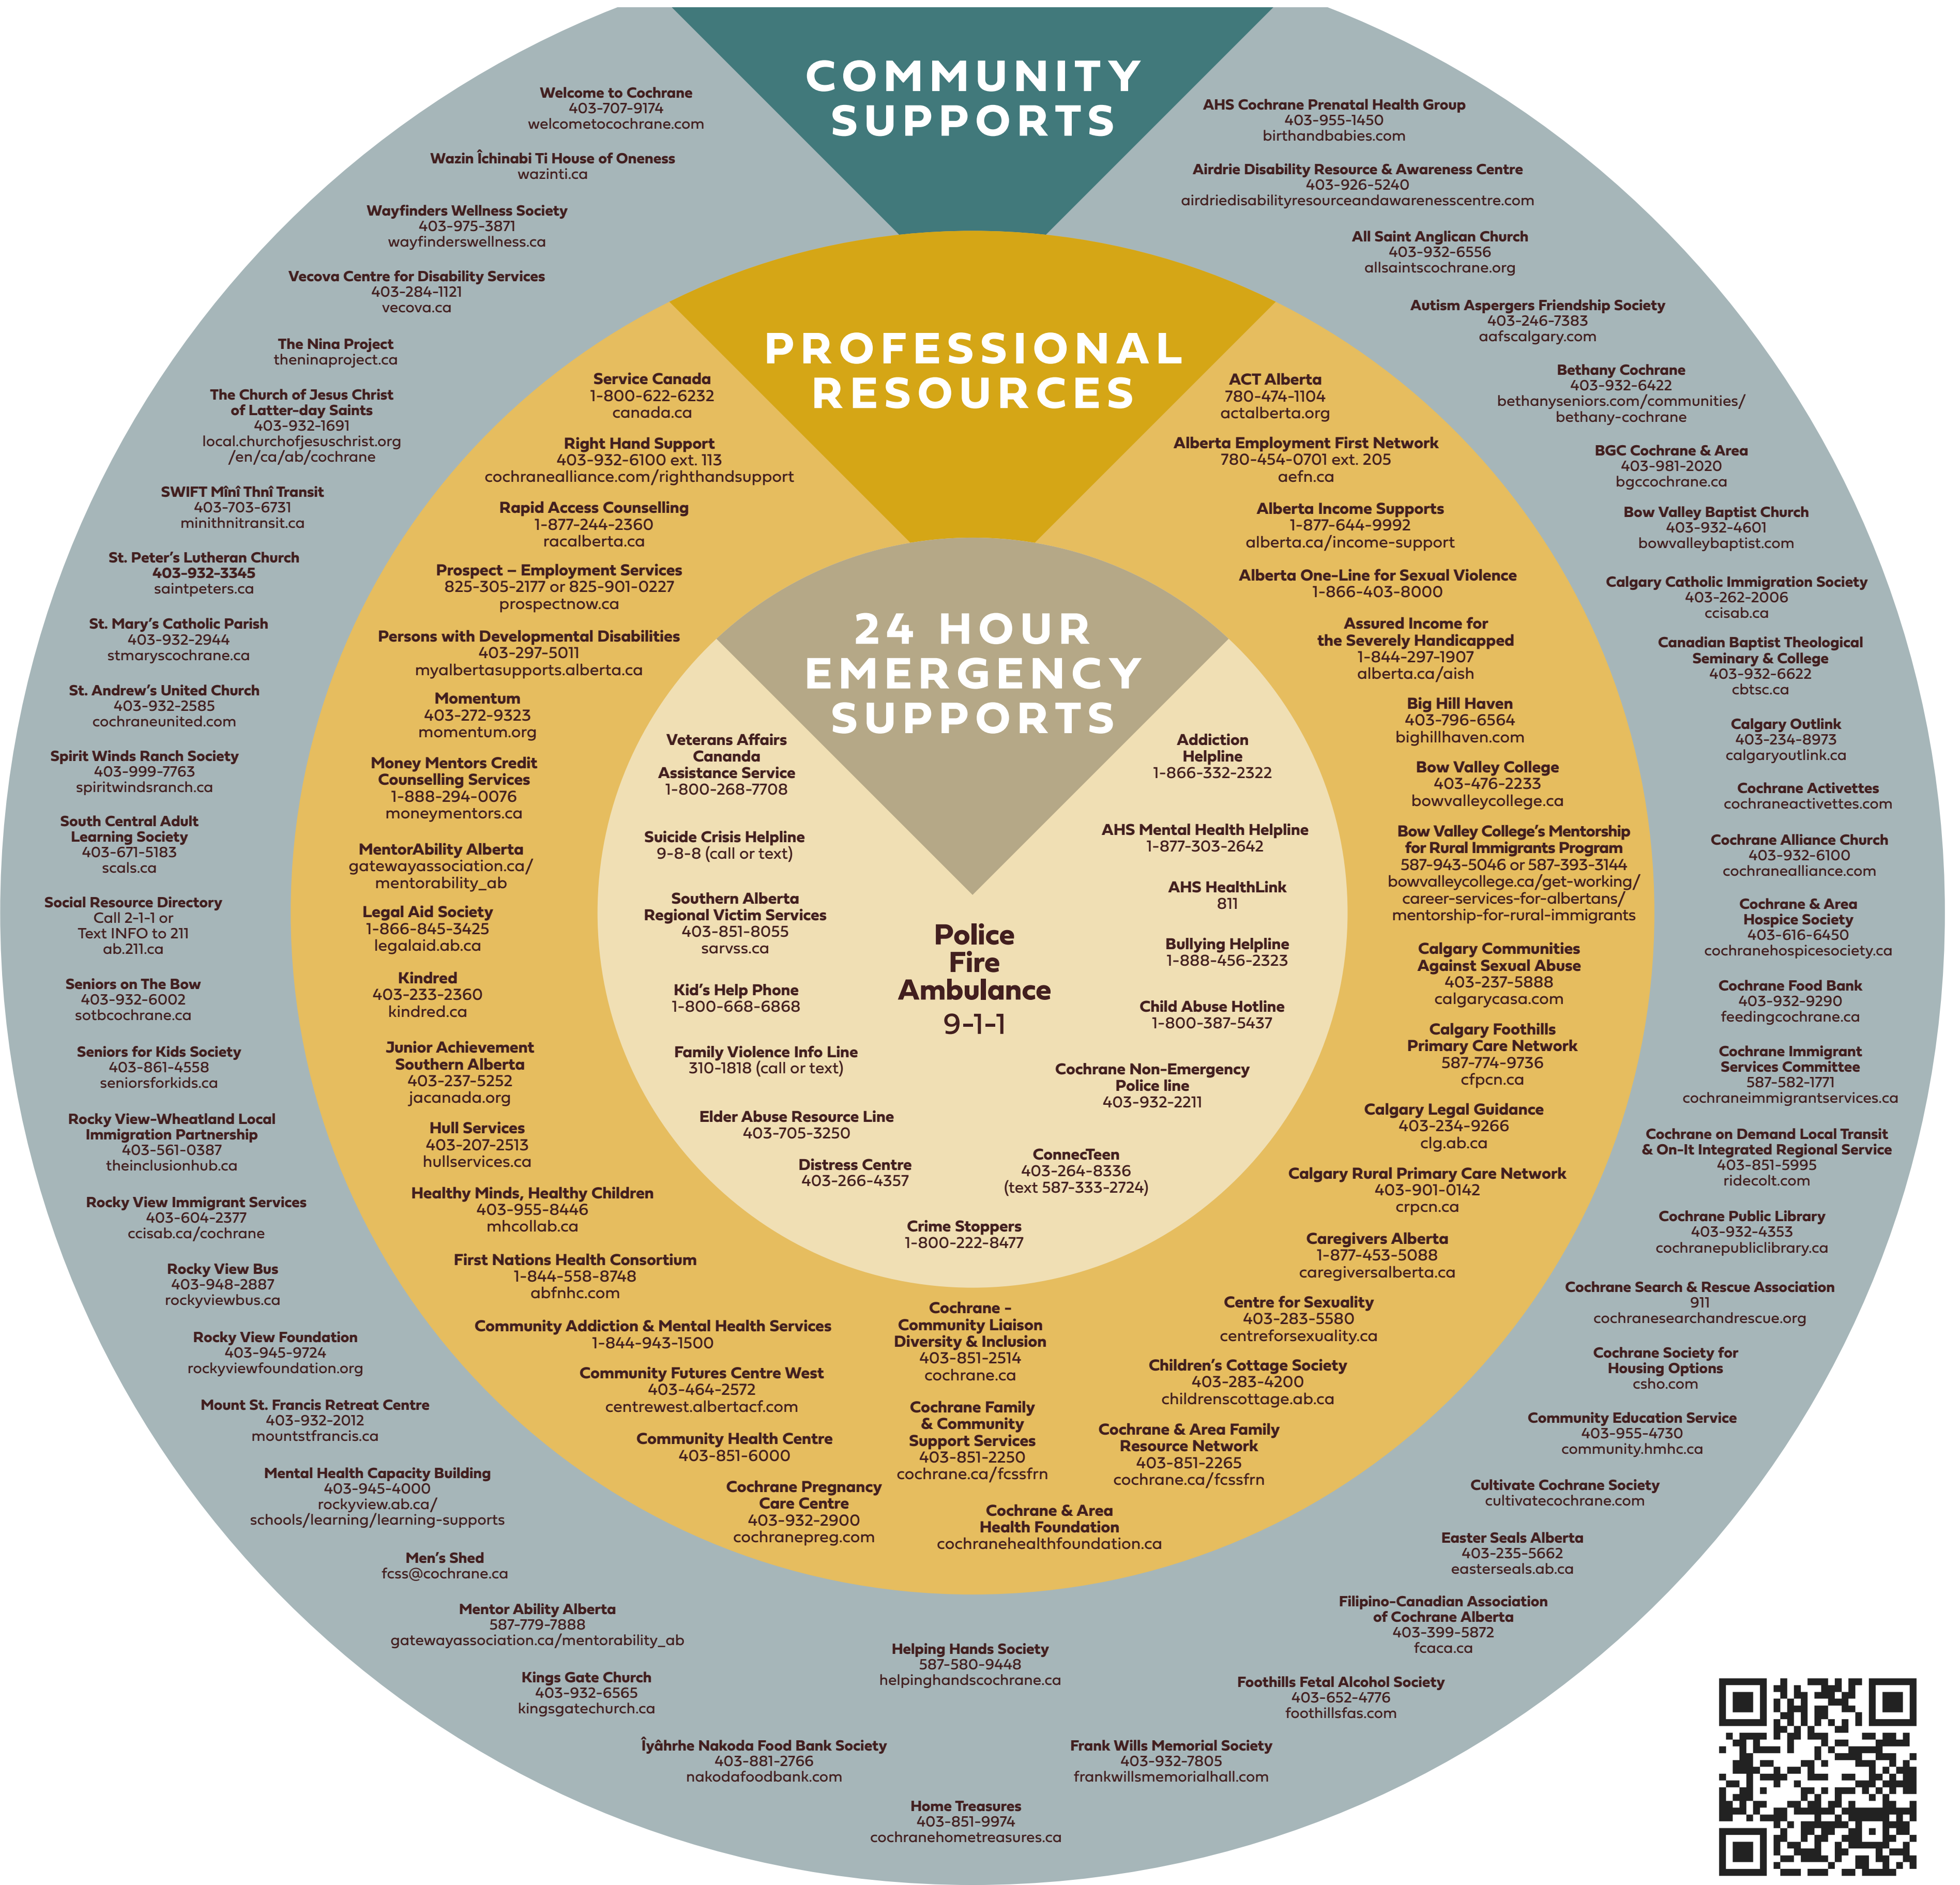

CIRCLE OF SUPPORTS

COCHRANE AND WEST ROCKY VIEW COUNTY

Updated January 2025

cochrane